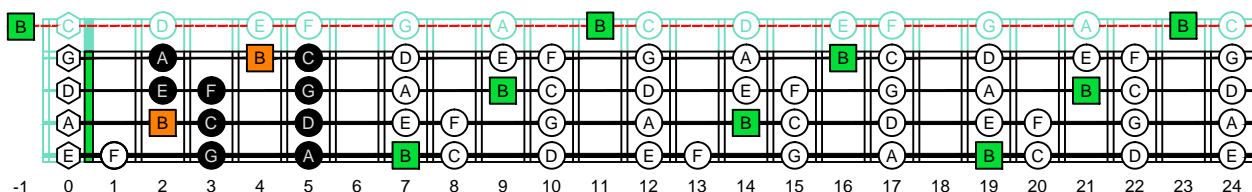

CAGED4BASS - ENTIRE FINGERBOARD OCTAVE SHAPES

CAGED4BASS B locrian mode - ENTIRE FINGERBOARD NOTE NAMES

CAGED4BASS B locrian mode 3C* box shape : ENTIRE FINGERBOARD NOTE NAMES

CAGED4BASS B locrian mode 3A1 box shape : ENTIRE FINGERBOARD NOTE NAMES

CAGED4BASS B locrian mode 4G1 box shape : ENTIRE FINGERBOARD NOTE NAMES

CAGED4BASS B locrian mode 4E2 box shape : ENTIRE FINGERBOARD NOTE NAMES

CAGED4BASS B locrian mode 2D* box shape : ENTIRE FINGERBOARD NOTE NAMES

CAGED4BASS B locrian mode 3C* box shape at 12 : ENTIRE FINGERBOARD NOTE NAMES