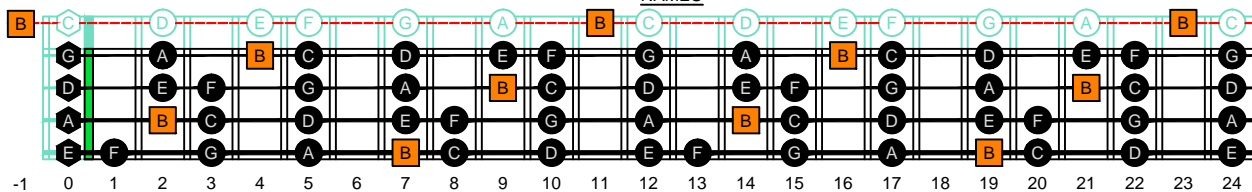

CAGED4BASS - ENTIRE FINGERBOARD OCTAVE SHAPES

CAGED4BASS B locrian mode - ENTIRE FINGERBOARD NOTE NAMES

CAGED4BASS B locrian mode 3C* box shape : ENTIRE FINGERBOARD NOTE NAMES

CAGED4BASS B locrian mode 3A1 box shape : ENTIRE FINGERBOARD NOTE NAMES

CAGED4BASS B locrian mode 4G1 box shape : ENTIRE FINGERBOARD NOTE NAMES

CAGED4BASS B locrian mode 4E2 box shape : ENTIRE FINGERBOARD NOTE NAMES

CAGED4BASS B locrian mode 2D* box shape : ENTIRE FINGERBOARD NOTE NAMES

CAGED4BASS B locrian mode 3C* box shape at 12 : ENTIRE FINGERBOARD NOTE NAMES