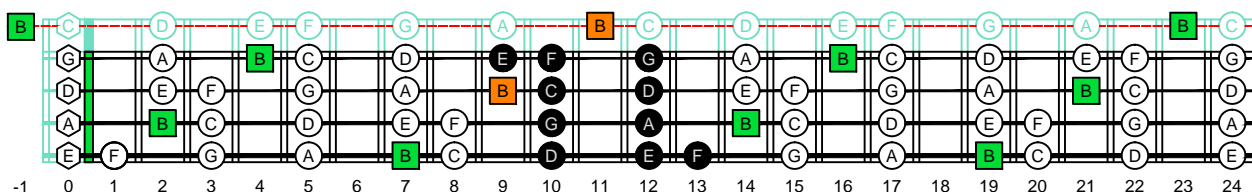

CAGED4BASS - ENTIRE FINGERBOARD OCTAVE SHAPES

CAGED4BASS B locrian mode - ENTIRE FINGERBOARD NOTE NAMES

CAGED4BASS B locrian mode 3C* box shape : ENTIRE FINGERBOARD NOTE NAMES

CAGED4BASS B locrian mode 3A1 box shape : ENTIRE FINGERBOARD NOTE NAMES

CAGED4BASS B locrian mode 4G1 box shape : ENTIRE FINGERBOARD NOTE NAMES

CAGED4BASS B locrian mode 4E2 box shape : ENTIRE FINGERBOARD NOTE NAMES

CAGED4BASS B locrian mode 2D* box shape : ENTIRE FINGERBOARD NOTE NAMES

CAGED4BASS B locrian mode 3C* box shape at 12 : ENTIRE FINGERBOARD NOTE NAMES