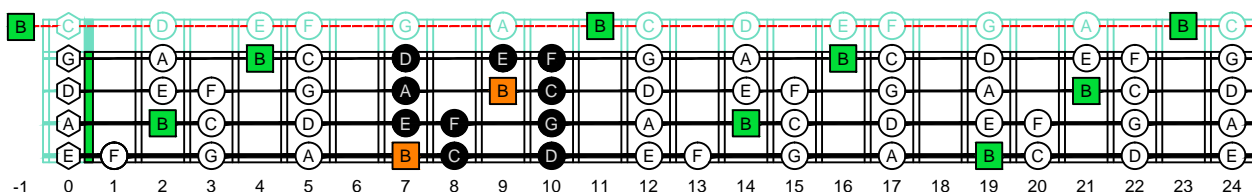

CAGED4BASS - ENTIRE FINGERBOARD OCTAVE SHAPES

CAGED4BASS B locrian mode - ENTIRE FINGERBOARD NOTE NAMES

CAGED4BASS B locrian mode 3C* box shape : ENTIRE FINGERBOARD NOTE NAMES

CAGED4BASS B locrian mode 3A1 box shape : ENTIRE FINGERBOARD NOTE NAMES

CAGED4BASS B locrian mode 4G1 box shape : ENTIRE FINGERBOARD NOTE NAMES

CAGED4BASS B locrian mode 4E2 box shape : ENTIRE FINGERBOARD NOTE NAMES

CAGED4BASS B locrian mode 2D* box shape : ENTIRE FINGERBOARD NOTE NAMES

CAGED4BASS B locrian mode 3C* box shape at 12 : ENTIRE FINGERBOARD NOTE NAMES