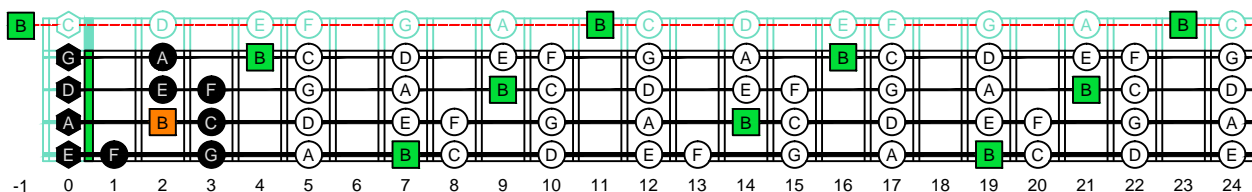

CAGED4BASS - ENTIRE FINGERBOARD OCTAVE SHAPES

CAGED4BASS B locrian mode - ENTIRE FINGERBOARD NOTE NAMES

CAGED4BASS B locrian mode 3C* box shape : ENTIRE FINGERBOARD NOTE NAMES

CAGED4BASS B locrian mode 3A1 box shape : ENTIRE FINGERBOARD NOTE NAMES

CAGED4BASS B locrian mode 4G1 box shape : ENTIRE FINGERBOARD NOTE NAMES

CAGED4BASS B locrian mode 4E2 box shape : ENTIRE FINGERBOARD NOTE NAMES

CAGED4BASS B locrian mode 2D* box shape : ENTIRE FINGERBOARD NOTE NAMES

CAGED4BASS B locrian mode 3C* box shape at 12 : ENTIRE FINGERBOARD NOTE NAMES