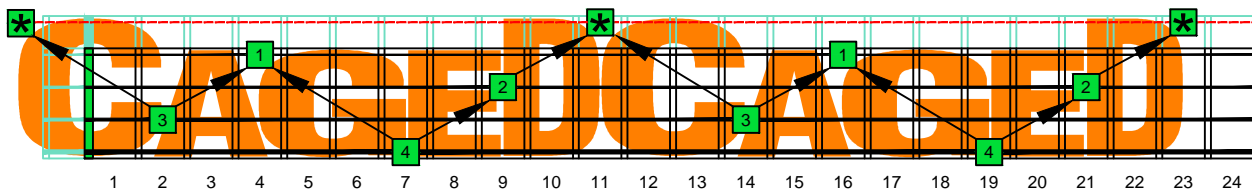

CAGED4BASS - ENTIRE FINGERBOARD OCTAVE SHAPES

CAGED4BASS B locrian mode - ENTIRE FINGERBOARD NOTE NAMES

CAGED4BASS B locrian mode 3C* box shape : ENTIRE FINGERBOARD NOTE NAMES

CAGED4BASS B locrian mode 3A1 box shape : ENTIRE FINGERBOARD NOTE NAMES

CAGED4BASS B locrian mode 4G1 box shape : ENTIRE FINGERBOARD NOTE NAMES

CAGED4BASS B locrian mode 4E2 box shape : ENTIRE FINGERBOARD NOTE NAMES

CAGED4BASS B locrian mode 2D* box shape : ENTIRE FINGERBOARD NOTE NAMES

CAGED4BASS B locrian mode 3C* box shape at 12 : ENTIRE FINGERBOARD NOTE NAMES