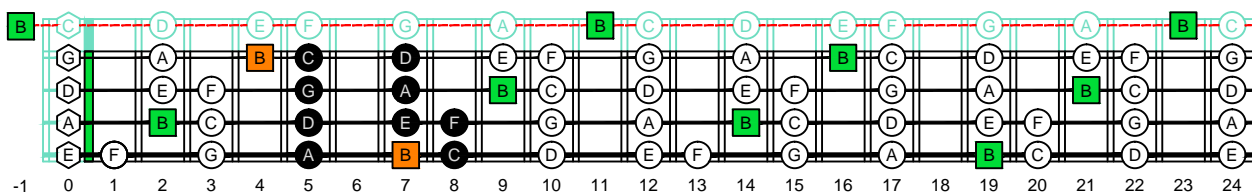

CAGED4BASS - ENTIRE FINGERBOARD OCTAVE SHAPES

CAGED4BASS B locrian mode - ENTIRE FINGERBOARD NOTE NAMES

CAGED4BASS B locrian mode 3C* box shape : ENTIRE FINGERBOARD NOTE NAMES

CAGED4BASS B locrian mode 3A1 box shape : ENTIRE FINGERBOARD NOTE NAMES

CAGED4BASS B locrian mode 4G1 box shape : ENTIRE FINGERBOARD NOTE NAMES

CAGED4BASS B locrian mode 4E2 box shape : ENTIRE FINGERBOARD NOTE NAMES

CAGED4BASS B locrian mode 2D* box shape : ENTIRE FINGERBOARD NOTE NAMES

CAGED4BASS B locrian mode 3C* box shape at 12 : ENTIRE FINGERBOARD NOTE NAMES