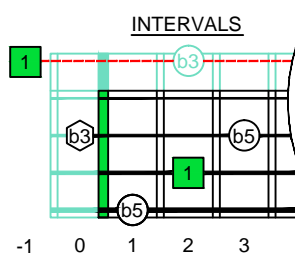

Bdim diminished arpeggio

CAGED
B4
(box shapes)

B diminished arpeggio
SEMITONOMETER

BOX
SHAPE

www.cagedoctaves.com

Zon Brookes

CAGED4BASS B diminished arpeggio : 3C* box shape

CAGED4BASS B diminished arpeggio 3C* box shape : ENTIRE FINGERBOARD NOTE NAMES

CAGED4BASS B diminished arpeggio 3C* box shape : ENTIRE FINGERBOARD INTERVALS