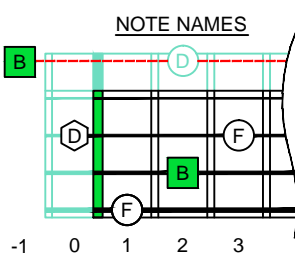

Bdim diminished arpeggio

CAGED
B4
(box shapes)

B diminished arpeggio
SEMITONOMETER

BOX
SHAPE

www.cagedoctaves.com

Zon Brookes

CAGED4BASS B diminished arpeggio : 3C* box shape

CAGED4BASS B diminished arpeggio 3C* box shape : ENTIRE FINGERBOARD NOTE NAMES

CAGED4BASS B diminished arpeggio 3C* box shape : ENTIRE FINGERBOARD INTERVALS