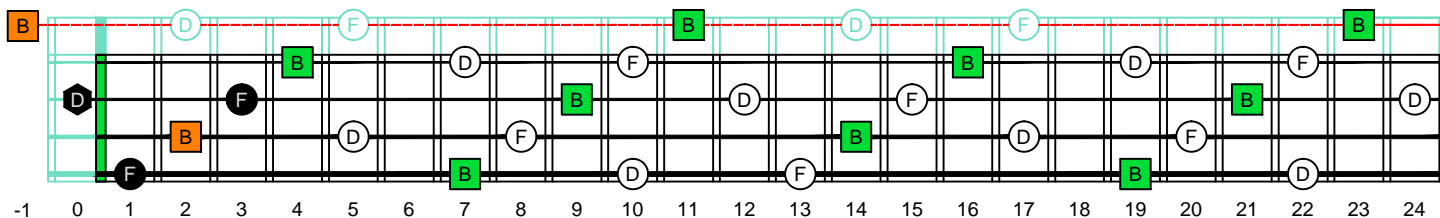

Bdim diminished arpeggio

CAGED
B4
(box shapes)

B diminished arpeggio
SEMITONOMETER

BOX
SHAPE

www.cagedoctaves.com

Zon Brookes

CAGED4BASS B diminished arpeggio : 3C* box shape

CAGED4BASS B diminished arpeggio 3C* box shape : ENTIRE FINGERBOARD NOTE NAMES

CAGED4BASS B diminished arpeggio 3C* box shape : ENTIRE FINGERBOARD INTERVALS