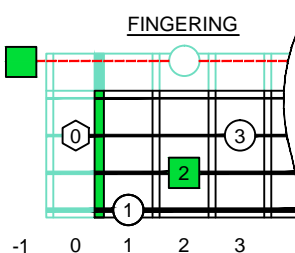

Bdim diminished arpeggio

CAGED
B4
(box shapes)

B diminished arpeggio
SEMITONOMETER

BOX
SHAPE

www.cagedoctaves.com

Zon Brookes

CAGED4BASS B diminished arpeggio : 3C* box shape

CAGED4BASS B diminished arpeggio 3C* box shape : ENTIRE FINGERBOARD NOTE NAMES

CAGED4BASS B diminished arpeggio 3C* box shape : ENTIRE FINGERBOARD INTERVALS