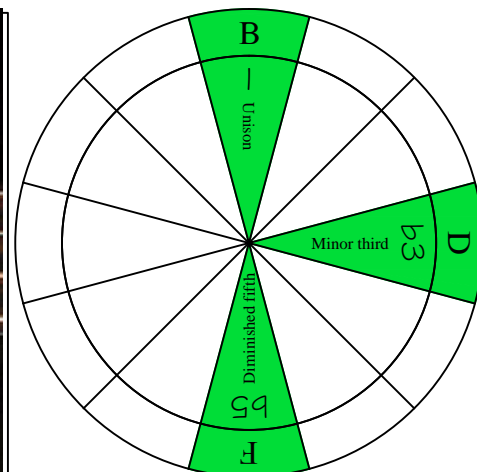

Bdim diminished arpeggio

CAGED
B4
(box shapes)

B diminished arpeggio
SEMITONOMETER

BOX
SHAPE

www.cagedoctaves.com

Zon Brookes

CAGED4BASS B diminished arpeggio : 3C* box shape

CAGED4BASS B diminished arpeggio 3C* box shape : ENTIRE FINGERBOARD NOTE NAMES

CAGED4BASS B diminished arpeggio 3C* box shape : ENTIRE FINGERBOARD INTERVALS