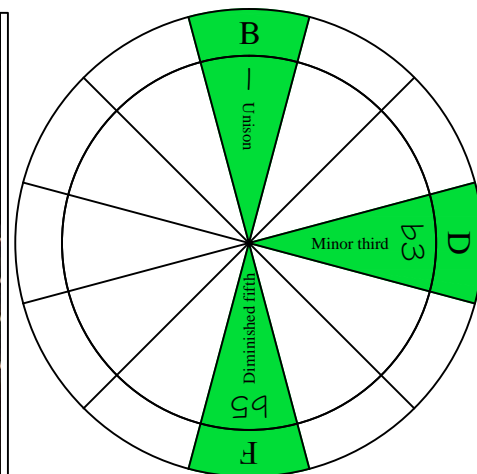

Bdim diminished arpeggio

CAGED B4

(box shapes)

B diminished arpeggio
SEMITONOMETER

BOX
SHAPE

www.cagedoctaves.com

Zon Brookes

CAGED4BASS B diminished arpeggio : 2D* box shape

CAGED4BASS B diminished arpeggio 2D* box shape : ENTIRE FINGERBOARD NOTE NAMES

CAGED4BASS B diminished arpeggio 2D* box shape : ENTIRE FINGERBOARD INTERVALS