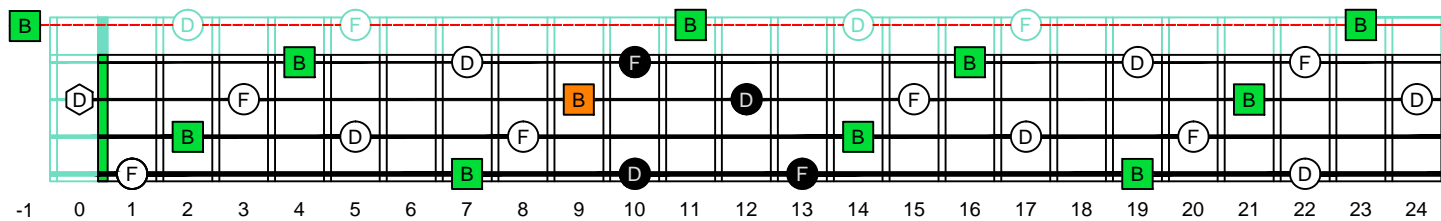

Bdim diminished arpeggio

CAGED B4

(box shapes)

B diminished arpeggio
SEMITONOMETER

BOX
SHAPE

www.cagedoctaves.com

Zon Brookes

CAGED4BASS B diminished arpeggio : 2D* box shape

CAGED4BASS B diminished arpeggio 2D* box shape : ENTIRE FINGERBOARD NOTE NAMES

CAGED4BASS B diminished arpeggio 2D* box shape : ENTIRE FINGERBOARD INTERVALS