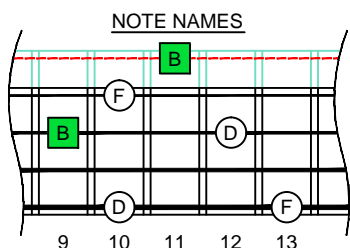

Bdim diminished arpeggio

CAGED B4

(box shapes)

B diminished arpeggio
SEMITONOMETER

BOX
SHAPE

www.cagedoctaves.com

Zon Brookes

CAGED4BASS B diminished arpeggio : 2D* box shape

CAGED4BASS B diminished arpeggio 2D* box shape : ENTIRE FINGERBOARD NOTE NAMES

CAGED4BASS B diminished arpeggio 2D* box shape : ENTIRE FINGERBOARD INTERVALS