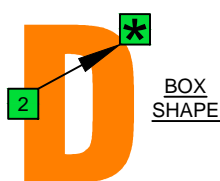

Bdim diminished arpeggio

CAGED B4

(box shapes)

B diminished arpeggio
SEMITONOMETER

BOX
SHAPE

www.cagedoctaves.com

Zon Brookes

CAGED4BASS B diminished arpeggio : 2D* box shape

CAGED4BASS B diminished arpeggio 2D* box shape : ENTIRE FINGERBOARD NOTE NAMES

CAGED4BASS B diminished arpeggio 2D* box shape : ENTIRE FINGERBOARD INTERVALS