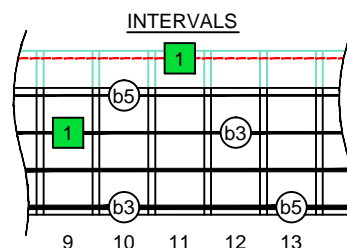

Bdim diminished arpeggio

CAGED B4

(box shapes)

B diminished arpeggio
SEMITONOMETER

BOX
SHAPE

www.cagedoctaves.com

Zon Brookes

CAGED4BASS B diminished arpeggio : 2D* box shape

CAGED4BASS B diminished arpeggio 2D* box shape : ENTIRE FINGERBOARD NOTE NAMES

CAGED4BASS B diminished arpeggio 2D* box shape : ENTIRE FINGERBOARD INTERVALS