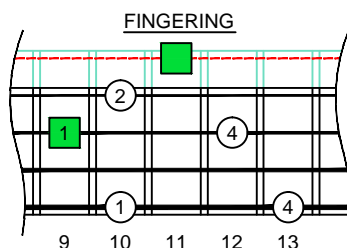

Bdim diminished arpeggio

CAGED B4

(box shapes)

B diminished arpeggio
SEMITONOMETER

BOX
SHAPE

www.cagedoctaves.com

Zon Brookes

CAGED4BASS B diminished arpeggio : 2D* box shape

CAGED4BASS B diminished arpeggio 2D* box shape : ENTIRE FINGERBOARD NOTE NAMES

CAGED4BASS B diminished arpeggio 2D* box shape : ENTIRE FINGERBOARD INTERVALS