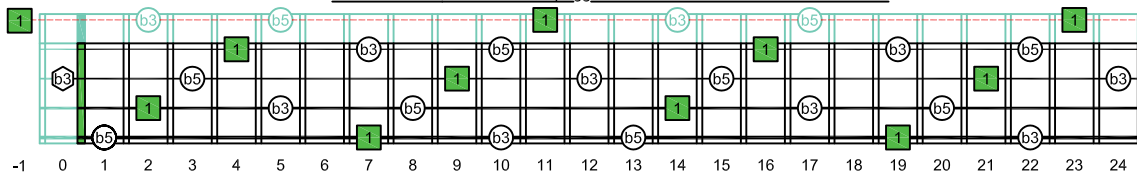

CAGED4BASS B diminished arpeggio - ENTIRE FINGERBOARD OCTAVE SHAPES

CAGED4BASS B diminished arpeggio - ENTIRE FINGERBOARD NOTE NAMES

CAGED4BASS B diminished arpeggio - ENTIRE FINGERBOARD INTERVALS

Bdim
diminished
arpeggio

CAGED
B4 (bass clef)
(box shapes)

B diminished arpeggio SEMITONOMETER

BOX SHAPE

BOX SHAPE

BOX SHAPE

BOX SHAPE

BOX SHAPE

BOX SHAPE