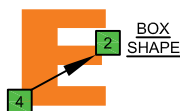

CAGED
B4 (bass clef)
(box shapes)

B diminished arpeggio SEMITONOMETER

BOX SHAPE

BOX SHAPE

BOX SHAPE

BOX SHAPE

BOX SHAPE

BOX SHAPE