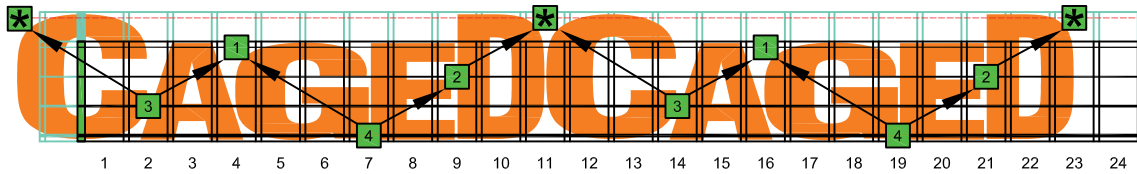

CAGED4BASS B diminished arpeggio - ENTIRE FINGERBOARD OCTAVE SHAPES

CAGED4BASS B diminished arpeggio - ENTIRE FINGERBOARD NOTE NAMES

CAGED4BASS B diminished arpeggio - ENTIRE FINGERBOARD INTERVALS

Bdim
diminished
arpeggio

CAGED
B4 (bass clef)
(box shapes)

B diminished arpeggio SEMITONOMETER

BOX SHAPE

BOX SHAPE

BOX SHAPE

BOX SHAPE

BOX SHAPE

BOX SHAPE