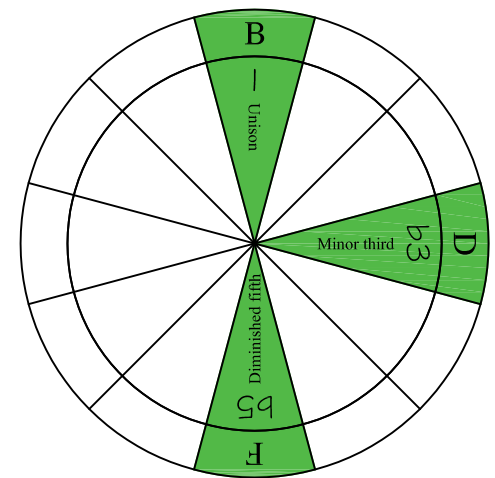

CAGED4BASS B diminished arpeggio - ENTIRE FINGERBOARD OCTAVE SHAPES

CAGED4BASS B diminished arpeggio - ENTIRE FINGERBOARD NOTE NAMES

CAGED4BASS B diminished arpeggio - ENTIRE FINGERBOARD INTERVALS

Bdim
diminished
arpeggio

CAGED
B4 (bass clef)
(box shapes)

B diminished arpeggio SEMITONOMETER

BOX SHAPE

BOX SHAPE

BOX SHAPE

BOX SHAPE

BOX SHAPE

BOX SHAPE