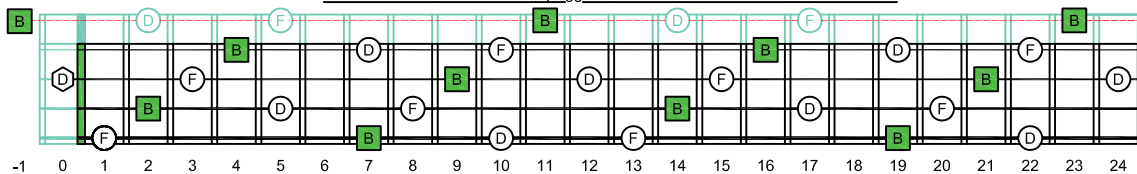

CAGED4BASS B diminished arpeggio - ENTIRE FINGERBOARD OCTAVE SHAPES

CAGED4BASS B diminished arpeggio - ENTIRE FINGERBOARD NOTE NAMES

CAGED4BASS B diminished arpeggio - ENTIRE FINGERBOARD INTERVALS

Bdim
diminished
arpeggio

CAGED
B4 (bass clef)
(box shapes)

B diminished arpeggio SEMITONOMETER

BOX SHAPE

BOX SHAPE

BOX SHAPE

BOX SHAPE

BOX SHAPE

BOX SHAPE