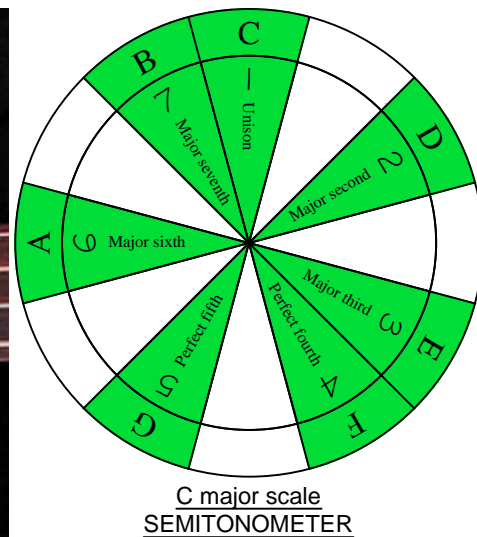

# C major scale CAGED BASS (box shapes)

BOX SHAPE

www.cagedoctaves.com

Zon Brookes

CAGED4BASS C major scale (ionian mode) 3nps : 3A1 box shape

CAGED4BASS 3 notes per string C major scale (ionian mode) 3A1 box shape : ENTIRE FINGERBOARD NOTE NAMES

CAGED4BASS 3 notes per string C major scale (ionian mode) 3A1 box shape : ENTIRE FINGERBOARD INTERVALS