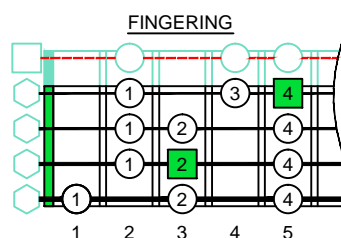

# C major scale CAGED BASS (box shapes)

BOX SHAPE

www.cagedoctaves.com

Zon Brookes

CAGED4BASS C major scale (ionian mode) 3nps : 3A1 box shape

CAGED4BASS 3 notes per string C major scale (ionian mode) 3A1 box shape : ENTIRE FINGERBOARD NOTE NAMES

CAGED4BASS 3 notes per string C major scale (ionian mode) 3A1 box shape : ENTIRE FINGERBOARD INTERVALS