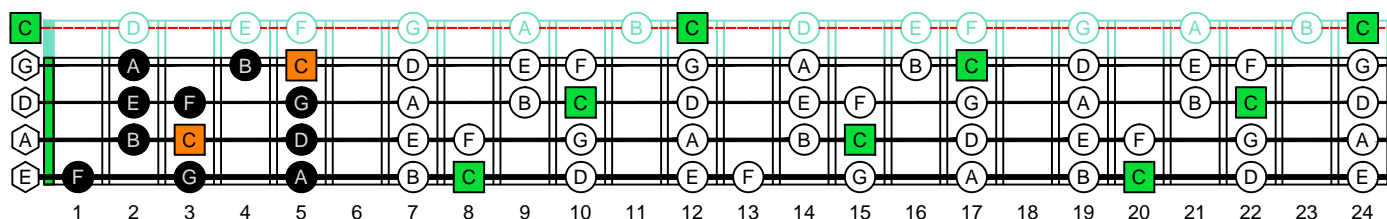

# C major scale CAGED BASS (box shapes)

BOX SHAPE

www.cagedoctaves.com

Zon Brookes

CAGED4BASS C major scale (ionian mode) 3nps : 3A1 box shape

CAGED4BASS 3 notes per string C major scale (ionian mode) 3A1 box shape : ENTIRE FINGERBOARD NOTE NAMES

CAGED4BASS 3 notes per string C major scale (ionian mode) 3A1 box shape : ENTIRE FINGERBOARD INTERVALS