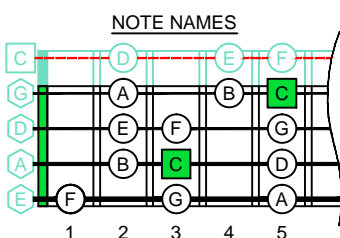

# C major scale CAGED BASS (box shapes)

BOX SHAPE

www.cagedoctaves.com

Zon Brookes

CAGED4BASS C major scale (ionian mode) 3nps : 3A1 box shape

CAGED4BASS 3 notes per string C major scale (ionian mode) 3A1 box shape : ENTIRE FINGERBOARD NOTE NAMES

CAGED4BASS 3 notes per string C major scale (ionian mode) 3A1 box shape : ENTIRE FINGERBOARD INTERVALS