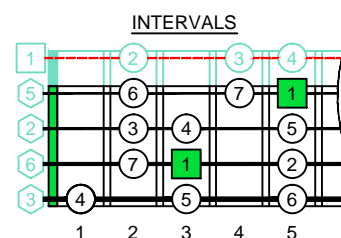

# C major scale CAGED BASS (box shapes)

BOX SHAPE

www.cagedoctaves.com

Zon Brookes

CAGED4BASS C major scale (ionian mode) 3nps : 3A1 box shape

CAGED4BASS 3 notes per string C major scale (ionian mode) 3A1 box shape : ENTIRE FINGERBOARD NOTE NAMES

CAGED4BASS 3 notes per string C major scale (ionian mode) 3A1 box shape : ENTIRE FINGERBOARD INTERVALS