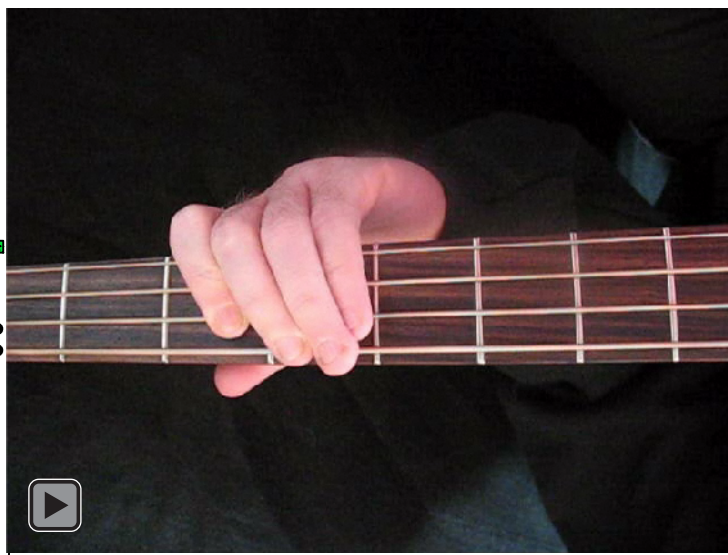

# C major scale CAGED BASS (box shapes)

BOX SHAPE

www.cagedoctaves.com

Zon Brookes

CAGED4BASS C major scale (ionian mode) 3nps : 3A1 box shape

CAGED4BASS 3 notes per string C major scale (ionian mode) 3A1 box shape : ENTIRE FINGERBOARD NOTE NAMES

CAGED4BASS 3 notes per string C major scale (ionian mode) 3A1 box shape : ENTIRE FINGERBOARD INTERVALS