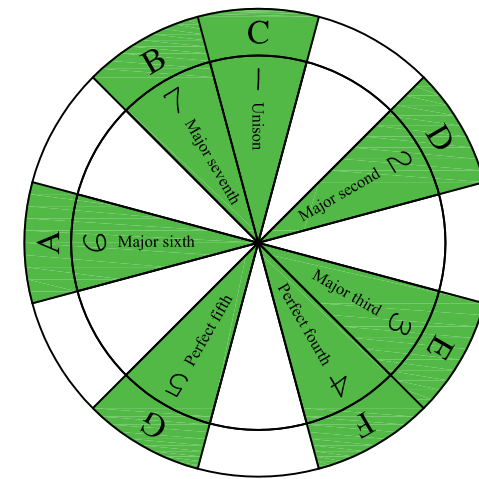

ENTIRE FINGERBOARD OCTAVE SHAPES

ENTIRE FINGERBOARD NOTE NAMES

ENTIRE FINGERBOARD INTERVALS

C major scale
CAGED
B A
(box shapes)

C major scale
SEMITONOMETER