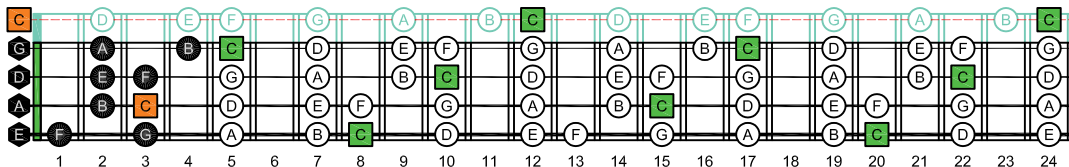

CAGED4BASS ENTIRE FINGERBOARD OCTAVE SHAPES

CAGED4BASS 3 notes per string C major scale (ionian mode) 4G1 box shape : ENTIRE FINGERBOARD NOTE NAMES

CAGED4BASS C major scale (ionian mode) : ENTIRE FINGERBOARD NOTE NAMES

CAGED4BASS 3 notes per string C major scale (ionian mode) 4E2 box shape : ENTIRE FINGERBOARD NOTE NAMES

CAGED4BASS 3 notes per string C major scale (ionian mode) 3C* box shape : ENTIRE FINGERBOARD NOTE NAMES

CAGED4BASS 3 notes per string C major scale (ionian mode) 4E2* box shape : ENTIRE FINGERBOARD NOTE NAMES

CAGED4BASS 3 notes per string C major scale (ionian mode) 3A1 box shape : ENTIRE FINGERBOARD NOTE NAMES

CAGED4BASS 3 notes per string C major scale (ionian mode) 2D* box shape : ENTIRE FINGERBOARD NOTE NAMES

CAGED4BASS 3 notes per string C major scale (ionian mode) 3A1G box shape : ENTIRE FINGERBOARD NOTE NAMES