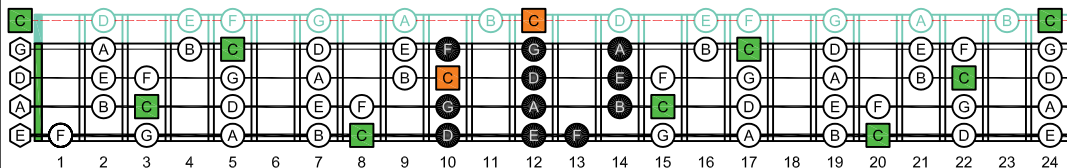

CAGED4BASS ENTIRE FINGERBOARD OCTAVE SHAPES

CAGED4BASS 3 notes per string C major scale (ionian mode) 4G1 box shape : ENTIRE FINGERBOARD NOTE NAMES

CAGED4BASS C major scale (ionian mode) : ENTIRE FINGERBOARD NOTE NAMES

CAGED4BASS 3 notes per string C major scale (ionian mode) 4E2 box shape : ENTIRE FINGERBOARD NOTE NAMES

CAGED4BASS 3 notes per string C major scale (ionian mode) 3C* box shape : ENTIRE FINGERBOARD NOTE NAMES

CAGED4BASS 3 notes per string C major scale (ionian mode) 4E2* box shape : ENTIRE FINGERBOARD NOTE NAMES

CAGED4BASS 3 notes per string C major scale (ionian mode) 3A1 box shape : ENTIRE FINGERBOARD NOTE NAMES

CAGED4BASS 3 notes per string C major scale (ionian mode) 2D* box shape : ENTIRE FINGERBOARD NOTE NAMES

CAGED4BASS 3 notes per string C major scale (ionian mode) 3A1G box shape : ENTIRE FINGERBOARD NOTE NAMES