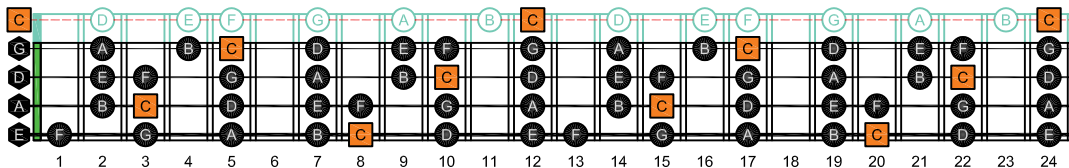

CAGED4BASS ENTIRE FINGERBOARD OCTAVE SHAPES

CAGED4BASS 3 notes per string C major scale (ionian mode) 4G1 box shape : ENTIRE FINGERBOARD NOTE NAMES

CAGED4BASS C major scale (ionian mode) : ENTIRE FINGERBOARD NOTE NAMES

CAGED4BASS 3 notes per string C major scale (ionian mode) 4E2 box shape : ENTIRE FINGERBOARD NOTE NAMES

CAGED4BASS 3 notes per string C major scale (ionian mode) 3C* box shape : ENTIRE FINGERBOARD NOTE NAMES

CAGED4BASS 3 notes per string C major scale (ionian mode) 4E2* box shape : ENTIRE FINGERBOARD NOTE NAMES

CAGED4BASS 3 notes per string C major scale (ionian mode) 3A1 box shape : ENTIRE FINGERBOARD NOTE NAMES

CAGED4BASS 3 notes per string C major scale (ionian mode) 2D* box shape : ENTIRE FINGERBOARD NOTE NAMES

CAGED4BASS 3 notes per string C major scale (ionian mode) 3A1G box shape : ENTIRE FINGERBOARD NOTE NAMES