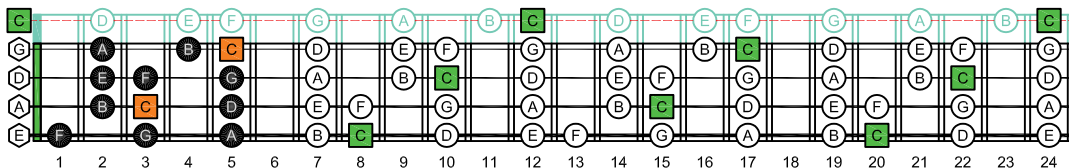

CAGED4BASS ENTIRE FINGERBOARD OCTAVE SHAPES

CAGED4BASS 3 notes per string C major scale (ionian mode) 4G1 box shape : ENTIRE FINGERBOARD NOTE NAMES

CAGED4BASS C major scale (ionian mode) : ENTIRE FINGERBOARD NOTE NAMES

CAGED4BASS 3 notes per string C major scale (ionian mode) 4E2 box shape : ENTIRE FINGERBOARD NOTE NAMES

CAGED4BASS 3 notes per string C major scale (ionian mode) 3C* box shape : ENTIRE FINGERBOARD NOTE NAMES

CAGED4BASS 3 notes per string C major scale (ionian mode) 4E2* box shape : ENTIRE FINGERBOARD NOTE NAMES

CAGED4BASS 3 notes per string C major scale (ionian mode) 3A1 box shape : ENTIRE FINGERBOARD NOTE NAMES

CAGED4BASS 3 notes per string C major scale (ionian mode) 2D* box shape : ENTIRE FINGERBOARD NOTE NAMES

CAGED4BASS 3 notes per string C major scale (ionian mode) 3A1G box shape : ENTIRE FINGERBOARD NOTE NAMES