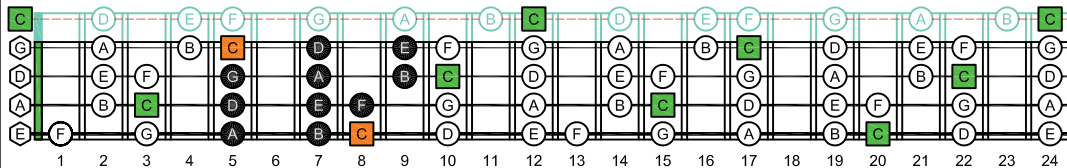

CAGED4BASS ENTIRE FINGERBOARD OCTAVE SHAPES

CAGED4BASS 3 notes per string C major scale (ionian mode) 4G1 box shape : ENTIRE FINGERBOARD NOTE NAMES

CAGED4BASS C major scale (ionian mode) : ENTIRE FINGERBOARD NOTE NAMES

CAGED4BASS 3 notes per string C major scale (ionian mode) 4E2 box shape : ENTIRE FINGERBOARD NOTE NAMES

CAGED4BASS 3 notes per string C major scale (ionian mode) 3C* box shape : ENTIRE FINGERBOARD NOTE NAMES

CAGED4BASS 3 notes per string C major scale (ionian mode) 4E2* box shape : ENTIRE FINGERBOARD NOTE NAMES

CAGED4BASS 3 notes per string C major scale (ionian mode) 3A1 box shape : ENTIRE FINGERBOARD NOTE NAMES

CAGED4BASS 3 notes per string C major scale (ionian mode) 2D* box shape : ENTIRE FINGERBOARD NOTE NAMES

CAGED4BASS 3 notes per string C major scale (ionian mode) 3A1G box shape : ENTIRE FINGERBOARD NOTE NAMES