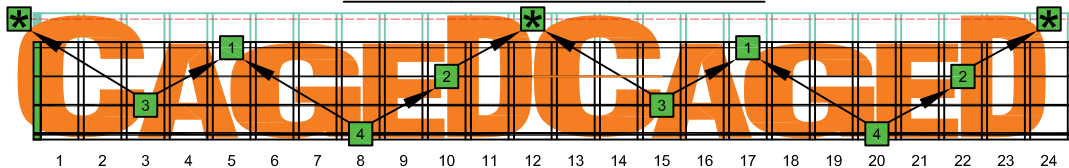

CAGED4BASS ENTIRE FINGERBOARD OCTAVE SHAPES

CAGED4BASS 3 notes per string C major scale (ionian mode) 4G1 box shape : ENTIRE FINGERBOARD NOTE NAMES

CAGED4BASS C major scale (ionian mode) : ENTIRE FINGERBOARD NOTE NAMES

CAGED4BASS 3 notes per string C major scale (ionian mode) 4E2 box shape : ENTIRE FINGERBOARD NOTE NAMES

CAGED4BASS 3 notes per string C major scale (ionian mode) 3C* box shape : ENTIRE FINGERBOARD NOTE NAMES

CAGED4BASS 3 notes per string C major scale (ionian mode) 4E2* box shape : ENTIRE FINGERBOARD NOTE NAMES

CAGED4BASS 3 notes per string C major scale (ionian mode) 3A1 box shape : ENTIRE FINGERBOARD NOTE NAMES

CAGED4BASS 3 notes per string C major scale (ionian mode) 2D* box shape : ENTIRE FINGERBOARD NOTE NAMES

CAGED4BASS 3 notes per string C major scale (ionian mode) 3A1G box shape : ENTIRE FINGERBOARD NOTE NAMES