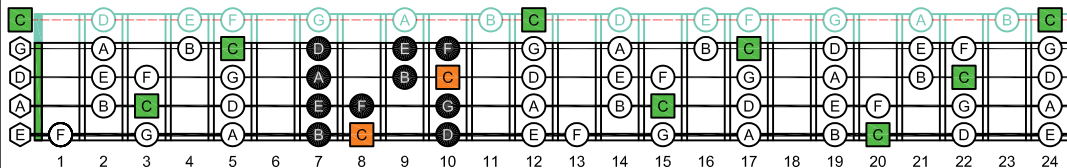

CAGED4BASS ENTIRE FINGERBOARD OCTAVE SHAPES

CAGED4BASS 3 notes per string C major scale (ionian mode) 4G1 box shape : ENTIRE FINGERBOARD NOTE NAMES

CAGED4BASS C major scale (ionian mode) : ENTIRE FINGERBOARD NOTE NAMES

CAGED4BASS 3 notes per string C major scale (ionian mode) 4E2 box shape : ENTIRE FINGERBOARD NOTE NAMES

CAGED4BASS 3 notes per string C major scale (ionian mode) 3C* box shape : ENTIRE FINGERBOARD NOTE NAMES

CAGED4BASS 3 notes per string C major scale (ionian mode) 4E2* box shape : ENTIRE FINGERBOARD NOTE NAMES

CAGED4BASS 3 notes per string C major scale (ionian mode) 3A1 box shape : ENTIRE FINGERBOARD NOTE NAMES

CAGED4BASS 3 notes per string C major scale (ionian mode) 2D* box shape : ENTIRE FINGERBOARD NOTE NAMES

CAGED4BASS 3 notes per string C major scale (ionian mode) 3A1G box shape : ENTIRE FINGERBOARD NOTE NAMES