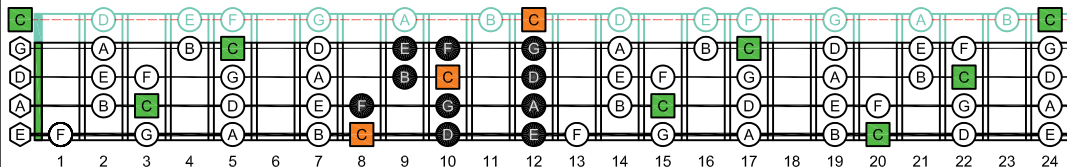

CAGED4BASS ENTIRE FINGERBOARD OCTAVE SHAPES

CAGED4BASS 3 notes per string C major scale (ionian mode) 4G1 box shape : ENTIRE FINGERBOARD NOTE NAMES

CAGED4BASS C major scale (ionian mode) : ENTIRE FINGERBOARD NOTE NAMES

CAGED4BASS 3 notes per string C major scale (ionian mode) 4E2 box shape : ENTIRE FINGERBOARD NOTE NAMES

CAGED4BASS 3 notes per string C major scale (ionian mode) 3C* box shape : ENTIRE FINGERBOARD NOTE NAMES

CAGED4BASS 3 notes per string C major scale (ionian mode) 4E2* box shape : ENTIRE FINGERBOARD NOTE NAMES

CAGED4BASS 3 notes per string C major scale (ionian mode) 3A1 box shape : ENTIRE FINGERBOARD NOTE NAMES

CAGED4BASS 3 notes per string C major scale (ionian mode) 2D* box shape : ENTIRE FINGERBOARD NOTE NAMES

CAGED4BASS 3 notes per string C major scale (ionian mode) 3A1G box shape : ENTIRE FINGERBOARD NOTE NAMES