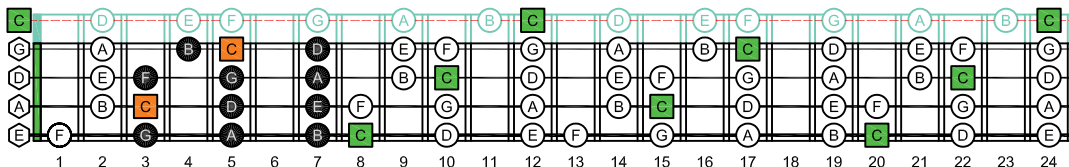

CAGED4BASS ENTIRE FINGERBOARD OCTAVE SHAPES

CAGED4BASS 3 notes per string C major scale (ionian mode) 4G1 box shape : ENTIRE FINGERBOARD NOTE NAMES

CAGED4BASS C major scale (ionian mode) : ENTIRE FINGERBOARD NOTE NAMES

CAGED4BASS 3 notes per string C major scale (ionian mode) 4E2 box shape : ENTIRE FINGERBOARD NOTE NAMES

CAGED4BASS 3 notes per string C major scale (ionian mode) 3C* box shape : ENTIRE FINGERBOARD NOTE NAMES

CAGED4BASS 3 notes per string C major scale (ionian mode) 4E2* box shape : ENTIRE FINGERBOARD NOTE NAMES

CAGED4BASS 3 notes per string C major scale (ionian mode) 3A1 box shape : ENTIRE FINGERBOARD NOTE NAMES

CAGED4BASS 3 notes per string C major scale (ionian mode) 2D* box shape : ENTIRE FINGERBOARD NOTE NAMES

CAGED4BASS 3 notes per string C major scale (ionian mode) 3A1G box shape : ENTIRE FINGERBOARD NOTE NAMES