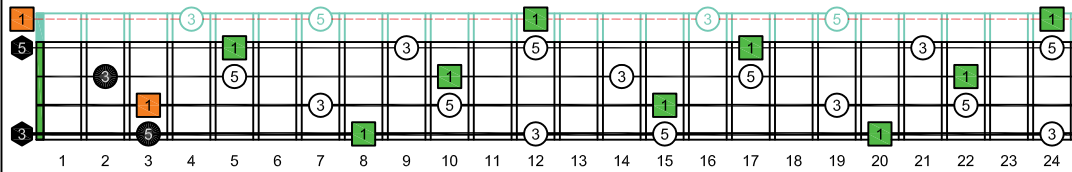

CAGED4BASS ENTIRE FINGERBOARD OCTAVE SHAPES

CAGED4BASS C major arpeggio - ENTIRE FINGERBOARD INTERVALS

CAGED4BASS 3 notes per string C major arpeggio 3C* box shape : ENTIRE FINGERBOARD INTERVALS

CAGED4BASS 3 notes per string C major arpeggio 3A1 box shape : ENTIRE FINGERBOARD INTERVALS

CAGED4BASS 3 notes per string C major arpeggio 3A1G box shape : ENTIRE FINGERBOARD INTERVALS

CAGED4BASS 3 notes per string C major arpeggio 4G1 box shape : ENTIRE FINGERBOARD INTERVALS

CAGED4BASS 3 notes per string C major arpeggio 4E2 box shape : ENTIRE FINGERBOARD INTERVALS

CAGED4BASS 3 notes per string C major arpeggio 4E2D* box shape : ENTIRE FINGERBOARD INTERVALS

CAGED4BASS 3 notes per string C major arpeggio 2D* box shape : ENTIRE FINGERBOARD INTERVALS

CAGED4BASS 3 notes per string C major arpeggio 3C* box shape at 12 : ENTIRE FINGERBOARD INTERVALS