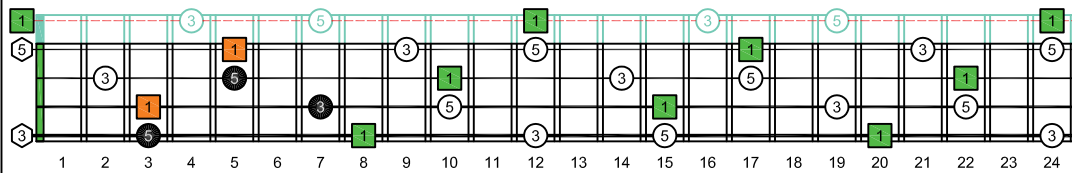

CAGED4BASS ENTIRE FINGERBOARD OCTAVE SHAPES

CAGED4BASS C major arpeggio - ENTIRE FINGERBOARD INTERVALS

CAGED4BASS 3 notes per string C major arpeggio 3C* box shape : ENTIRE FINGERBOARD INTERVALS

CAGED4BASS 3 notes per string C major arpeggio 3A1 box shape : ENTIRE FINGERBOARD INTERVALS

CAGED4BASS 3 notes per string C major arpeggio 3A1G box shape : ENTIRE FINGERBOARD INTERVALS

CAGED4BASS 3 notes per string C major arpeggio 4G1 box shape : ENTIRE FINGERBOARD INTERVALS

CAGED4BASS 3 notes per string C major arpeggio 4E2 box shape : ENTIRE FINGERBOARD INTERVALS

CAGED4BASS 3 notes per string C major arpeggio 4E2D* box shape : ENTIRE FINGERBOARD INTERVALS

CAGED4BASS 3 notes per string C major arpeggio 2D* box shape : ENTIRE FINGERBOARD INTERVALS

CAGED4BASS 3 notes per string C major arpeggio 3C* box shape at 12 : ENTIRE FINGERBOARD INTERVALS