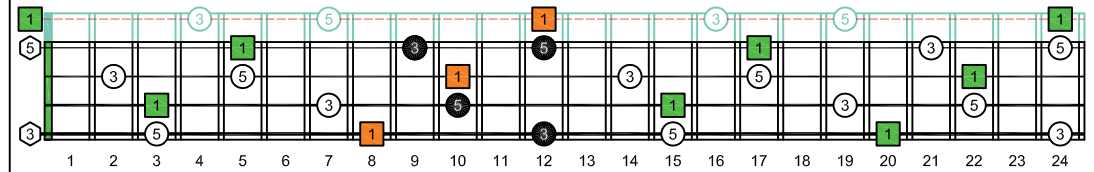

CAGED4BASS ENTIRE FINGERBOARD OCTAVE SHAPES

CAGED4BASS C major arpeggio - ENTIRE FINGERBOARD INTERVALS

CAGED4BASS 3 notes per string C major arpeggio 3C* box shape : ENTIRE FINGERBOARD INTERVALS

CAGED4BASS 3 notes per string C major arpeggio 3A1 box shape : ENTIRE FINGERBOARD INTERVALS

CAGED4BASS 3 notes per string C major arpeggio 3A1G box shape : ENTIRE FINGERBOARD INTERVALS

CAGED4BASS 3 notes per string C major arpeggio 4G1 box shape : ENTIRE FINGERBOARD INTERVALS

CAGED4BASS 3 notes per string C major arpeggio 4E2 box shape : ENTIRE FINGERBOARD INTERVALS

CAGED4BASS 3 notes per string C major arpeggio 4E2D* box shape : ENTIRE FINGERBOARD INTERVALS

CAGED4BASS 3 notes per string C major arpeggio 2D* box shape : ENTIRE FINGERBOARD INTERVALS

CAGED4BASS 3 notes per string C major arpeggio 3C* box shape at 12 : ENTIRE FINGERBOARD INTERVALS