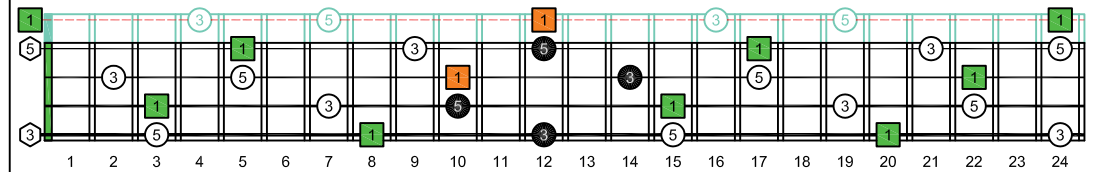

CAGED4BASS ENTIRE FINGERBOARD OCTAVE SHAPES

CAGED4BASS C major arpeggio - ENTIRE FINGERBOARD INTERVALS

CAGED4BASS 3 notes per string C major arpeggio 3C* box shape : ENTIRE FINGERBOARD INTERVALS

CAGED4BASS 3 notes per string C major arpeggio 3A1 box shape : ENTIRE FINGERBOARD INTERVALS

CAGED4BASS 3 notes per string C major arpeggio 3A1G box shape : ENTIRE FINGERBOARD INTERVALS

CAGED4BASS 3 notes per string C major arpeggio 4G1 box shape : ENTIRE FINGERBOARD INTERVALS

CAGED4BASS 3 notes per string C major arpeggio 4E2 box shape : ENTIRE FINGERBOARD INTERVALS

CAGED4BASS 3 notes per string C major arpeggio 4E2D* box shape : ENTIRE FINGERBOARD INTERVALS

CAGED4BASS 3 notes per string C major arpeggio 2D* box shape : ENTIRE FINGERBOARD INTERVALS

CAGED4BASS 3 notes per string C major arpeggio 3C* box shape at 12 : ENTIRE FINGERBOARD INTERVALS