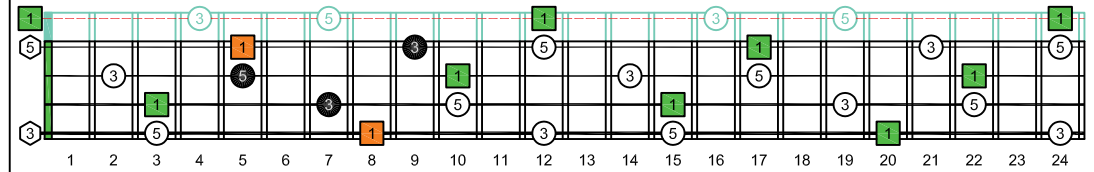

CAGED4BASS ENTIRE FINGERBOARD OCTAVE SHAPES

CAGED4BASS C major arpeggio - ENTIRE FINGERBOARD INTERVALS

CAGED4BASS 3 notes per string C major arpeggio 3C* box shape : ENTIRE FINGERBOARD INTERVALS

CAGED4BASS 3 notes per string C major arpeggio 3A1 box shape : ENTIRE FINGERBOARD INTERVALS

CAGED4BASS 3 notes per string C major arpeggio 3A1G box shape : ENTIRE FINGERBOARD INTERVALS

CAGED4BASS 3 notes per string C major arpeggio 4G1 box shape : ENTIRE FINGERBOARD INTERVALS

CAGED4BASS 3 notes per string C major arpeggio 4E2 box shape : ENTIRE FINGERBOARD INTERVALS

CAGED4BASS 3 notes per string C major arpeggio 4E2D* box shape : ENTIRE FINGERBOARD INTERVALS

CAGED4BASS 3 notes per string C major arpeggio 2D* box shape : ENTIRE FINGERBOARD INTERVALS

CAGED4BASS 3 notes per string C major arpeggio 3C* box shape at 12 : ENTIRE FINGERBOARD INTERVALS