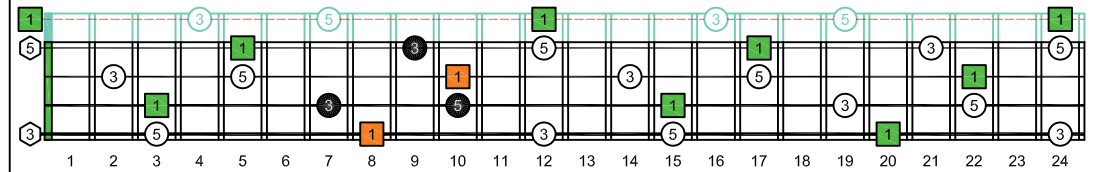

CAGED4BASS ENTIRE FINGERBOARD OCTAVE SHAPES

CAGED4BASS C major arpeggio - ENTIRE FINGERBOARD INTERVALS

CAGED4BASS 3 notes per string C major arpeggio 3C* box shape : ENTIRE FINGERBOARD INTERVALS

CAGED4BASS 3 notes per string C major arpeggio 3A1 box shape : ENTIRE FINGERBOARD INTERVALS

CAGED4BASS 3 notes per string C major arpeggio 3A1G box shape : ENTIRE FINGERBOARD INTERVALS

CAGED4BASS 3 notes per string C major arpeggio 4G1 box shape : ENTIRE FINGERBOARD INTERVALS

CAGED4BASS 3 notes per string C major arpeggio 4E2 box shape : ENTIRE FINGERBOARD INTERVALS

CAGED4BASS 3 notes per string C major arpeggio 4E2D* box shape : ENTIRE FINGERBOARD INTERVALS

CAGED4BASS 3 notes per string C major arpeggio 2D* box shape : ENTIRE FINGERBOARD INTERVALS

CAGED4BASS 3 notes per string C major arpeggio 3C* box shape at 12 : ENTIRE FINGERBOARD INTERVALS