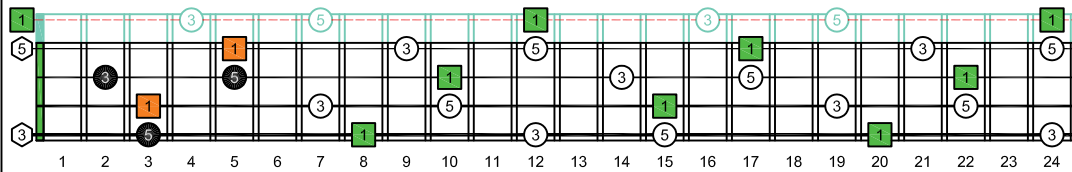

CAGED4BASS ENTIRE FINGERBOARD OCTAVE SHAPES

CAGED4BASS C major arpeggio - ENTIRE FINGERBOARD INTERVALS

CAGED4BASS 3 notes per string C major arpeggio 3C* box shape : ENTIRE FINGERBOARD INTERVALS

CAGED4BASS 3 notes per string C major arpeggio 3A1 box shape : ENTIRE FINGERBOARD INTERVALS

CAGED4BASS 3 notes per string C major arpeggio 3A1G box shape : ENTIRE FINGERBOARD INTERVALS

CAGED4BASS 3 notes per string C major arpeggio 4G1 box shape : ENTIRE FINGERBOARD INTERVALS

CAGED4BASS 3 notes per string C major arpeggio 4E2 box shape : ENTIRE FINGERBOARD INTERVALS

CAGED4BASS 3 notes per string C major arpeggio 4E2D* box shape : ENTIRE FINGERBOARD INTERVALS

CAGED4BASS 3 notes per string C major arpeggio 2D* box shape : ENTIRE FINGERBOARD INTERVALS

CAGED4BASS 3 notes per string C major arpeggio 3C* box shape at 12 : ENTIRE FINGERBOARD INTERVALS