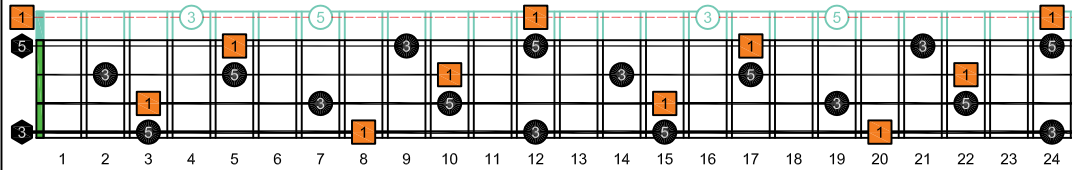

CAGED4BASS ENTIRE FINGERBOARD OCTAVE SHAPES

CAGED4BASS C major arpeggio - ENTIRE FINGERBOARD INTERVALS

CAGED4BASS 3 notes per string C major arpeggio 3C* box shape : ENTIRE FINGERBOARD INTERVALS

CAGED4BASS 3 notes per string C major arpeggio 3A1 box shape : ENTIRE FINGERBOARD INTERVALS

CAGED4BASS 3 notes per string C major arpeggio 3A1G box shape : ENTIRE FINGERBOARD INTERVALS

CAGED4BASS 3 notes per string C major arpeggio 4G1 box shape : ENTIRE FINGERBOARD INTERVALS

CAGED4BASS 3 notes per string C major arpeggio 4E2 box shape : ENTIRE FINGERBOARD INTERVALS

CAGED4BASS 3 notes per string C major arpeggio 4E2D* box shape : ENTIRE FINGERBOARD INTERVALS

CAGED4BASS 3 notes per string C major arpeggio 2D* box shape : ENTIRE FINGERBOARD INTERVALS

CAGED4BASS 3 notes per string C major arpeggio 3C* box shape at 12 : ENTIRE FINGERBOARD INTERVALS