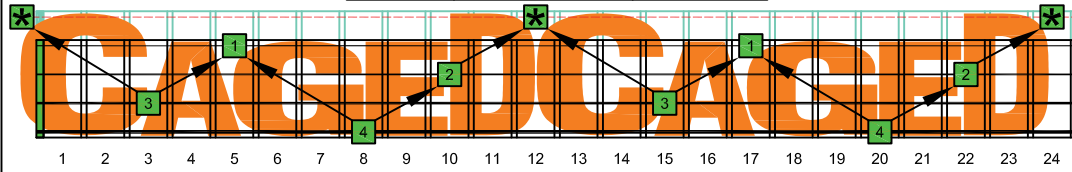

CAGED4BASS ENTIRE FINGERBOARD OCTAVE SHAPES

CAGED4BASS C major arpeggio - ENTIRE FINGERBOARD INTERVALS

CAGED4BASS 3 notes per string C major arpeggio 3C* box shape : ENTIRE FINGERBOARD INTERVALS

CAGED4BASS 3 notes per string C major arpeggio 3A1 box shape : ENTIRE FINGERBOARD INTERVALS

CAGED4BASS 3 notes per string C major arpeggio 3A1G box shape : ENTIRE FINGERBOARD INTERVALS

CAGED4BASS 3 notes per string C major arpeggio 4G1 box shape : ENTIRE FINGERBOARD INTERVALS

CAGED4BASS 3 notes per string C major arpeggio 4E2 box shape : ENTIRE FINGERBOARD INTERVALS

CAGED4BASS 3 notes per string C major arpeggio 4E2D* box shape : ENTIRE FINGERBOARD INTERVALS

CAGED4BASS 3 notes per string C major arpeggio 2D* box shape : ENTIRE FINGERBOARD INTERVALS

CAGED4BASS 3 notes per string C major arpeggio 3C* box shape at 12 : ENTIRE FINGERBOARD INTERVALS