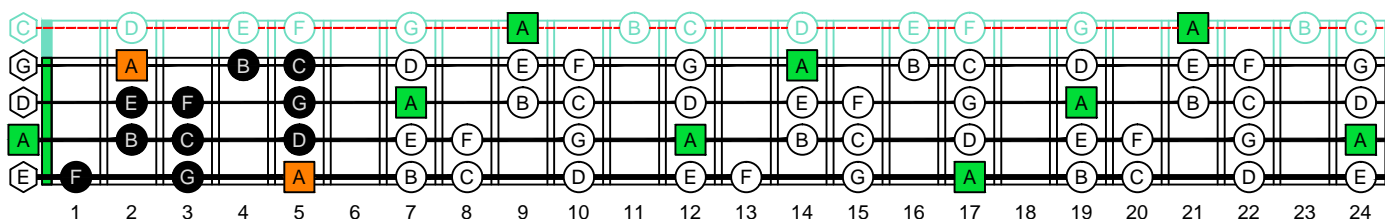

A  
minor scale  
AGEDC  
B4 (bass clef)  
(box shapes)

www.cagedoctaves.com

Zon Brookes

AGEDC4BASS A minor scale (aeolian mode) 3nps : 4Gm1 box shape

AGEDC4BASS 3 notes per string A minor scale (aeolian mode) 4Gm1 box shape : ENTIRE FINGERBOARD NOTE NAMES

AGEDC4BASS 3 notes per string A minor scale (aeolian mode) 4Gm1 box shape : ENTIRE FINGERBOARD INTERVALS