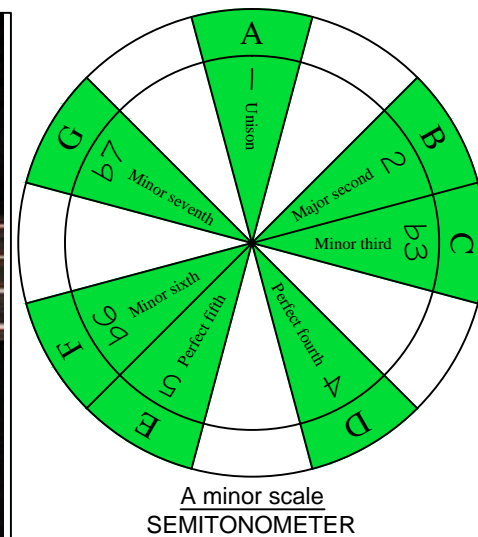

A  
minor scale  
AGEDC  
B4 (bass clef)  
(box shapes)

www.cagedoctaves.com

Zon Brookes

AGEDC4BASS A minor scale (aeolian mode) 3nps : 4Gm1 box shape

AGEDC4BASS 3 notes per string A minor scale (aeolian mode) 4Gm1 box shape : ENTIRE FINGERBOARD NOTE NAMES

AGEDC4BASS 3 notes per string A minor scale (aeolian mode) 4Gm1 box shape : ENTIRE FINGERBOARD INTERVALS