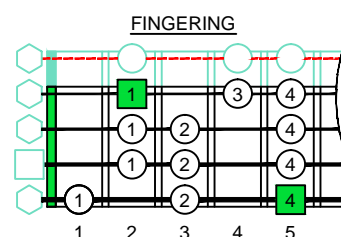

A  
minor scale  
AGEDC  
B4 (bass clef)  
(box shapes)

www.cagedoctaves.com

Zon Brookes

AGEDC4BASS A minor scale (aeolian mode) 3nps : 4Gm1 box shape

AGEDC4BASS 3 notes per string A minor scale (aeolian mode) 4Gm1 box shape : ENTIRE FINGERBOARD NOTE NAMES

AGEDC4BASS 3 notes per string A minor scale (aeolian mode) 4Gm1 box shape : ENTIRE FINGERBOARD INTERVALS