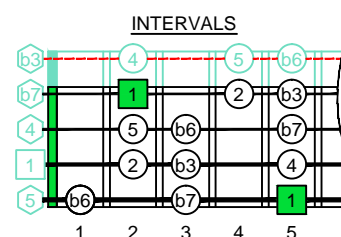

A  
minor scale  
AGEDC  
B4 (bass clef)  
(box shapes)

www.cagedoctaves.com

Zon Brookes

AGEDC4BASS A minor scale (aeolian mode) 3nps : 4Gm1 box shape

AGEDC4BASS 3 notes per string A minor scale (aeolian mode) 4Gm1 box shape : ENTIRE FINGERBOARD NOTE NAMES

AGEDC4BASS 3 notes per string A minor scale (aeolian mode) 4Gm1 box shape : ENTIRE FINGERBOARD INTERVALS