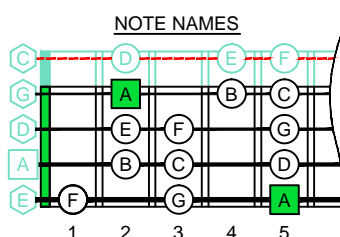

A  
minor scale  
AGEDC  
B4 (bass clef)  
(box shapes)

www.cagedoctaves.com

Zon Brookes

AGEDC4BASS A minor scale (aeolian mode) 3nps : 4Gm1 box shape

AGEDC4BASS 3 notes per string A minor scale (aeolian mode) 4Gm1 box shape : ENTIRE FINGERBOARD NOTE NAMES

AGEDC4BASS 3 notes per string A minor scale (aeolian mode) 4Gm1 box shape : ENTIRE FINGERBOARD INTERVALS