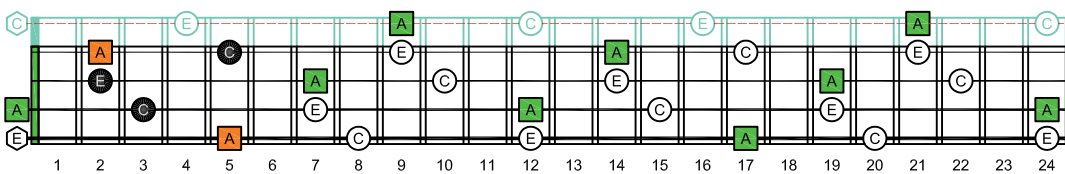

AGEDC4BASS ENTIRE FINGERBOARD OCTAVE SHAPES

AGEDC4BASS A minor arpeggio : ENTIRE FINGERBOARD NOTE NAMES

AGEDC4BASS 3 notes per string A minor arpeggio ENTIRE FINGERBOARD NOTE NAMES : 3Am1Gm box shape

AGEDC4BASS 3 notes per string A minor arpeggio ENTIRE FINGERBOARD NOTE NAMES : 3Am1Gm box shape

AGEDC4BASS 3 notes per string A minor arpeggio ENTIRE FINGERBOARD NOTE NAMES : 4Em2 box shape

AGEDC4BASS 3 notes per string A minor arpeggio ENTIRE FINGERBOARD NOTE NAMES : 4Em2Dm\* box shape

AGEDC4BASS 3 notes per string A minor arpeggio ENTIRE FINGERBOARD NOTE NAMES : 2Dm\* box shape

AGEDC4BASS 3 notes per string A minor arpeggio ENTIRE FINGERBOARD NOTE NAMES : 3Cm\* box shape

AGEDC4BASS 3 notes per string A minor arpeggio ENTIRE FINGERBOARD NOTE NAMES : 3Am1 box shape

AGEDC4BASS 3 notes per string A minor arpeggio ENTIRE FINGERBOARD NOTE NAMES : 3Am1Gm box shape at 12