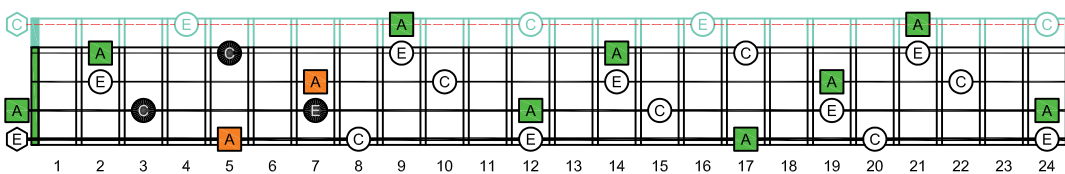

AGEDC4BASS ENTIRE FINGERBOARD OCTAVE SHAPES

AGEDC4BASS A minor arpeggio : ENTIRE FINGERBOARD NOTE NAMES

AGEDC4BASS 3 notes per string A minor arpeggio ENTIRE FINGERBOARD NOTE NAMES : 3Am1Gm box shape

AGEDC4BASS 3 notes per string A minor arpeggio ENTIRE FINGERBOARD NOTE NAMES : 3Am1Gm box shape

AGEDC4BASS 3 notes per string A minor arpeggio ENTIRE FINGERBOARD NOTE NAMES : 4Em2 box shape

AGEDC4BASS 3 notes per string A minor arpeggio ENTIRE FINGERBOARD NOTE NAMES : 4Em2Dm\* box shape

AGEDC4BASS 3 notes per string A minor arpeggio ENTIRE FINGERBOARD NOTE NAMES : 2Dm\* box shape

AGEDC4BASS 3 notes per string A minor arpeggio ENTIRE FINGERBOARD NOTE NAMES : 3Cm\* box shape

AGEDC4BASS 3 notes per string A minor arpeggio ENTIRE FINGERBOARD NOTE NAMES : 3Am1 box shape

AGEDC4BASS 3 notes per string A minor arpeggio ENTIRE FINGERBOARD NOTE NAMES : 3Am1Gm box shape at 12