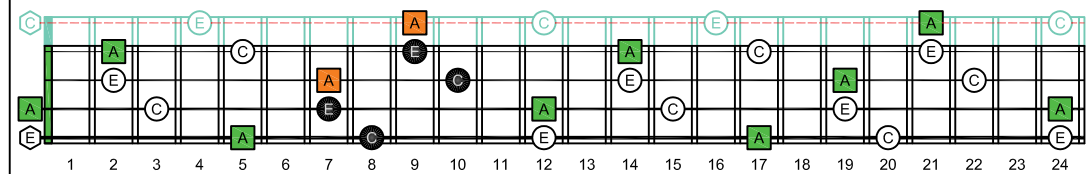

AGEDC4BASS ENTIRE FINGERBOARD OCTAVE SHAPES

AGEDC4BASS A minor arpeggio : ENTIRE FINGERBOARD NOTE NAMES

AGEDC4BASS 3 notes per string A minor arpeggio ENTIRE FINGERBOARD NOTE NAMES : 3Am1Gm box shape

AGEDC4BASS 3 notes per string A minor arpeggio ENTIRE FINGERBOARD NOTE NAMES : 3Am1Gm box shape

AGEDC4BASS 3 notes per string A minor arpeggio ENTIRE FINGERBOARD NOTE NAMES : 4Em2 box shape

AGEDC4BASS 3 notes per string A minor arpeggio ENTIRE FINGERBOARD NOTE NAMES : 4Em2Dm\* box shape

AGEDC4BASS 3 notes per string A minor arpeggio ENTIRE FINGERBOARD NOTE NAMES : 2Dm\* box shape

AGEDC4BASS 3 notes per string A minor arpeggio ENTIRE FINGERBOARD NOTE NAMES : 3Cm\* box shape

AGEDC4BASS 3 notes per string A minor arpeggio ENTIRE FINGERBOARD NOTE NAMES : 3Am1 box shape

AGEDC4BASS 3 notes per string A minor arpeggio ENTIRE FINGERBOARD NOTE NAMES : 3Am1Gm box shape at 12