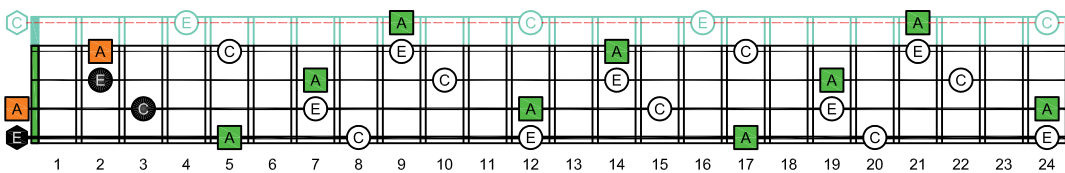

AGEDC4BASS ENTIRE FINGERBOARD OCTAVE SHAPES

AGEDC4BASS A minor arpeggio : ENTIRE FINGERBOARD NOTE NAMES

AGEDC4BASS 3 notes per string A minor arpeggio ENTIRE FINGERBOARD NOTE NAMES : 3Am1Gm box shape

AGEDC4BASS 3 notes per string A minor arpeggio ENTIRE FINGERBOARD NOTE NAMES : 3Am1Gm box shape

AGEDC4BASS 3 notes per string A minor arpeggio ENTIRE FINGERBOARD NOTE NAMES : 4Em2 box shape

AGEDC4BASS 3 notes per string A minor arpeggio ENTIRE FINGERBOARD NOTE NAMES : 4Em2Dm\* box shape

AGEDC4BASS 3 notes per string A minor arpeggio ENTIRE FINGERBOARD NOTE NAMES : 2Dm\* box shape

AGEDC4BASS 3 notes per string A minor arpeggio ENTIRE FINGERBOARD NOTE NAMES : 3Cm\* box shape

AGEDC4BASS 3 notes per string A minor arpeggio ENTIRE FINGERBOARD NOTE NAMES : 3Am1 box shape

AGEDC4BASS 3 notes per string A minor arpeggio ENTIRE FINGERBOARD NOTE NAMES : 3Am1Gm box shape at 12