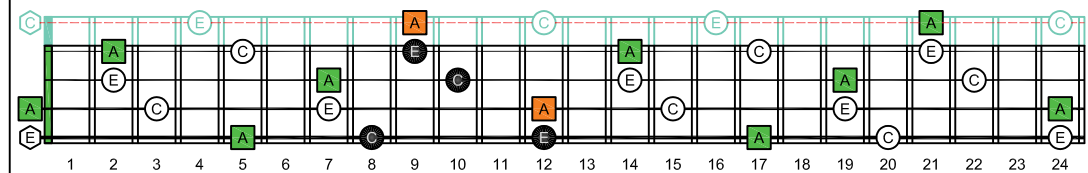

AGEDC4BASS ENTIRE FINGERBOARD OCTAVE SHAPES

AGEDC4BASS A minor arpeggio : ENTIRE FINGERBOARD NOTE NAMES

AGEDC4BASS 3 notes per string A minor arpeggio ENTIRE FINGERBOARD NOTE NAMES : 3Am1Gm box shape

AGEDC4BASS 3 notes per string A minor arpeggio ENTIRE FINGERBOARD NOTE NAMES : 3Am1Gm box shape

AGEDC4BASS 3 notes per string A minor arpeggio ENTIRE FINGERBOARD NOTE NAMES : 4Em2 box shape

AGEDC4BASS 3 notes per string A minor arpeggio ENTIRE FINGERBOARD NOTE NAMES : 4Em2Dm\* box shape

AGEDC4BASS 3 notes per string A minor arpeggio ENTIRE FINGERBOARD NOTE NAMES : 2Dm\* box shape

AGEDC4BASS 3 notes per string A minor arpeggio ENTIRE FINGERBOARD NOTE NAMES : 3Cm\* box shape

AGEDC4BASS 3 notes per string A minor arpeggio ENTIRE FINGERBOARD NOTE NAMES : 3Am1 box shape

AGEDC4BASS 3 notes per string A minor arpeggio ENTIRE FINGERBOARD NOTE NAMES : 3Am1Gm box shape at 12