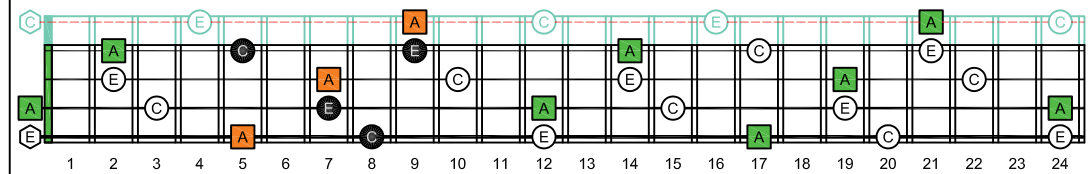

AGEDC4BASS ENTIRE FINGERBOARD OCTAVE SHAPES

AGEDC4BASS A minor arpeggio : ENTIRE FINGERBOARD NOTE NAMES

AGEDC4BASS 3 notes per string A minor arpeggio ENTIRE FINGERBOARD NOTE NAMES : 3Am1Gm box shape

AGEDC4BASS 3 notes per string A minor arpeggio ENTIRE FINGERBOARD NOTE NAMES : 3Am1Gm box shape

AGEDC4BASS 3 notes per string A minor arpeggio ENTIRE FINGERBOARD NOTE NAMES : 4Em2 box shape

AGEDC4BASS 3 notes per string A minor arpeggio ENTIRE FINGERBOARD NOTE NAMES : 4Em2Dm\* box shape

AGEDC4BASS 3 notes per string A minor arpeggio ENTIRE FINGERBOARD NOTE NAMES : 2Dm\* box shape

AGEDC4BASS 3 notes per string A minor arpeggio ENTIRE FINGERBOARD NOTE NAMES : 3Cm\* box shape

AGEDC4BASS 3 notes per string A minor arpeggio ENTIRE FINGERBOARD NOTE NAMES : 3Am1 box shape

AGEDC4BASS 3 notes per string A minor arpeggio ENTIRE FINGERBOARD NOTE NAMES : 3Am1Gm box shape at 12