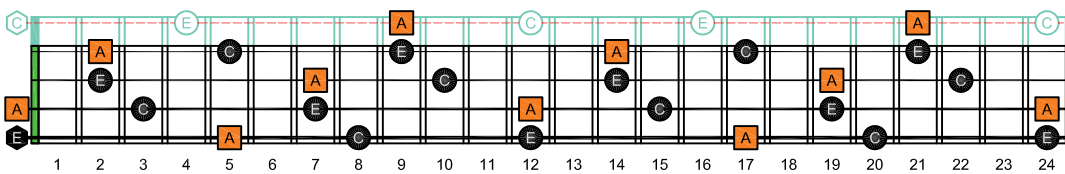

AGEDC4BASS ENTIRE FINGERBOARD OCTAVE SHAPES

AGEDC4BASS A minor arpeggio : ENTIRE FINGERBOARD NOTE NAMES

AGEDC4BASS 3 notes per string A minor arpeggio ENTIRE FINGERBOARD NOTE NAMES : 3Am1Gm box shape

AGEDC4BASS 3 notes per string A minor arpeggio ENTIRE FINGERBOARD NOTE NAMES : 3Am1Gm box shape

AGEDC4BASS 3 notes per string A minor arpeggio ENTIRE FINGERBOARD NOTE NAMES : 4Em2 box shape

AGEDC4BASS 3 notes per string A minor arpeggio ENTIRE FINGERBOARD NOTE NAMES : 4Em2Dm\* box shape

AGEDC4BASS 3 notes per string A minor arpeggio ENTIRE FINGERBOARD NOTE NAMES : 2Dm\* box shape

AGEDC4BASS 3 notes per string A minor arpeggio ENTIRE FINGERBOARD NOTE NAMES : 3Cm\* box shape

AGEDC4BASS 3 notes per string A minor arpeggio ENTIRE FINGERBOARD NOTE NAMES : 3Am1 box shape

AGEDC4BASS 3 notes per string A minor arpeggio ENTIRE FINGERBOARD NOTE NAMES : 3Am1Gm box shape at 12