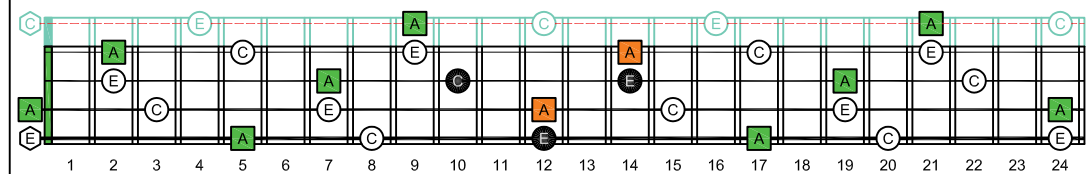

AGEDC4BASS ENTIRE FINGERBOARD OCTAVE SHAPES

AGEDC4BASS A minor arpeggio : ENTIRE FINGERBOARD NOTE NAMES

AGEDC4BASS 3 notes per string A minor arpeggio ENTIRE FINGERBOARD NOTE NAMES : 3Am1Gm box shape

AGEDC4BASS 3 notes per string A minor arpeggio ENTIRE FINGERBOARD NOTE NAMES : 3Am1Gm box shape

AGEDC4BASS 3 notes per string A minor arpeggio ENTIRE FINGERBOARD NOTE NAMES : 4Em2 box shape

AGEDC4BASS 3 notes per string A minor arpeggio ENTIRE FINGERBOARD NOTE NAMES : 4Em2Dm\* box shape

AGEDC4BASS 3 notes per string A minor arpeggio ENTIRE FINGERBOARD NOTE NAMES : 2Dm\* box shape

AGEDC4BASS 3 notes per string A minor arpeggio ENTIRE FINGERBOARD NOTE NAMES : 3Cm\* box shape

AGEDC4BASS 3 notes per string A minor arpeggio ENTIRE FINGERBOARD NOTE NAMES : 3Am1 box shape

AGEDC4BASS 3 notes per string A minor arpeggio ENTIRE FINGERBOARD NOTE NAMES : 3Am1Gm box shape at 12