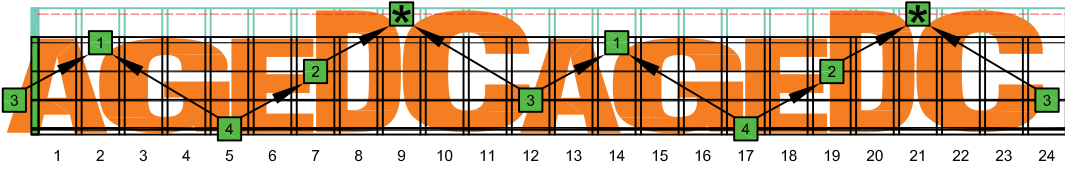

AGEDC4BASS ENTIRE FINGERBOARD OCTAVE SHAPES

AGEDC4BASS A minor arpeggio : ENTIRE FINGERBOARD NOTE NAMES

AGEDC4BASS 3 notes per string A minor arpeggio ENTIRE FINGERBOARD NOTE NAMES : 3Am1Gm box shape

AGEDC4BASS 3 notes per string A minor arpeggio ENTIRE FINGERBOARD NOTE NAMES : 3Am1Gm box shape

AGEDC4BASS 3 notes per string A minor arpeggio ENTIRE FINGERBOARD NOTE NAMES : 4Em2 box shape

AGEDC4BASS 3 notes per string A minor arpeggio ENTIRE FINGERBOARD NOTE NAMES : 4Em2Dm\* box shape

AGEDC4BASS 3 notes per string A minor arpeggio ENTIRE FINGERBOARD NOTE NAMES : 2Dm\* box shape

AGEDC4BASS 3 notes per string A minor arpeggio ENTIRE FINGERBOARD NOTE NAMES : 3Cm\* box shape

AGEDC4BASS 3 notes per string A minor arpeggio ENTIRE FINGERBOARD NOTE NAMES : 3Am1 box shape

AGEDC4BASS 3 notes per string A minor arpeggio ENTIRE FINGERBOARD NOTE NAMES : 3Am1Gm box shape at 12