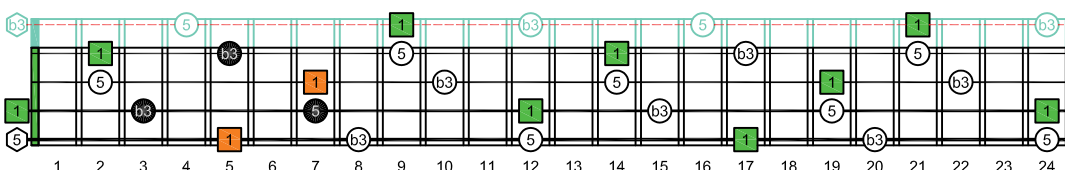

AGEDC4BASS ENTIRE FINGERBOARD OCTAVE SHAPES

AGEDC4BASS A minor arpeggio : ENTIRE FINGERBOARD INTERVALS

AGEDC4BASS 3 notes per string A minor arpeggio ENTIRE FINGERBOARD INTERVALS : 3Am1Gm box shape

AGEDC4BASS 3 notes per string A minor arpeggio ENTIRE FINGERBOARD INTERVALS : 3Am1 box shape

AGEDC4BASS 3 notes per string A minor arpeggio ENTIRE FINGERBOARD INTERVALS : 4Em2 box shape

AGEDC4BASS 3 notes per string A minor arpeggio ENTIRE FINGERBOARD INTERVALS : 4Em2Dm\* box shape

AGEDC4BASS 3 notes per string A minor arpeggio ENTIRE FINGERBOARD INTERVALS : 2Dm\* box shape

AGEDC4BASS 3 notes per string A minor arpeggio ENTIRE FINGERBOARD INTERVALS : 3Cm\* box shape

AGEDC4BASS 3 notes per string A minor arpeggio ENTIRE FINGERBOARD INTERVALS : 3Am1 box shape

AGEDC4BASS 3 notes per string A minor arpeggio ENTIRE FINGERBOARD INTERVALS : 3Am1Gm box shape at 12