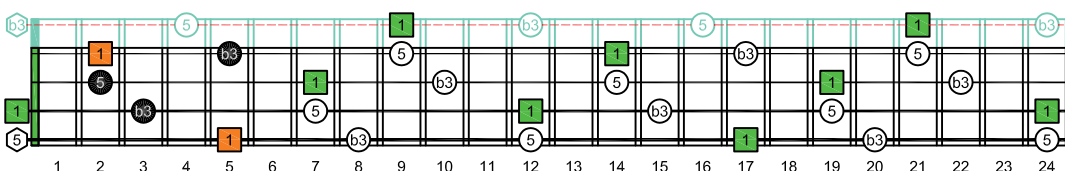

AGEDC4BASS ENTIRE FINGERBOARD OCTAVE SHAPES

AGEDC4BASS A minor arpeggio : ENTIRE FINGERBOARD INTERVALS

AGEDC4BASS 3 notes per string A minor arpeggio ENTIRE FINGERBOARD INTERVALS : 3Am1Gm box shape

AGEDC4BASS 3 notes per string A minor arpeggio ENTIRE FINGERBOARD INTERVALS : 3Am1 box shape

AGEDC4BASS 3 notes per string A minor arpeggio ENTIRE FINGERBOARD INTERVALS : 4Em2 box shape

AGEDC4BASS 3 notes per string A minor arpeggio ENTIRE FINGERBOARD INTERVALS : 4Em2Dm\* box shape

AGEDC4BASS 3 notes per string A minor arpeggio ENTIRE FINGERBOARD INTERVALS : 2Dm\* box shape

AGEDC4BASS 3 notes per string A minor arpeggio ENTIRE FINGERBOARD INTERVALS : 3Cm\* box shape

AGEDC4BASS 3 notes per string A minor arpeggio ENTIRE FINGERBOARD INTERVALS : 3Am1 box shape

AGEDC4BASS 3 notes per string A minor arpeggio ENTIRE FINGERBOARD INTERVALS : 3Am1Gm box shape at 12