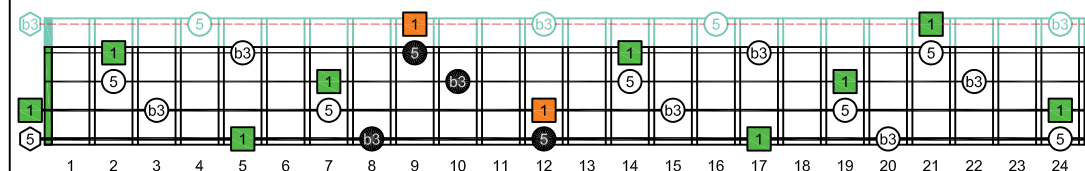

AGEDC4BASS ENTIRE FINGERBOARD OCTAVE SHAPES

AGEDC4BASS A minor arpeggio : ENTIRE FINGERBOARD INTERVALS

AGEDC4BASS 3 notes per string A minor arpeggio ENTIRE FINGERBOARD INTERVALS : 3Am1Gm box shape

AGEDC4BASS 3 notes per string A minor arpeggio ENTIRE FINGERBOARD INTERVALS : 3Am1 box shape

AGEDC4BASS 3 notes per string A minor arpeggio ENTIRE FINGERBOARD INTERVALS : 4Em2 box shape

AGEDC4BASS 3 notes per string A minor arpeggio ENTIRE FINGERBOARD INTERVALS : 4Em2Dm\* box shape

AGEDC4BASS 3 notes per string A minor arpeggio ENTIRE FINGERBOARD INTERVALS : 2Dm\* box shape

AGEDC4BASS 3 notes per string A minor arpeggio ENTIRE FINGERBOARD INTERVALS : 3Cm\* box shape

AGEDC4BASS 3 notes per string A minor arpeggio ENTIRE FINGERBOARD INTERVALS : 3Am1 box shape

AGEDC4BASS 3 notes per string A minor arpeggio ENTIRE FINGERBOARD INTERVALS : 3Am1Gm box shape at 12