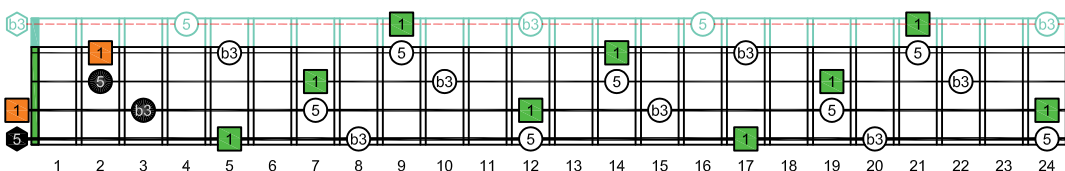

AGEDC4BASS ENTIRE FINGERBOARD OCTAVE SHAPES

AGEDC4BASS A minor arpeggio : ENTIRE FINGERBOARD INTERVALS

AGEDC4BASS 3 notes per string A minor arpeggio ENTIRE FINGERBOARD INTERVALS : 3Am1Gm box shape

AGEDC4BASS 3 notes per string A minor arpeggio ENTIRE FINGERBOARD INTERVALS : 3Am1 box shape

AGEDC4BASS 3 notes per string A minor arpeggio ENTIRE FINGERBOARD INTERVALS : 4Em2 box shape

AGEDC4BASS 3 notes per string A minor arpeggio ENTIRE FINGERBOARD INTERVALS : 4Em2Dm\* box shape

AGEDC4BASS 3 notes per string A minor arpeggio ENTIRE FINGERBOARD INTERVALS : 2Dm\* box shape

AGEDC4BASS 3 notes per string A minor arpeggio ENTIRE FINGERBOARD INTERVALS : 3Cm\* box shape

AGEDC4BASS 3 notes per string A minor arpeggio ENTIRE FINGERBOARD INTERVALS : 3Am1 box shape

AGEDC4BASS 3 notes per string A minor arpeggio ENTIRE FINGERBOARD INTERVALS : 3Am1Gm box shape at 12