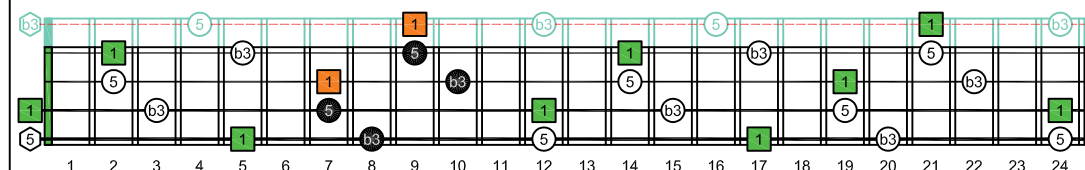

AGEDC4BASS ENTIRE FINGERBOARD OCTAVE SHAPES

AGEDC4BASS A minor arpeggio : ENTIRE FINGERBOARD INTERVALS

AGEDC4BASS 3 notes per string A minor arpeggio ENTIRE FINGERBOARD INTERVALS : 3Am1Gm box shape

AGEDC4BASS 3 notes per string A minor arpeggio ENTIRE FINGERBOARD INTERVALS : 3Am1 box shape

AGEDC4BASS 3 notes per string A minor arpeggio ENTIRE FINGERBOARD INTERVALS : 4Em2 box shape

AGEDC4BASS 3 notes per string A minor arpeggio ENTIRE FINGERBOARD INTERVALS : 4Em2Dm\* box shape

AGEDC4BASS 3 notes per string A minor arpeggio ENTIRE FINGERBOARD INTERVALS : 2Dm\* box shape

AGEDC4BASS 3 notes per string A minor arpeggio ENTIRE FINGERBOARD INTERVALS : 3Cm\* box shape

AGEDC4BASS 3 notes per string A minor arpeggio ENTIRE FINGERBOARD INTERVALS : 3Am1 box shape

AGEDC4BASS 3 notes per string A minor arpeggio ENTIRE FINGERBOARD INTERVALS : 3Am1Gm box shape at 12