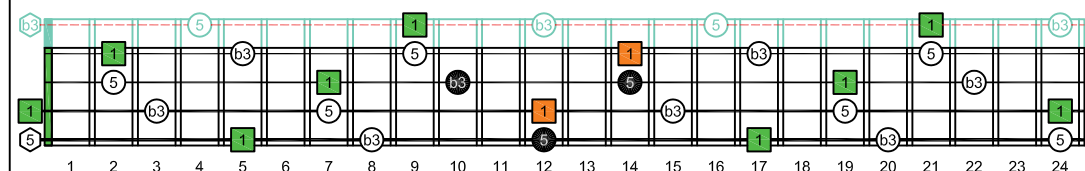

AGEDC4BASS ENTIRE FINGERBOARD OCTAVE SHAPES

AGEDC4BASS A minor arpeggio : ENTIRE FINGERBOARD INTERVALS

AGEDC4BASS 3 notes per string A minor arpeggio ENTIRE FINGERBOARD INTERVALS : 3Am1Gm box shape

AGEDC4BASS 3 notes per string A minor arpeggio ENTIRE FINGERBOARD INTERVALS : 3Am1 box shape

AGEDC4BASS 3 notes per string A minor arpeggio ENTIRE FINGERBOARD INTERVALS : 4Em2 box shape

AGEDC4BASS 3 notes per string A minor arpeggio ENTIRE FINGERBOARD INTERVALS : 4Em2Dm\* box shape

AGEDC4BASS 3 notes per string A minor arpeggio ENTIRE FINGERBOARD INTERVALS : 2Dm\* box shape

AGEDC4BASS 3 notes per string A minor arpeggio ENTIRE FINGERBOARD INTERVALS : 3Cm\* box shape

AGEDC4BASS 3 notes per string A minor arpeggio ENTIRE FINGERBOARD INTERVALS : 3Am1 box shape

AGEDC4BASS 3 notes per string A minor arpeggio ENTIRE FINGERBOARD INTERVALS : 3Am1Gm box shape at 12