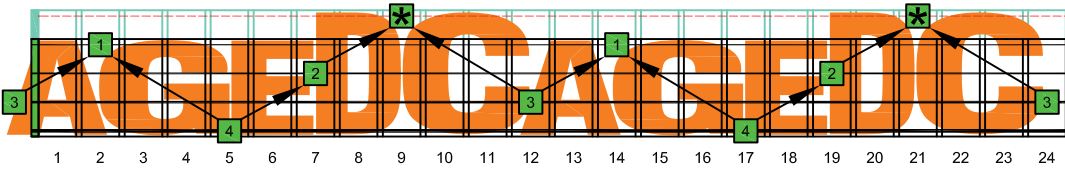

AGEDC4BASS ENTIRE FINGERBOARD OCTAVE SHAPES

AGEDC4BASS A minor arpeggio : ENTIRE FINGERBOARD INTERVALS

AGEDC4BASS 3 notes per string A minor arpeggio ENTIRE FINGERBOARD INTERVALS : 3Am1Gm box shape

AGEDC4BASS 3 notes per string A minor arpeggio ENTIRE FINGERBOARD INTERVALS : 3Am1 box shape

AGEDC4BASS 3 notes per string A minor arpeggio ENTIRE FINGERBOARD INTERVALS : 4Em2 box shape

AGEDC4BASS 3 notes per string A minor arpeggio ENTIRE FINGERBOARD INTERVALS : 4Em2Dm\* box shape

AGEDC4BASS 3 notes per string A minor arpeggio ENTIRE FINGERBOARD INTERVALS : 2Dm\* box shape

AGEDC4BASS 3 notes per string A minor arpeggio ENTIRE FINGERBOARD INTERVALS : 3Cm\* box shape

AGEDC4BASS 3 notes per string A minor arpeggio ENTIRE FINGERBOARD INTERVALS : 3Am1 box shape

AGEDC4BASS 3 notes per string A minor arpeggio ENTIRE FINGERBOARD INTERVALS : 3Am1Gm box shape at 12