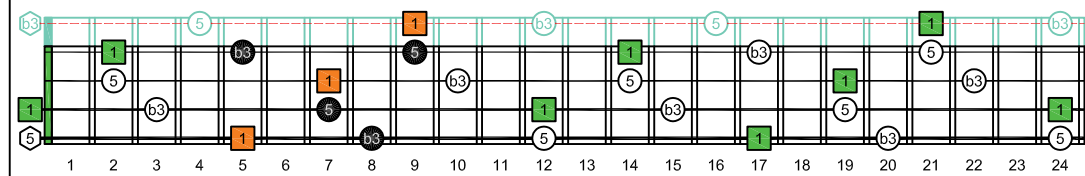

AGEDC4BASS ENTIRE FINGERBOARD OCTAVE SHAPES

AGEDC4BASS A minor arpeggio : ENTIRE FINGERBOARD INTERVALS

AGEDC4BASS 3 notes per string A minor arpeggio ENTIRE FINGERBOARD INTERVALS : 3Am1Gm box shape

AGEDC4BASS 3 notes per string A minor arpeggio ENTIRE FINGERBOARD INTERVALS : 3Am1 box shape

AGEDC4BASS 3 notes per string A minor arpeggio ENTIRE FINGERBOARD INTERVALS : 4Em2 box shape

AGEDC4BASS 3 notes per string A minor arpeggio ENTIRE FINGERBOARD INTERVALS : 4Em2Dm\* box shape

AGEDC4BASS 3 notes per string A minor arpeggio ENTIRE FINGERBOARD INTERVALS : 2Dm\* box shape

AGEDC4BASS 3 notes per string A minor arpeggio ENTIRE FINGERBOARD INTERVALS : 3Cm\* box shape

AGEDC4BASS 3 notes per string A minor arpeggio ENTIRE FINGERBOARD INTERVALS : 3Am1 box shape

AGEDC4BASS 3 notes per string A minor arpeggio ENTIRE FINGERBOARD INTERVALS : 3Am1Gm box shape at 12