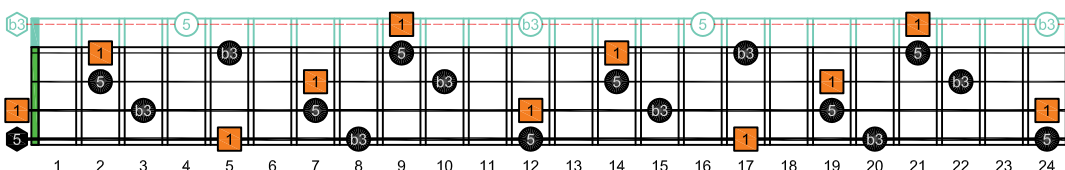

AGEDC4BASS ENTIRE FINGERBOARD OCTAVE SHAPES

AGEDC4BASS A minor arpeggio : ENTIRE FINGERBOARD INTERVALS

AGEDC4BASS 3 notes per string A minor arpeggio ENTIRE FINGERBOARD INTERVALS : 3Am1Gm box shape

AGEDC4BASS 3 notes per string A minor arpeggio ENTIRE FINGERBOARD INTERVALS : 3Am1 box shape

AGEDC4BASS 3 notes per string A minor arpeggio ENTIRE FINGERBOARD INTERVALS : 4Em2 box shape

AGEDC4BASS 3 notes per string A minor arpeggio ENTIRE FINGERBOARD INTERVALS : 4Em2Dm\* box shape

AGEDC4BASS 3 notes per string A minor arpeggio ENTIRE FINGERBOARD INTERVALS : 2Dm\* box shape

AGEDC4BASS 3 notes per string A minor arpeggio ENTIRE FINGERBOARD INTERVALS : 3Cm\* box shape

AGEDC4BASS 3 notes per string A minor arpeggio ENTIRE FINGERBOARD INTERVALS : 3Am1 box shape

AGEDC4BASS 3 notes per string A minor arpeggio ENTIRE FINGERBOARD INTERVALS : 3Am1Gm box shape at 12