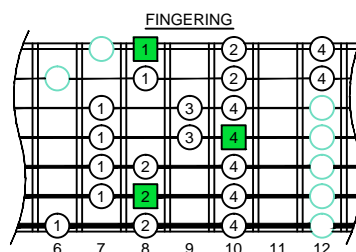

C major scale BAGED octaves (box shapes)

www.cagedoctaves.com

Zon Brookes

C major scale (ionian mode) 3 notes per string GuitarPro6 TAB : BAGED octaves 6E4E1 box shape

Musical notation for the C major scale (ionian mode) in 4/4 time. It includes a treble clef, a key signature of one sharp (F#), and a guitar TAB below with fret numbers for strings E, A, and B.

BAGED octaves (3 notes per string) C major scale (ionian mode) ENTIRE FINGERBOARD NOTE NAMES : 6E4E1 box shape

BAGED octaves (3 notes per string) C major scale (ionian mode) ENTIRE FINGERBOARD INTERVALS : 6E4E1 box shape