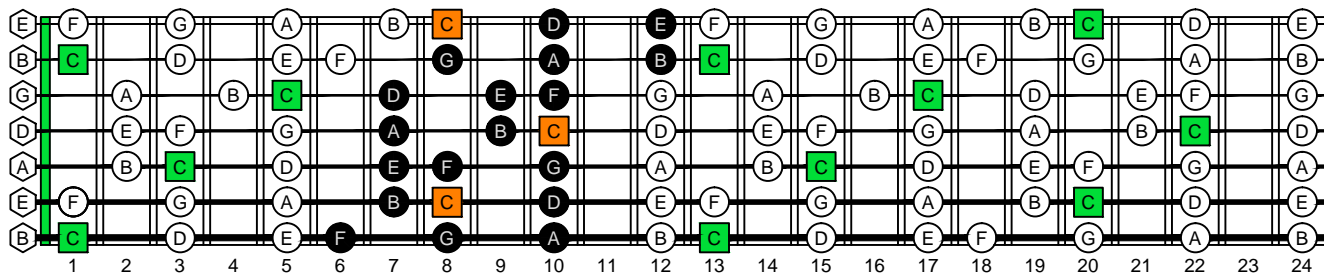

C major scale BAGED octaves (box shapes)

www.cagedoctaves.com

Zon Brookes

C major scale (ionian mode) 3 notes per string GuitarPro6 TAB : BAGED octaves 6E4E1 box shape

Musical notation for the C major scale (ionian mode) in 4/4 time. It includes a treble clef, a key signature of one sharp (F#), and a guitar TAB below with fret numbers for strings E, A, and B.

BAGED octaves (3 notes per string) C major scale (ionian mode) ENTIRE FINGERBOARD NOTE NAMES : 6E4E1 box shape

BAGED octaves (3 notes per string) C major scale (ionian mode) ENTIRE FINGERBOARD INTERVALS : 6E4E1 box shape