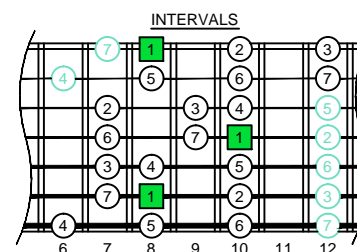

C major scale BAGED octaves (box shapes)

www.cagedoctaves.com

Zon Brookes

C major scale (ionian mode) 3 notes per string GuitarPro6 TAB : BAGED octaves 6E4E1 box shape

Musical notation for the C major scale (ionian mode) in 4/4 time. It includes a treble clef, a key signature of one sharp (F#), and a guitar TAB below with fret numbers for strings E, A, and B.

BAGED octaves (3 notes per string) C major scale (ionian mode) ENTIRE FINGERBOARD NOTE NAMES : 6E4E1 box shape

BAGED octaves (3 notes per string) C major scale (ionian mode) ENTIRE FINGERBOARD INTERVALS : 6E4E1 box shape