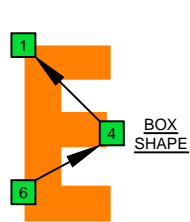

C major scale BAGED octaves (box shapes)

www.cagedoctaves.com

Zon Brookes

C major scale (ionian mode) 3 notes per string GuitarPro6 TAB : BAGED octaves 6E4E1 box shape

Musical notation for the C major scale (ionian mode) in 4/4 time. It includes a treble clef, a key signature of one sharp (F#), and a guitar TAB below with fret numbers for strings E, A, and B.

BAGED octaves (3 notes per string) C major scale (ionian mode) ENTIRE FINGERBOARD NOTE NAMES : 6E4E1 box shape

BAGED octaves (3 notes per string) C major scale (ionian mode) ENTIRE FINGERBOARD INTERVALS : 6E4E1 box shape