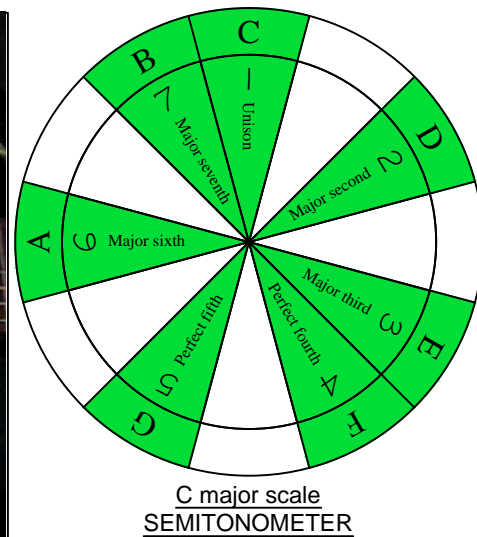

C major scale BAGED octaves (box shapes)

www.cagedoctaves.com

Zon Brookes

C major scale (ionian mode) 3 notes per string GuitarPro6 TAB : BAGED octaves 6E4E1 box shape

Musical notation for the C major scale (ionian mode) in 4/4 time. It includes a treble clef, a key signature of one sharp (F#), and a guitar TAB below with fret numbers for strings E, A, and B.

BAGED octaves (3 notes per string) C major scale (ionian mode) ENTIRE FINGERBOARD NOTE NAMES : 6E4E1 box shape

BAGED octaves (3 notes per string) C major scale (ionian mode) ENTIRE FINGERBOARD INTERVALS : 6E4E1 box shape