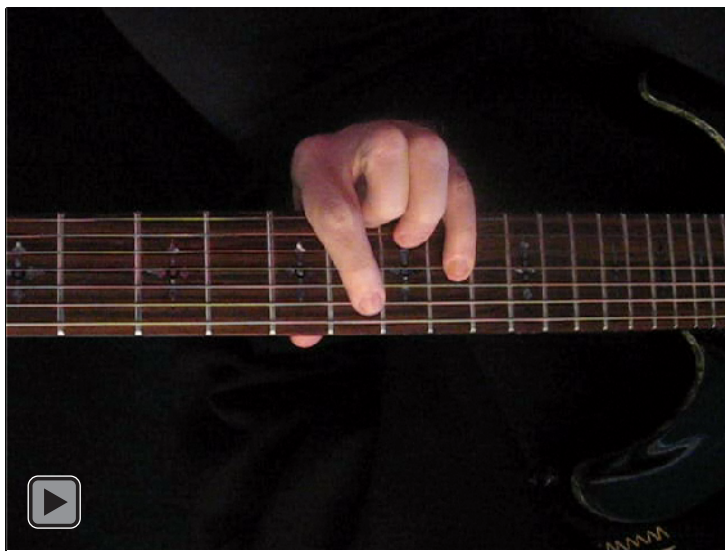

C major scale BAGED octaves (box shapes)

www.cagedoctaves.com

Zon Brookes

C major scale (ionian mode) 3 notes per string GuitarPro6 TAB : BAGED octaves 6E4E1 box shape

Musical notation for the C major scale (ionian mode) in 4/4 time. It includes a treble clef, a key signature of one sharp (F#), and a guitar TAB below with fret numbers for strings E, A, and B.

BAGED octaves (3 notes per string) C major scale (ionian mode) ENTIRE FINGERBOARD NOTE NAMES : 6E4E1 box shape

BAGED octaves (3 notes per string) C major scale (ionian mode) ENTIRE FINGERBOARD INTERVALS : 6E4E1 box shape