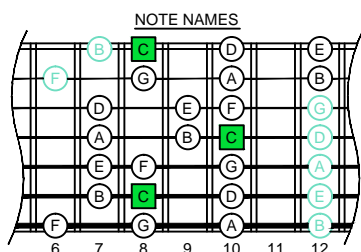

C major scale BAGED octaves (box shapes)

www.cagedoctaves.com

Zon Brookes

C major scale (ionian mode) 3 notes per string GuitarPro6 TAB : BAGED octaves 6E4E1 box shape

Musical notation for the C major scale (ionian mode) in 4/4 time. It includes a treble clef, a key signature of one sharp (F#), and a guitar TAB below with fret numbers for strings E, A, and B.

BAGED octaves (3 notes per string) C major scale (ionian mode) ENTIRE FINGERBOARD NOTE NAMES : 6E4E1 box shape

BAGED octaves (3 notes per string) C major scale (ionian mode) ENTIRE FINGERBOARD INTERVALS : 6E4E1 box shape