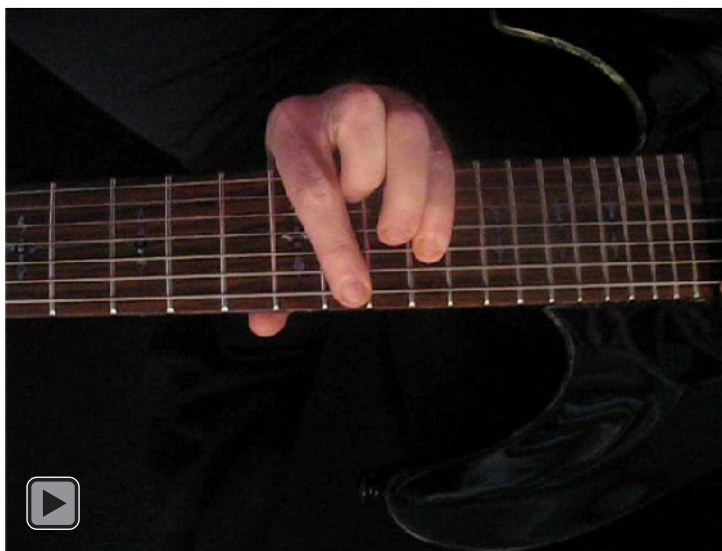

# C major scale BAGED octaves (box shapes)

C major scale SEMITONOMETER

BOX SHAPE

www.cagedoctaves.com

Zon Brookes

C major scale (ionian mode) 3 notes per string GuitarPro6 TAB : BAGED octaves 7B5B2 box shape at 12

Musical notation including a treble clef staff with a melodic line and a guitar tablature staff with fret numbers for strings E, A, and B.

BAGED octaves (3 notes per string) C major scale (ionian mode) ENTIRE FINGERBOARD NOTE NAMES : 7B5B2 box shape at 12

BAGED octaves (3 notes per string) C major scale (ionian mode) ENTIRE FINGERBOARD INTERVALS : 7B5B2 box shape at 12