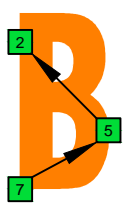

# C major scale BAGED octaves (box shapes)

C major scale SEMITONOMETER

BOX SHAPE

www.cagedoctaves.com

Zon Brookes

C major scale (ionian mode) 3 notes per string GuitarPro6 TAB : BAGED octaves 7B5B2 box shape at 12

Musical notation including a treble clef staff with a melodic line and a guitar tablature staff with fret numbers for strings E, A, and B.

BAGED octaves (3 notes per string) C major scale (ionian mode) ENTIRE FINGERBOARD NOTE NAMES : 7B5B2 box shape at 12

BAGED octaves (3 notes per string) C major scale (ionian mode) ENTIRE FINGERBOARD INTERVALS : 7B5B2 box shape at 12