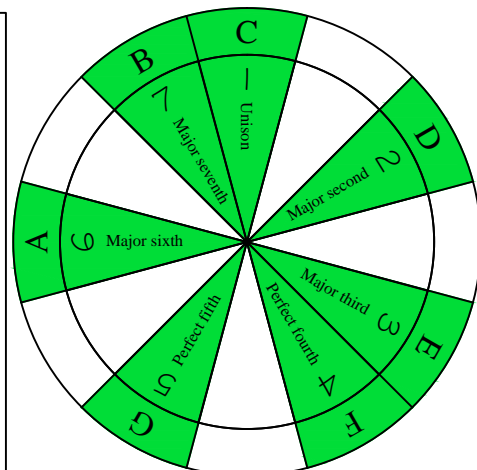

# C major scale BAGED octaves (box shapes)

C major scale SEMITONOMETER

BOX SHAPE

www.cagedoctaves.com

Zon Brookes

C major scale (ionian mode) 3 notes per string GuitarPro6 TAB : BAGED octaves 7B5B2 box shape at 12

Musical notation including a treble clef staff with a melodic line and a guitar tablature staff with fret numbers for strings E, A, and B.

BAGED octaves (3 notes per string) C major scale (ionian mode) ENTIRE FINGERBOARD NOTE NAMES : 7B5B2 box shape at 12

BAGED octaves (3 notes per string) C major scale (ionian mode) ENTIRE FINGERBOARD INTERVALS : 7B5B2 box shape at 12