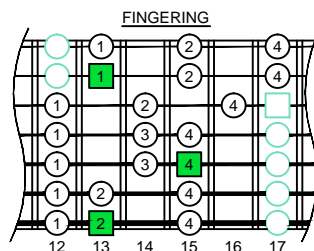

# C major scale BAGED octaves (box shapes)

C major scale SEMITONOMETER

BOX SHAPE

www.cagedoctaves.com

Zon Brookes

C major scale (ionian mode) 3 notes per string GuitarPro6 TAB : BAGED octaves 7B5B2 box shape at 12

Musical notation including a treble clef staff with a melodic line and a guitar tablature staff with fret numbers for strings E, A, and B.

BAGED octaves (3 notes per string) C major scale (ionian mode) ENTIRE FINGERBOARD NOTE NAMES : 7B5B2 box shape at 12

BAGED octaves (3 notes per string) C major scale (ionian mode) ENTIRE FINGERBOARD INTERVALS : 7B5B2 box shape at 12