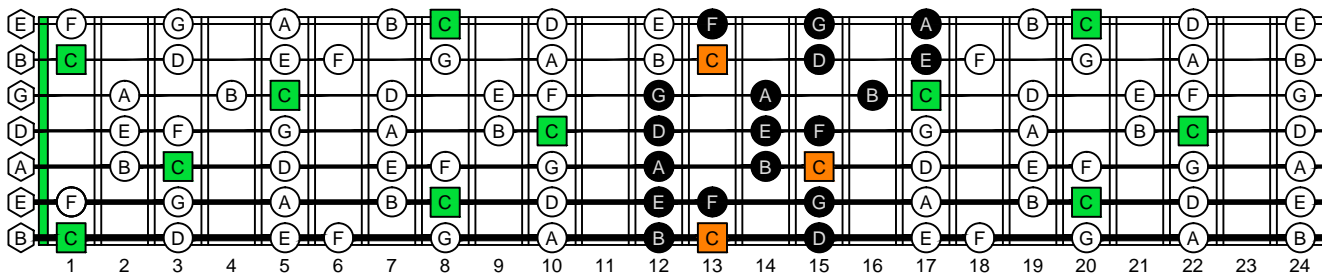

# C major scale BAGED octaves (box shapes)

C major scale SEMITONOMETER

BOX SHAPE

www.cagedoctaves.com

Zon Brookes

C major scale (ionian mode) 3 notes per string GuitarPro6 TAB : BAGED octaves 7B5B2 box shape at 12

Musical notation including a treble clef staff with a melodic line and a guitar tablature staff with fret numbers for strings E, A, and B.

BAGED octaves (3 notes per string) C major scale (ionian mode) ENTIRE FINGERBOARD NOTE NAMES : 7B5B2 box shape at 12

BAGED octaves (3 notes per string) C major scale (ionian mode) ENTIRE FINGERBOARD INTERVALS : 7B5B2 box shape at 12