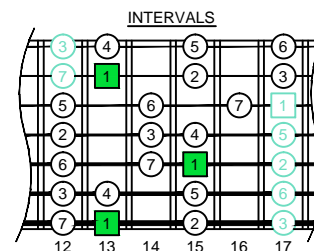

# C major scale BAGED octaves (box shapes)

C major scale SEMITONOMETER

BOX SHAPE

www.cagedoctaves.com

Zon Brookes

C major scale (ionian mode) 3 notes per string GuitarPro6 TAB : BAGED octaves 7B5B2 box shape at 12

Musical notation including a treble clef staff with a melodic line and a guitar tablature staff with fret numbers for strings E, A, and B.

BAGED octaves (3 notes per string) C major scale (ionian mode) ENTIRE FINGERBOARD NOTE NAMES : 7B5B2 box shape at 12

BAGED octaves (3 notes per string) C major scale (ionian mode) ENTIRE FINGERBOARD INTERVALS : 7B5B2 box shape at 12