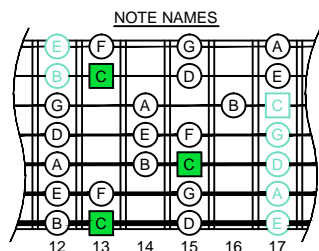

# C major scale BAGED octaves (box shapes)

C major scale SEMITONOMETER

BOX SHAPE

www.cagedoctaves.com

Zon Brookes

C major scale (ionian mode) 3 notes per string GuitarPro6 TAB : BAGED octaves 7B5B2 box shape at 12

Musical notation including a treble clef staff with a melodic line and a guitar tablature staff with fret numbers for strings E, A, and B.

BAGED octaves (3 notes per string) C major scale (ionian mode) ENTIRE FINGERBOARD NOTE NAMES : 7B5B2 box shape at 12

BAGED octaves (3 notes per string) C major scale (ionian mode) ENTIRE FINGERBOARD INTERVALS : 7B5B2 box shape at 12