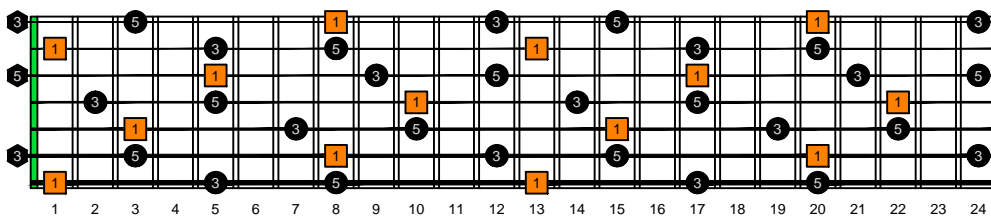

BAGED octaves C natural - FINGERBOARD OCTAVE SHAPES

BAGED octaves C major arpeggio ENTIRE FINGERBOARD INTERVALS

BAGED octaves C major arpeggio ENTIRE FINGERBOARD INTERVALS : 7B5B2 box shape

BAGED octaves C major arpeggio ENTIRE FINGERBOARD INTERVALS : 5A3 box shape

BAGED octaves C major arpeggio ENTIRE FINGERBOARD INTERVALS : 6G3G1 box shape

BAGED octaves C major arpeggio ENTIRE FINGERBOARD INTERVALS : 6E4E1 box shape

BAGED octaves C major arpeggio ENTIRE FINGERBOARD INTERVALS : 7D4D2 box shape

BAGED octaves C major arpeggio ENTIRE FINGERBOARD INTERVALS : 7B5B2 box shape at 12