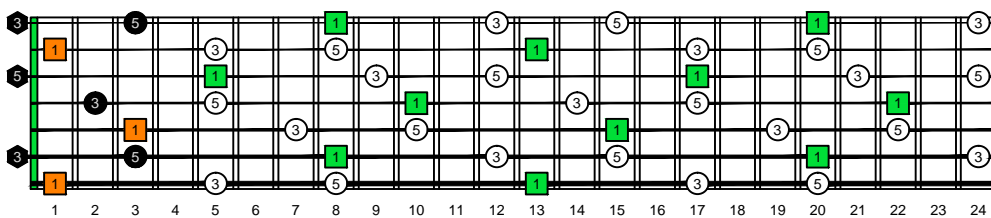

BAGED octaves C natural - FINGERBOARD OCTAVE SHAPES

BAGED octaves C major arpeggio ENTIRE FINGERBOARD INTERVALS

BAGED octaves C major arpeggio ENTIRE FINGERBOARD INTERVALS : 7B5B2 box shape

BAGED octaves C major arpeggio ENTIRE FINGERBOARD INTERVALS : 5A3 box shape

BAGED octaves C major arpeggio ENTIRE FINGERBOARD INTERVALS : 6G3G1 box shape

BAGED octaves C major arpeggio ENTIRE FINGERBOARD INTERVALS : 6E4E1 box shape

BAGED octaves C major arpeggio ENTIRE FINGERBOARD INTERVALS : 7D4D2 box shape

BAGED octaves C major arpeggio ENTIRE FINGERBOARD INTERVALS : 7B5B2 box shape at 12