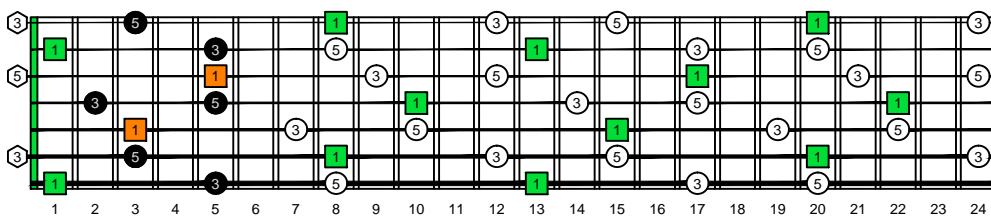

BAGED octaves C natural - FINGERBOARD OCTAVE SHAPES

BAGED octaves C major arpeggio ENTIRE FINGERBOARD INTERVALS

BAGED octaves C major arpeggio ENTIRE FINGERBOARD INTERVALS : 7B5B2 box shape

BAGED octaves C major arpeggio ENTIRE FINGERBOARD INTERVALS : 5A3 box shape

BAGED octaves C major arpeggio ENTIRE FINGERBOARD INTERVALS : 6G3G1 box shape

BAGED octaves C major arpeggio ENTIRE FINGERBOARD INTERVALS : 6E4E1 box shape

BAGED octaves C major arpeggio ENTIRE FINGERBOARD INTERVALS : 7D4D2 box shape

BAGED octaves C major arpeggio ENTIRE FINGERBOARD INTERVALS : 7B5B2 box shape at 12