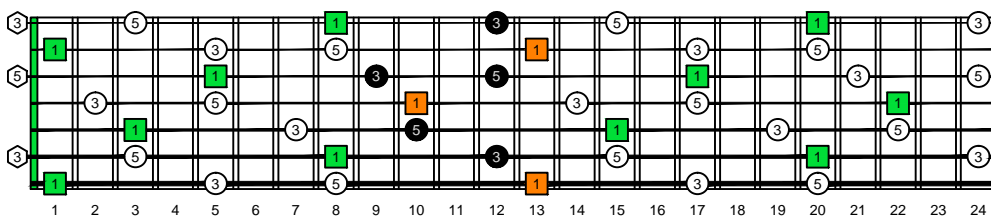

BAGED octaves C natural - FINGERBOARD OCTAVE SHAPES

BAGED octaves C major arpeggio ENTIRE FINGERBOARD INTERVALS

BAGED octaves C major arpeggio ENTIRE FINGERBOARD INTERVALS : 7B5B2 box shape

BAGED octaves C major arpeggio ENTIRE FINGERBOARD INTERVALS : 5A3 box shape

BAGED octaves C major arpeggio ENTIRE FINGERBOARD INTERVALS : 6G3G1 box shape

BAGED octaves C major arpeggio ENTIRE FINGERBOARD INTERVALS : 6E4E1 box shape

BAGED octaves C major arpeggio ENTIRE FINGERBOARD INTERVALS : 7D4D2 box shape

BAGED octaves C major arpeggio ENTIRE FINGERBOARD INTERVALS : 7B5B2 box shape at 12