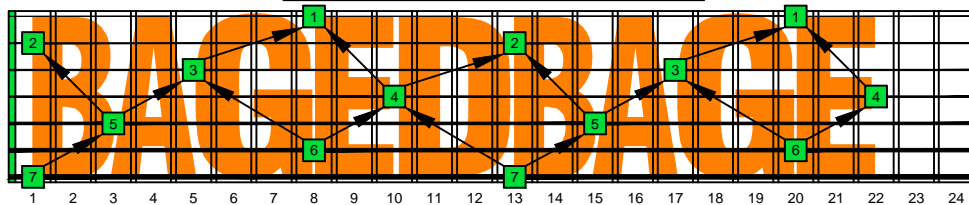

BAGED octaves C natural - FINGERBOARD OCTAVE SHAPES

BAGED octaves C major arpeggio ENTIRE FINGERBOARD INTERVALS

BAGED octaves C major arpeggio ENTIRE FINGERBOARD INTERVALS : 7B5B2 box shape

BAGED octaves C major arpeggio ENTIRE FINGERBOARD INTERVALS : 5A3 box shape

BAGED octaves C major arpeggio ENTIRE FINGERBOARD INTERVALS : 6G3G1 box shape

BAGED octaves C major arpeggio ENTIRE FINGERBOARD INTERVALS : 6E4E1 box shape

BAGED octaves C major arpeggio ENTIRE FINGERBOARD INTERVALS : 7D4D2 box shape