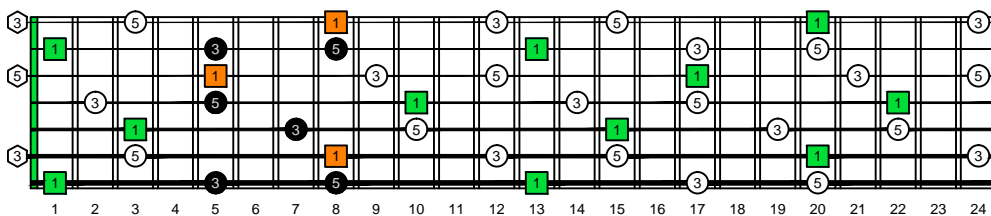

BAGED octaves C natural - FINGERBOARD OCTAVE SHAPES

BAGED octaves C major arpeggio ENTIRE FINGERBOARD INTERVALS

BAGED octaves C major arpeggio ENTIRE FINGERBOARD INTERVALS : 7B5B2 box shape

BAGED octaves C major arpeggio ENTIRE FINGERBOARD INTERVALS : 5A3 box shape

BAGED octaves C major arpeggio ENTIRE FINGERBOARD INTERVALS : 6G3G1 box shape

BAGED octaves C major arpeggio ENTIRE FINGERBOARD INTERVALS : 6E4E1 box shape

BAGED octaves C major arpeggio ENTIRE FINGERBOARD INTERVALS : 7D4D2 box shape

BAGED octaves C major arpeggio ENTIRE FINGERBOARD INTERVALS : 7B5B2 box shape at 12