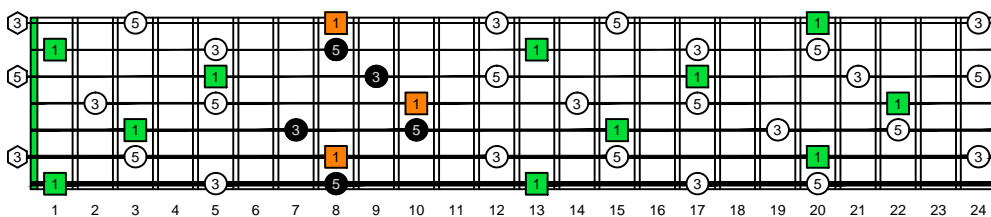

BAGED octaves C natural - FINGERBOARD OCTAVE SHAPES

BAGED octaves C major arpeggio ENTIRE FINGERBOARD INTERVALS

BAGED octaves C major arpeggio ENTIRE FINGERBOARD INTERVALS : 7B5B2 box shape

BAGED octaves C major arpeggio ENTIRE FINGERBOARD INTERVALS : 5A3 box shape

BAGED octaves C major arpeggio ENTIRE FINGERBOARD INTERVALS : 6G3G1 box shape

BAGED octaves C major arpeggio ENTIRE FINGERBOARD INTERVALS : 6E4E1 box shape

BAGED octaves C major arpeggio ENTIRE FINGERBOARD INTERVALS : 7D4D2 box shape

BAGED octaves C major arpeggio ENTIRE FINGERBOARD INTERVALS : 7B5B2 box shape at 12