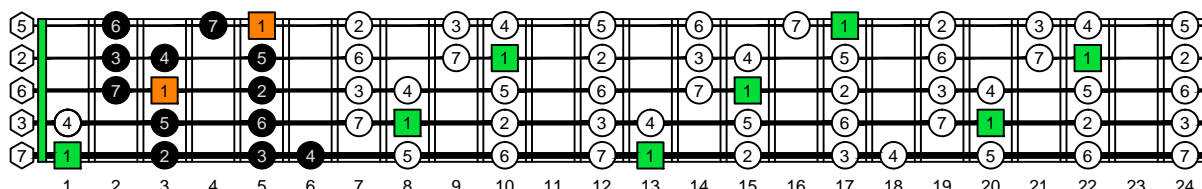

BAGED octaves - ENTIRE FINGERBOARD OCTAVE SHAPES

BAGED octaves C major scale (ionian mode) ENTIRE FINGERBOARD INTERVALS

BAGED octaves C major scale (ionian mode) ENTIRE FINGERBOARD INTERVALS : 5B3 box shape

BAGED octaves C major scale (ionian mode) ENTIRE FINGERBOARD INTERVALS : 3A1 box shape

BAGED octaves C major scale (ionian mode) ENTIRE FINGERBOARD INTERVALS : 4G1 box shape

BAGED octaves C major scale (ionian mode) ENTIRE FINGERBOARD INTERVALS : 4E2 box shape

BAGED octaves C major scale (ionian mode) ENTIRE FINGERBOARD INTERVALS : 5D2 box shape

BAGED octaves C major scale (ionian mode) ENTIRE FINGERBOARD INTERVALS : 5B3 box shape at 12