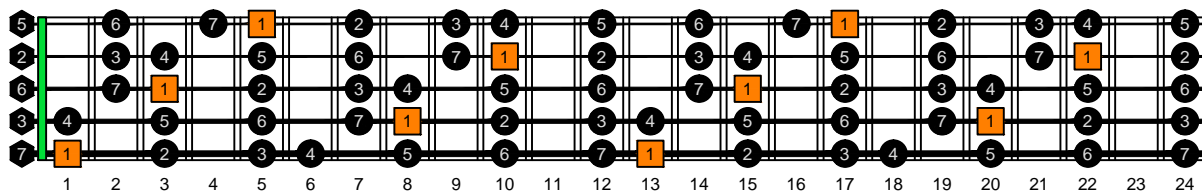

BAGED octaves - ENTIRE FINGERBOARD OCTAVE SHAPES

BAGED octaves C major scale (ionian mode) ENTIRE FINGERBOARD INTERVALS

BAGED octaves C major scale (ionian mode) ENTIRE FINGERBOARD INTERVALS : 5B3 box shape

BAGED octaves C major scale (ionian mode) ENTIRE FINGERBOARD INTERVALS : 3A1 box shape

BAGED octaves C major scale (ionian mode) ENTIRE FINGERBOARD INTERVALS : 4G1 box shape

BAGED octaves C major scale (ionian mode) ENTIRE FINGERBOARD INTERVALS : 4E2 box shape

BAGED octaves C major scale (ionian mode) ENTIRE FINGERBOARD INTERVALS : 5D2 box shape

BAGED octaves C major scale (ionian mode) ENTIRE FINGERBOARD INTERVALS : 5B3 box shape at 12