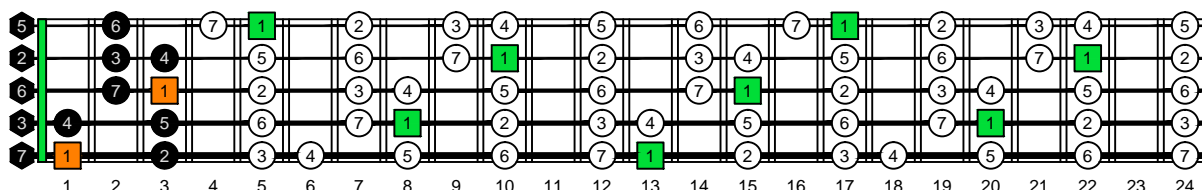

BAGED octaves - ENTIRE FINGERBOARD OCTAVE SHAPES

BAGED octaves C major scale (ionian mode) ENTIRE FINGERBOARD INTERVALS

BAGED octaves C major scale (ionian mode) ENTIRE FINGERBOARD INTERVALS : 5B3 box shape

BAGED octaves C major scale (ionian mode) ENTIRE FINGERBOARD INTERVALS : 3A1 box shape

BAGED octaves C major scale (ionian mode) ENTIRE FINGERBOARD INTERVALS : 4G1 box shape

BAGED octaves C major scale (ionian mode) ENTIRE FINGERBOARD INTERVALS : 4E2 box shape

BAGED octaves C major scale (ionian mode) ENTIRE FINGERBOARD INTERVALS : 5D2 box shape

BAGED octaves C major scale (ionian mode) ENTIRE FINGERBOARD INTERVALS : 5B3 box shape at 12