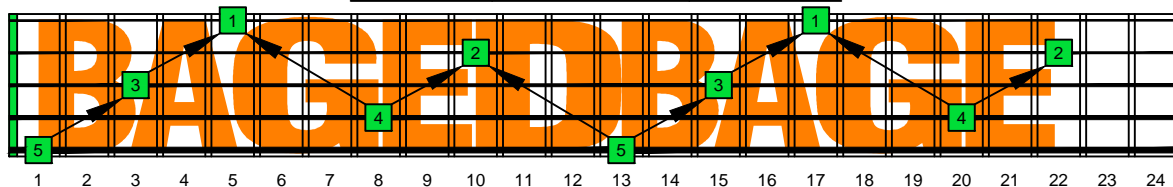

BAGED octaves - ENTIRE FINGERBOARD OCTAVE SHAPES

BAGED octaves C major scale (ionian mode) ENTIRE FINGERBOARD INTERVALS

BAGED octaves C major scale (ionian mode) ENTIRE FINGERBOARD INTERVALS : 5B3 box shape

BAGED octaves C major scale (ionian mode) ENTIRE FINGERBOARD INTERVALS : 3A1 box shape

BAGED octaves C major scale (ionian mode) ENTIRE FINGERBOARD INTERVALS : 4G1 box shape

BAGED octaves C major scale (ionian mode) ENTIRE FINGERBOARD INTERVALS : 4E2 box shape

BAGED octaves C major scale (ionian mode) ENTIRE FINGERBOARD INTERVALS : 5D2 box shape

BAGED octaves C major scale (ionian mode) ENTIRE FINGERBOARD INTERVALS : 5B3 box shape at 12