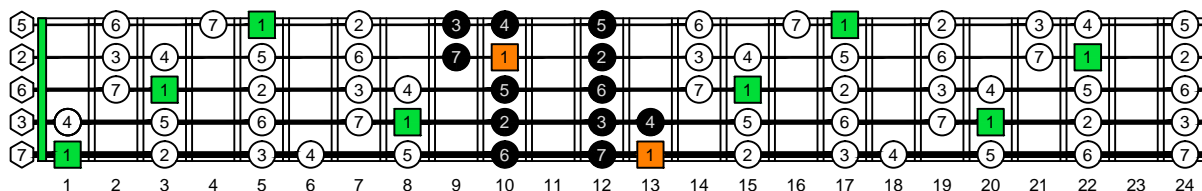

BAGED octaves - ENTIRE FINGERBOARD OCTAVE SHAPES

BAGED octaves C major scale (ionian mode) ENTIRE FINGERBOARD INTERVALS

BAGED octaves C major scale (ionian mode) ENTIRE FINGERBOARD INTERVALS : 5B3 box shape

BAGED octaves C major scale (ionian mode) ENTIRE FINGERBOARD INTERVALS : 3A1 box shape

BAGED octaves C major scale (ionian mode) ENTIRE FINGERBOARD INTERVALS : 4G1 box shape

BAGED octaves C major scale (ionian mode) ENTIRE FINGERBOARD INTERVALS : 4E2 box shape

BAGED octaves C major scale (ionian mode) ENTIRE FINGERBOARD INTERVALS : 5D2 box shape

BAGED octaves C major scale (ionian mode) ENTIRE FINGERBOARD INTERVALS : 5B3 box shape at 12