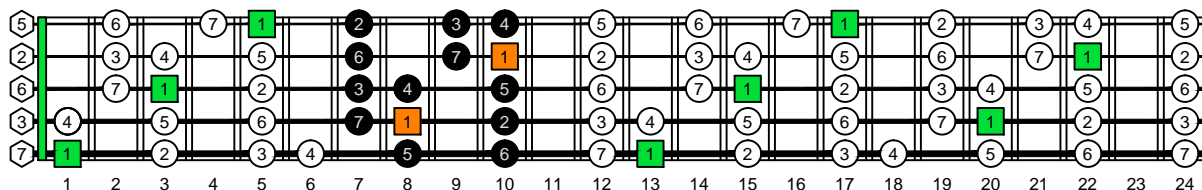

BAGED octaves - ENTIRE FINGERBOARD OCTAVE SHAPES

BAGED octaves C major scale (ionian mode) ENTIRE FINGERBOARD INTERVALS

BAGED octaves C major scale (ionian mode) ENTIRE FINGERBOARD INTERVALS : 5B3 box shape

BAGED octaves C major scale (ionian mode) ENTIRE FINGERBOARD INTERVALS : 3A1 box shape

BAGED octaves C major scale (ionian mode) ENTIRE FINGERBOARD INTERVALS : 4G1 box shape

BAGED octaves C major scale (ionian mode) ENTIRE FINGERBOARD INTERVALS : 4E2 box shape

BAGED octaves C major scale (ionian mode) ENTIRE FINGERBOARD INTERVALS : 5D2 box shape

BAGED octaves C major scale (ionian mode) ENTIRE FINGERBOARD INTERVALS : 5B3 box shape at 12