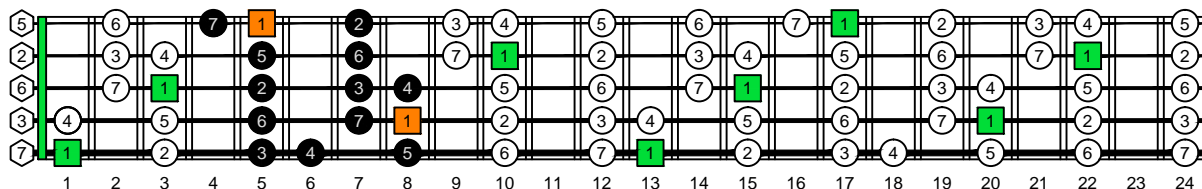

BAGED octaves - ENTIRE FINGERBOARD OCTAVE SHAPES

BAGED octaves C major scale (ionian mode) ENTIRE FINGERBOARD INTERVALS

BAGED octaves C major scale (ionian mode) ENTIRE FINGERBOARD INTERVALS : 5B3 box shape

BAGED octaves C major scale (ionian mode) ENTIRE FINGERBOARD INTERVALS : 3A1 box shape

BAGED octaves C major scale (ionian mode) ENTIRE FINGERBOARD INTERVALS : 4G1 box shape

BAGED octaves C major scale (ionian mode) ENTIRE FINGERBOARD INTERVALS : 4E2 box shape

BAGED octaves C major scale (ionian mode) ENTIRE FINGERBOARD INTERVALS : 5D2 box shape

BAGED octaves C major scale (ionian mode) ENTIRE FINGERBOARD INTERVALS : 5B3 box shape at 12