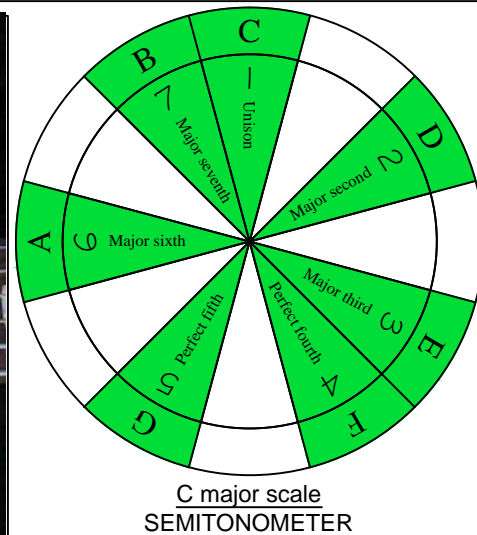

C major scale AGED octaves (box shapes)

www.cagedoctaves.com

Zon Brookes

GuitarPro6 C major scale (ionian mode) TAB : BAGED octaves 4A2 box shape

BCAGED octaves C major scale (ionian mode) ENTIRE FINGERBOARD NOTE NAMES : 4A2 box shape

BCAGED octaves C major scale (ionian mode) ENTIRE FINGERBOARD INTERVALS : 4A2 box shape