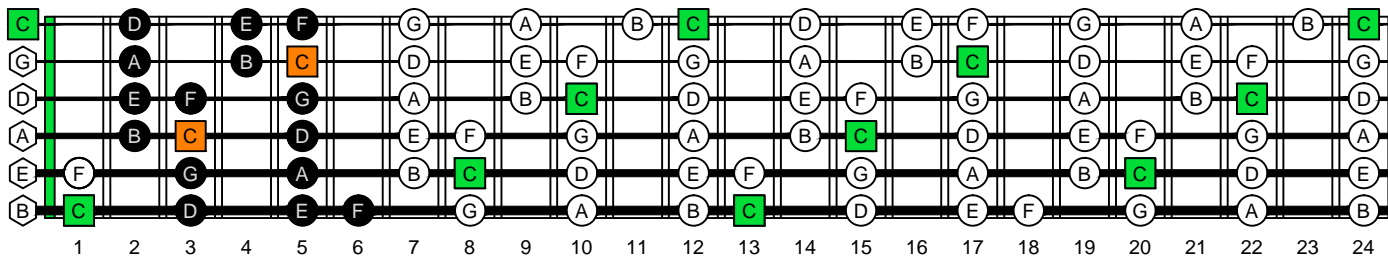

C major scale AGED octaves (box shapes)

www.cagedoctaves.com

Zon Brookes

GuitarPro6 C major scale (ionian mode) TAB : BAGED octaves 4A2 box shape

BCAGED octaves C major scale (ionian mode) ENTIRE FINGERBOARD NOTE NAMES : 4A2 box shape

BCAGED octaves C major scale (ionian mode) ENTIRE FINGERBOARD INTERVALS : 4A2 box shape