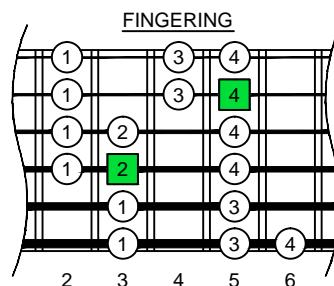

C major scale AGED octaves (box shapes)

www.cagedoctaves.com

Zon Brookes

GuitarPro6 C major scale (ionian mode) TAB : BAGED octaves 4A2 box shape

BCAGED octaves C major scale (ionian mode) ENTIRE FINGERBOARD NOTE NAMES : 4A2 box shape

BCAGED octaves C major scale (ionian mode) ENTIRE FINGERBOARD INTERVALS : 4A2 box shape