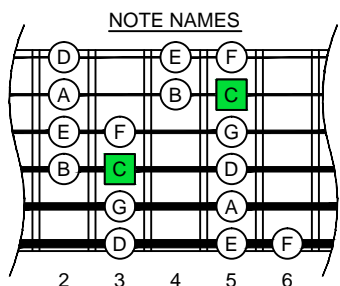

C major scale AGED octaves (box shapes)

www.cagedoctaves.com

Zon Brookes

GuitarPro6 C major scale (ionian mode) TAB : BAGED octaves 4A2 box shape

BCAGED octaves C major scale (ionian mode) ENTIRE FINGERBOARD NOTE NAMES : 4A2 box shape

BCAGED octaves C major scale (ionian mode) ENTIRE FINGERBOARD INTERVALS : 4A2 box shape