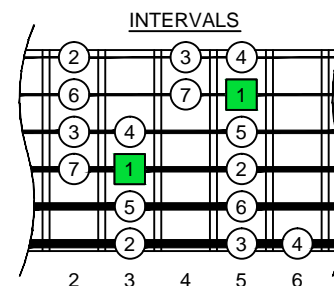

C major scale AGED octaves (box shapes)

www.cagedoctaves.com

Zon Brookes

GuitarPro6 C major scale (ionian mode) TAB : BAGED octaves 4A2 box shape

BCAGED octaves C major scale (ionian mode) ENTIRE FINGERBOARD NOTE NAMES : 4A2 box shape

BCAGED octaves C major scale (ionian mode) ENTIRE FINGERBOARD INTERVALS : 4A2 box shape