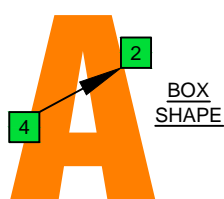

C major scale AGED octaves (box shapes)

www.cagedoctaves.com

Zon Brookes

GuitarPro6 C major scale (ionian mode) TAB : BAGED octaves 4A2 box shape

BCAGED octaves C major scale (ionian mode) ENTIRE FINGERBOARD NOTE NAMES : 4A2 box shape

BCAGED octaves C major scale (ionian mode) ENTIRE FINGERBOARD INTERVALS : 4A2 box shape