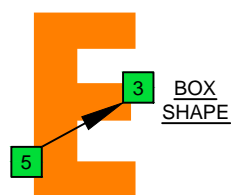

C major scale BAGED octaves (box shapes)

www.cagedoctaves.com

Zon Brookes

GuitarPro6 C major scale (ionian mode) TAB : BAGED octaves 5E3 box shape

BCAGED octaves C major scale (ionian mode) ENTIRE FINGERBOARD NOTE NAMES : 5E3 box shape

BCAGED octaves C major scale (ionian mode) ENTIRE FINGERBOARD INTERVALS : 5E3 box shape