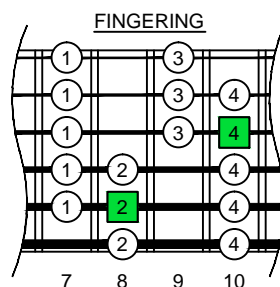

C major scale BAGED octaves (box shapes)

www.cagedoctaves.com

Zon Brookes

GuitarPro6 C major scale (ionian mode) TAB : BAGED octaves 5E3 box shape

BCAGED octaves C major scale (ionian mode) ENTIRE FINGERBOARD NOTE NAMES : 5E3 box shape

BCAGED octaves C major scale (ionian mode) ENTIRE FINGERBOARD INTERVALS : 5E3 box shape