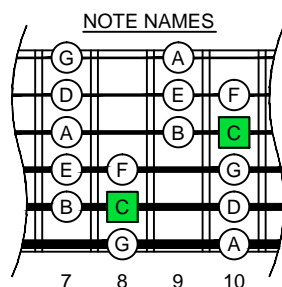

C major scale BAGED octaves (box shapes)

www.cagedoctaves.com

Zon Brookes

GuitarPro6 C major scale (ionian mode) TAB : BAGED octaves 5E3 box shape

BCAGED octaves C major scale (ionian mode) ENTIRE FINGERBOARD NOTE NAMES : 5E3 box shape

BCAGED octaves C major scale (ionian mode) ENTIRE FINGERBOARD INTERVALS : 5E3 box shape