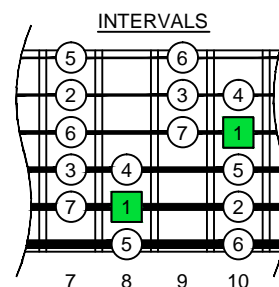

C major scale BAGED octaves (box shapes)

www.cagedoctaves.com

Zon Brookes

GuitarPro6 C major scale (ionian mode) TAB : BAGED octaves 5E3 box shape

BCAGED octaves C major scale (ionian mode) ENTIRE FINGERBOARD NOTE NAMES : 5E3 box shape

BCAGED octaves C major scale (ionian mode) ENTIRE FINGERBOARD INTERVALS : 5E3 box shape