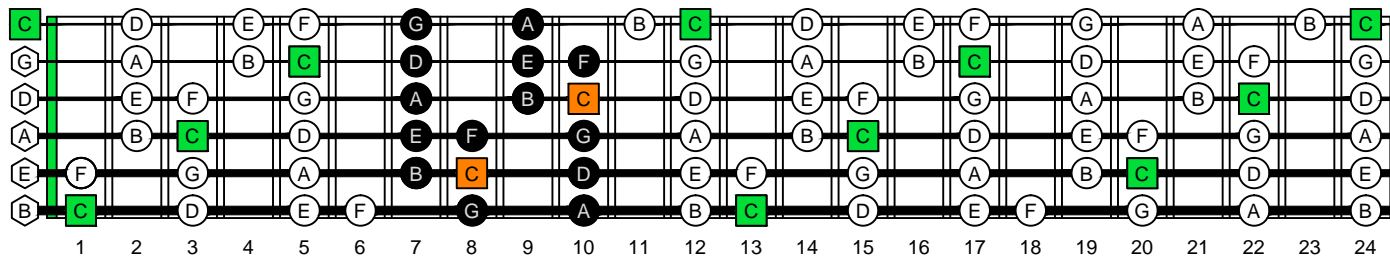

C major scale BAGED octaves (box shapes)

www.cagedoctaves.com

Zon Brookes

GuitarPro6 C major scale (ionian mode) TAB : BAGED octaves 5E3 box shape

BCAGED octaves C major scale (ionian mode) ENTIRE FINGERBOARD NOTE NAMES : 5E3 box shape

BCAGED octaves C major scale (ionian mode) ENTIRE FINGERBOARD INTERVALS : 5E3 box shape