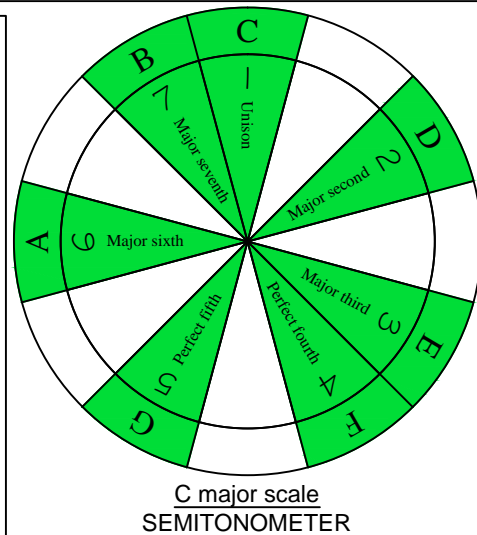

C major scale BAGED octaves (box shapes)

www.cagedoctaves.com

Zon Brookes

GuitarPro6 C major scale (ionian mode) TAB : BAGED octaves 5E3 box shape

BCAGED octaves C major scale (ionian mode) ENTIRE FINGERBOARD NOTE NAMES : 5E3 box shape

BCAGED octaves C major scale (ionian mode) ENTIRE FINGERBOARD INTERVALS : 5E3 box shape