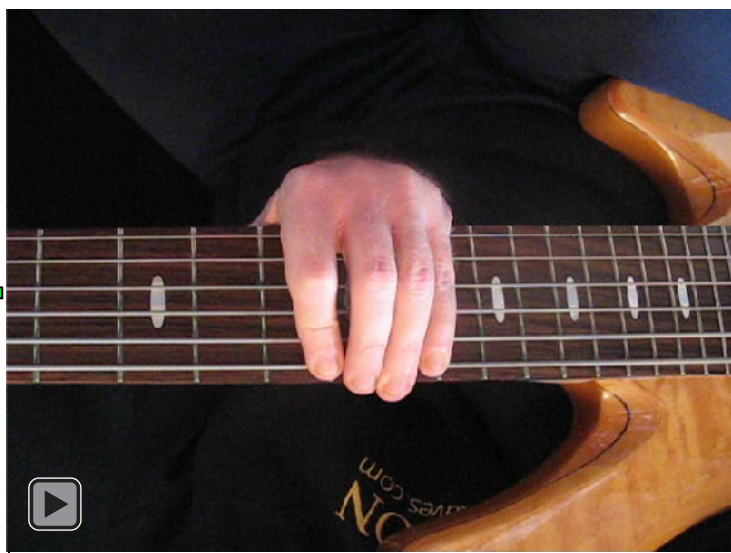

# C major scale BAGED octaves (box shapes)

www.cagedoctaves.com

Zon Brookes

GuitarPro6 C major scale (ionian mode) TAB : BAGED octaves 6D3D1 box shape

BCAGED octaves C major scale (ionian mode) ENTIRE FINGERBOARD NOTE NAMES : 6D3D1 box shape

BCAGED octaves C major scale (ionian mode) ENTIRE FINGERBOARD INTERVALS : 6D3D1 box shape