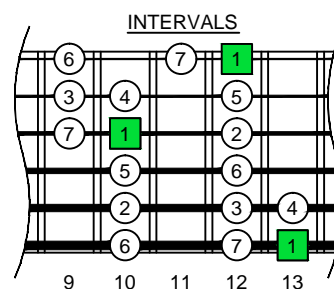

# C major scale BAGED octaves (box shapes)

www.cagedoctaves.com

Zon Brookes

GuitarPro6 C major scale (ionian mode) TAB : BAGED octaves 6D3D1 box shape

BCAGED octaves C major scale (ionian mode) ENTIRE FINGERBOARD NOTE NAMES : 6D3D1 box shape

BCAGED octaves C major scale (ionian mode) ENTIRE FINGERBOARD INTERVALS : 6D3D1 box shape