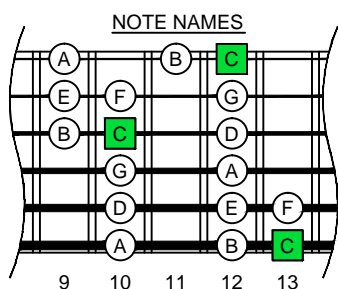

# C major scale BAGED octaves (box shapes)

www.cagedoctaves.com

Zon Brookes

GuitarPro6 C major scale (ionian mode) TAB : BAGED octaves 6D3D1 box shape

BCAGED octaves C major scale (ionian mode) ENTIRE FINGERBOARD NOTE NAMES : 6D3D1 box shape

BCAGED octaves C major scale (ionian mode) ENTIRE FINGERBOARD INTERVALS : 6D3D1 box shape