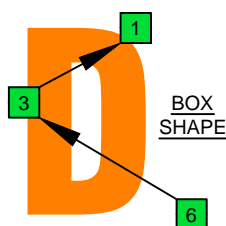

# C major scale BAGED octaves (box shapes)

www.cagedoctaves.com

Zon Brookes

GuitarPro6 C major scale (ionian mode) TAB : BAGED octaves 6D3D1 box shape

BCAGED octaves C major scale (ionian mode) ENTIRE FINGERBOARD NOTE NAMES : 6D3D1 box shape

BCAGED octaves C major scale (ionian mode) ENTIRE FINGERBOARD INTERVALS : 6D3D1 box shape