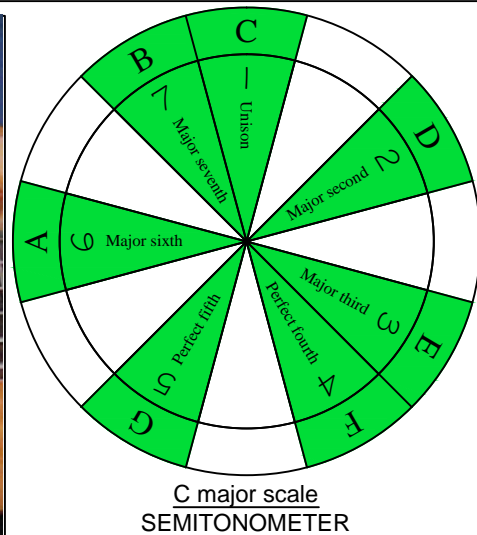

# C major scale BAGED octaves (box shapes)

www.cagedoctaves.com

Zon Brookes

GuitarPro6 C major scale (ionian mode) TAB : BAGED octaves 6D3D1 box shape

BCAGED octaves C major scale (ionian mode) ENTIRE FINGERBOARD NOTE NAMES : 6D3D1 box shape

BCAGED octaves C major scale (ionian mode) ENTIRE FINGERBOARD INTERVALS : 6D3D1 box shape