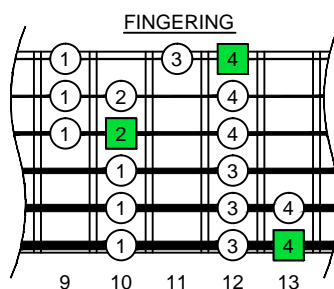

# C major scale BAGED octaves (box shapes)

www.cagedoctaves.com

Zon Brookes

GuitarPro6 C major scale (ionian mode) TAB : BAGED octaves 6D3D1 box shape

BCAGED octaves C major scale (ionian mode) ENTIRE FINGERBOARD NOTE NAMES : 6D3D1 box shape

BCAGED octaves C major scale (ionian mode) ENTIRE FINGERBOARD INTERVALS : 6D3D1 box shape