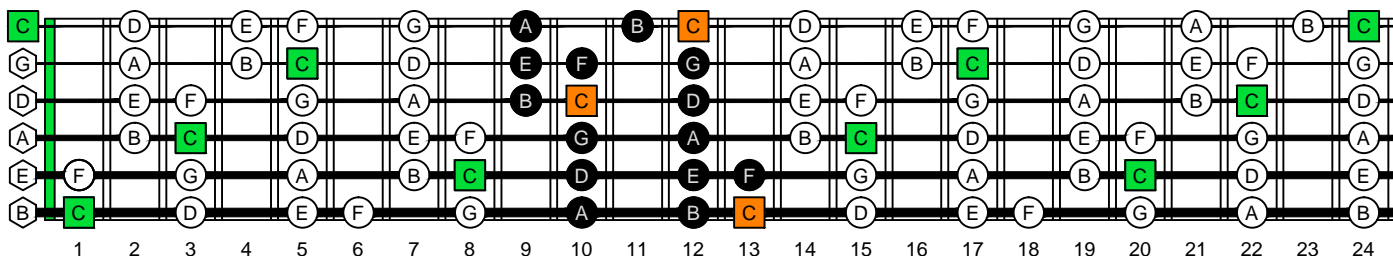

# C major scale BAGED octaves (box shapes)

www.cagedoctaves.com

Zon Brookes

GuitarPro6 C major scale (ionian mode) TAB : BAGED octaves 6D3D1 box shape

BCAGED octaves C major scale (ionian mode) ENTIRE FINGERBOARD NOTE NAMES : 6D3D1 box shape

BCAGED octaves C major scale (ionian mode) ENTIRE FINGERBOARD INTERVALS : 6D3D1 box shape