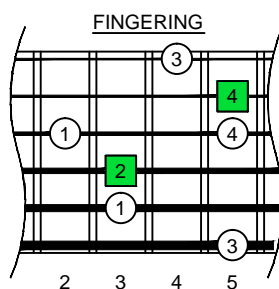

C major arpeggio  
**BAGED**  
octaves  
(box shapes)

C major arpeggio  
SEMITONOMETER

www.cagedoctaves.com

Zon Brookes

GuitarPro6 C major arpeggio TAB : BAGED octaves 4A2 box shape

E-Bass6  
T  
A  
B

BCAGED octaves C major arpeggio ENTIRE FINGERBOARD NOTE NAMES : 4A2 box shape

BCAGED octaves C major arpeggio ENTIRE FINGERBOARD INTERVALS : 4A2 box shape