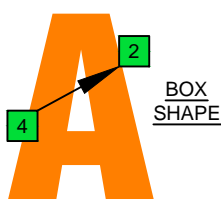

C major arpeggio  
**BAGED**  
octaves  
(box shapes)

C major arpeggio  
SEMITONOMETER

www.cagedoctaves.com

Zon Brookes

GuitarPro6 C major arpeggio TAB : BAGED octaves 4A2 box shape

E-Bass6  
T  
A  
B

BCAGED octaves C major arpeggio ENTIRE FINGERBOARD NOTE NAMES : 4A2 box shape

BCAGED octaves C major arpeggio ENTIRE FINGERBOARD INTERVALS : 4A2 box shape