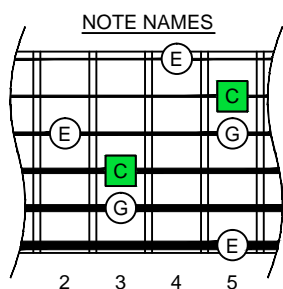

C major arpeggio  
**BAGED**  
octaves  
(box shapes)

C major arpeggio  
SEMITONOMETER

www.cagedoctaves.com

Zon Brookes

GuitarPro6 C major arpeggio TAB : BAGED octaves 4A2 box shape

E-Bass6  
T  
A  
B

BCAGED octaves C major arpeggio ENTIRE FINGERBOARD NOTE NAMES : 4A2 box shape

BCAGED octaves C major arpeggio ENTIRE FINGERBOARD INTERVALS : 4A2 box shape