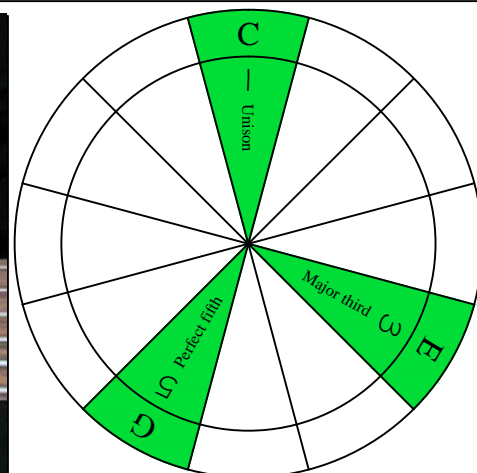

C major arpeggio  
**BAGED**  
octaves  
(box shapes)

C major arpeggio  
SEMITONOMETER

www.cagedoctaves.com

Zon Brookes

GuitarPro6 C major arpeggio TAB : BAGED octaves 4A2 box shape

E-Bass6  
T  
A  
B

BCAGED octaves C major arpeggio ENTIRE FINGERBOARD NOTE NAMES : 4A2 box shape

BCAGED octaves C major arpeggio ENTIRE FINGERBOARD INTERVALS : 4A2 box shape