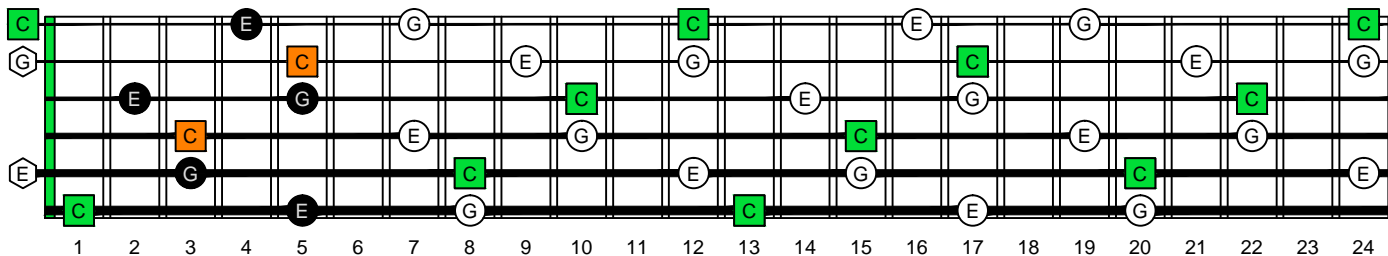

C major arpeggio  
**BAGED**  
octaves  
(box shapes)

C major arpeggio  
SEMITONOMETER

www.cagedoctaves.com

Zon Brookes

GuitarPro6 C major arpeggio TAB : BAGED octaves 4A2 box shape

E-Bass6  
T  
A  
B

BCAGED octaves C major arpeggio ENTIRE FINGERBOARD NOTE NAMES : 4A2 box shape

BCAGED octaves C major arpeggio ENTIRE FINGERBOARD INTERVALS : 4A2 box shape