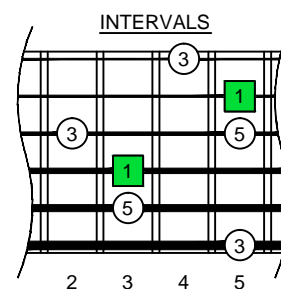

C major arpeggio  
**BAGED**  
octaves  
(box shapes)

C major arpeggio  
SEMITONOMETER

www.cagedoctaves.com

Zon Brookes

GuitarPro6 C major arpeggio TAB : BAGED octaves 4A2 box shape

E-Bass6  
T  
A  
B

BCAGED octaves C major arpeggio ENTIRE FINGERBOARD NOTE NAMES : 4A2 box shape

BCAGED octaves C major arpeggio ENTIRE FINGERBOARD INTERVALS : 4A2 box shape