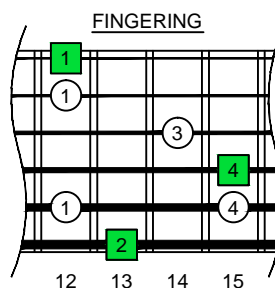

C
major arpeggio
SAGED
octaves
(box shapes)

C major arpeggio
SEMITONOMETER

www.cagedoctaves.com

Zon Brookes

GuitarPro6 C major arpeggio TAB : BAGED octaves 6B4C1 box shape at 12

BCAGED octaves C major arpeggio ENTIRE FINGERBOARD NOTE NAMES : 6B4C1 box shape at 12

BCAGED octaves C major arpeggio ENTIRE FINGERBOARD INTERVALS : 6B4C1 box shape at 12