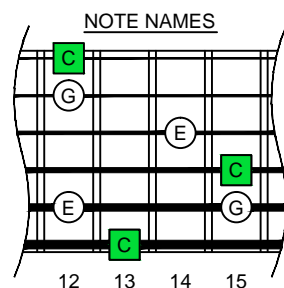

C
major arpeggio
SAGED
octaves
(box shapes)

C major arpeggio
SEMITONOMETER

www.cagedoctaves.com

Zon Brookes

GuitarPro6 C major arpeggio TAB : BAGED octaves 6B4C1 box shape at 12

BCAGED octaves C major arpeggio ENTIRE FINGERBOARD NOTE NAMES : 6B4C1 box shape at 12

BCAGED octaves C major arpeggio ENTIRE FINGERBOARD INTERVALS : 6B4C1 box shape at 12