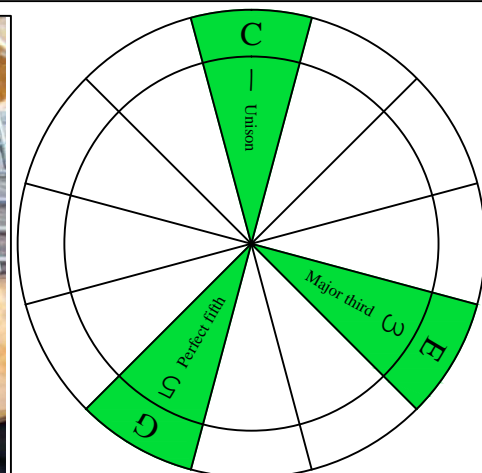

C
major arpeggio
SAGED
octaves
(box shapes)

C major arpeggio
SEMITONOMETER

www.cagedoctaves.com

Zon Brookes

GuitarPro6 C major arpeggio TAB : BAGED octaves 6B4C1 box shape at 12

BCAGED octaves C major arpeggio ENTIRE FINGERBOARD NOTE NAMES : 6B4C1 box shape at 12

BCAGED octaves C major arpeggio ENTIRE FINGERBOARD INTERVALS : 6B4C1 box shape at 12