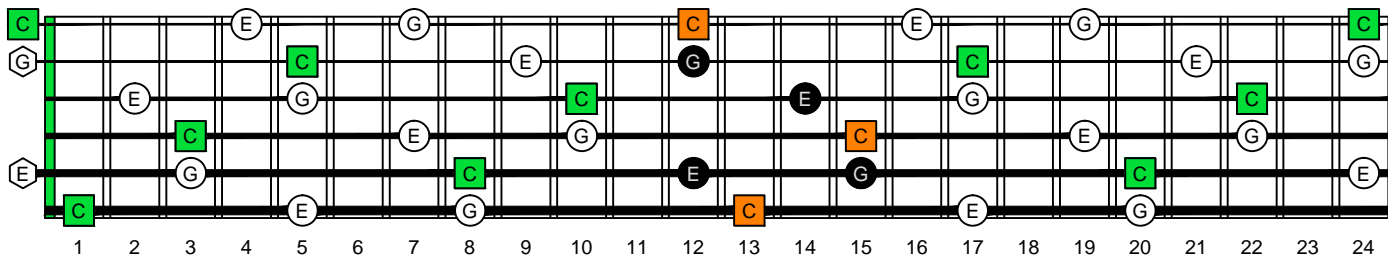

C
major arpeggio
SAGED
octaves
(box shapes)

C major arpeggio
SEMITONOMETER

www.cagedoctaves.com

Zon Brookes

GuitarPro6 C major arpeggio TAB : BAGED octaves 6B4C1 box shape at 12

BCAGED octaves C major arpeggio ENTIRE FINGERBOARD NOTE NAMES : 6B4C1 box shape at 12

BCAGED octaves C major arpeggio ENTIRE FINGERBOARD INTERVALS : 6B4C1 box shape at 12