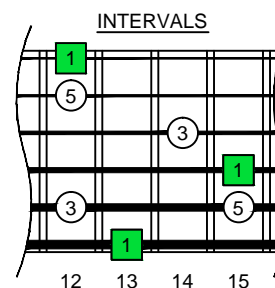

C
major arpeggio
SAGED
octaves
(box shapes)

C major arpeggio
SEMITONOMETER

www.cagedoctaves.com

Zon Brookes

GuitarPro6 C major arpeggio TAB : BAGED octaves 6B4C1 box shape at 12

BCAGED octaves C major arpeggio ENTIRE FINGERBOARD NOTE NAMES : 6B4C1 box shape at 12

BCAGED octaves C major arpeggio ENTIRE FINGERBOARD INTERVALS : 6B4C1 box shape at 12