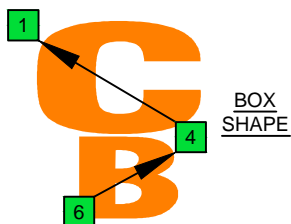

C
major arpeggio
SAGED
octaves
(box shapes)

C major arpeggio
SEMITONOMETER

www.cagedoctaves.com

Zon Brookes

GuitarPro6 C major arpeggio TAB : BAGED octaves 6B4C1 box shape at 12

BCAGED octaves C major arpeggio ENTIRE FINGERBOARD NOTE NAMES : 6B4C1 box shape at 12

BCAGED octaves C major arpeggio ENTIRE FINGERBOARD INTERVALS : 6B4C1 box shape at 12