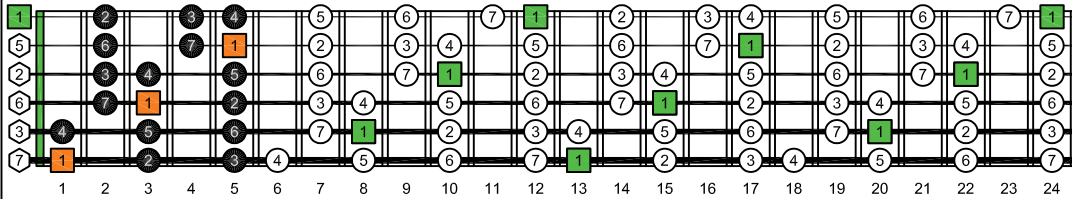

BCAGED octaves C natural - ENTIRE FINGERBOARD OCTAVE SHAPES

BCAGED octaves C major scale (Ionian mode) : ENTIRE FINGERBOARD INTERVALS

BCAGED octaves (3 notes per string) C major scale (Ionian mode) ENTIRE FINGERBOARD INTERVALS : 6B4C1 box shape

BCAGED octaves (3 notes per string) C major scale (Ionian mode) ENTIRE FINGERBOARD INTERVALS : 6B4A2 box shape

BAGED octaves (3 notes per string) C major scale (Ionian mode) ENTIRE FINGERBOARD INTERVALS : 3A1 box shape

BCAGED octaves (3 notes per string) C major scale (Ionian mode) ENTIRE FINGERBOARD INTERVALS : 5G2 box shape

BAGED octaves (3 notes per string) C major scale (Ionian mode) ENTIRE FINGERBOARD INTERVALS : 4E2 box shape

BCAGED octaves (3 notes per string) C major scale (Ionian mode) ENTIRE FINGERBOARD INTERVALS : 5E3D1 box shape

BCAGED octaves (3 notes per string) C major scale (Ionian mode) ENTIRE FINGERBOARD INTERVALS : 6D3D1 box shape