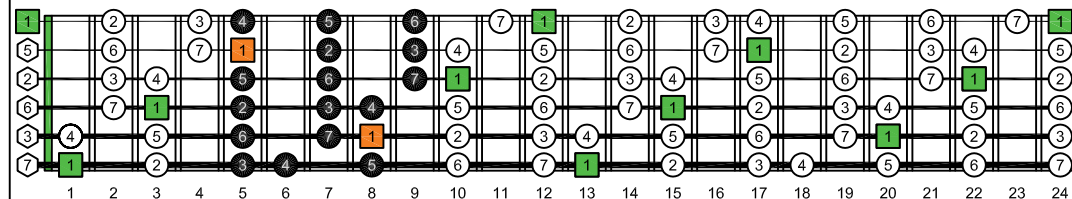

BCAGED octaves C natural - ENTIRE FINGERBOARD OCTAVE SHAPES

BCAGED octaves C major scale (Ionian mode) : ENTIRE FINGERBOARD INTERVALS

BCAGED octaves (3 notes per string) C major scale (Ionian mode) ENTIRE FINGERBOARD INTERVALS : 6B4C1 box shape

BCAGED octaves (3 notes per string) C major scale (Ionian mode) ENTIRE FINGERBOARD INTERVALS : 6B4A2 box shape

BAGED octaves (3 notes per string) C major scale (Ionian mode) ENTIRE FINGERBOARD INTERVALS : 3A1 box shape

BCAGED octaves (3 notes per string) C major scale (Ionian mode) ENTIRE FINGERBOARD INTERVALS : 5G2 box shape

BAGED octaves (3 notes per string) C major scale (Ionian mode) ENTIRE FINGERBOARD INTERVALS : 4E2 box shape

BCAGED octaves (3 notes per string) C major scale (Ionian mode) ENTIRE FINGERBOARD INTERVALS : 5E3D1 box shape

BCAGED octaves (3 notes per string) C major scale (Ionian mode) ENTIRE FINGERBOARD INTERVALS : 6D3D1 box shape