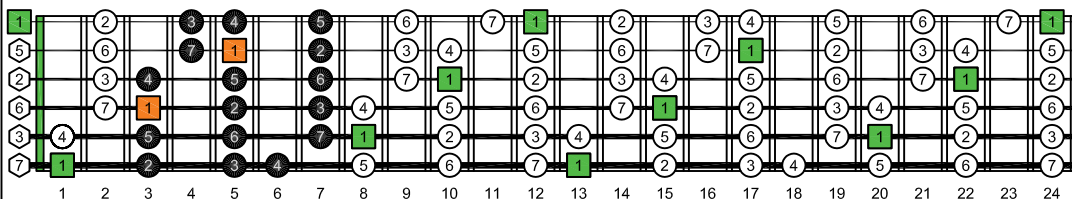

BCAGED octaves C natural - ENTIRE FINGERBOARD OCTAVE SHAPES

BCAGED octaves C major scale (Ionian mode) : ENTIRE FINGERBOARD INTERVALS

BCAGED octaves (3 notes per string) C major scale (Ionian mode) ENTIRE FINGERBOARD INTERVALS : 6B4C1 box shape

BCAGED octaves (3 notes per string) C major scale (Ionian mode) ENTIRE FINGERBOARD INTERVALS : 6B4A2 box shape

BAGED octaves (3 notes per string) C major scale (Ionian mode) ENTIRE FINGERBOARD INTERVALS : 3A1 box shape

BCAGED octaves (3 notes per string) C major scale (Ionian mode) ENTIRE FINGERBOARD INTERVALS : 5G2 box shape

BAGED octaves (3 notes per string) C major scale (Ionian mode) ENTIRE FINGERBOARD INTERVALS : 4E2 box shape

BCAGED octaves (3 notes per string) C major scale (Ionian mode) ENTIRE FINGERBOARD INTERVALS : 5E3D1 box shape

BCAGED octaves (3 notes per string) C major scale (Ionian mode) ENTIRE FINGERBOARD INTERVALS : 6D3D1 box shape