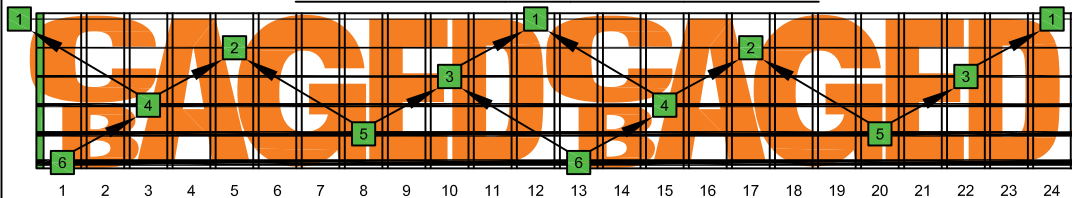

BCAGED octaves C natural - ENTIRE FINGERBOARD OCTAVE SHAPES

BCAGED octaves C major scale (Ionian mode) : ENTIRE FINGERBOARD INTERVALS

BCAGED octaves (3 notes per string) C major scale (Ionian mode) ENTIRE FINGERBOARD INTERVALS : 6B4C1 box shape

BCAGED octaves (3 notes per string) C major scale (Ionian mode) ENTIRE FINGERBOARD INTERVALS : 6B4A2 box shape

BAGED octaves (3 notes per string) C major scale (Ionian mode) ENTIRE FINGERBOARD INTERVALS : 3A1 box shape

BCAGED octaves (3 notes per string) C major scale (Ionian mode) ENTIRE FINGERBOARD INTERVALS : 5G2 box shape

BAGED octaves (3 notes per string) C major scale (Ionian mode) ENTIRE FINGERBOARD INTERVALS : 4E2 box shape

BCAGED octaves (3 notes per string) C major scale (Ionian mode) ENTIRE FINGERBOARD INTERVALS : 5E3D1 box shape

BCAGED octaves (3 notes per string) C major scale (Ionian mode) ENTIRE FINGERBOARD INTERVALS : 6D3D1 box shape