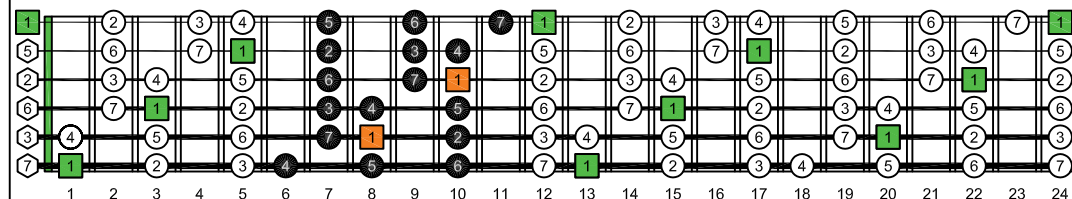

BCAGED octaves C natural - ENTIRE FINGERBOARD OCTAVE SHAPES

BCAGED octaves C major scale (Ionian mode) : ENTIRE FINGERBOARD INTERVALS

BCAGED octaves (3 notes per string) C major scale (Ionian mode) ENTIRE FINGERBOARD INTERVALS : 6B4C1 box shape

BCAGED octaves (3 notes per string) C major scale (Ionian mode) ENTIRE FINGERBOARD INTERVALS : 6B4A2 box shape

BAGED octaves (3 notes per string) C major scale (Ionian mode) ENTIRE FINGERBOARD INTERVALS : 3A1 box shape

BCAGED octaves (3 notes per string) C major scale (Ionian mode) ENTIRE FINGERBOARD INTERVALS : 5G2 box shape

BAGED octaves (3 notes per string) C major scale (Ionian mode) ENTIRE FINGERBOARD INTERVALS : 4E2 box shape

BCAGED octaves (3 notes per string) C major scale (Ionian mode) ENTIRE FINGERBOARD INTERVALS : 5E3D1 box shape

BCAGED octaves (3 notes per string) C major scale (Ionian mode) ENTIRE FINGERBOARD INTERVALS : 6D3D1 box shape