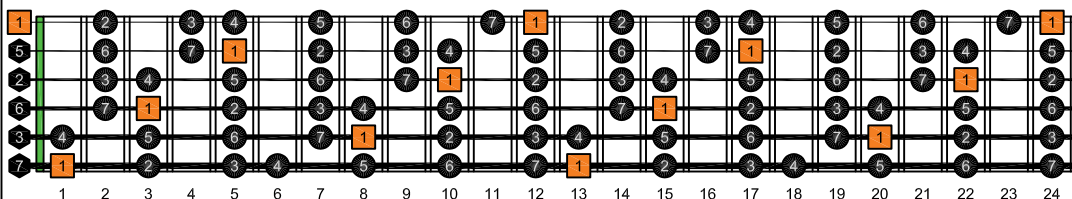

BCAGED octaves C natural - ENTIRE FINGERBOARD OCTAVE SHAPES

BCAGED octaves C major scale (Ionian mode) : ENTIRE FINGERBOARD INTERVALS

BCAGED octaves (3 notes per string) C major scale (Ionian mode) ENTIRE FINGERBOARD INTERVALS : 6B4C1 box shape

BCAGED octaves (3 notes per string) C major scale (Ionian mode) ENTIRE FINGERBOARD INTERVALS : 6B4A2 box shape

BAGED octaves (3 notes per string) C major scale (Ionian mode) ENTIRE FINGERBOARD INTERVALS : 3A1 box shape

BCAGED octaves (3 notes per string) C major scale (Ionian mode) ENTIRE FINGERBOARD INTERVALS : 5G2 box shape

BAGED octaves (3 notes per string) C major scale (Ionian mode) ENTIRE FINGERBOARD INTERVALS : 4E2 box shape

BCAGED octaves (3 notes per string) C major scale (Ionian mode) ENTIRE FINGERBOARD INTERVALS : 5E3D1 box shape

BCAGED octaves (3 notes per string) C major scale (Ionian mode) ENTIRE FINGERBOARD INTERVALS : 6D3D1 box shape