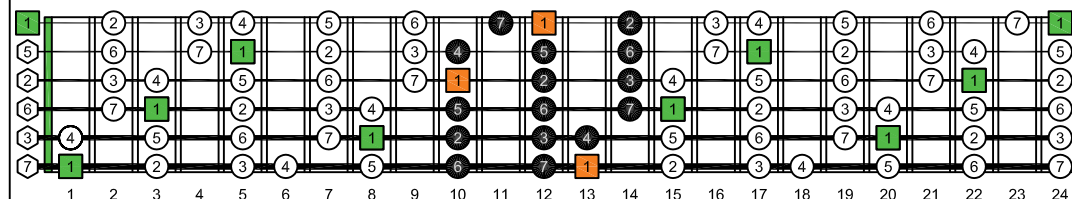

BCAGED octaves C natural - ENTIRE FINGERBOARD OCTAVE SHAPES

BCAGED octaves C major scale (Ionian mode) : ENTIRE FINGERBOARD INTERVALS

BCAGED octaves (3 notes per string) C major scale (Ionian mode) ENTIRE FINGERBOARD INTERVALS : 6B4C1 box shape

BCAGED octaves (3 notes per string) C major scale (Ionian mode) ENTIRE FINGERBOARD INTERVALS : 6B4A2 box shape

BAGED octaves (3 notes per string) C major scale (Ionian mode) ENTIRE FINGERBOARD INTERVALS : 3A1 box shape

BCAGED octaves (3 notes per string) C major scale (Ionian mode) ENTIRE FINGERBOARD INTERVALS : 5G2 box shape

BAGED octaves (3 notes per string) C major scale (Ionian mode) ENTIRE FINGERBOARD INTERVALS : 4E2 box shape

BCAGED octaves (3 notes per string) C major scale (Ionian mode) ENTIRE FINGERBOARD INTERVALS : 5E3D1 box shape

BCAGED octaves (3 notes per string) C major scale (Ionian mode) ENTIRE FINGERBOARD INTERVALS : 6D3D1 box shape