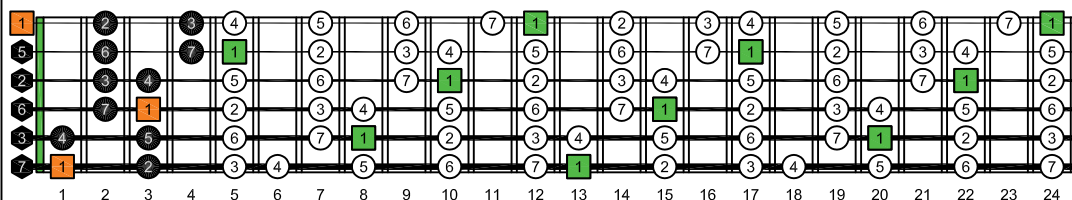

BCAGED octaves C natural - ENTIRE FINGERBOARD OCTAVE SHAPES

BCAGED octaves C major scale (Ionian mode) : ENTIRE FINGERBOARD INTERVALS

BCAGED octaves (3 notes per string) C major scale (Ionian mode) ENTIRE FINGERBOARD INTERVALS : 6B4C1 box shape

BCAGED octaves (3 notes per string) C major scale (Ionian mode) ENTIRE FINGERBOARD INTERVALS : 6B4A2 box shape

BAGED octaves (3 notes per string) C major scale (Ionian mode) ENTIRE FINGERBOARD INTERVALS : 3A1 box shape

BCAGED octaves (3 notes per string) C major scale (Ionian mode) ENTIRE FINGERBOARD INTERVALS : 5G2 box shape

BAGED octaves (3 notes per string) C major scale (Ionian mode) ENTIRE FINGERBOARD INTERVALS : 4E2 box shape

BCAGED octaves (3 notes per string) C major scale (Ionian mode) ENTIRE FINGERBOARD INTERVALS : 5E3D1 box shape

BCAGED octaves (3 notes per string) C major scale (Ionian mode) ENTIRE FINGERBOARD INTERVALS : 6D3D1 box shape