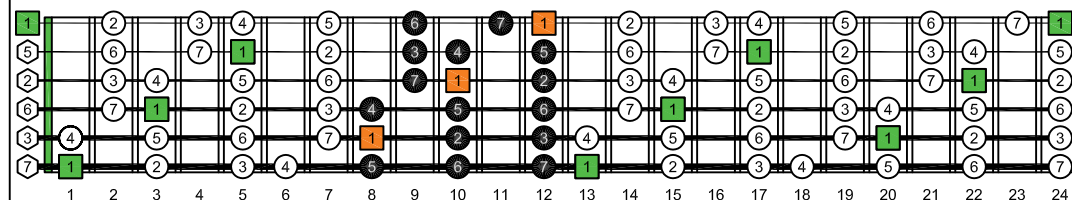

BCAGED octaves C natural - ENTIRE FINGERBOARD OCTAVE SHAPES

BCAGED octaves C major scale (Ionian mode) : ENTIRE FINGERBOARD INTERVALS

BCAGED octaves (3 notes per string) C major scale (Ionian mode) ENTIRE FINGERBOARD INTERVALS : 6B4C1 box shape

BCAGED octaves (3 notes per string) C major scale (Ionian mode) ENTIRE FINGERBOARD INTERVALS : 6B4A2 box shape

BAGED octaves (3 notes per string) C major scale (Ionian mode) ENTIRE FINGERBOARD INTERVALS : 3A1 box shape

BCAGED octaves (3 notes per string) C major scale (Ionian mode) ENTIRE FINGERBOARD INTERVALS : 5G2 box shape

BAGED octaves (3 notes per string) C major scale (Ionian mode) ENTIRE FINGERBOARD INTERVALS : 4E2 box shape

BCAGED octaves (3 notes per string) C major scale (Ionian mode) ENTIRE FINGERBOARD INTERVALS : 5E3D1 box shape

BCAGED octaves (3 notes per string) C major scale (Ionian mode) ENTIRE FINGERBOARD INTERVALS : 6D3D1 box shape