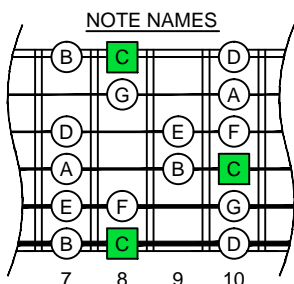

**C**  
major scale  
**CAGED**  
octaves  
(box shapes)

www.cagedoctaves.com

Zon Brookes

CAGED octaves C major scale (ionian mode) : 6E4E1 box shape

E-G: T A B

CAGED octaves C major scale (ionian mode) ENTIRE FINGERBOARD NOTE NAMES : 6E4E1 box shape

CAGED octaves C major scale (ionian mode) ENTIRE FINGERBOARD INTERVALS : 6E4E1 box shape