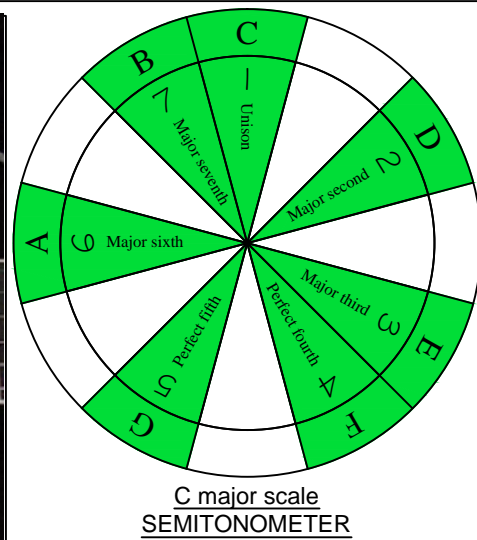

**C**  
major scale  
**CAGED**  
octaves  
(box shapes)

www.cagedoctaves.com

Zon Brookes

CAGED octaves C major scale (ionian mode) : 6E4E1 box shape

E-G: T A B

CAGED octaves C major scale (ionian mode) ENTIRE FINGERBOARD NOTE NAMES : 6E4E1 box shape

CAGED octaves C major scale (ionian mode) ENTIRE FINGERBOARD INTERVALS : 6E4E1 box shape