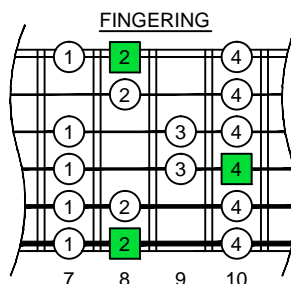

**C**  
major scale  
**CAGED**  
octaves  
(box shapes)

www.cagedoctaves.com

Zon Brookes

CAGED octaves C major scale (ionian mode) : 6E4E1 box shape

E-G: T A B

CAGED octaves C major scale (ionian mode) ENTIRE FINGERBOARD NOTE NAMES : 6E4E1 box shape

CAGED octaves C major scale (ionian mode) ENTIRE FINGERBOARD INTERVALS : 6E4E1 box shape