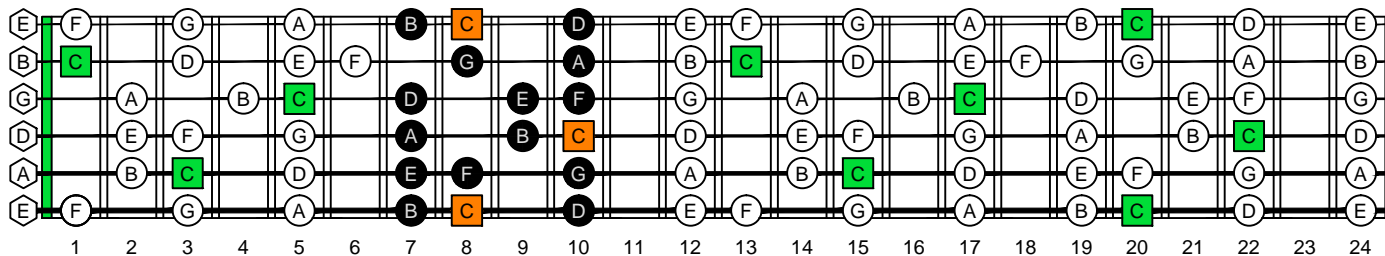

**C**  
major scale  
**CAGED**  
octaves  
(box shapes)

www.cagedoctaves.com

Zon Brookes

CAGED octaves C major scale (ionian mode) : 6E4E1 box shape

E-G: T A B

CAGED octaves C major scale (ionian mode) ENTIRE FINGERBOARD NOTE NAMES : 6E4E1 box shape

CAGED octaves C major scale (ionian mode) ENTIRE FINGERBOARD INTERVALS : 6E4E1 box shape