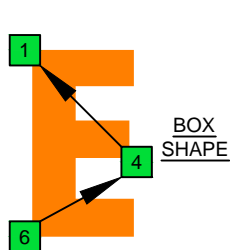

**C**  
major scale  
**CAGED**  
octaves  
(box shapes)

www.cagedoctaves.com

Zon Brookes

CAGED octaves C major scale (ionian mode) : 6E4E1 box shape

E-G: T A B

CAGED octaves C major scale (ionian mode) ENTIRE FINGERBOARD NOTE NAMES : 6E4E1 box shape

CAGED octaves C major scale (ionian mode) ENTIRE FINGERBOARD INTERVALS : 6E4E1 box shape