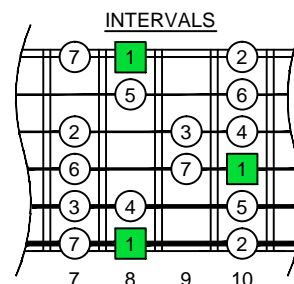

**C**  
major scale  
**CAGED**  
octaves  
(box shapes)

www.cagedoctaves.com

Zon Brookes

CAGED octaves C major scale (ionian mode) : 6E4E1 box shape

E-G: T A B

CAGED octaves C major scale (ionian mode) ENTIRE FINGERBOARD NOTE NAMES : 6E4E1 box shape

CAGED octaves C major scale (ionian mode) ENTIRE FINGERBOARD INTERVALS : 6E4E1 box shape