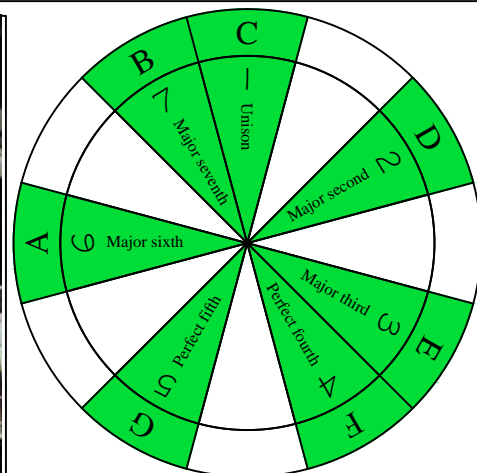

# C major scale CAGED octaves (box shapes)

C major scale  
SEMITONOMETER

BOX  
SHAPE

www.cagedoctaves.com

Zon Brookes

CAGED octaves C major scale (ionian mode) : 4D2 box shape

CAGED octaves C major scale (ionian mode) ENTIRE FINGERBOARD NOTE NAMES : 4D2 box shape

CAGED octaves C major scale (ionian mode) ENTIRE FINGERBOARD INTERVALS : 4D2 box shape