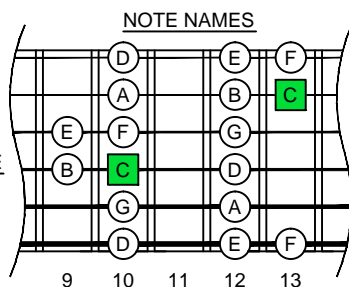

# C major scale CAGED octaves (box shapes)

C major scale  
SEMITONOMETER

BOX  
SHAPE

www.cagedoctaves.com

Zon Brookes

CAGED octaves C major scale (ionian mode) : 4D2 box shape

CAGED octaves C major scale (ionian mode) ENTIRE FINGERBOARD NOTE NAMES : 4D2 box shape

CAGED octaves C major scale (ionian mode) ENTIRE FINGERBOARD INTERVALS : 4D2 box shape