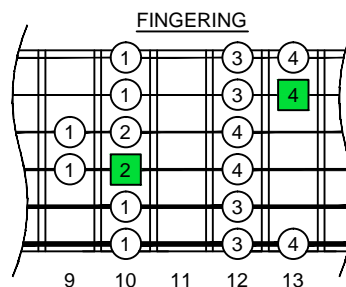

# C major scale CAGED octaves (box shapes)

C major scale  
SEMITONOMETER

BOX  
SHAPE

www.cagedoctaves.com

Zon Brookes

CAGED octaves C major scale (ionian mode) : 4D2 box shape

CAGED octaves C major scale (ionian mode) ENTIRE FINGERBOARD NOTE NAMES : 4D2 box shape

CAGED octaves C major scale (ionian mode) ENTIRE FINGERBOARD INTERVALS : 4D2 box shape