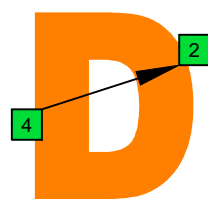

# C major scale CAGED octaves (box shapes)

C major scale  
SEMITONOMETER

BOX  
SHAPE

www.cagedoctaves.com

Zon Brookes

CAGED octaves C major scale (ionian mode) : 4D2 box shape

CAGED octaves C major scale (ionian mode) ENTIRE FINGERBOARD NOTE NAMES : 4D2 box shape

CAGED octaves C major scale (ionian mode) ENTIRE FINGERBOARD INTERVALS : 4D2 box shape