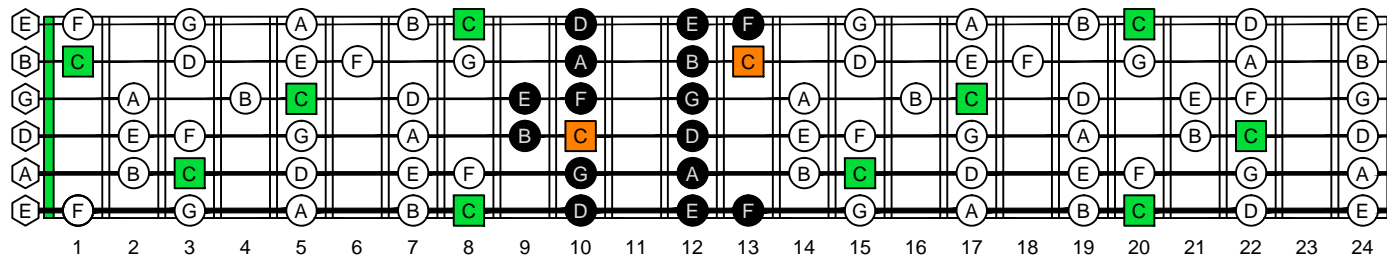

# C major scale CAGED octaves (box shapes)

C major scale  
SEMITONOMETER

BOX  
SHAPE

www.cagedoctaves.com

Zon Brookes

CAGED octaves C major scale (ionian mode) : 4D2 box shape

CAGED octaves C major scale (ionian mode) ENTIRE FINGERBOARD NOTE NAMES : 4D2 box shape

CAGED octaves C major scale (ionian mode) ENTIRE FINGERBOARD INTERVALS : 4D2 box shape