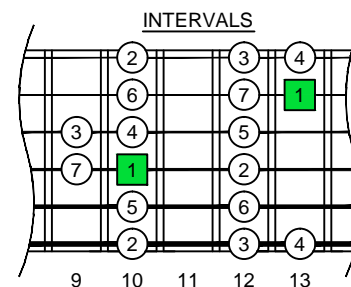

# C major scale CAGED octaves (box shapes)

C major scale  
SEMITONOMETER

BOX  
SHAPE

www.cagedoctaves.com

Zon Brookes

CAGED octaves C major scale (ionian mode) : 4D2 box shape

CAGED octaves C major scale (ionian mode) ENTIRE FINGERBOARD NOTE NAMES : 4D2 box shape

CAGED octaves C major scale (ionian mode) ENTIRE FINGERBOARD INTERVALS : 4D2 box shape