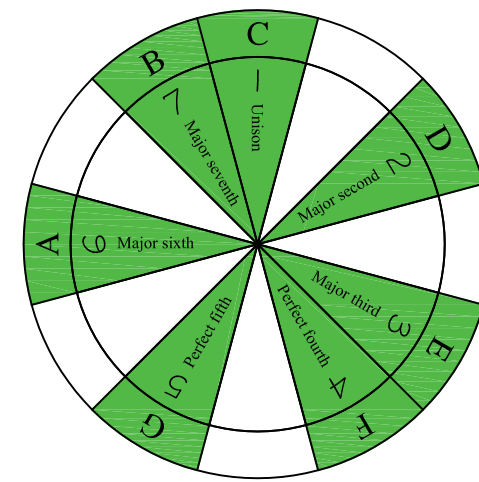

ENTIRE FINGERBOARD NOTE NAMES

ENTIRE FINGERBOARD INTERVALS

C major scale
3nps
box shapes

C major scale SEMITONOMETER