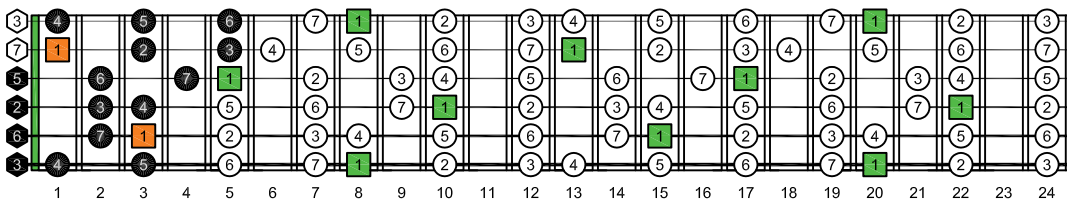

CAGED octaves C natural - ENTIRE FINGERBOARD OCTAVE SHAPES

CAGED octaves C major scale (ionian mode) : ENTIRE FINGERBOARD INTERVALS

CAGED octaves (3 notes per string) C major scale (ionian mode) ENTIRE FINGERBOARD INTERVALS : 5C2 box shape

CAGED octaves (3 notes per string) C major scale (ionian mode) ENTIRE FINGERBOARD INTERVALS : 5A3 box shape

CAGED octaves (3 notes per string) C major scale (ionian mode) ENTIRE FINGERBOARD INTERVALS : 5A3G1 box shape

CAGED octaves (3 notes per string) C major scale (ionian mode) ENTIRE FINGERBOARD INTERVALS : 6G3G1 box shape

CAGED octaves (3 notes per string) C major scale (ionian mode) ENTIRE FINGERBOARD INTERVALS : 6E4E1 box shape

CAGED octaves (3 notes per string) C major scale (ionian mode) ENTIRE FINGERBOARD INTERVALS : 5C2 box shape at 12