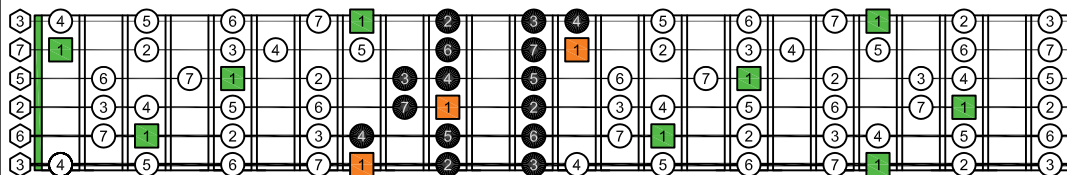

CAGED octaves C natural - ENTIRE FINGERBOARD OCTAVE SHAPES

CAGED octaves C major scale (ionian mode) : ENTIRE FINGERBOARD INTERVALS

CAGED octaves (3 notes per string) C major scale (ionian mode) ENTIRE FINGERBOARD INTERVALS : 5C2 box shape

CAGED octaves (3 notes per string) C major scale (ionian mode) ENTIRE FINGERBOARD INTERVALS : 5A3 box shape

CAGED octaves (3 notes per string) C major scale (ionian mode) ENTIRE FINGERBOARD INTERVALS : 5A3G1 box shape

CAGED octaves (3 notes per string) C major scale (ionian mode) ENTIRE FINGERBOARD INTERVALS : 6G3G1 box shape

CAGED octaves (3 notes per string) C major scale (ionian mode) ENTIRE FINGERBOARD INTERVALS : 6E4E1 box shape

CAGED octaves (3 notes per string) C major scale (ionian mode) ENTIRE FINGERBOARD INTERVALS : 6E4D2 box shape

CAGED octaves (3 notes per string) C major scale (ionian mode) ENTIRE FINGERBOARD INTERVALS : 4D2 box shape