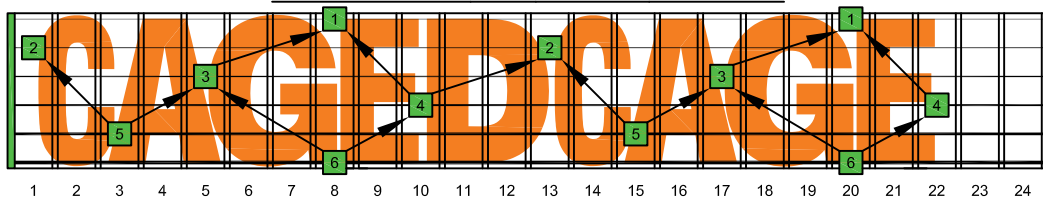

CAGED octaves C natural - ENTIRE FINGERBOARD OCTAVE SHAPES

CAGED octaves C major scale (ionian mode) : ENTIRE FINGERBOARD INTERVALS

CAGED octaves (3 notes per string) C major scale (ionian mode) ENTIRE FINGERBOARD INTERVALS : 5C2 box shape

CAGED octaves (3 notes per string) C major scale (ionian mode) ENTIRE FINGERBOARD INTERVALS : 5A3 box shape

CAGED octaves (3 notes per string) C major scale (ionian mode) ENTIRE FINGERBOARD INTERVALS : 5A3G1 box shape

CAGED octaves (3 notes per string) C major scale (ionian mode) ENTIRE FINGERBOARD INTERVALS : 6G3G1 box shape

CAGED octaves (3 notes per string) C major scale (ionian mode) ENTIRE FINGERBOARD INTERVALS : 6E4E1 box shape

CAGED octaves (3 notes per string) C major scale (ionian mode) ENTIRE FINGERBOARD INTERVALS : 6E4D2 box shape

CAGED octaves (3 notes per string) C major scale (ionian mode) ENTIRE FINGERBOARD INTERVALS : 4D2 box shape