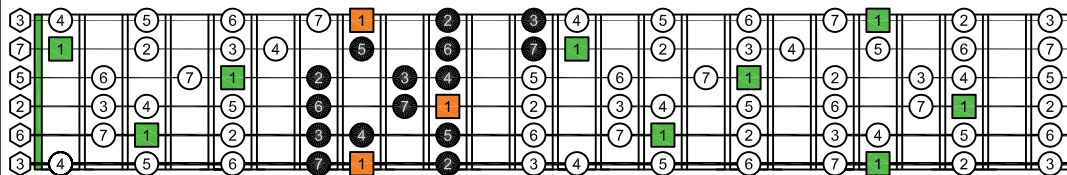

CAGED octaves C natural - ENTIRE FINGERBOARD OCTAVE SHAPES

CAGED octaves C major scale (ionian mode) : ENTIRE FINGERBOARD INTERVALS

CAGED octaves (3 notes per string) C major scale (ionian mode) ENTIRE FINGERBOARD INTERVALS : 5C2 box shape

CAGED octaves (3 notes per string) C major scale (ionian mode) ENTIRE FINGERBOARD INTERVALS : 5A3 box shape

CAGED octaves (3 notes per string) C major scale (ionian mode) ENTIRE FINGERBOARD INTERVALS : 5A3G1 box shape

CAGED octaves (3 notes per string) C major scale (ionian mode) ENTIRE FINGERBOARD INTERVALS : 6G3G1 box shape

CAGED octaves (3 notes per string) C major scale (ionian mode) ENTIRE FINGERBOARD INTERVALS : 6E4E1 box shape

CAGED octaves (3 notes per string) C major scale (ionian mode) ENTIRE FINGERBOARD INTERVALS : 6E4D2 box shape

CAGED octaves (3 notes per string) C major scale (ionian mode) ENTIRE FINGERBOARD INTERVALS : 4D2 box shape