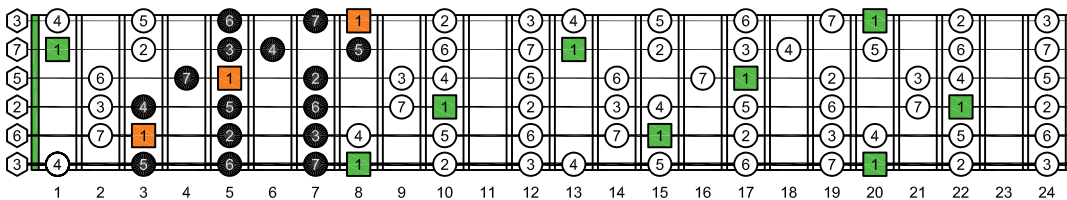

CAGED octaves C natural - ENTIRE FINGERBOARD OCTAVE SHAPES

CAGED octaves C major scale (ionian mode) : ENTIRE FINGERBOARD INTERVALS

CAGED octaves (3 notes per string) C major scale (ionian mode) ENTIRE FINGERBOARD INTERVALS : 5C2 box shape

CAGED octaves (3 notes per string) C major scale (ionian mode) ENTIRE FINGERBOARD INTERVALS : 5A3 box shape

CAGED octaves (3 notes per string) C major scale (ionian mode) ENTIRE FINGERBOARD INTERVALS : 5A3G1 box shape

CAGED octaves (3 notes per string) C major scale (ionian mode) ENTIRE FINGERBOARD INTERVALS : 6G3G1 box shape

CAGED octaves (3 notes per string) C major scale (ionian mode) ENTIRE FINGERBOARD INTERVALS : 6E4E1 box shape

CAGED octaves (3 notes per string) C major scale (ionian mode) ENTIRE FINGERBOARD INTERVALS : 5C2 box shape at 12