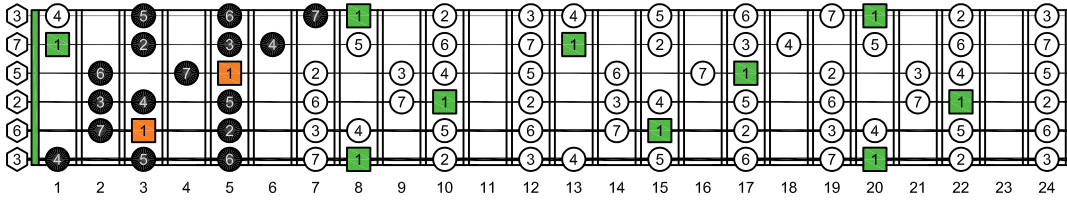

CAGED octaves C natural - ENTIRE FINGERBOARD OCTAVE SHAPES

CAGED octaves C major scale (ionian mode) : ENTIRE FINGERBOARD INTERVALS

CAGED octaves (3 notes per string) C major scale (ionian mode) ENTIRE FINGERBOARD INTERVALS : 5C2 box shape

CAGED octaves (3 notes per string) C major scale (ionian mode) ENTIRE FINGERBOARD INTERVALS : 5A3 box shape

CAGED octaves (3 notes per string) C major scale (ionian mode) ENTIRE FINGERBOARD INTERVALS : 5A3G1 box shape

CAGED octaves (3 notes per string) C major scale (ionian mode) ENTIRE FINGERBOARD INTERVALS : 6G3G1 box shape

CAGED octaves (3 notes per string) C major scale (ionian mode) ENTIRE FINGERBOARD INTERVALS : 6E4E1 box shape

CAGED octaves (3 notes per string) C major scale (ionian mode) ENTIRE FINGERBOARD INTERVALS : 5C2 box shape at 12