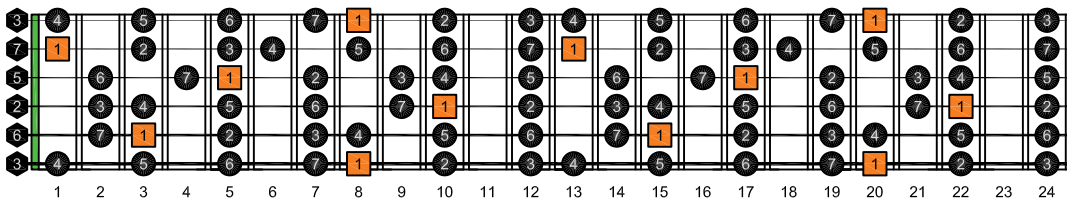

CAGED octaves C natural - ENTIRE FINGERBOARD OCTAVE SHAPES

CAGED octaves C major scale (ionian mode) : ENTIRE FINGERBOARD INTERVALS

CAGED octaves (3 notes per string) C major scale (ionian mode) ENTIRE FINGERBOARD INTERVALS : 5C2 box shape

CAGED octaves (3 notes per string) C major scale (ionian mode) ENTIRE FINGERBOARD INTERVALS : 5A3 box shape

CAGED octaves (3 notes per string) C major scale (ionian mode) ENTIRE FINGERBOARD INTERVALS : 5A3G1 box shape

CAGED octaves (3 notes per string) C major scale (ionian mode) ENTIRE FINGERBOARD INTERVALS : 6G3G1 box shape

CAGED octaves (3 notes per string) C major scale (ionian mode) ENTIRE FINGERBOARD INTERVALS : 6E4E1 box shape

CAGED octaves (3 notes per string) C major scale (ionian mode) ENTIRE FINGERBOARD INTERVALS : 5C2 box shape at 12