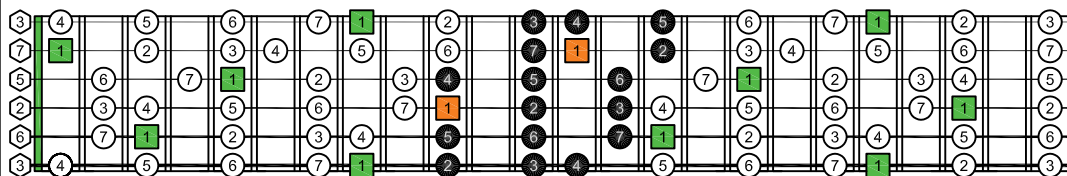

CAGED octaves C natural - ENTIRE FINGERBOARD OCTAVE SHAPES

CAGED octaves C major scale (ionian mode) : ENTIRE FINGERBOARD INTERVALS

CAGED octaves (3 notes per string) C major scale (ionian mode) ENTIRE FINGERBOARD INTERVALS : 5C2 box shape

CAGED octaves (3 notes per string) C major scale (ionian mode) ENTIRE FINGERBOARD INTERVALS : 5A3 box shape

CAGED octaves (3 notes per string) C major scale (ionian mode) ENTIRE FINGERBOARD INTERVALS : 5A3G1 box shape

CAGED octaves (3 notes per string) C major scale (ionian mode) ENTIRE FINGERBOARD INTERVALS : 6G3G1 box shape

CAGED octaves (3 notes per string) C major scale (ionian mode) ENTIRE FINGERBOARD INTERVALS : 6E4E1 box shape

CAGED octaves (3 notes per string) C major scale (ionian mode) ENTIRE FINGERBOARD INTERVALS : 6E4D2 box shape

CAGED octaves (3 notes per string) C major scale (ionian mode) ENTIRE FINGERBOARD INTERVALS : 4D2 box shape