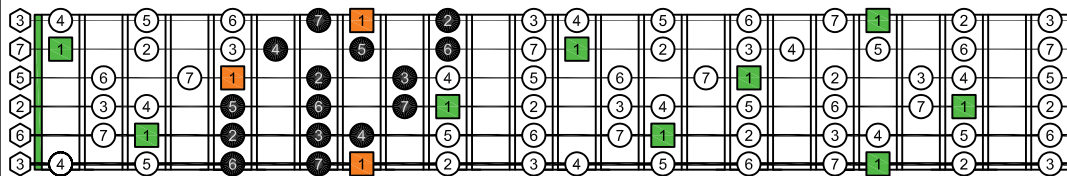

CAGED octaves C natural - ENTIRE FINGERBOARD OCTAVE SHAPES

CAGED octaves C major scale (ionian mode) : ENTIRE FINGERBOARD INTERVALS

CAGED octaves (3 notes per string) C major scale (ionian mode) ENTIRE FINGERBOARD INTERVALS : 5C2 box shape

CAGED octaves (3 notes per string) C major scale (ionian mode) ENTIRE FINGERBOARD INTERVALS : 5A3 box shape

CAGED octaves (3 notes per string) C major scale (ionian mode) ENTIRE FINGERBOARD INTERVALS : 5A3G1 box shape

CAGED octaves (3 notes per string) C major scale (ionian mode) ENTIRE FINGERBOARD INTERVALS : 6G3G1 box shape

CAGED octaves (3 notes per string) C major scale (ionian mode) ENTIRE FINGERBOARD INTERVALS : 6E4E1 box shape

CAGED octaves (3 notes per string) C major scale (ionian mode) ENTIRE FINGERBOARD INTERVALS : 6E4D2 box shape

CAGED octaves (3 notes per string) C major scale (ionian mode) ENTIRE FINGERBOARD INTERVALS : 4D2 box shape