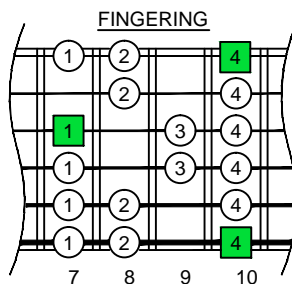

D dorian mode DCAGE octaves (box shapes)

6Gm3Gm1
BOX
SHAPE

www.cagedoctaves.com

Zon Brookes

DCAGE octaves D dorian mode : 6Gm3Gm1 box shape

DCAGE octaves D dorian mode ENTIRE FINGERBOARD NOTE NAMES : 4Dm2 box shape

DCAGE octaves D dorian mode ENTIRE FINGERBOARD INTERVALS : 4Dm2 box shape