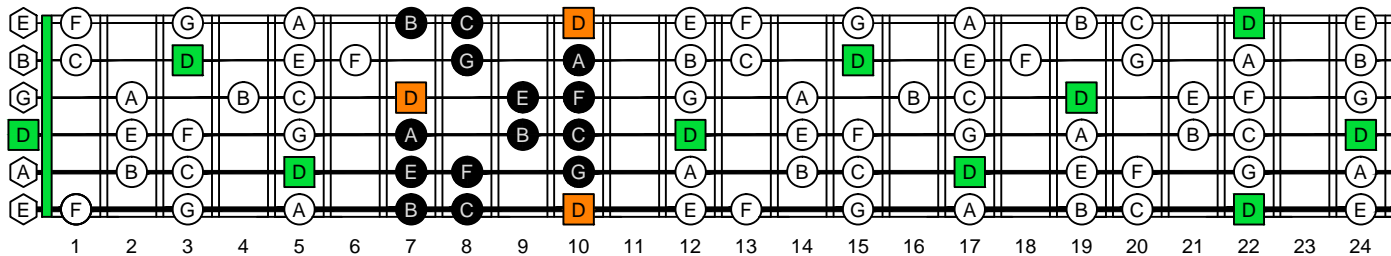

D dorian mode DCAGE octaves (box shapes)

6Gm3Gm1
BOX
SHAPE

www.cagedoctaves.com

Zon Brookes

DCAGE octaves D dorian mode : 6Gm3Gm1 box shape

DCAGE octaves D dorian mode ENTIRE FINGERBOARD NOTE NAMES : 4Dm2 box shape

DCAGE octaves D dorian mode ENTIRE FINGERBOARD INTERVALS : 4Dm2 box shape