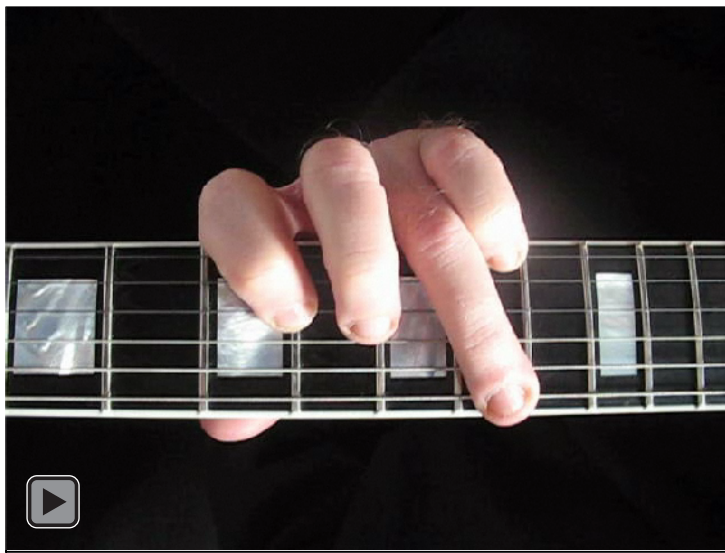

D dorian mode DCAGE octaves (box shapes)

6Gm3Gm1
BOX
SHAPE

www.cagedoctaves.com

Zon Brookes

DCAGE octaves D dorian mode : 6Gm3Gm1 box shape

DCAGE octaves D dorian mode ENTIRE FINGERBOARD NOTE NAMES : 4Dm2 box shape

DCAGE octaves D dorian mode ENTIRE FINGERBOARD INTERVALS : 4Dm2 box shape