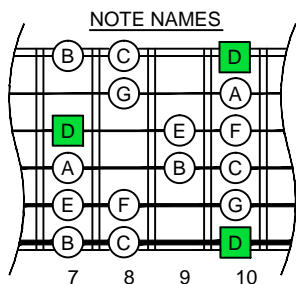

D dorian mode DCAGE octaves (box shapes)

6Gm3Gm1
BOX
SHAPE

www.cagedoctaves.com

Zon Brookes

DCAGE octaves D dorian mode : 6Gm3Gm1 box shape

DCAGE octaves D dorian mode ENTIRE FINGERBOARD NOTE NAMES : 4Dm2 box shape

DCAGE octaves D dorian mode ENTIRE FINGERBOARD INTERVALS : 4Dm2 box shape