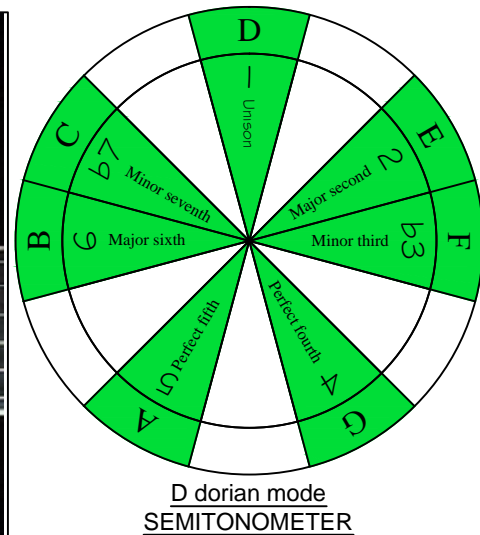

D dorian mode DCAGE octaves (box shapes)

6Gm3Gm1
BOX
SHAPE

www.cagedoctaves.com

Zon Brookes

DCAGE octaves D dorian mode : 6Gm3Gm1 box shape

DCAGE octaves D dorian mode ENTIRE FINGERBOARD NOTE NAMES : 4Dm2 box shape

DCAGE octaves D dorian mode ENTIRE FINGERBOARD INTERVALS : 4Dm2 box shape