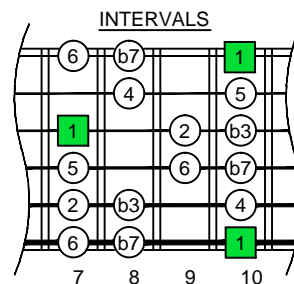

D dorian mode DCAGE octaves (box shapes)

6Gm3Gm1
BOX
SHAPE

www.cagedoctaves.com

Zon Brookes

DCAGE octaves D dorian mode : 6Gm3Gm1 box shape

DCAGE octaves D dorian mode ENTIRE FINGERBOARD NOTE NAMES : 4Dm2 box shape

DCAGE octaves D dorian mode ENTIRE FINGERBOARD INTERVALS : 4Dm2 box shape