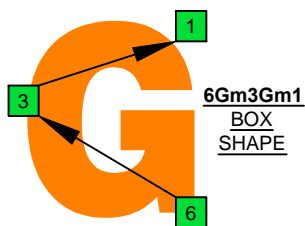

D dorian mode DCAGE octaves (box shapes)

6Gm3Gm1
BOX
SHAPE

www.cagedoctaves.com

Zon Brookes

DCAGE octaves D dorian mode : 6Gm3Gm1 box shape

DCAGE octaves D dorian mode ENTIRE FINGERBOARD NOTE NAMES : 4Dm2 box shape

DCAGE octaves D dorian mode ENTIRE FINGERBOARD INTERVALS : 4Dm2 box shape