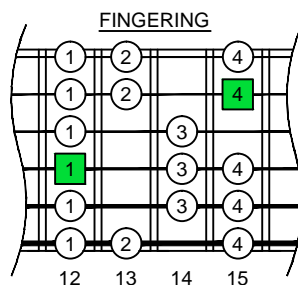

# D

dorian mode  
**DCAGE**  
octaves  
(box shapes)

www.cagedoctaves.com

Zon Brookes

DCAGE octaves D dorian mode : 4Dm2 box shape at 12

DCAGE octaves D dorian mode ENTIRE FINGERBOARD NOTE NAMES : 4Dm2 box shape

DCAGE octaves D dorian mode ENTIRE FINGERBOARD INTERVALS : 4Dm2 box shape