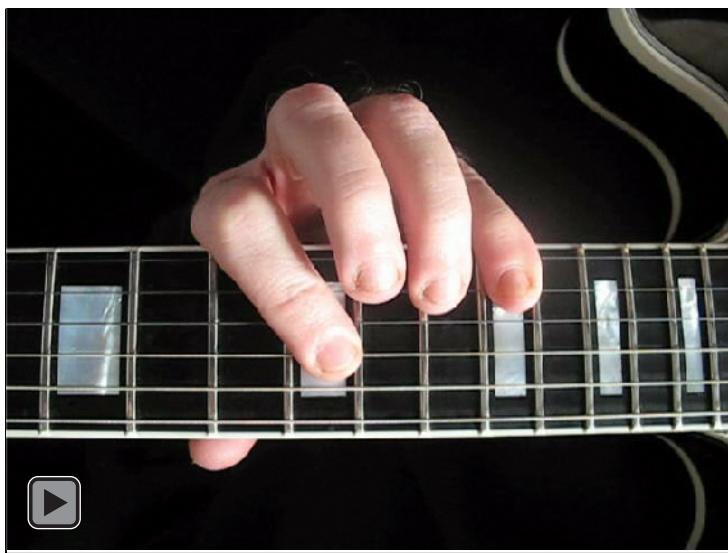

# D

dorian mode  
**DCAGE**  
octaves  
(box shapes)

www.cagedoctaves.com

Zon Brookes

DCAGE octaves D dorian mode : 4Dm2 box shape at 12

DCAGE octaves D dorian mode ENTIRE FINGERBOARD NOTE NAMES : 4Dm2 box shape

DCAGE octaves D dorian mode ENTIRE FINGERBOARD INTERVALS : 4Dm2 box shape