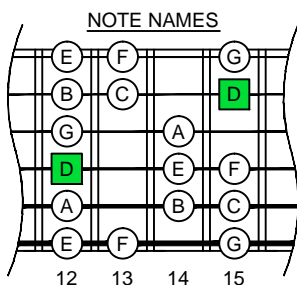

# D

dorian mode  
**DCAGE**  
octaves  
(box shapes)

www.cagedoctaves.com

Zon Brookes

DCAGE octaves D dorian mode : 4Dm2 box shape at 12

DCAGE octaves D dorian mode ENTIRE FINGERBOARD NOTE NAMES : 4Dm2 box shape

DCAGE octaves D dorian mode ENTIRE FINGERBOARD INTERVALS : 4Dm2 box shape