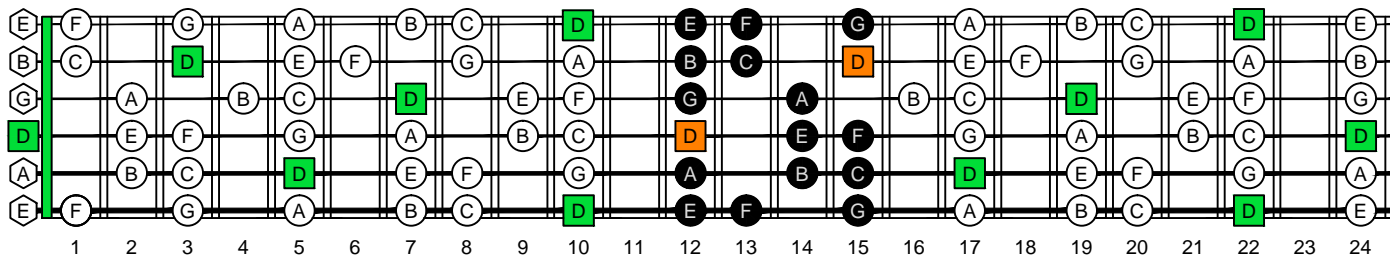

# D

dorian mode  
**DCAGE**  
octaves  
(box shapes)

www.cagedoctaves.com

Zon Brookes

DCAGE octaves D dorian mode : 4Dm2 box shape at 12

DCAGE octaves D dorian mode ENTIRE FINGERBOARD NOTE NAMES : 4Dm2 box shape

DCAGE octaves D dorian mode ENTIRE FINGERBOARD INTERVALS : 4Dm2 box shape