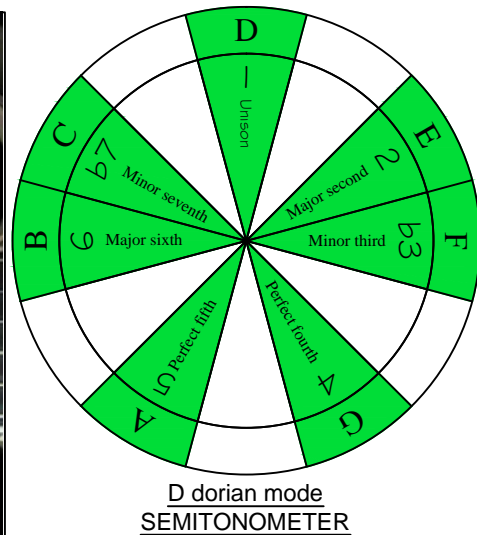

# D

dorian mode  
**DCAGE**  
octaves  
(box shapes)

www.cagedoctaves.com

Zon Brookes

DCAGE octaves D dorian mode : 4Dm2 box shape at 12

DCAGE octaves D dorian mode ENTIRE FINGERBOARD NOTE NAMES : 4Dm2 box shape

DCAGE octaves D dorian mode ENTIRE FINGERBOARD INTERVALS : 4Dm2 box shape