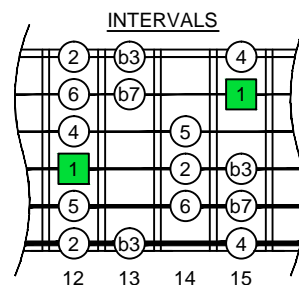

# D

dorian mode  
**DCAGE**  
octaves  
(box shapes)

www.cagedoctaves.com

Zon Brookes

DCAGE octaves D dorian mode : 4Dm2 box shape at 12

DCAGE octaves D dorian mode ENTIRE FINGERBOARD NOTE NAMES : 4Dm2 box shape

DCAGE octaves D dorian mode ENTIRE FINGERBOARD INTERVALS : 4Dm2 box shape