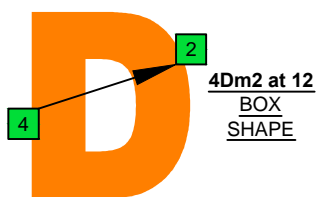

# D

dorian mode  
**DCAGE**  
octaves  
(box shapes)

www.cagedoctaves.com

Zon Brookes

DCAGE octaves D dorian mode : 4Dm2 box shape at 12

DCAGE octaves D dorian mode ENTIRE FINGERBOARD NOTE NAMES : 4Dm2 box shape

DCAGE octaves D dorian mode ENTIRE FINGERBOARD INTERVALS : 4Dm2 box shape