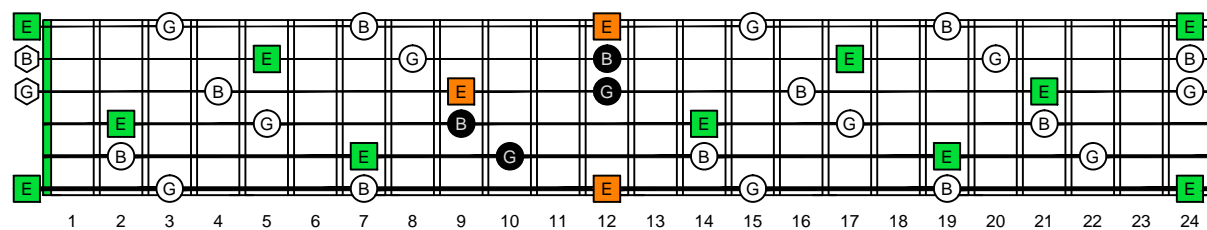

EDCAG octaves E natural - FINGERBOARD OCTAVE SHAPES

EDCAG octaves E minor arpeggio : ENTIRE FINGERBOARD NOTE NAMES

EDCAG octaves E minor arpeggio ENTIRE FINGERBOARD NOTE NAMES : 6Em4Em1 box shape

EDCAG octaves E minor arpeggio ENTIRE FINGERBOARD NOTE NAMES : 4Dm2 box shape

EDCAG octaves E minor arpeggio ENTIRE FINGERBOARD NOTE NAMES : 5Cm2 box shape

EDCAG octaves E minor arpeggio ENTIRE FINGERBOARD NOTE NAMES : 5Am3 box shape

EDCAG octaves E minor arpeggio ENTIRE FINGERBOARD NOTE NAMES : 6Gm3Gm1 box shape

EDCAG octaves E minor arpeggio ENTIRE FINGERBOARD NOTE NAMES : 6Em4Em1 box shape at 12