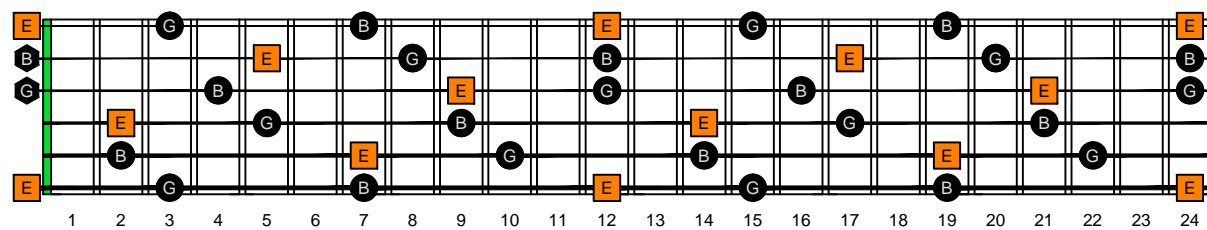

EDCAG octaves E natural - FINGERBOARD OCTAVE SHAPES

EDCAG octaves E minor arpeggio : ENTIRE FINGERBOARD NOTE NAMES

EDCAG octaves E minor arpeggio ENTIRE FINGERBOARD NOTE NAMES : 6Em4Em1 box shape

EDCAG octaves E minor arpeggio ENTIRE FINGERBOARD NOTE NAMES : 4Dm2 box shape

EDCAG octaves E minor arpeggio ENTIRE FINGERBOARD NOTE NAMES : 5Cm2 box shape

EDCAG octaves E minor arpeggio ENTIRE FINGERBOARD NOTE NAMES : 5Am3 box shape

EDCAG octaves E minor arpeggio ENTIRE FINGERBOARD NOTE NAMES : 6Gm3Gm1 box shape

EDCAG octaves E minor arpeggio ENTIRE FINGERBOARD NOTE NAMES : 6Em4Em1 box shape at 12