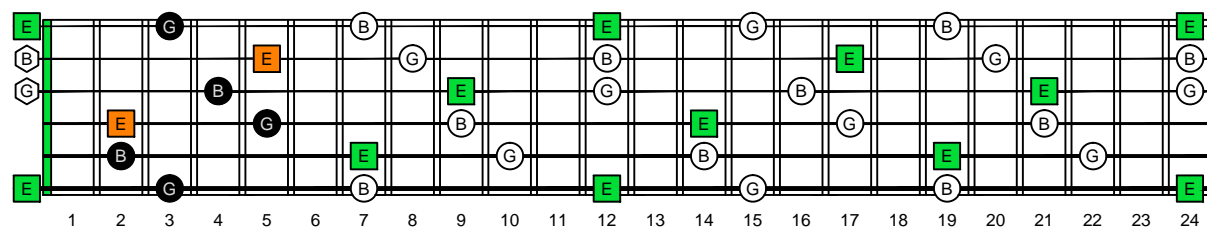

EDCAG octaves E natural - FINGERBOARD OCTAVE SHAPES

EDCAG octaves E minor arpeggio : ENTIRE FINGERBOARD NOTE NAMES

EDCAG octaves E minor arpeggio ENTIRE FINGERBOARD NOTE NAMES : 6Em4Em1 box shape

EDCAG octaves E minor arpeggio ENTIRE FINGERBOARD NOTE NAMES : 4Dm2 box shape

EDCAG octaves E minor arpeggio ENTIRE FINGERBOARD NOTE NAMES : 5Cm2 box shape

EDCAG octaves E minor arpeggio ENTIRE FINGERBOARD NOTE NAMES : 5Am3 box shape

EDCAG octaves E minor arpeggio ENTIRE FINGERBOARD NOTE NAMES : 6Gm3Gm1 box shape

EDCAG octaves E minor arpeggio ENTIRE FINGERBOARD NOTE NAMES : 6Em4Em1 box shape at 12