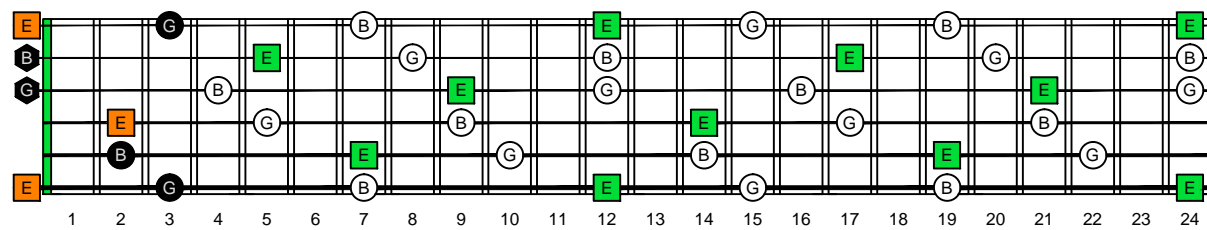

EDCAG octaves E natural - FINGERBOARD OCTAVE SHAPES

EDCAG octaves E minor arpeggio : ENTIRE FINGERBOARD NOTE NAMES

EDCAG octaves E minor arpeggio ENTIRE FINGERBOARD NOTE NAMES : 6Em4Em1 box shape

EDCAG octaves E minor arpeggio ENTIRE FINGERBOARD NOTE NAMES : 4Dm2 box shape

EDCAG octaves E minor arpeggio ENTIRE FINGERBOARD NOTE NAMES : 5Cm2 box shape

EDCAG octaves E minor arpeggio ENTIRE FINGERBOARD NOTE NAMES : 5Am3 box shape

EDCAG octaves E minor arpeggio ENTIRE FINGERBOARD NOTE NAMES : 6Gm3Gm1 box shape

EDCAG octaves E minor arpeggio ENTIRE FINGERBOARD NOTE NAMES : 6Em4Em1 box shape at 12