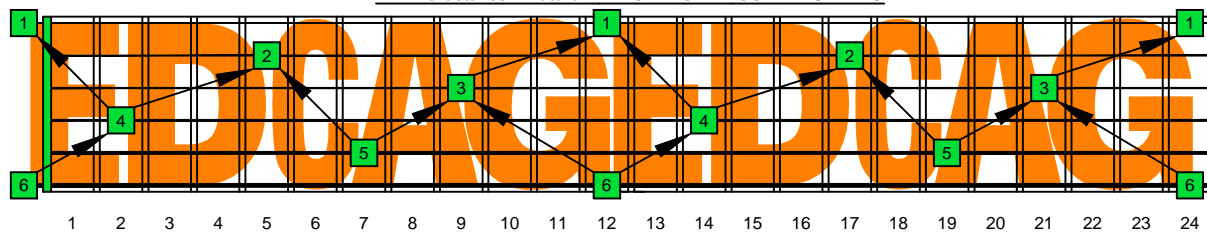

EDCAG octaves E natural - FINGERBOARD OCTAVE SHAPES

EDCAG octaves E minor arpeggio : ENTIRE FINGERBOARD NOTE NAMES

EDCAG octaves E minor arpeggio ENTIRE FINGERBOARD NOTE NAMES : 6Em4Em1 box shape

EDCAG octaves E minor arpeggio ENTIRE FINGERBOARD NOTE NAMES : 4Dm2 box shape

EDCAG octaves E minor arpeggio ENTIRE FINGERBOARD NOTE NAMES : 5Cm2 box shape

EDCAG octaves E minor arpeggio ENTIRE FINGERBOARD NOTE NAMES : 5Am3 box shape

EDCAG octaves E minor arpeggio ENTIRE FINGERBOARD NOTE NAMES : 6Gm3Gm1 box shape