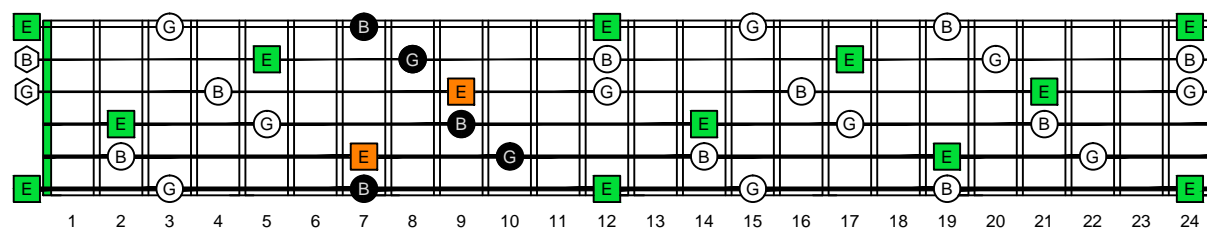

EDCAG octaves E natural - FINGERBOARD OCTAVE SHAPES

EDCAG octaves E minor arpeggio : ENTIRE FINGERBOARD NOTE NAMES

EDCAG octaves E minor arpeggio ENTIRE FINGERBOARD NOTE NAMES : 6Em4Em1 box shape

EDCAG octaves E minor arpeggio ENTIRE FINGERBOARD NOTE NAMES : 4Dm2 box shape

EDCAG octaves E minor arpeggio ENTIRE FINGERBOARD NOTE NAMES : 5Cm2 box shape

EDCAG octaves E minor arpeggio ENTIRE FINGERBOARD NOTE NAMES : 5Am3 box shape

EDCAG octaves E minor arpeggio ENTIRE FINGERBOARD NOTE NAMES : 6Gm3Gm1 box shape

EDCAG octaves E minor arpeggio ENTIRE FINGERBOARD NOTE NAMES : 6Em4Em1 box shape at 12