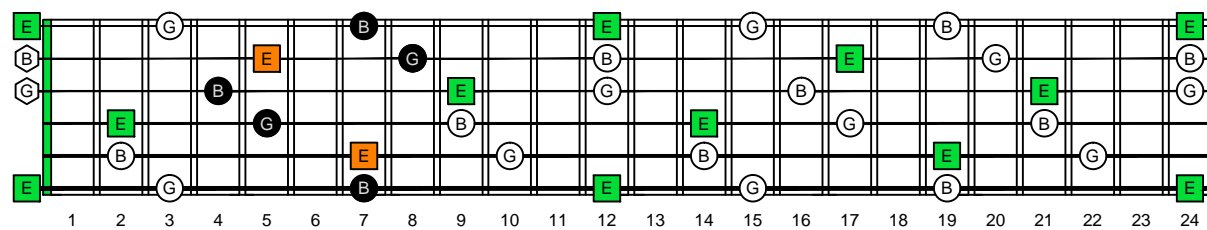

EDCAG octaves E natural - FINGERBOARD OCTAVE SHAPES

EDCAG octaves E minor arpeggio : ENTIRE FINGERBOARD NOTE NAMES

EDCAG octaves E minor arpeggio ENTIRE FINGERBOARD NOTE NAMES : 6Em4Em1 box shape

EDCAG octaves E minor arpeggio ENTIRE FINGERBOARD NOTE NAMES : 4Dm2 box shape

EDCAG octaves E minor arpeggio ENTIRE FINGERBOARD NOTE NAMES : 5Cm2 box shape

EDCAG octaves E minor arpeggio ENTIRE FINGERBOARD NOTE NAMES : 5Am3 box shape

EDCAG octaves E minor arpeggio ENTIRE FINGERBOARD NOTE NAMES : 6Gm3Gm1 box shape

EDCAG octaves E minor arpeggio ENTIRE FINGERBOARD NOTE NAMES : 6Em4Em1 box shape at 12