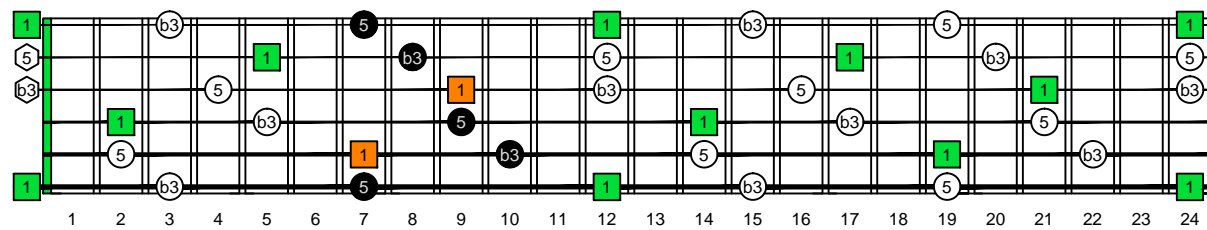

EDCAG octaves E natural - FINGERBOARD OCTAVE SHAPES

EDCAG octaves E minor arpeggio : ENTIRE FINGERBOARD INTERVALS

EDCAG octaves E minor arpeggio ENTIRE FINGERBOARD INTERVALS : 6Em4Em1 box shape

EDCAG octaves E minor arpeggio ENTIRE FINGERBOARD INTERVALS : 4Dm2 box shape

EDCAG octaves E minor arpeggio ENTIRE FINGERBOARD INTERVALS : 5Cm2 box shape

EDCAG octaves E minor arpeggio ENTIRE FINGERBOARD INTERVALS : 5Am3 box shape

EDCAG octaves E minor arpeggio ENTIRE FINGERBOARD INTERVALS : 6Gm3Gm1 box shape

EDCAG octaves E minor arpeggio ENTIRE FINGERBOARD INTERVALS : 6Em4Em1 box shape at 12