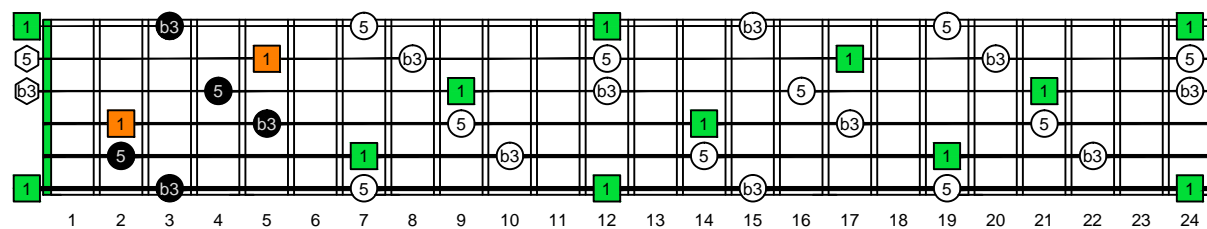

EDCAG octaves E natural - FINGERBOARD OCTAVE SHAPES

EDCAG octaves E minor arpeggio : ENTIRE FINGERBOARD INTERVALS

EDCAG octaves E minor arpeggio ENTIRE FINGERBOARD INTERVALS : 6Em4Em1 box shape

EDCAG octaves E minor arpeggio ENTIRE FINGERBOARD INTERVALS : 4Dm2 box shape

EDCAG octaves E minor arpeggio ENTIRE FINGERBOARD INTERVALS : 5Cm2 box shape

EDCAG octaves E minor arpeggio ENTIRE FINGERBOARD INTERVALS : 5Am3 box shape

EDCAG octaves E minor arpeggio ENTIRE FINGERBOARD INTERVALS : 6Gm3Gm1 box shape

EDCAG octaves E minor arpeggio ENTIRE FINGERBOARD INTERVALS : 6Em4Em1 box shape at 12