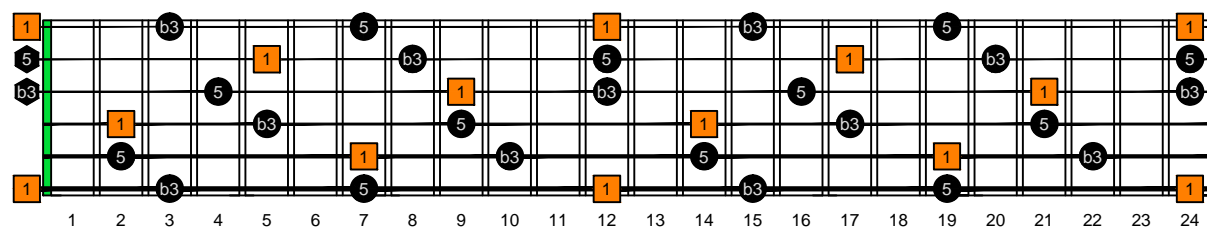

EDCAG octaves E natural - FINGERBOARD OCTAVE SHAPES

EDCAG octaves E minor arpeggio : ENTIRE FINGERBOARD INTERVALS

EDCAG octaves E minor arpeggio ENTIRE FINGERBOARD INTERVALS : 6Em4Em1 box shape

EDCAG octaves E minor arpeggio ENTIRE FINGERBOARD INTERVALS : 4Dm2 box shape

EDCAG octaves E minor arpeggio ENTIRE FINGERBOARD INTERVALS : 5Cm2 box shape

EDCAG octaves E minor arpeggio ENTIRE FINGERBOARD INTERVALS : 5Am3 box shape

EDCAG octaves E minor arpeggio ENTIRE FINGERBOARD INTERVALS : 6Gm3Gm1 box shape

EDCAG octaves E minor arpeggio ENTIRE FINGERBOARD INTERVALS : 6Em4Em1 box shape at 12