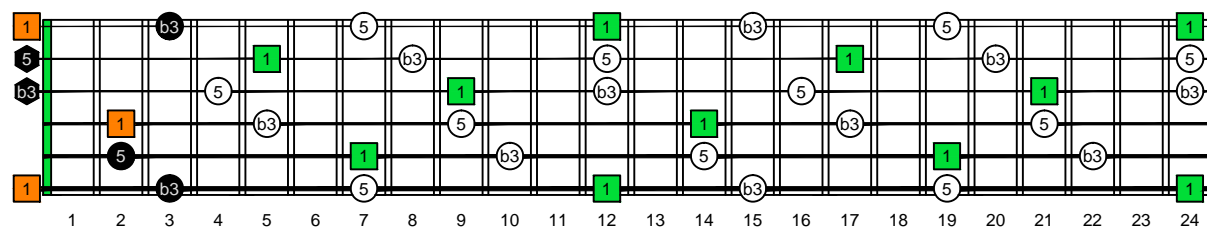

EDCAG octaves E natural - FINGERBOARD OCTAVE SHAPES

EDCAG octaves E minor arpeggio : ENTIRE FINGERBOARD INTERVALS

EDCAG octaves E minor arpeggio ENTIRE FINGERBOARD INTERVALS : 6Em4Em1 box shape

EDCAG octaves E minor arpeggio ENTIRE FINGERBOARD INTERVALS : 4Dm2 box shape

EDCAG octaves E minor arpeggio ENTIRE FINGERBOARD INTERVALS : 5Cm2 box shape

EDCAG octaves E minor arpeggio ENTIRE FINGERBOARD INTERVALS : 5Am3 box shape

EDCAG octaves E minor arpeggio ENTIRE FINGERBOARD INTERVALS : 6Gm3Gm1 box shape

EDCAG octaves E minor arpeggio ENTIRE FINGERBOARD INTERVALS : 6Em4Em1 box shape at 12