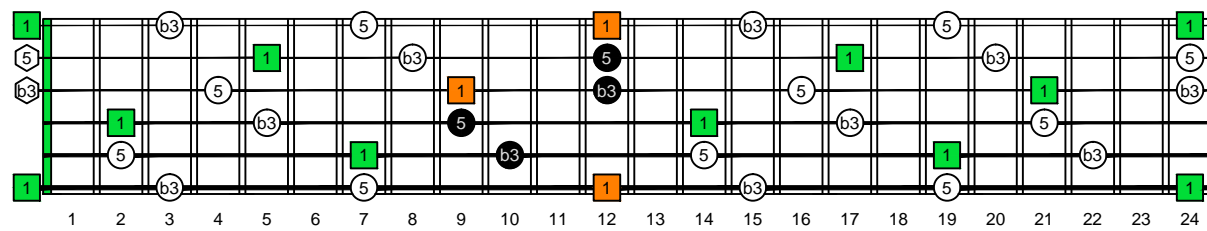

EDCAG octaves E natural - FINGERBOARD OCTAVE SHAPES

EDCAG octaves E minor arpeggio : ENTIRE FINGERBOARD INTERVALS

EDCAG octaves E minor arpeggio ENTIRE FINGERBOARD INTERVALS : 6Em4Em1 box shape

EDCAG octaves E minor arpeggio ENTIRE FINGERBOARD INTERVALS : 4Dm2 box shape

EDCAG octaves E minor arpeggio ENTIRE FINGERBOARD INTERVALS : 5Cm2 box shape

EDCAG octaves E minor arpeggio ENTIRE FINGERBOARD INTERVALS : 5Am3 box shape

EDCAG octaves E minor arpeggio ENTIRE FINGERBOARD INTERVALS : 6Gm3Gm1 box shape

EDCAG octaves E minor arpeggio ENTIRE FINGERBOARD INTERVALS : 6Em4Em1 box shape at 12