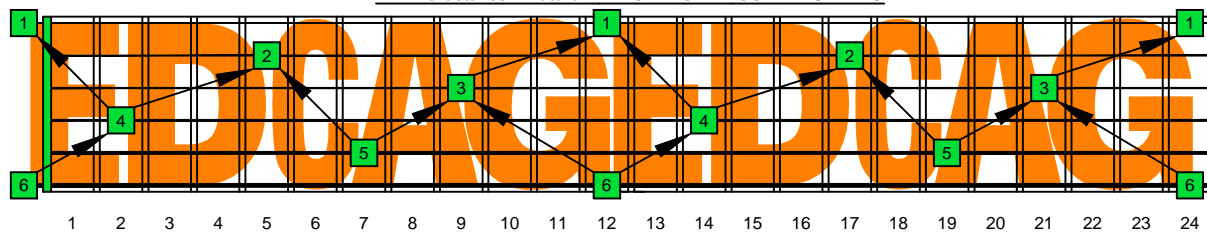

EDCAG octaves E natural - FINGERBOARD OCTAVE SHAPES

EDCAG octaves E minor arpeggio : ENTIRE FINGERBOARD INTERVALS

EDCAG octaves E minor arpeggio ENTIRE FINGERBOARD INTERVALS : 6Em4Em1 box shape

EDCAG octaves E minor arpeggio ENTIRE FINGERBOARD INTERVALS : 4Dm2 box shape

EDCAG octaves E minor arpeggio ENTIRE FINGERBOARD INTERVALS : 5Cm2 box shape

EDCAG octaves E minor arpeggio ENTIRE FINGERBOARD INTERVALS : 5Am3 box shape

EDCAG octaves E minor arpeggio ENTIRE FINGERBOARD INTERVALS : 6Gm3Gm1 box shape

EDCAG octaves E minor arpeggio ENTIRE FINGERBOARD INTERVALS : 6Em4Em1 box shape at 12