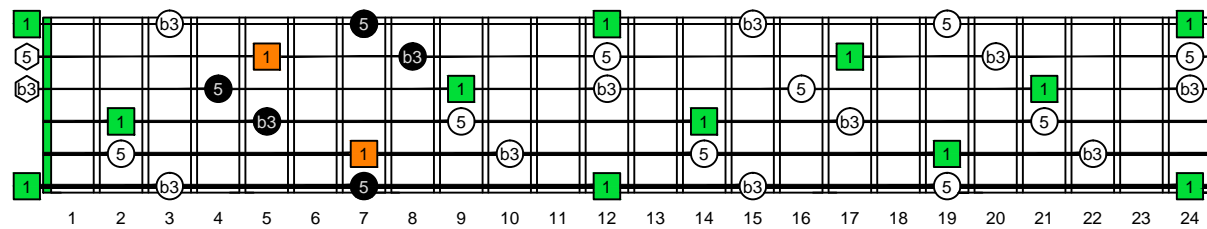

EDCAG octaves E natural - FINGERBOARD OCTAVE SHAPES

EDCAG octaves E minor arpeggio : ENTIRE FINGERBOARD INTERVALS

EDCAG octaves E minor arpeggio ENTIRE FINGERBOARD INTERVALS : 6Em4Em1 box shape

EDCAG octaves E minor arpeggio ENTIRE FINGERBOARD INTERVALS : 4Dm2 box shape

EDCAG octaves E minor arpeggio ENTIRE FINGERBOARD INTERVALS : 5Cm2 box shape

EDCAG octaves E minor arpeggio ENTIRE FINGERBOARD INTERVALS : 5Am3 box shape

EDCAG octaves E minor arpeggio ENTIRE FINGERBOARD INTERVALS : 6Gm3Gm1 box shape

EDCAG octaves E minor arpeggio ENTIRE FINGERBOARD INTERVALS : 6Em4Em1 box shape at 12