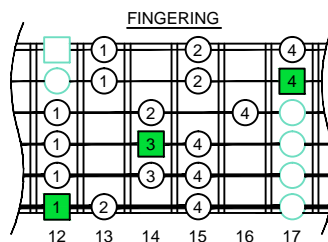

# E phrygian mode

EDCAG octaves box shapes

E phrygian mode SEMITONOMETER

6Em4Dm2 at 12 BOX SHAPE (3nps)

www.cagedoctaves.com

Zon Brookes

EDCAG octaves 3nps E phrygian mode : 6Em4Dm2 box shape at 12

EDCAG octaves (3 notes per string) E phrygian mode ENTIRE FINGERBOARD NOTE NAMES : 6Em4Dm2 box shape

EDCAG octaves (3 notes per string) E phrygian mode ENTIRE FINGERBOARD INTERVALS : 6Em4Dm2 box shape