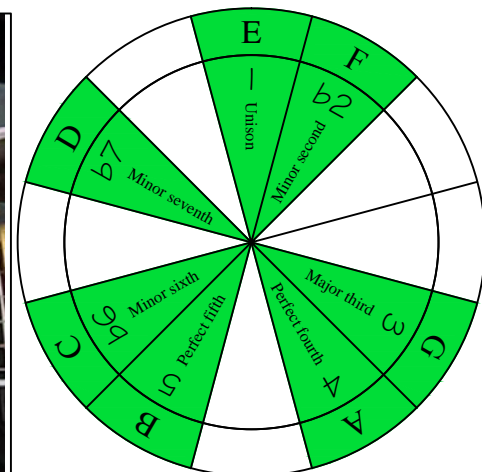

# E phrygian mode

EDCAG octaves box shapes

E phrygian mode SEMITONOMETER

6Em4Dm2 at 12 BOX SHAPE (3nps)

www.cagedoctaves.com

Zon Brookes

EDCAG octaves 3nps E phrygian mode : 6Em4Dm2 box shape at 12

EDCAG octaves (3 notes per string) E phrygian mode ENTIRE FINGERBOARD NOTE NAMES : 6Em4Dm2 box shape

EDCAG octaves (3 notes per string) E phrygian mode ENTIRE FINGERBOARD INTERVALS : 6Em4Dm2 box shape