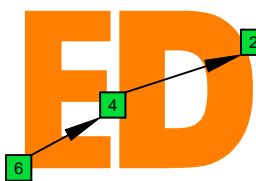

# E phrygian mode

EDCAG octaves box shapes

E phrygian mode SEMITONOMETER

6Em4Dm2 at 12 BOX SHAPE (3nps)

www.cagedoctaves.com

Zon Brookes

EDCAG octaves 3nps E phrygian mode : 6Em4Dm2 box shape at 12

EDCAG octaves (3 notes per string) E phrygian mode ENTIRE FINGERBOARD NOTE NAMES : 6Em4Dm2 box shape

EDCAG octaves (3 notes per string) E phrygian mode ENTIRE FINGERBOARD INTERVALS : 6Em4Dm2 box shape