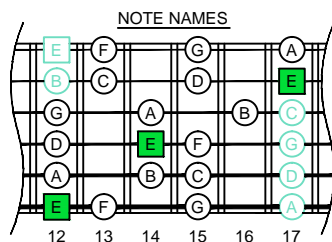

# E phrygian mode

EDCAG octaves box shapes

E phrygian mode SEMITONOMETER

6Em4Dm2 at 12 BOX SHAPE (3nps)

www.cagedoctaves.com

Zon Brookes

EDCAG octaves 3nps E phrygian mode : 6Em4Dm2 box shape at 12

EDCAG octaves (3 notes per string) E phrygian mode ENTIRE FINGERBOARD NOTE NAMES : 6Em4Dm2 box shape

EDCAG octaves (3 notes per string) E phrygian mode ENTIRE FINGERBOARD INTERVALS : 6Em4Dm2 box shape