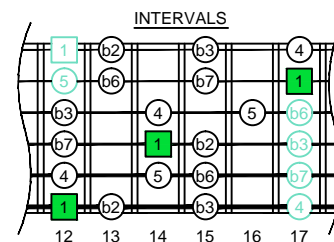

# E phrygian mode

EDCAG octaves box shapes

E phrygian mode SEMITONOMETER

6Em4Dm2 at 12 BOX SHAPE (3nps)

www.cagedoctaves.com

Zon Brookes

EDCAG octaves 3nps E phrygian mode : 6Em4Dm2 box shape at 12

EDCAG octaves (3 notes per string) E phrygian mode ENTIRE FINGERBOARD NOTE NAMES : 6Em4Dm2 box shape

EDCAG octaves (3 notes per string) E phrygian mode ENTIRE FINGERBOARD INTERVALS : 6Em4Dm2 box shape