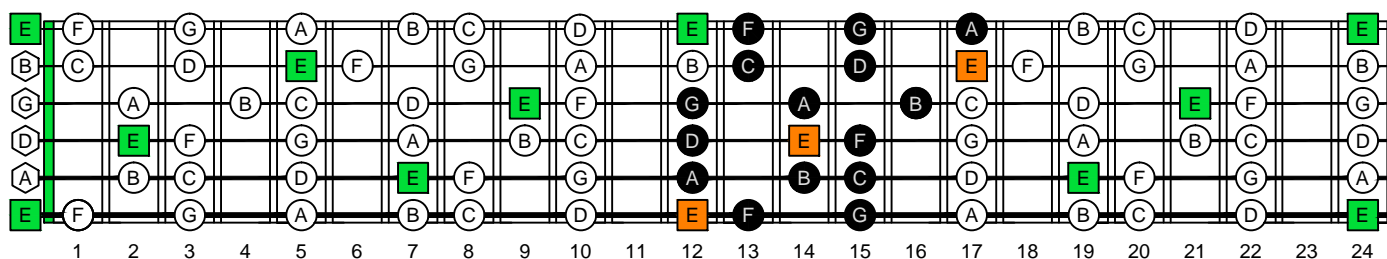

# E phrygian mode

EDCAG octaves box shapes

E phrygian mode SEMITONOMETER

6Em4Dm2 at 12 BOX SHAPE (3nps)

www.cagedoctaves.com

Zon Brookes

EDCAG octaves 3nps E phrygian mode : 6Em4Dm2 box shape at 12

EDCAG octaves (3 notes per string) E phrygian mode ENTIRE FINGERBOARD NOTE NAMES : 6Em4Dm2 box shape

EDCAG octaves (3 notes per string) E phrygian mode ENTIRE FINGERBOARD INTERVALS : 6Em4Dm2 box shape