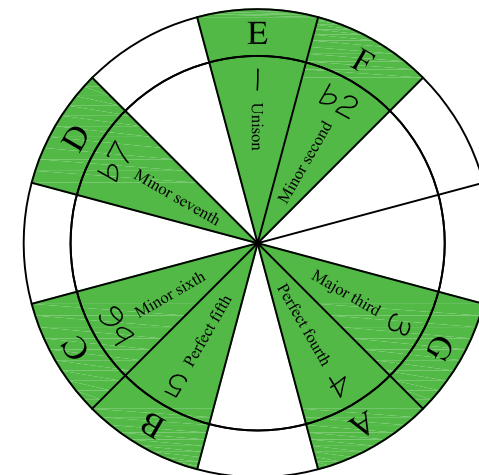

ENTIRE FINGERBOARD NOTE NAMES

ENTIRE FINGERBOARD INTERVALS

E phrygian mode
EDCAG
octaves
box shapes

E phrygian mode
SEMITONOMETER