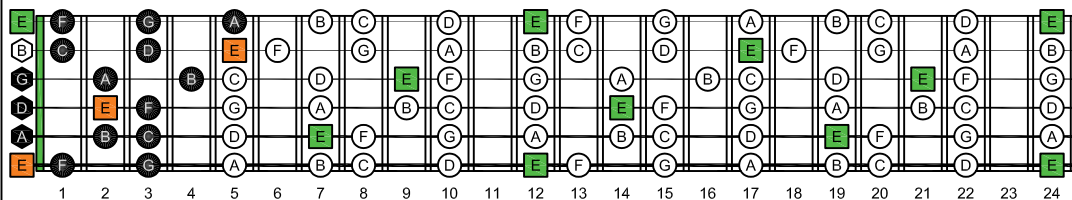

EDCAG octaves E natural - FINGERBOARD OCTAVE SHAPES

EDCAG octaves E phrygian mode : ENTIRE FINGERBOARD NOTE NAMES

EDCAG octaves (3 notes per string) E phrygian mode ENTIRE FINGERBOARD NOTE NAMES : 6Em4Dm2 box shape

EDCAG octaves (3 notes per string) E phrygian mode ENTIRE FINGERBOARD NOTE NAMES : 4Dm2 box shape

EDCAG octaves (3 notes per string) E phrygian mode ENTIRE FINGERBOARD NOTE NAMES : 5Cm2 box shape

EDCAG octaves (3 notes per string) E phrygian mode ENTIRE FINGERBOARD NOTE NAMES : 5Am3 box shape

EDCAG octaves (3 notes per string) E phrygian mode ENTIRE FINGERBOARD NOTE NAMES : 5Am3Gm1 box shape

EDCAG octaves (3 notes per string) E phrygian mode ENTIRE FINGERBOARD NOTE NAMES : 6Gm3Gm1 box shape

EDCAG octaves (3 notes per string) E phrygian mode ENTIRE FINGERBOARD NOTE NAMES : 6Em4Em1 box shape

EDCAG octaves (3 notes per string) E phrygian mode ENTIRE FINGERBOARD NOTE NAMES : 6Em4Dm2 box shape