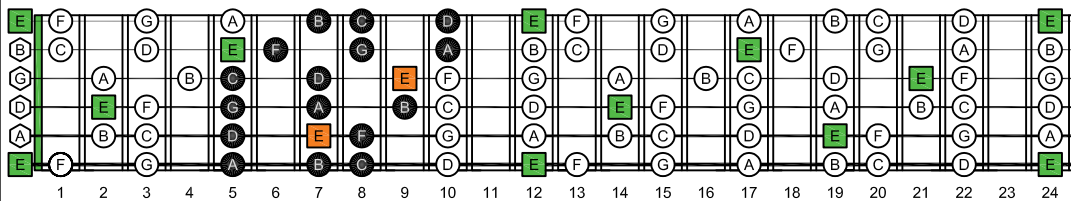

EDCAG octaves E natural - FINGERBOARD OCTAVE SHAPES

EDCAG octaves E phrygian mode : ENTIRE FINGERBOARD NOTE NAMES

EDCAG octaves (3 notes per string) E phrygian mode ENTIRE FINGERBOARD NOTE NAMES : 6Em4Dm2 box shape

EDCAG octaves (3 notes per string) E phrygian mode ENTIRE FINGERBOARD NOTE NAMES : 4Dm2 box shape

EDCAG octaves (3 notes per string) E phrygian mode ENTIRE FINGERBOARD NOTE NAMES : 5Cm2 box shape

EDCAG octaves (3 notes per string) E phrygian mode ENTIRE FINGERBOARD NOTE NAMES : 5Am3 box shape

EDCAG octaves (3 notes per string) E phrygian mode ENTIRE FINGERBOARD NOTE NAMES : 5Am3Gm1 box shape

EDCAG octaves (3 notes per string) E phrygian mode ENTIRE FINGERBOARD NOTE NAMES : 6Gm3Gm1 box shape

EDCAG octaves (3 notes per string) E phrygian mode ENTIRE FINGERBOARD NOTE NAMES : 6Em4Em1 box shape

EDCAG octaves (3 notes per string) E phrygian mode ENTIRE FINGERBOARD NOTE NAMES : 6Em4Dm2 box shape