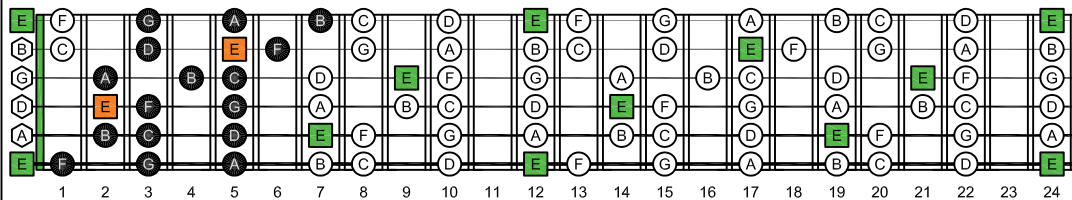

EDCAG octaves E natural - FINGERBOARD OCTAVE SHAPES

EDCAG octaves E phrygian mode : ENTIRE FINGERBOARD NOTE NAMES

EDCAG octaves (3 notes per string) E phrygian mode ENTIRE FINGERBOARD NOTE NAMES : 6Em4Dm2 box shape

EDCAG octaves (3 notes per string) E phrygian mode ENTIRE FINGERBOARD NOTE NAMES : 4Dm2 box shape

EDCAG octaves (3 notes per string) E phrygian mode ENTIRE FINGERBOARD NOTE NAMES : 5Cm2 box shape

EDCAG octaves (3 notes per string) E phrygian mode ENTIRE FINGERBOARD NOTE NAMES : 5Am3 box shape

EDCAG octaves (3 notes per string) E phrygian mode ENTIRE FINGERBOARD NOTE NAMES : 5Am3Gm1 box shape

EDCAG octaves (3 notes per string) E phrygian mode ENTIRE FINGERBOARD NOTE NAMES : 6Gm3Gm1 box shape

EDCAG octaves (3 notes per string) E phrygian mode ENTIRE FINGERBOARD NOTE NAMES : 6Em4Em1 box shape

EDCAG octaves (3 notes per string) E phrygian mode ENTIRE FINGERBOARD NOTE NAMES : 6Em4Dm2 box shape