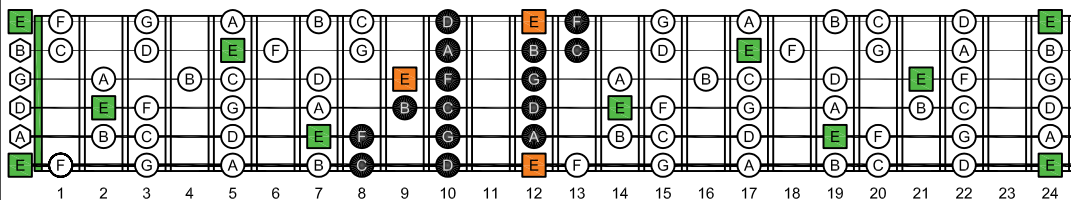

EDCAG octaves E natural - FINGERBOARD OCTAVE SHAPES

EDCAG octaves E phrygian mode : ENTIRE FINGERBOARD NOTE NAMES

EDCAG octaves (3 notes per string) E phrygian mode ENTIRE FINGERBOARD NOTE NAMES : 6Em4Dm2 box shape

EDCAG octaves (3 notes per string) E phrygian mode ENTIRE FINGERBOARD NOTE NAMES : 4Dm2 box shape

EDCAG octaves (3 notes per string) E phrygian mode ENTIRE FINGERBOARD NOTE NAMES : 5Cm2 box shape

EDCAG octaves (3 notes per string) E phrygian mode ENTIRE FINGERBOARD NOTE NAMES : 5Am3 box shape

EDCAG octaves (3 notes per string) E phrygian mode ENTIRE FINGERBOARD NOTE NAMES : 5Am3Gm1 box shape

EDCAG octaves (3 notes per string) E phrygian mode ENTIRE FINGERBOARD NOTE NAMES : 6Gm3Gm1 box shape

EDCAG octaves (3 notes per string) E phrygian mode ENTIRE FINGERBOARD NOTE NAMES : 6Em4Em1 box shape

EDCAG octaves (3 notes per string) E phrygian mode ENTIRE FINGERBOARD NOTE NAMES : 6Em4Dm2 box shape