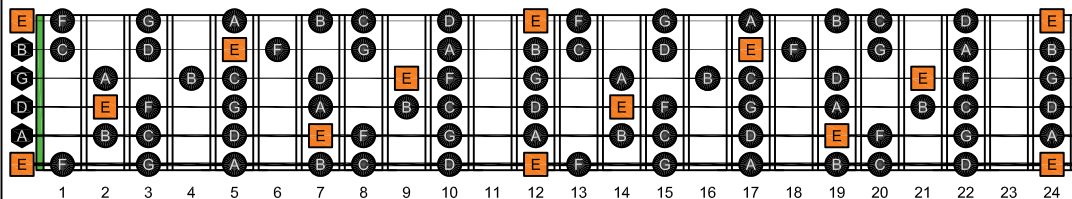

EDCAG octaves E natural - FINGERBOARD OCTAVE SHAPES

EDCAG octaves E phrygian mode : ENTIRE FINGERBOARD NOTE NAMES

EDCAG octaves (3 notes per string) E phrygian mode ENTIRE FINGERBOARD NOTE NAMES : 6Em4Dm2 box shape

EDCAG octaves (3 notes per string) E phrygian mode ENTIRE FINGERBOARD NOTE NAMES : 4Dm2 box shape

EDCAG octaves (3 notes per string) E phrygian mode ENTIRE FINGERBOARD NOTE NAMES : 5Cm2 box shape

EDCAG octaves (3 notes per string) E phrygian mode ENTIRE FINGERBOARD NOTE NAMES : 5Am3 box shape

EDCAG octaves (3 notes per string) E phrygian mode ENTIRE FINGERBOARD NOTE NAMES : 5Am3Gm1 box shape

EDCAG octaves (3 notes per string) E phrygian mode ENTIRE FINGERBOARD NOTE NAMES : 6Gm3Gm1 box shape

EDCAG octaves (3 notes per string) E phrygian mode ENTIRE FINGERBOARD NOTE NAMES : 6Em4Em1 box shape

EDCAG octaves (3 notes per string) E phrygian mode ENTIRE FINGERBOARD NOTE NAMES : 6Em4Dm2 box shape