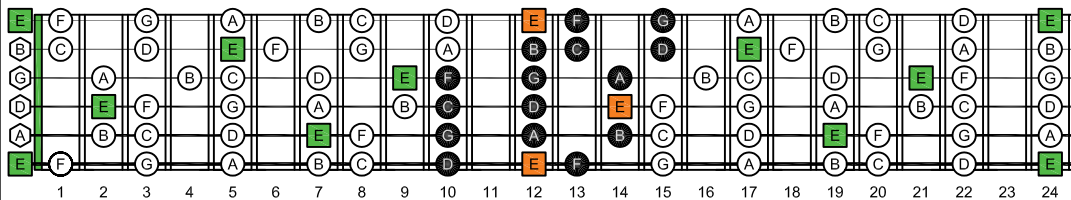

EDCAG octaves E natural - FINGERBOARD OCTAVE SHAPES

EDCAG octaves E phrygian mode : ENTIRE FINGERBOARD NOTE NAMES

EDCAG octaves (3 notes per string) E phrygian mode ENTIRE FINGERBOARD NOTE NAMES : 6Em4Dm2 box shape

EDCAG octaves (3 notes per string) E phrygian mode ENTIRE FINGERBOARD NOTE NAMES : 4Dm2 box shape

EDCAG octaves (3 notes per string) E phrygian mode ENTIRE FINGERBOARD NOTE NAMES : 5Cm2 box shape

EDCAG octaves (3 notes per string) E phrygian mode ENTIRE FINGERBOARD NOTE NAMES : 5Am3 box shape

EDCAG octaves (3 notes per string) E phrygian mode ENTIRE FINGERBOARD NOTE NAMES : 5Am3Gm1 box shape

EDCAG octaves (3 notes per string) E phrygian mode ENTIRE FINGERBOARD NOTE NAMES : 6Gm3Gm1 box shape

EDCAG octaves (3 notes per string) E phrygian mode ENTIRE FINGERBOARD NOTE NAMES : 6Em4Em1 box shape

EDCAG octaves (3 notes per string) E phrygian mode ENTIRE FINGERBOARD NOTE NAMES : 6Em4Dm2 box shape