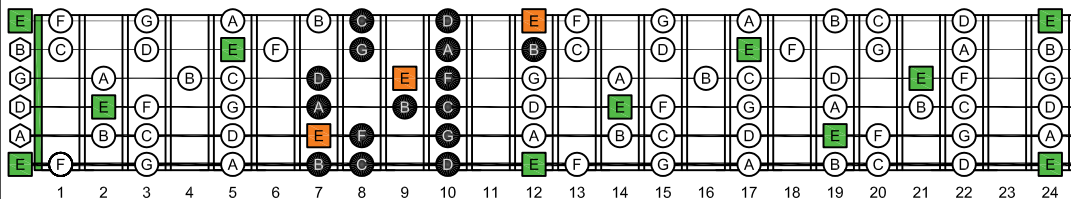

EDCAG octaves E natural - FINGERBOARD OCTAVE SHAPES

EDCAG octaves E phrygian mode : ENTIRE FINGERBOARD NOTE NAMES

EDCAG octaves (3 notes per string) E phrygian mode ENTIRE FINGERBOARD NOTE NAMES : 6Em4Dm2 box shape

EDCAG octaves (3 notes per string) E phrygian mode ENTIRE FINGERBOARD NOTE NAMES : 4Dm2 box shape

EDCAG octaves (3 notes per string) E phrygian mode ENTIRE FINGERBOARD NOTE NAMES : 5Cm2 box shape

EDCAG octaves (3 notes per string) E phrygian mode ENTIRE FINGERBOARD NOTE NAMES : 5Am3 box shape

EDCAG octaves (3 notes per string) E phrygian mode ENTIRE FINGERBOARD NOTE NAMES : 5Am3Gm1 box shape

EDCAG octaves (3 notes per string) E phrygian mode ENTIRE FINGERBOARD NOTE NAMES : 6Gm3Gm1 box shape

EDCAG octaves (3 notes per string) E phrygian mode ENTIRE FINGERBOARD NOTE NAMES : 6Em4Em1 box shape

EDCAG octaves (3 notes per string) E phrygian mode ENTIRE FINGERBOARD NOTE NAMES : 6Em4Dm2 box shape