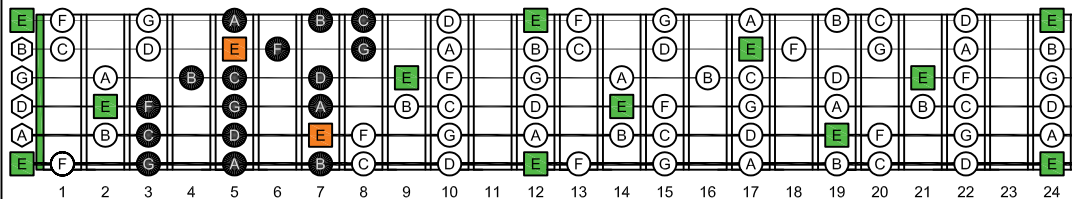

EDCAG octaves E natural - FINGERBOARD OCTAVE SHAPES

EDCAG octaves E phrygian mode : ENTIRE FINGERBOARD NOTE NAMES

EDCAG octaves (3 notes per string) E phrygian mode ENTIRE FINGERBOARD NOTE NAMES : 6Em4Dm2 box shape

EDCAG octaves (3 notes per string) E phrygian mode ENTIRE FINGERBOARD NOTE NAMES : 4Dm2 box shape

EDCAG octaves (3 notes per string) E phrygian mode ENTIRE FINGERBOARD NOTE NAMES : 5Cm2 box shape

EDCAG octaves (3 notes per string) E phrygian mode ENTIRE FINGERBOARD NOTE NAMES : 5Am3 box shape

EDCAG octaves (3 notes per string) E phrygian mode ENTIRE FINGERBOARD NOTE NAMES : 5Am3Gm1 box shape

EDCAG octaves (3 notes per string) E phrygian mode ENTIRE FINGERBOARD NOTE NAMES : 6Gm3Gm1 box shape

EDCAG octaves (3 notes per string) E phrygian mode ENTIRE FINGERBOARD NOTE NAMES : 6Em4Em1 box shape

EDCAG octaves (3 notes per string) E phrygian mode ENTIRE FINGERBOARD NOTE NAMES : 6Em4Dm2 box shape