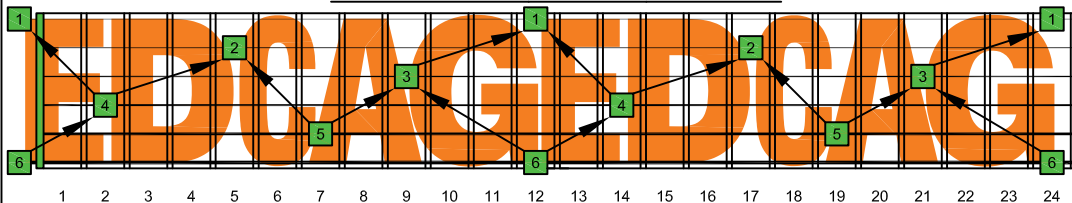

EDCAG octaves E natural - FINGERBOARD OCTAVE SHAPES

EDCAG octaves E phrygian mode : ENTIRE FINGERBOARD NOTE NAMES

EDCAG octaves (3 notes per string) E phrygian mode ENTIRE FINGERBOARD NOTE NAMES : 6Em4Dm2 box shape

EDCAG octaves (3 notes per string) E phrygian mode ENTIRE FINGERBOARD NOTE NAMES : 4Dm2 box shape

EDCAG octaves (3 notes per string) E phrygian mode ENTIRE FINGERBOARD NOTE NAMES : 5Cm2 box shape

EDCAG octaves (3 notes per string) E phrygian mode ENTIRE FINGERBOARD NOTE NAMES : 5Am3 box shape

EDCAG octaves (3 notes per string) E phrygian mode ENTIRE FINGERBOARD NOTE NAMES : 5Am3Gm1 box shape

EDCAG octaves (3 notes per string) E phrygian mode ENTIRE FINGERBOARD NOTE NAMES : 6Gm3Gm1 box shape

EDCAG octaves (3 notes per string) E phrygian mode ENTIRE FINGERBOARD NOTE NAMES : 6Em4Em1 box shape

EDCAG octaves (3 notes per string) E phrygian mode ENTIRE FINGERBOARD NOTE NAMES : 6Em4Dm2 box shape