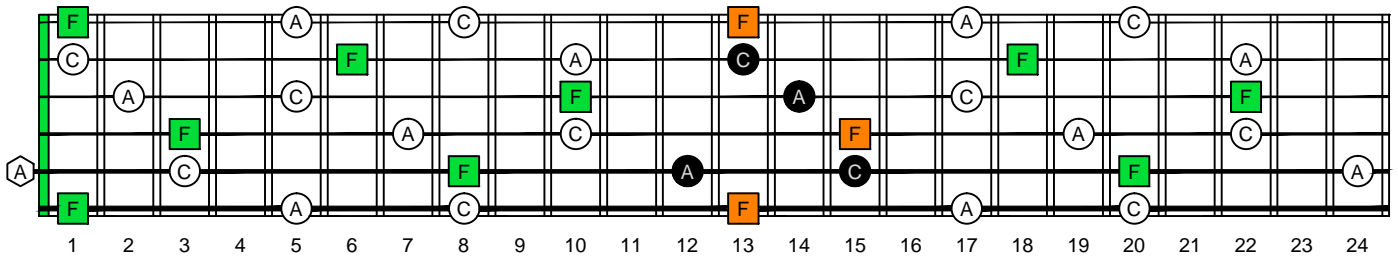

# F major arpeggio

**EDCAG**  
octaves  
box shapes

F major arpeggio  
SEMITONOMETER

6E4E1 at 12  
BOX  
SHAPE

www.cagedoctaves.com

Zon Brookes

EDCAG octaves F major arpeggio : 6E4E1 box shape at 12

EDCAG octaves F major arpeggio ENTIRE FINGERBOARD NOTE NAMES : 6E4E1 box shape at 12

EDCAG octaves F major arpeggio ENTIRE FINGERBOARD INTERVALS : 6E4E1 box shape at 12