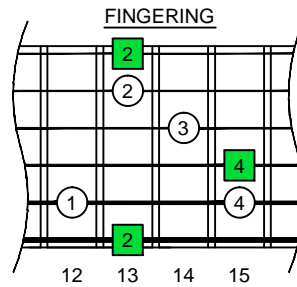

# F major arpeggio

**EDCAG**  
octaves  
box shapes

F major arpeggio  
SEMITONOMETER

6E4E1 at 12  
BOX  
SHAPE

www.cagedoctaves.com

Zon Brookes

EDCAG octaves F major arpeggio : 6E4E1 box shape at 12

EDCAG octaves F major arpeggio ENTIRE FINGERBOARD NOTE NAMES : 6E4E1 box shape at 12

EDCAG octaves F major arpeggio ENTIRE FINGERBOARD INTERVALS : 6E4E1 box shape at 12