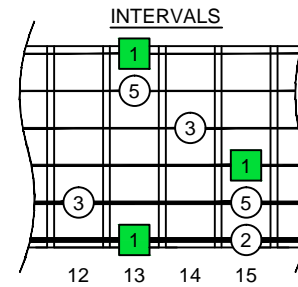

# F major arpeggio

**EDCAG**  
octaves  
box shapes

F major arpeggio  
SEMITONOMETER

6E4E1 at 12  
BOX  
SHAPE

www.cagedoctaves.com

Zon Brookes

EDCAG octaves F major arpeggio : 6E4E1 box shape at 12

EDCAG octaves F major arpeggio ENTIRE FINGERBOARD NOTE NAMES : 6E4E1 box shape at 12

EDCAG octaves F major arpeggio ENTIRE FINGERBOARD INTERVALS : 6E4E1 box shape at 12