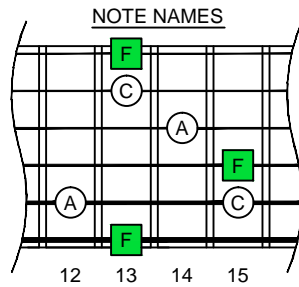

# F major arpeggio

**EDCAG**  
octaves  
box shapes

F major arpeggio  
SEMITONOMETER

6E4E1 at 12  
BOX  
SHAPE

www.cagedoctaves.com

Zon Brookes

EDCAG octaves F major arpeggio : 6E4E1 box shape at 12

EDCAG octaves F major arpeggio ENTIRE FINGERBOARD NOTE NAMES : 6E4E1 box shape at 12

EDCAG octaves F major arpeggio ENTIRE FINGERBOARD INTERVALS : 6E4E1 box shape at 12