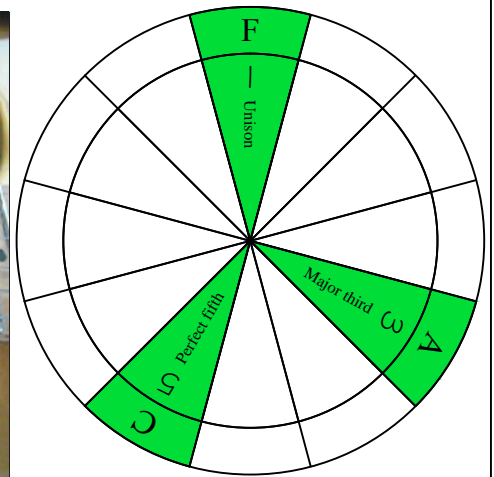

# F major arpeggio

**EDCAG**  
octaves  
box shapes

F major arpeggio  
SEMITONOMETER

6E4E1 at 12  
BOX  
SHAPE

www.cagedoctaves.com

Zon Brookes

EDCAG octaves F major arpeggio : 6E4E1 box shape at 12

EDCAG octaves F major arpeggio ENTIRE FINGERBOARD NOTE NAMES : 6E4E1 box shape at 12

EDCAG octaves F major arpeggio ENTIRE FINGERBOARD INTERVALS : 6E4E1 box shape at 12