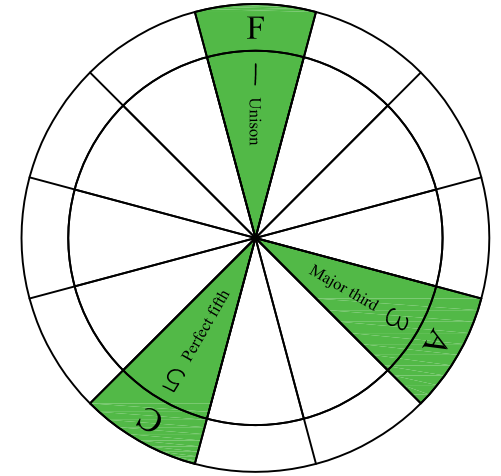

ENTIRE FINGERBOARD NOTE NAMES

ENTIRE FINGERBOARD INTERVALS

F

major arpeggio
EDCAG
octaves
box shapes

F major arpeggio
SEMITONOMETER