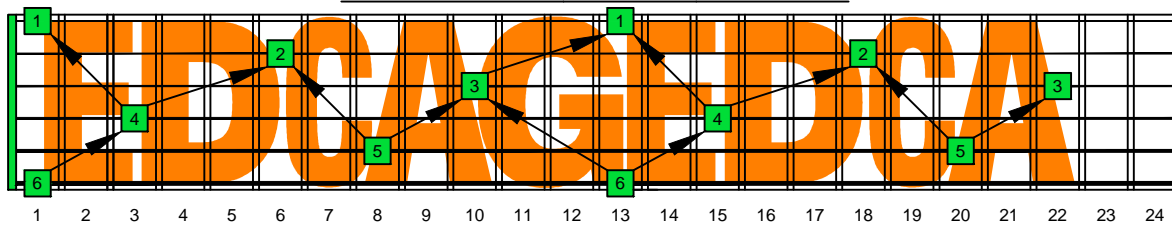

EDCAG octaves F natural - FINGERBOARD OCTAVE SHAPES

EDCAG octaves F lydian mode : ENTIRE FINGERBOARD INTERVALS

EDCAG octaves F major arpeggio ENTIRE FINGERBOARD INTERVALS : 6E4E1 box shape

EDCAG octaves F major arpeggio ENTIRE FINGERBOARD INTERVALS : 4D2 box shape

EDCAG octaves F major arpeggio ENTIRE FINGERBOARD INTERVALS : 5C2 box shape

EDCAG octaves F major arpeggio ENTIRE FINGERBOARD INTERVALS : 5A3 box shape

EDCAG octaves F major arpeggio ENTIRE FINGERBOARD INTERVALS : 6G3G1 box shape

EDCAG octaves F major arpeggio ENTIRE FINGERBOARD INTERVALS : 6E4E1 box shape at 12