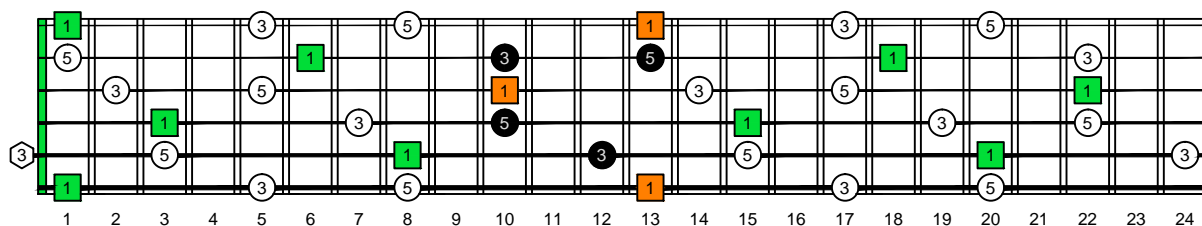

EDCAG octaves F natural - FINGERBOARD OCTAVE SHAPES

EDCAG octaves F lydian mode : ENTIRE FINGERBOARD INTERVALS

EDCAG octaves F major arpeggio ENTIRE FINGERBOARD INTERVALS : 6E4E1 box shape

EDCAG octaves F major arpeggio ENTIRE FINGERBOARD INTERVALS : 4D2 box shape

EDCAG octaves F major arpeggio ENTIRE FINGERBOARD INTERVALS : 5C2 box shape

EDCAG octaves F major arpeggio ENTIRE FINGERBOARD INTERVALS : 5A3 box shape

EDCAG octaves F major arpeggio ENTIRE FINGERBOARD INTERVALS : 6G3G1 box shape

EDCAG octaves F major arpeggio ENTIRE FINGERBOARD INTERVALS : 6E4E1 box shape at 12