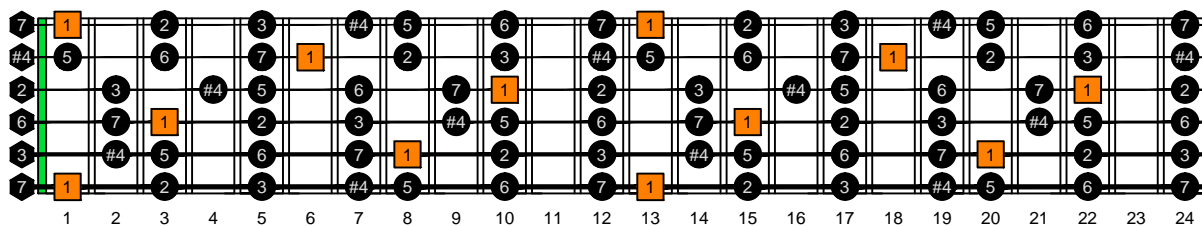

EDCAG octaves F natural - FINGERBOARD OCTAVE SHAPES

EDCAG octaves F lydian mode : ENTIRE FINGERBOARD INTERVALS

EDCAG octaves F major arpeggio ENTIRE FINGERBOARD INTERVALS : 6E4E1 box shape

EDCAG octaves F major arpeggio ENTIRE FINGERBOARD INTERVALS : 4D2 box shape

EDCAG octaves F major arpeggio ENTIRE FINGERBOARD INTERVALS : 5C2 box shape

EDCAG octaves F major arpeggio ENTIRE FINGERBOARD INTERVALS : 5A3 box shape

EDCAG octaves F major arpeggio ENTIRE FINGERBOARD INTERVALS : 6G3G1 box shape

EDCAG octaves F major arpeggio ENTIRE FINGERBOARD INTERVALS : 6E4E1 box shape at 12