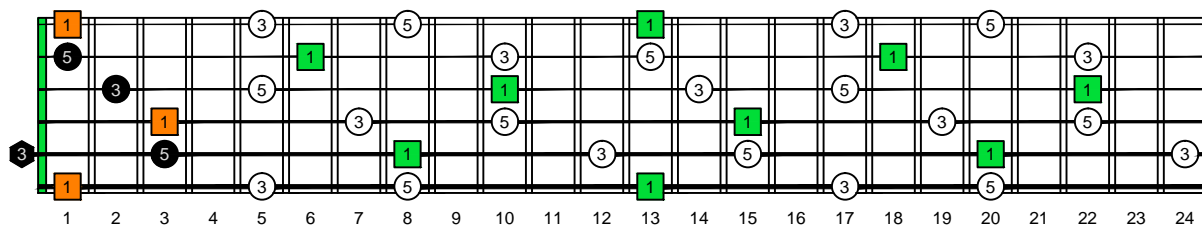

EDCAG octaves F natural - FINGERBOARD OCTAVE SHAPES

EDCAG octaves F lydian mode : ENTIRE FINGERBOARD INTERVALS

EDCAG octaves F major arpeggio ENTIRE FINGERBOARD INTERVALS : 6E4E1 box shape

EDCAG octaves F major arpeggio ENTIRE FINGERBOARD INTERVALS : 4D2 box shape

EDCAG octaves F major arpeggio ENTIRE FINGERBOARD INTERVALS : 5C2 box shape

EDCAG octaves F major arpeggio ENTIRE FINGERBOARD INTERVALS : 5A3 box shape

EDCAG octaves F major arpeggio ENTIRE FINGERBOARD INTERVALS : 6G3G1 box shape

EDCAG octaves F major arpeggio ENTIRE FINGERBOARD INTERVALS : 6E4E1 box shape at 12