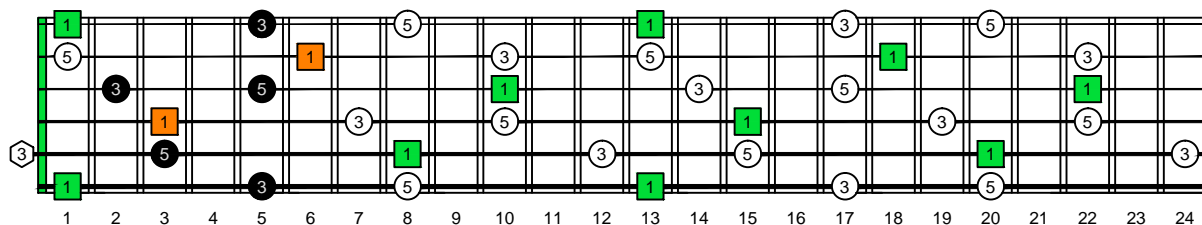

EDCAG octaves F natural - FINGERBOARD OCTAVE SHAPES

EDCAG octaves F lydian mode : ENTIRE FINGERBOARD INTERVALS

EDCAG octaves F major arpeggio ENTIRE FINGERBOARD INTERVALS : 6E4E1 box shape

EDCAG octaves F major arpeggio ENTIRE FINGERBOARD INTERVALS : 4D2 box shape

EDCAG octaves F major arpeggio ENTIRE FINGERBOARD INTERVALS : 5C2 box shape

EDCAG octaves F major arpeggio ENTIRE FINGERBOARD INTERVALS : 5A3 box shape

EDCAG octaves F major arpeggio ENTIRE FINGERBOARD INTERVALS : 6G3G1 box shape

EDCAG octaves F major arpeggio ENTIRE FINGERBOARD INTERVALS : 6E4E1 box shape at 12