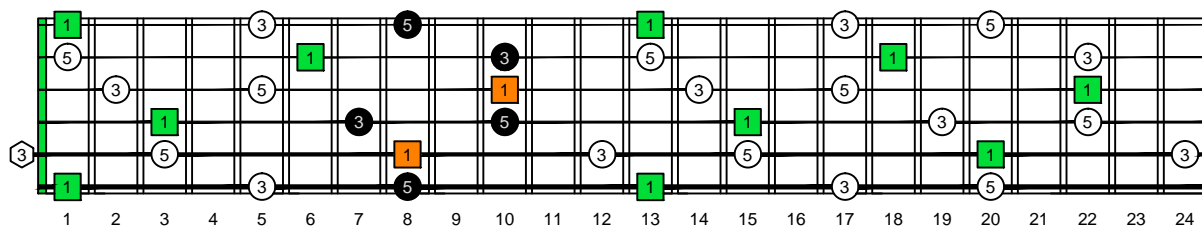

EDCAG octaves F natural - FINGERBOARD OCTAVE SHAPES

EDCAG octaves F lydian mode : ENTIRE FINGERBOARD INTERVALS

EDCAG octaves F major arpeggio ENTIRE FINGERBOARD INTERVALS : 6E4E1 box shape

EDCAG octaves F major arpeggio ENTIRE FINGERBOARD INTERVALS : 4D2 box shape

EDCAG octaves F major arpeggio ENTIRE FINGERBOARD INTERVALS : 5C2 box shape

EDCAG octaves F major arpeggio ENTIRE FINGERBOARD INTERVALS : 5A3 box shape

EDCAG octaves F major arpeggio ENTIRE FINGERBOARD INTERVALS : 6G3G1 box shape

EDCAG octaves F major arpeggio ENTIRE FINGERBOARD INTERVALS : 6E4E1 box shape at 12