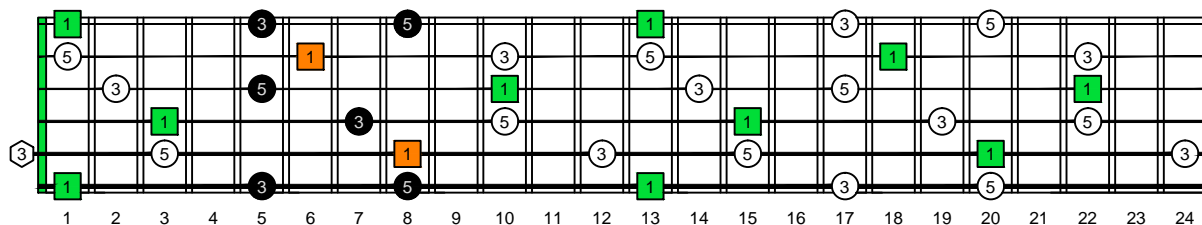

EDCAG octaves F natural - FINGERBOARD OCTAVE SHAPES

EDCAG octaves F lydian mode : ENTIRE FINGERBOARD INTERVALS

EDCAG octaves F major arpeggio ENTIRE FINGERBOARD INTERVALS : 6E4E1 box shape

EDCAG octaves F major arpeggio ENTIRE FINGERBOARD INTERVALS : 4D2 box shape

EDCAG octaves F major arpeggio ENTIRE FINGERBOARD INTERVALS : 5C2 box shape

EDCAG octaves F major arpeggio ENTIRE FINGERBOARD INTERVALS : 5A3 box shape

EDCAG octaves F major arpeggio ENTIRE FINGERBOARD INTERVALS : 6G3G1 box shape

EDCAG octaves F major arpeggio ENTIRE FINGERBOARD INTERVALS : 6E4E1 box shape at 12