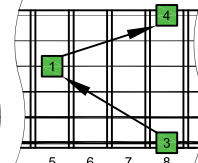

STRING NUMBERS

FINGERING