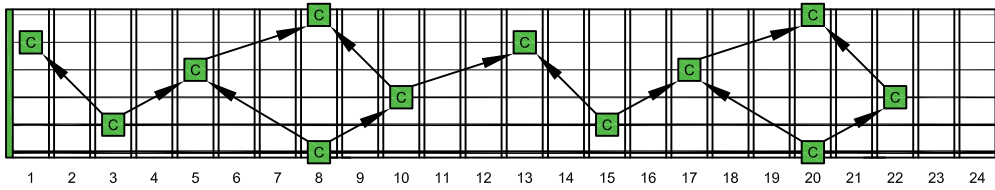

Musical notation for 'CAGED octaves' in 2/4 time. The notation includes a treble clef, a key signature of one sharp (F#), and a series of chords. Below the staff is a tablature (TAB) with string numbers 1-6 and fret numbers.

T	1	8	8	8	13	13	13	13	13	13	8	8	8	1
A	5	5	5	10	10	10	10	10	10	10	5	5	5	
B	3	3	3	8	8	8	15	15	15	15	8	8	3	3

C NATURAL OVER ENTIRE FINGERBOARD

STRING NUMBERS

FINGERING

FINGERING

FINGERING

FINGERING

FINGERING