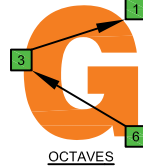

Musical notation for 'CAGED octaves' in 2/4 time. The notation includes a treble clef, a key signature of one sharp (F#), and a series of chords. Below the staff is a tablature (TAB) with string numbers 1-6 and fret numbers.

T	1	8	8	8	13	13	13	13	13	13	8	8	8	1
A	5	5	5	10	10	10	10	10	10	10	5	5	5	
B	3	3	3	8	8	8	15	15	15	15	8	8	3	3

C NATURAL OVER ENTIRE FINGERBOARD

STRING NUMBERS

FINGERING

FINGERING

FINGERING

FINGERING

FINGERING