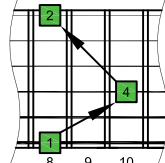

STRING NUMBERS

FINGERING