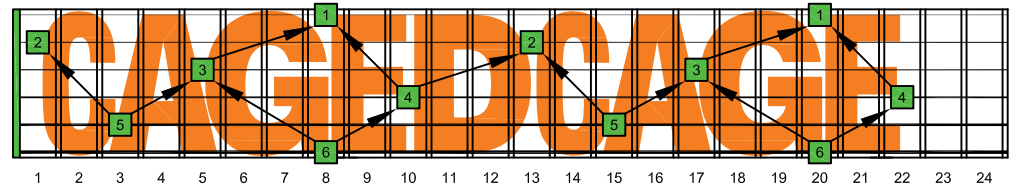

Musical notation for 'CAGED octaves' in 2/4 time. The notation includes a treble clef, a key signature of one sharp (F#), and a series of chords. Below the staff is a tablature (TAB) with string numbers 1-6 and fret numbers.

T	1	8	8	8	13	13	13	13	13	13	8	8	8	1
A	5	5	5	10	10	10	10	10	10	10	5	5	5	
B	3	3	3	8	8	8	15	15	15	15	8	8	3	3

C NATURAL OVER ENTIRE FINGERBOARD

STRING NUMBERS

FINGERING

FINGERING

FINGERING

FINGERING

FINGERING