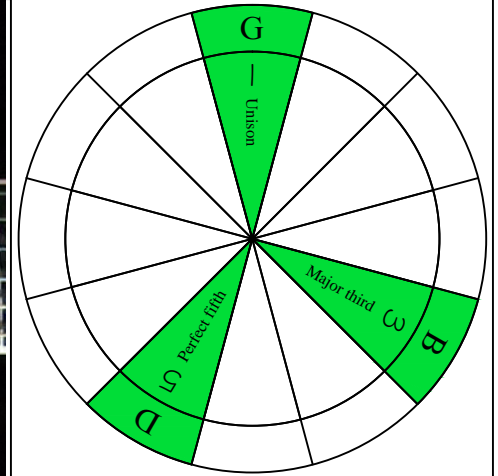

# G major arpeggio GEDCA octaves (box shapes)

G major arpeggio SEMITONOMETER

6E4E1 BOX SHAPE

NOTE NAMES

FINGERING

INTERVALS

www.cagedoctaves.com

Zon Brookes

GEDCA octaves G major arpeggio : 6E4E1 box shape

GEDCA octaves G major arpeggio ENTIRE FINGERBOARD NOTE NAMES : 6E4E1 box shape

GEDCA octaves G major arpeggio ENTIRE FINGERBOARD INTERVALS : 6E4E1 box shape