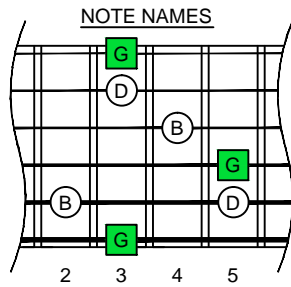

# G major arpeggio GEDCA octaves (box shapes)

G major arpeggio SEMITONOMETER

6E4E1 BOX SHAPE

NOTE NAMES

FINGERING

INTERVALS

www.cagedoctaves.com

Zon Brookes

GEDCA octaves G major arpeggio : 6E4E1 box shape

GEDCA octaves G major arpeggio ENTIRE FINGERBOARD NOTE NAMES : 6E4E1 box shape

GEDCA octaves G major arpeggio ENTIRE FINGERBOARD INTERVALS : 6E4E1 box shape