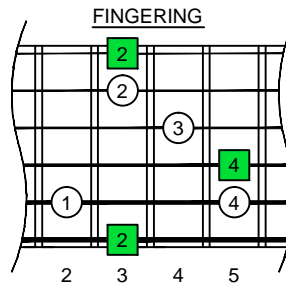

# G major arpeggio GEDCA octaves (box shapes)

G major arpeggio SEMITONOMETER

6E4E1 BOX SHAPE

NOTE NAMES

FINGERING

INTERVALS

www.cagedoctaves.com

Zon Brookes

GEDCA octaves G major arpeggio : 6E4E1 box shape

GEDCA octaves G major arpeggio ENTIRE FINGERBOARD NOTE NAMES : 6E4E1 box shape

GEDCA octaves G major arpeggio ENTIRE FINGERBOARD INTERVALS : 6E4E1 box shape