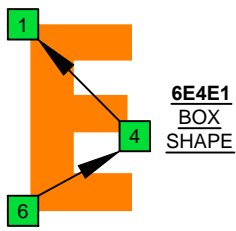

# G major arpeggio GEDCA octaves (box shapes)

G major arpeggio SEMITONOMETER

6E4E1 BOX SHAPE

NOTE NAMES

FINGERING

INTERVALS

www.cagedoctaves.com

Zon Brookes

GEDCA octaves G major arpeggio : 6E4E1 box shape

GEDCA octaves G major arpeggio ENTIRE FINGERBOARD NOTE NAMES : 6E4E1 box shape

GEDCA octaves G major arpeggio ENTIRE FINGERBOARD INTERVALS : 6E4E1 box shape