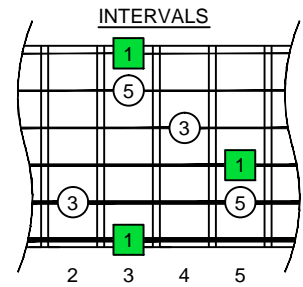

# G major arpeggio GEDCA octaves (box shapes)

G major arpeggio SEMITONOMETER

6E4E1 BOX SHAPE

NOTE NAMES

FINGERING

INTERVALS

www.cagedoctaves.com

Zon Brookes

GEDCA octaves G major arpeggio : 6E4E1 box shape

GEDCA octaves G major arpeggio ENTIRE FINGERBOARD NOTE NAMES : 6E4E1 box shape

GEDCA octaves G major arpeggio ENTIRE FINGERBOARD INTERVALS : 6E4E1 box shape