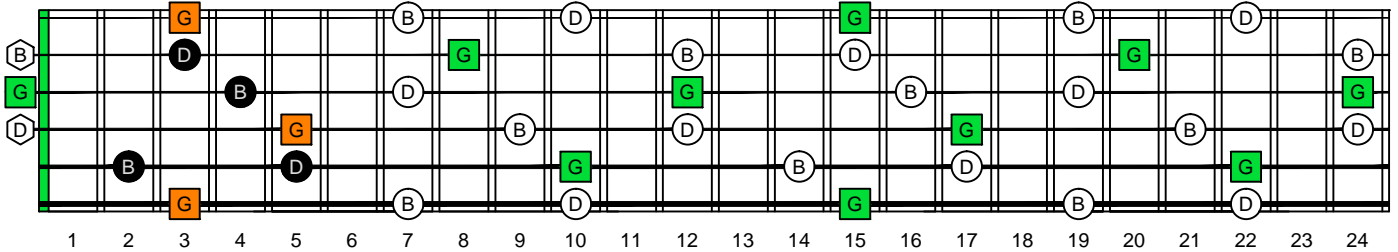

# G major arpeggio GEDCA octaves (box shapes)

G major arpeggio SEMITONOMETER

6E4E1 BOX SHAPE

NOTE NAMES

FINGERING

INTERVALS

www.cagedoctaves.com

Zon Brookes

GEDCA octaves G major arpeggio : 6E4E1 box shape

GEDCA octaves G major arpeggio ENTIRE FINGERBOARD NOTE NAMES : 6E4E1 box shape

GEDCA octaves G major arpeggio ENTIRE FINGERBOARD INTERVALS : 6E4E1 box shape