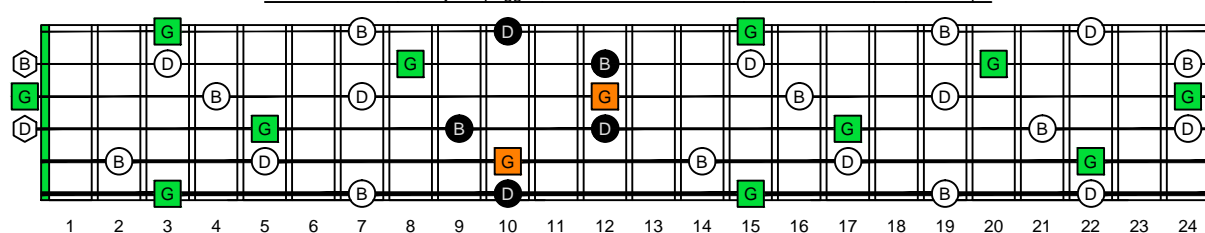

GEDCA octaves G natural - FINGERBOARD OCTAVE SHAPES

GEDCA octaves G major arpeggio : ENTIRE FINGERBOARD NOTE NAMES

GEDCA octaves G major arpeggio ENTIRE FINGERBOARD NOTE NAMES : 6G3G1 box shape

GEDCA octaves G major arpeggio ENTIRE FINGERBOARD NOTE NAMES : 6E4E1 box shape

GEDCA octaves G major arpeggio ENTIRE FINGERBOARD NOTE NAMES : 4D2 box shape

GEDCA octaves G major arpeggio ENTIRE FINGERBOARD NOTE NAMES : 5C2 box shape

GEDCA octaves G major arpeggio ENTIRE FINGERBOARD NOTE NAMES : 5A3 box shape

GEDCA octaves G major arpeggio ENTIRE FINGERBOARD NOTE NAMES : 6G3G1 box shape at 12