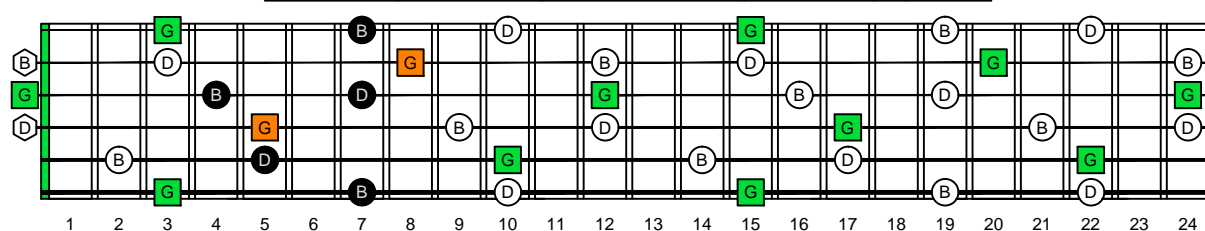

GEDCA octaves G natural - FINGERBOARD OCTAVE SHAPES

GEDCA octaves G major arpeggio : ENTIRE FINGERBOARD NOTE NAMES

GEDCA octaves G major arpeggio ENTIRE FINGERBOARD NOTE NAMES : 6G3G1 box shape

GEDCA octaves G major arpeggio ENTIRE FINGERBOARD NOTE NAMES : 6E4E1 box shape

GEDCA octaves G major arpeggio ENTIRE FINGERBOARD NOTE NAMES : 4D2 box shape

GEDCA octaves G major arpeggio ENTIRE FINGERBOARD NOTE NAMES : 5C2 box shape

GEDCA octaves G major arpeggio ENTIRE FINGERBOARD NOTE NAMES : 5A3 box shape

GEDCA octaves G major arpeggio ENTIRE FINGERBOARD NOTE NAMES : 6G3G1 box shape at 12