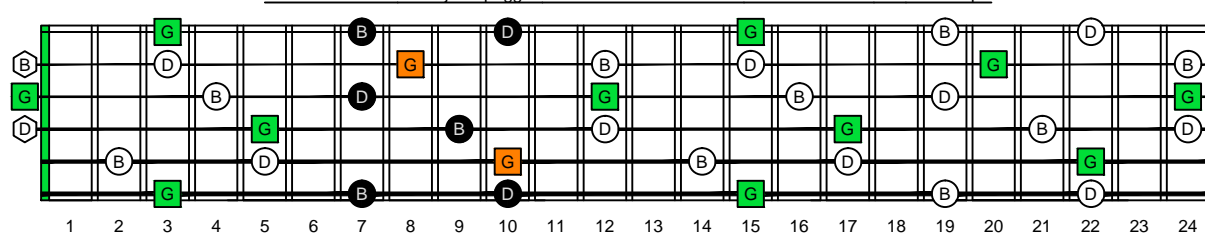

GEDCA octaves G natural - FINGERBOARD OCTAVE SHAPES

GEDCA octaves G major arpeggio : ENTIRE FINGERBOARD NOTE NAMES

GEDCA octaves G major arpeggio ENTIRE FINGERBOARD NOTE NAMES : 6G3G1 box shape

GEDCA octaves G major arpeggio ENTIRE FINGERBOARD NOTE NAMES : 6E4E1 box shape

GEDCA octaves G major arpeggio ENTIRE FINGERBOARD NOTE NAMES : 4D2 box shape

GEDCA octaves G major arpeggio ENTIRE FINGERBOARD NOTE NAMES : 5C2 box shape

GEDCA octaves G major arpeggio ENTIRE FINGERBOARD NOTE NAMES : 5A3 box shape

GEDCA octaves G major arpeggio ENTIRE FINGERBOARD NOTE NAMES : 6G3G1 box shape at 12