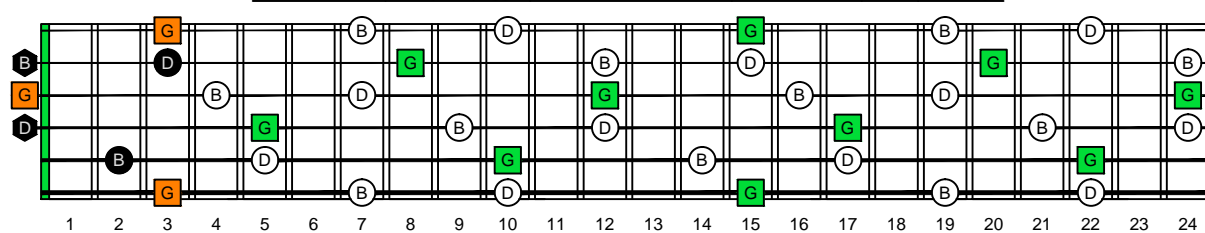

GEDCA octaves G natural - FINGERBOARD OCTAVE SHAPES

GEDCA octaves G major arpeggio : ENTIRE FINGERBOARD NOTE NAMES

GEDCA octaves G major arpeggio ENTIRE FINGERBOARD NOTE NAMES : 6G3G1 box shape

GEDCA octaves G major arpeggio ENTIRE FINGERBOARD NOTE NAMES : 6E4E1 box shape

GEDCA octaves G major arpeggio ENTIRE FINGERBOARD NOTE NAMES : 4D2 box shape

GEDCA octaves G major arpeggio ENTIRE FINGERBOARD NOTE NAMES : 5C2 box shape

GEDCA octaves G major arpeggio ENTIRE FINGERBOARD NOTE NAMES : 5A3 box shape

GEDCA octaves G major arpeggio ENTIRE FINGERBOARD NOTE NAMES : 6G3G1 box shape at 12