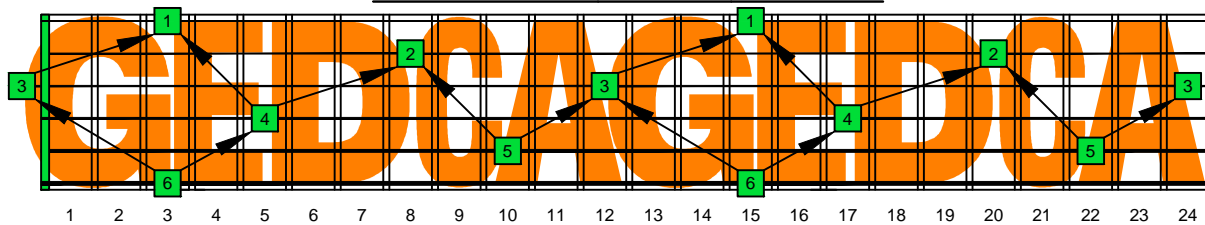

GEDCA octaves G natural - FINGERBOARD OCTAVE SHAPES

GEDCA octaves G major arpeggio : ENTIRE FINGERBOARD NOTE NAMES

GEDCA octaves G major arpeggio ENTIRE FINGERBOARD NOTE NAMES : 6G3G1 box shape

GEDCA octaves G major arpeggio ENTIRE FINGERBOARD NOTE NAMES : 6E4E1 box shape

GEDCA octaves G major arpeggio ENTIRE FINGERBOARD NOTE NAMES : 4D2 box shape

GEDCA octaves G major arpeggio ENTIRE FINGERBOARD NOTE NAMES : 5C2 box shape

GEDCA octaves G major arpeggio ENTIRE FINGERBOARD NOTE NAMES : 5A3 box shape