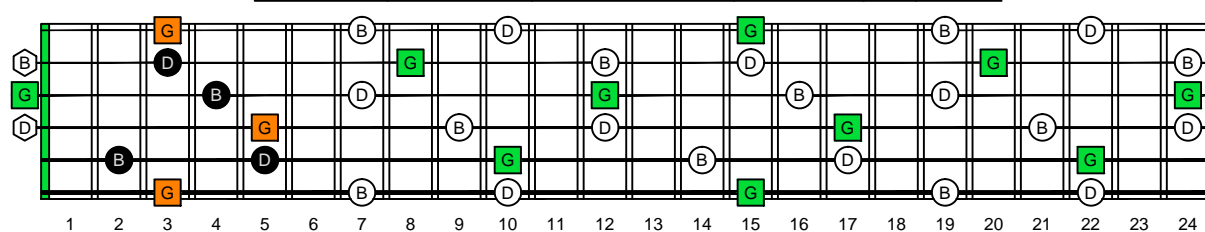

GEDCA octaves G natural - FINGERBOARD OCTAVE SHAPES

GEDCA octaves G major arpeggio : ENTIRE FINGERBOARD NOTE NAMES

GEDCA octaves G major arpeggio ENTIRE FINGERBOARD NOTE NAMES : 6G3G1 box shape

GEDCA octaves G major arpeggio ENTIRE FINGERBOARD NOTE NAMES : 6E4E1 box shape

GEDCA octaves G major arpeggio ENTIRE FINGERBOARD NOTE NAMES : 4D2 box shape

GEDCA octaves G major arpeggio ENTIRE FINGERBOARD NOTE NAMES : 5C2 box shape

GEDCA octaves G major arpeggio ENTIRE FINGERBOARD NOTE NAMES : 5A3 box shape

GEDCA octaves G major arpeggio ENTIRE FINGERBOARD NOTE NAMES : 6G3G1 box shape at 12