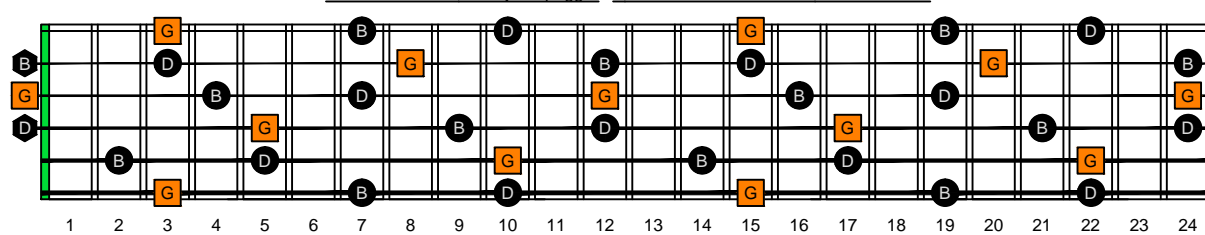

GEDCA octaves G natural - FINGERBOARD OCTAVE SHAPES

GEDCA octaves G major arpeggio : ENTIRE FINGERBOARD NOTE NAMES

GEDCA octaves G major arpeggio ENTIRE FINGERBOARD NOTE NAMES : 6G3G1 box shape

GEDCA octaves G major arpeggio ENTIRE FINGERBOARD NOTE NAMES : 6E4E1 box shape

GEDCA octaves G major arpeggio ENTIRE FINGERBOARD NOTE NAMES : 4D2 box shape

GEDCA octaves G major arpeggio ENTIRE FINGERBOARD NOTE NAMES : 5C2 box shape

GEDCA octaves G major arpeggio ENTIRE FINGERBOARD NOTE NAMES : 5A3 box shape

GEDCA octaves G major arpeggio ENTIRE FINGERBOARD NOTE NAMES : 6G3G1 box shape at 12