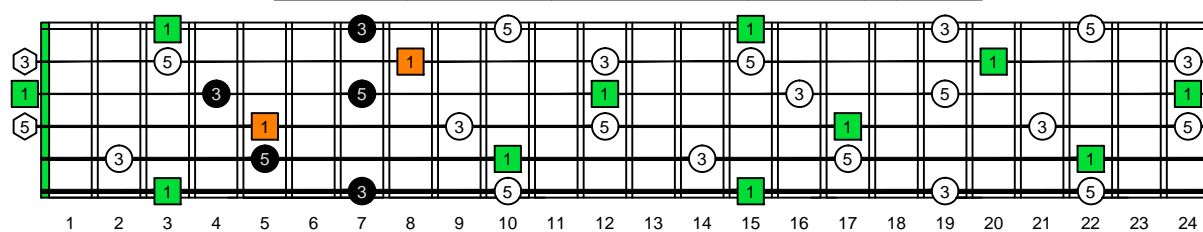

GEDCA octaves G natural - FINGERBOARD OCTAVE SHAPES

GEDCA octaves G major arpeggio : ENTIRE FINGERBOARD INTERVALS

GEDCA octaves G major arpeggio ENTIRE FINGERBOARD INTERVALS : 6G3G1 box shape

GEDCA octaves G major arpeggio ENTIRE FINGERBOARD INTERVALS : 6E4E1 box shape

GEDCA octaves G major arpeggio ENTIRE FINGERBOARD INTERVALS : 4D2 box shape

GEDCA octaves G major arpeggio ENTIRE FINGERBOARD INTERVALS : 5C2 box shape

GEDCA octaves G major arpeggio ENTIRE FINGERBOARD INTERVALS : 5A3 box shape

GEDCA octaves G major arpeggio ENTIRE FINGERBOARD INTERVALS : 6G3G1 box shape at 12