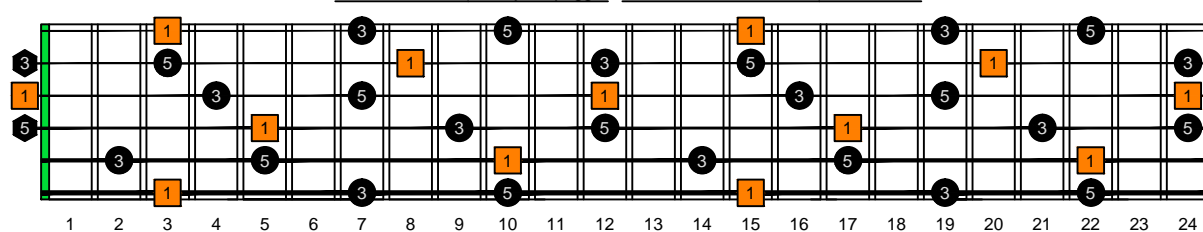

GEDCA octaves G natural - FINGERBOARD OCTAVE SHAPES

GEDCA octaves G major arpeggio : ENTIRE FINGERBOARD INTERVALS

GEDCA octaves G major arpeggio ENTIRE FINGERBOARD INTERVALS : 6G3G1 box shape

GEDCA octaves G major arpeggio ENTIRE FINGERBOARD INTERVALS : 6E4E1 box shape

GEDCA octaves G major arpeggio ENTIRE FINGERBOARD INTERVALS : 4D2 box shape

GEDCA octaves G major arpeggio ENTIRE FINGERBOARD INTERVALS : 5C2 box shape

GEDCA octaves G major arpeggio ENTIRE FINGERBOARD INTERVALS : 5A3 box shape

GEDCA octaves G major arpeggio ENTIRE FINGERBOARD INTERVALS : 6G3G1 box shape at 12