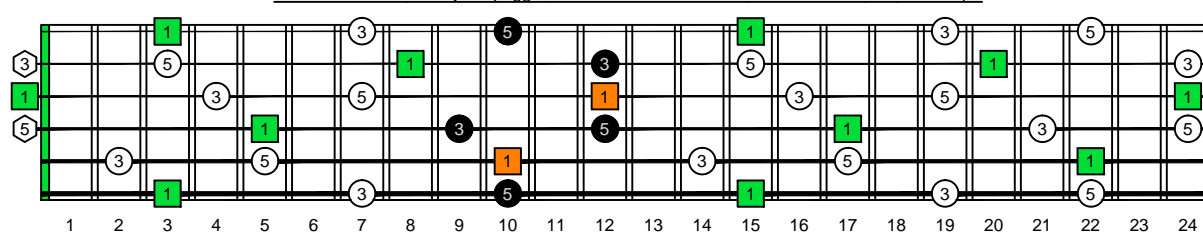

GEDCA octaves G natural - FINGERBOARD OCTAVE SHAPES

GEDCA octaves G major arpeggio : ENTIRE FINGERBOARD INTERVALS

GEDCA octaves G major arpeggio ENTIRE FINGERBOARD INTERVALS : 6G3G1 box shape

GEDCA octaves G major arpeggio ENTIRE FINGERBOARD INTERVALS : 6E4E1 box shape

GEDCA octaves G major arpeggio ENTIRE FINGERBOARD INTERVALS : 4D2 box shape

GEDCA octaves G major arpeggio ENTIRE FINGERBOARD INTERVALS : 5C2 box shape

GEDCA octaves G major arpeggio ENTIRE FINGERBOARD INTERVALS : 5A3 box shape

GEDCA octaves G major arpeggio ENTIRE FINGERBOARD INTERVALS : 6G3G1 box shape at 12