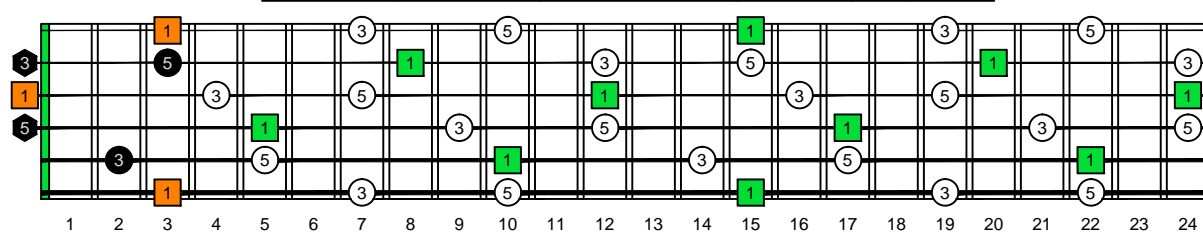

GEDCA octaves G natural - FINGERBOARD OCTAVE SHAPES

GEDCA octaves G major arpeggio : ENTIRE FINGERBOARD INTERVALS

GEDCA octaves G major arpeggio ENTIRE FINGERBOARD INTERVALS : 6G3G1 box shape

GEDCA octaves G major arpeggio ENTIRE FINGERBOARD INTERVALS : 6E4E1 box shape

GEDCA octaves G major arpeggio ENTIRE FINGERBOARD INTERVALS : 4D2 box shape

GEDCA octaves G major arpeggio ENTIRE FINGERBOARD INTERVALS : 5C2 box shape

GEDCA octaves G major arpeggio ENTIRE FINGERBOARD INTERVALS : 5A3 box shape

GEDCA octaves G major arpeggio ENTIRE FINGERBOARD INTERVALS : 6G3G1 box shape at 12