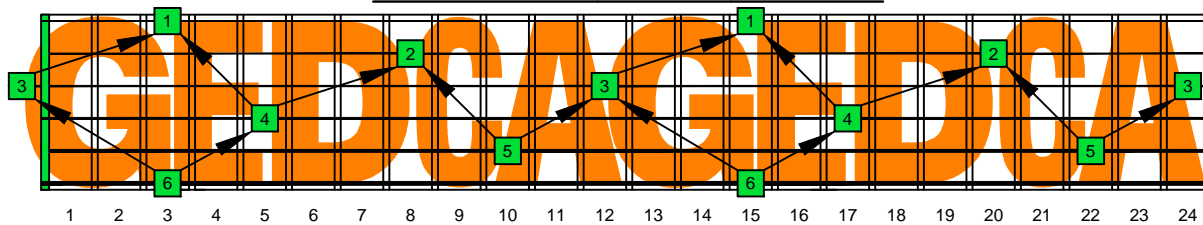

GEDCA octaves G natural - FINGERBOARD OCTAVE SHAPES

GEDCA octaves G major arpeggio : ENTIRE FINGERBOARD INTERVALS

GEDCA octaves G major arpeggio ENTIRE FINGERBOARD INTERVALS : 6G3G1 box shape

GEDCA octaves G major arpeggio ENTIRE FINGERBOARD INTERVALS : 6E4E1 box shape

GEDCA octaves G major arpeggio ENTIRE FINGERBOARD INTERVALS : 4D2 box shape

GEDCA octaves G major arpeggio ENTIRE FINGERBOARD INTERVALS : 5C2 box shape

GEDCA octaves G major arpeggio ENTIRE FINGERBOARD INTERVALS : 5A3 box shape

GEDCA octaves G major arpeggio ENTIRE FINGERBOARD INTERVALS : 6G3G1 box shape at 12