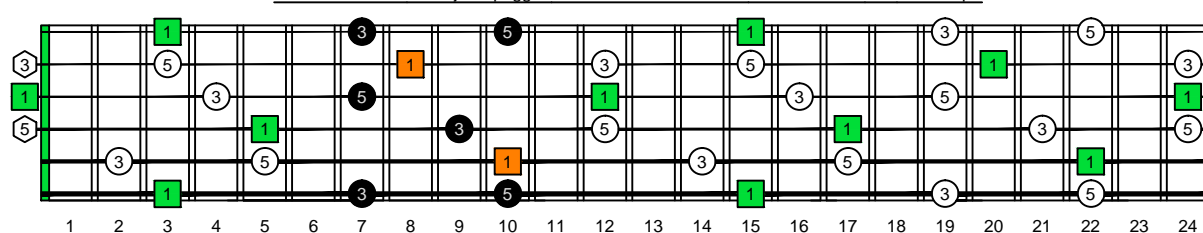

GEDCA octaves G natural - FINGERBOARD OCTAVE SHAPES

GEDCA octaves G major arpeggio : ENTIRE FINGERBOARD INTERVALS

GEDCA octaves G major arpeggio ENTIRE FINGERBOARD INTERVALS : 6G3G1 box shape

GEDCA octaves G major arpeggio ENTIRE FINGERBOARD INTERVALS : 6E4E1 box shape

GEDCA octaves G major arpeggio ENTIRE FINGERBOARD INTERVALS : 4D2 box shape

GEDCA octaves G major arpeggio ENTIRE FINGERBOARD INTERVALS : 5C2 box shape

GEDCA octaves G major arpeggio ENTIRE FINGERBOARD INTERVALS : 5A3 box shape

GEDCA octaves G major arpeggio ENTIRE FINGERBOARD INTERVALS : 6G3G1 box shape at 12