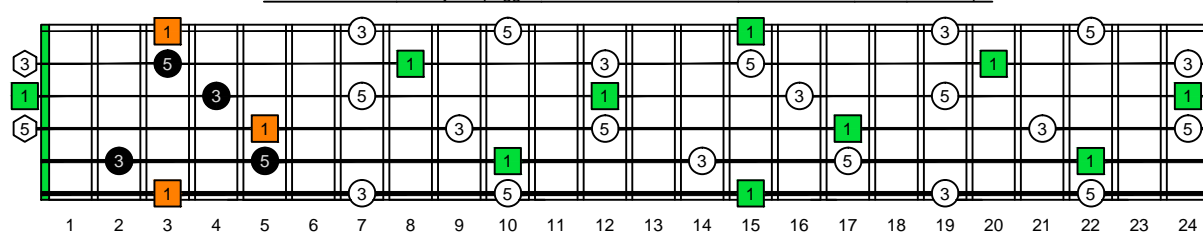

GEDCA octaves G natural - FINGERBOARD OCTAVE SHAPES

GEDCA octaves G major arpeggio : ENTIRE FINGERBOARD INTERVALS

GEDCA octaves G major arpeggio ENTIRE FINGERBOARD INTERVALS : 6G3G1 box shape

GEDCA octaves G major arpeggio ENTIRE FINGERBOARD INTERVALS : 6E4E1 box shape

GEDCA octaves G major arpeggio ENTIRE FINGERBOARD INTERVALS : 4D2 box shape

GEDCA octaves G major arpeggio ENTIRE FINGERBOARD INTERVALS : 5C2 box shape

GEDCA octaves G major arpeggio ENTIRE FINGERBOARD INTERVALS : 5A3 box shape

GEDCA octaves G major arpeggio ENTIRE FINGERBOARD INTERVALS : 6G3G1 box shape at 12