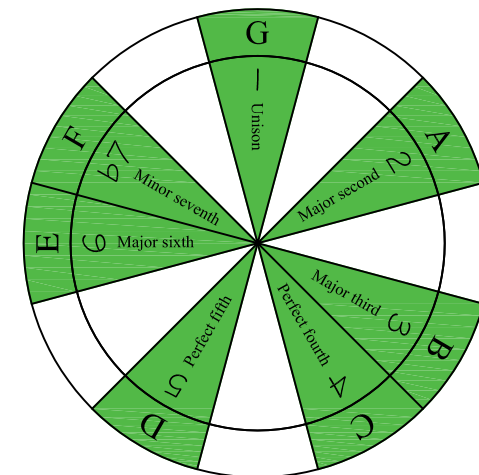

ENTIRE FINGERBOARD NOTE NAMES

ENTIRE FINGERBOARD INTERVALS

G mixolydian mode  
GEDCA  
octaves  
box shapes

G mixolydian mode  
SEMITONOMETER