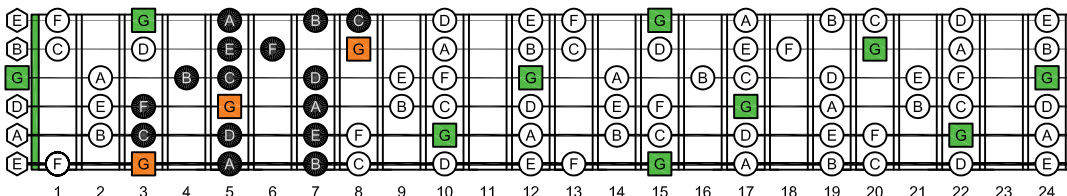

GEDCA octaves G natural - FINGERBOARD OCTAVE SHAPES

GEDCA octaves G mixolydian mode : ENTIRE FINGERBOARD NOTE NAMES

GEDCA octaves (3 notes per string) G mixolydian mode ENTIRE FINGERBOARD NOTE NAMES : 6G3G1 box shape

GEDCA octaves (3 notes per string) G mixolydian mode ENTIRE FINGERBOARD NOTE NAMES : 6E4E1 box shape

GEDCA octaves (3 notes per string) G mixolydian mode ENTIRE FINGERBOARD NOTE NAMES : 6E4D2 box shape

GEDCA octaves (3 notes per string) G mixolydian mode ENTIRE FINGERBOARD NOTE NAMES : 4D2 box shape

GEDCA octaves (3 notes per string) G mixolydian mode ENTIRE FINGERBOARD NOTE NAMES : 5C2 box shape

GEDCA octaves (3 notes per string) G mixolydian mode ENTIRE FINGERBOARD NOTE NAMES : 5A3 box shape

GEDCA octaves (3 notes per string) G mixolydian mode ENTIRE FINGERBOARD NOTE NAMES : 5A3G1 box shape

GEDCA octaves (3 notes per string) G mixolydian mode ENTIRE FINGERBOARD NOTE NAMES : 6G3G1 box shape at 12