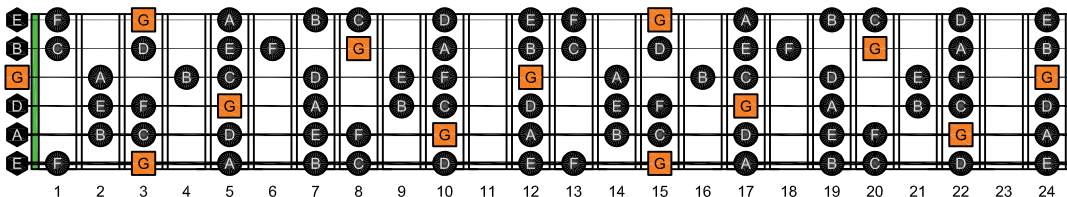

GEDCA octaves G natural - FINGERBOARD OCTAVE SHAPES

GEDCA octaves G mixolydian mode : ENTIRE FINGERBOARD NOTE NAMES

GEDCA octaves (3 notes per string) G mixolydian mode ENTIRE FINGERBOARD NOTE NAMES : 6G3G1 box shape

GEDCA octaves (3 notes per string) G mixolydian mode ENTIRE FINGERBOARD NOTE NAMES : 6E4E1 box shape

GEDCA octaves (3 notes per string) G mixolydian mode ENTIRE FINGERBOARD NOTE NAMES : 6E4D2 box shape

GEDCA octaves (3 notes per string) G mixolydian mode ENTIRE FINGERBOARD NOTE NAMES : 4D2 box shape

GEDCA octaves (3 notes per string) G mixolydian mode ENTIRE FINGERBOARD NOTE NAMES : 5C2 box shape

GEDCA octaves (3 notes per string) G mixolydian mode ENTIRE FINGERBOARD NOTE NAMES : 5A3 box shape

GEDCA octaves (3 notes per string) G mixolydian mode ENTIRE FINGERBOARD NOTE NAMES : 5A3G1 box shape

GEDCA octaves (3 notes per string) G mixolydian mode ENTIRE FINGERBOARD NOTE NAMES : 6G3G1 box shape at 12