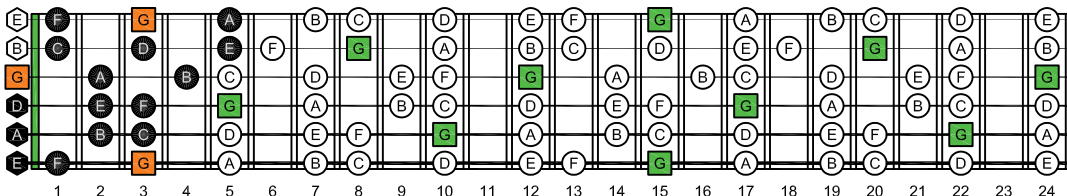

GEDCA octaves G natural - FINGERBOARD OCTAVE SHAPES

GEDCA octaves G mixolydian mode : ENTIRE FINGERBOARD NOTE NAMES

GEDCA octaves (3 notes per string) G mixolydian mode ENTIRE FINGERBOARD NOTE NAMES : 6G3G1 box shape

GEDCA octaves (3 notes per string) G mixolydian mode ENTIRE FINGERBOARD NOTE NAMES : 6E4E1 box shape

GEDCA octaves (3 notes per string) G mixolydian mode ENTIRE FINGERBOARD NOTE NAMES : 6E4D2 box shape

GEDCA octaves (3 notes per string) G mixolydian mode ENTIRE FINGERBOARD NOTE NAMES : 4D2 box shape

GEDCA octaves (3 notes per string) G mixolydian mode ENTIRE FINGERBOARD NOTE NAMES : 5C2 box shape

GEDCA octaves (3 notes per string) G mixolydian mode ENTIRE FINGERBOARD NOTE NAMES : 5A3 box shape

GEDCA octaves (3 notes per string) G mixolydian mode ENTIRE FINGERBOARD NOTE NAMES : 5A3G1 box shape

GEDCA octaves (3 notes per string) G mixolydian mode ENTIRE FINGERBOARD NOTE NAMES : 6G3G1 box shape at 12