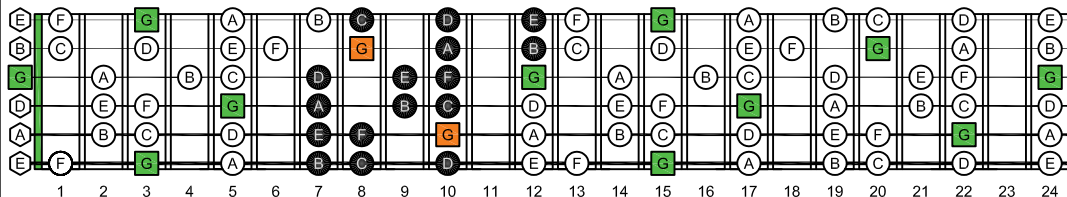

GEDCA octaves G natural - FINGERBOARD OCTAVE SHAPES

GEDCA octaves G mixolydian mode : ENTIRE FINGERBOARD NOTE NAMES

GEDCA octaves (3 notes per string) G mixolydian mode ENTIRE FINGERBOARD NOTE NAMES : 6G3G1 box shape

GEDCA octaves (3 notes per string) G mixolydian mode ENTIRE FINGERBOARD NOTE NAMES : 6E4E1 box shape

GEDCA octaves (3 notes per string) G mixolydian mode ENTIRE FINGERBOARD NOTE NAMES : 6E4D2 box shape

GEDCA octaves (3 notes per string) G mixolydian mode ENTIRE FINGERBOARD NOTE NAMES : 4D2 box shape

GEDCA octaves (3 notes per string) G mixolydian mode ENTIRE FINGERBOARD NOTE NAMES : 5C2 box shape

GEDCA octaves (3 notes per string) G mixolydian mode ENTIRE FINGERBOARD NOTE NAMES : 5A3 box shape

GEDCA octaves (3 notes per string) G mixolydian mode ENTIRE FINGERBOARD NOTE NAMES : 5A3G1 box shape

GEDCA octaves (3 notes per string) G mixolydian mode ENTIRE FINGERBOARD NOTE NAMES : 6G3G1 box shape at 12