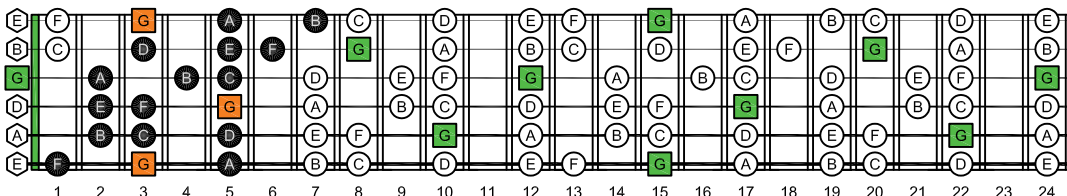

GEDCA octaves G natural - FINGERBOARD OCTAVE SHAPES

GEDCA octaves G mixolydian mode : ENTIRE FINGERBOARD NOTE NAMES

GEDCA octaves (3 notes per string) G mixolydian mode ENTIRE FINGERBOARD NOTE NAMES : 6G3G1 box shape

GEDCA octaves (3 notes per string) G mixolydian mode ENTIRE FINGERBOARD NOTE NAMES : 6E4E1 box shape

GEDCA octaves (3 notes per string) G mixolydian mode ENTIRE FINGERBOARD NOTE NAMES : 6E4D2 box shape

GEDCA octaves (3 notes per string) G mixolydian mode ENTIRE FINGERBOARD NOTE NAMES : 4D2 box shape

GEDCA octaves (3 notes per string) G mixolydian mode ENTIRE FINGERBOARD NOTE NAMES : 5C2 box shape

GEDCA octaves (3 notes per string) G mixolydian mode ENTIRE FINGERBOARD NOTE NAMES : 5A3 box shape

GEDCA octaves (3 notes per string) G mixolydian mode ENTIRE FINGERBOARD NOTE NAMES : 5A3G1 box shape

GEDCA octaves (3 notes per string) G mixolydian mode ENTIRE FINGERBOARD NOTE NAMES : 6G3G1 box shape at 12