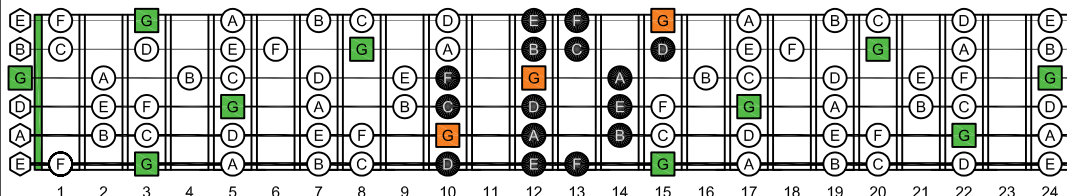

GEDCA octaves G natural - FINGERBOARD OCTAVE SHAPES

GEDCA octaves G mixolydian mode : ENTIRE FINGERBOARD NOTE NAMES

GEDCA octaves (3 notes per string) G mixolydian mode ENTIRE FINGERBOARD NOTE NAMES : 6G3G1 box shape

GEDCA octaves (3 notes per string) G mixolydian mode ENTIRE FINGERBOARD NOTE NAMES : 6E4E1 box shape

GEDCA octaves (3 notes per string) G mixolydian mode ENTIRE FINGERBOARD NOTE NAMES : 6E4D2 box shape

GEDCA octaves (3 notes per string) G mixolydian mode ENTIRE FINGERBOARD NOTE NAMES : 4D2 box shape

GEDCA octaves (3 notes per string) G mixolydian mode ENTIRE FINGERBOARD NOTE NAMES : 5C2 box shape

GEDCA octaves (3 notes per string) G mixolydian mode ENTIRE FINGERBOARD NOTE NAMES : 5A3 box shape

GEDCA octaves (3 notes per string) G mixolydian mode ENTIRE FINGERBOARD NOTE NAMES : 5A3G1 box shape

GEDCA octaves (3 notes per string) G mixolydian mode ENTIRE FINGERBOARD NOTE NAMES : 6G3G1 box shape at 12