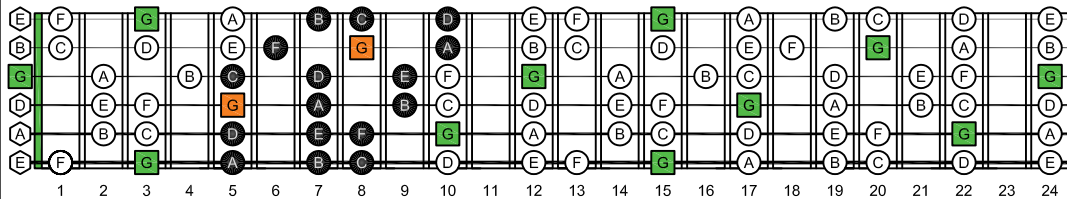

GEDCA octaves G natural - FINGERBOARD OCTAVE SHAPES

GEDCA octaves G mixolydian mode : ENTIRE FINGERBOARD NOTE NAMES

GEDCA octaves (3 notes per string) G mixolydian mode ENTIRE FINGERBOARD NOTE NAMES : 6G3G1 box shape

GEDCA octaves (3 notes per string) G mixolydian mode ENTIRE FINGERBOARD NOTE NAMES : 6E4E1 box shape

GEDCA octaves (3 notes per string) G mixolydian mode ENTIRE FINGERBOARD NOTE NAMES : 6E4D2 box shape

GEDCA octaves (3 notes per string) G mixolydian mode ENTIRE FINGERBOARD NOTE NAMES : 4D2 box shape

GEDCA octaves (3 notes per string) G mixolydian mode ENTIRE FINGERBOARD NOTE NAMES : 5C2 box shape

GEDCA octaves (3 notes per string) G mixolydian mode ENTIRE FINGERBOARD NOTE NAMES : 5A3 box shape

GEDCA octaves (3 notes per string) G mixolydian mode ENTIRE FINGERBOARD NOTE NAMES : 5A3G1 box shape

GEDCA octaves (3 notes per string) G mixolydian mode ENTIRE FINGERBOARD NOTE NAMES : 6G3G1 box shape at 12