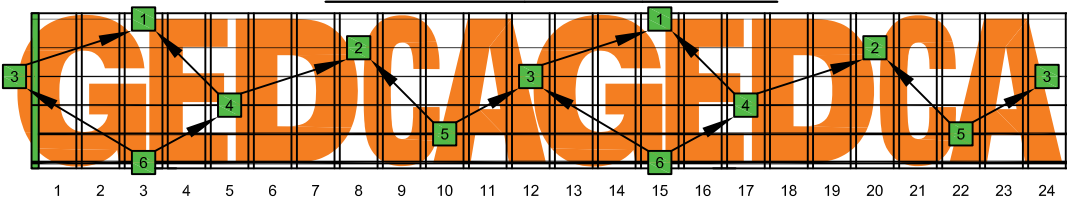

GEDCA octaves G natural - FINGERBOARD OCTAVE SHAPES

GEDCA octaves G mixolydian mode : ENTIRE FINGERBOARD NOTE NAMES

GEDCA octaves (3 notes per string) G mixolydian mode ENTIRE FINGERBOARD NOTE NAMES : 6G3G1 box shape

GEDCA octaves (3 notes per string) G mixolydian mode ENTIRE FINGERBOARD NOTE NAMES : 6E4E1 box shape

GEDCA octaves (3 notes per string) G mixolydian mode ENTIRE FINGERBOARD NOTE NAMES : 6E4D2 box shape

GEDCA octaves (3 notes per string) G mixolydian mode ENTIRE FINGERBOARD NOTE NAMES : 4D2 box shape

GEDCA octaves (3 notes per string) G mixolydian mode ENTIRE FINGERBOARD NOTE NAMES : 5C2 box shape

GEDCA octaves (3 notes per string) G mixolydian mode ENTIRE FINGERBOARD NOTE NAMES : 5A3 box shape