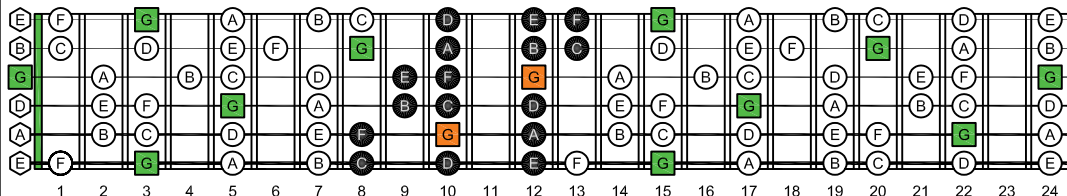

GEDCA octaves G natural - FINGERBOARD OCTAVE SHAPES

GEDCA octaves G mixolydian mode : ENTIRE FINGERBOARD NOTE NAMES

GEDCA octaves (3 notes per string) G mixolydian mode ENTIRE FINGERBOARD NOTE NAMES : 6G3G1 box shape

GEDCA octaves (3 notes per string) G mixolydian mode ENTIRE FINGERBOARD NOTE NAMES : 6E4E1 box shape

GEDCA octaves (3 notes per string) G mixolydian mode ENTIRE FINGERBOARD NOTE NAMES : 6E4D2 box shape

GEDCA octaves (3 notes per string) G mixolydian mode ENTIRE FINGERBOARD NOTE NAMES : 4D2 box shape

GEDCA octaves (3 notes per string) G mixolydian mode ENTIRE FINGERBOARD NOTE NAMES : 5C2 box shape

GEDCA octaves (3 notes per string) G mixolydian mode ENTIRE FINGERBOARD NOTE NAMES : 5A3 box shape

GEDCA octaves (3 notes per string) G mixolydian mode ENTIRE FINGERBOARD NOTE NAMES : 5A3G1 box shape

GEDCA octaves (3 notes per string) G mixolydian mode ENTIRE FINGERBOARD NOTE NAMES : 6G3G1 box shape at 12