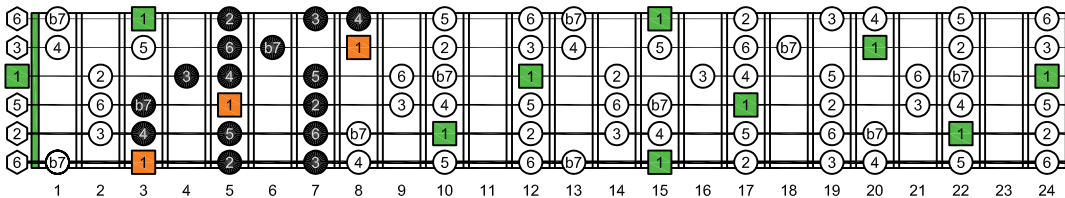

GEDCA octaves G natural - FINGERBOARD OCTAVE SHAPES

GEDCA octaves G mixolydian mode : ENTIRE FINGERBOARD INTERVALS

EDCAG octaves (3 notes per string) G mixolydian mode ENTIRE FINGERBOARD INTERVALS : 6G3G1 box shape

EDCAG octaves (3 notes per string) G mixolydian mode ENTIRE FINGERBOARD INTERVALS : 6E4E1 box shape

EDCAG octaves (3 notes per string) G mixolydian mode ENTIRE FINGERBOARD INTERVALS : 6E4D2 box shape

EDCAG octaves (3 notes per string) G mixolydian mode ENTIRE FINGERBOARD INTERVALS : 4D2 box shape

EDCAG octaves (3 notes per string) G mixolydian mode ENTIRE FINGERBOARD INTERVALS : 5C2 box shape

EDCAG octaves (3 notes per string) G mixolydian mode ENTIRE FINGERBOARD INTERVALS : 5A3 box shape

EDCAG octaves (3 notes per string) G mixolydian mode ENTIRE FINGERBOARD INTERVALS : 5A3G1 box shape

EDCAG octaves (3 notes per string) G mixolydian mode ENTIRE FINGERBOARD INTERVALS : 6G3G1 box shape at 12