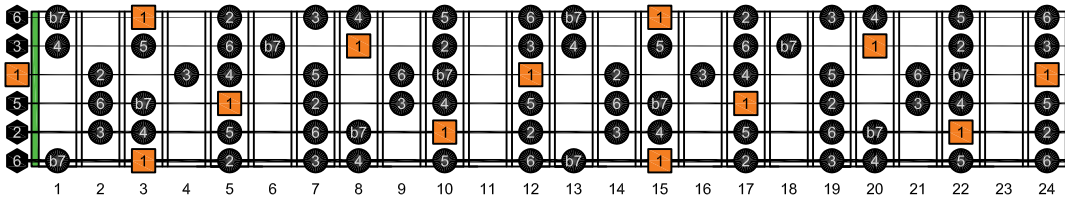

GEDCA octaves G natural - FINGERBOARD OCTAVE SHAPES

GEDCA octaves G mixolydian mode : ENTIRE FINGERBOARD INTERVALS

EDCAG octaves (3 notes per string) G mixolydian mode ENTIRE FINGERBOARD INTERVALS : 6G3G1 box shape

EDCAG octaves (3 notes per string) G mixolydian mode ENTIRE FINGERBOARD INTERVALS : 6E4E1 box shape

EDCAG octaves (3 notes per string) G mixolydian mode ENTIRE FINGERBOARD INTERVALS : 6E4D2 box shape

EDCAG octaves (3 notes per string) G mixolydian mode ENTIRE FINGERBOARD INTERVALS : 4D2 box shape

EDCAG octaves (3 notes per string) G mixolydian mode ENTIRE FINGERBOARD INTERVALS : 5C2 box shape

EDCAG octaves (3 notes per string) G mixolydian mode ENTIRE FINGERBOARD INTERVALS : 5A3 box shape

EDCAG octaves (3 notes per string) G mixolydian mode ENTIRE FINGERBOARD INTERVALS : 5A3G1 box shape

EDCAG octaves (3 notes per string) G mixolydian mode ENTIRE FINGERBOARD INTERVALS : 6G3G1 box shape at 12