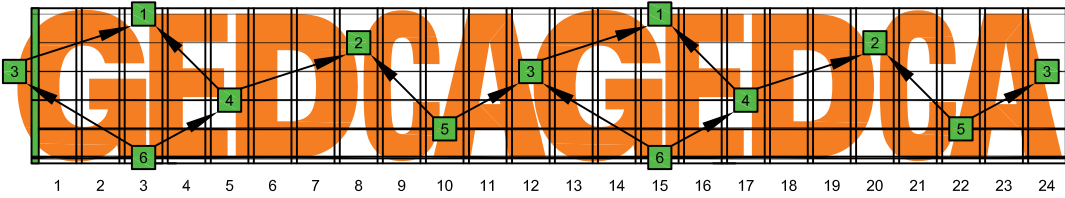

GEDCA octaves G natural - FINGERBOARD OCTAVE SHAPES

GEDCA octaves G mixolydian mode : ENTIRE FINGERBOARD INTERVALS

EDCAG octaves (3 notes per string) G mixolydian mode ENTIRE FINGERBOARD INTERVALS : 6G3G1 box shape

EDCAG octaves (3 notes per string) G mixolydian mode ENTIRE FINGERBOARD INTERVALS : 6E4E1 box shape

EDCAG octaves (3 notes per string) G mixolydian mode ENTIRE FINGERBOARD INTERVALS : 6E4D2 box shape

EDCAG octaves (3 notes per string) G mixolydian mode ENTIRE FINGERBOARD INTERVALS : 4D2 box shape

EDCAG octaves (3 notes per string) G mixolydian mode ENTIRE FINGERBOARD INTERVALS : 5C2 box shape

EDCAG octaves (3 notes per string) G mixolydian mode ENTIRE FINGERBOARD INTERVALS : 5A3 box shape

EDCAG octaves (3 notes per string) G mixolydian mode ENTIRE FINGERBOARD INTERVALS : 5A3G1 box shape

EDCAG octaves (3 notes per string) G mixolydian mode ENTIRE FINGERBOARD INTERVALS : 6G3G1 box shape at 12