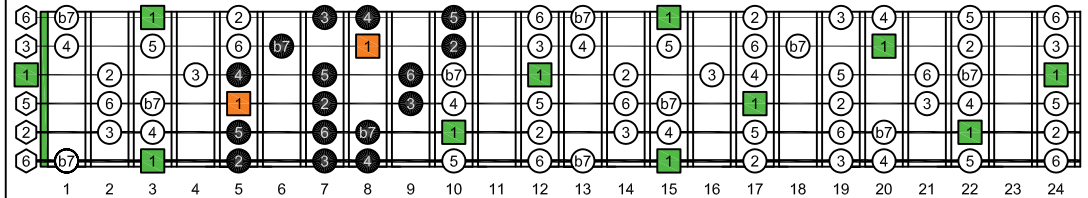

GEDCA octaves G natural - FINGERBOARD OCTAVE SHAPES

GEDCA octaves G mixolydian mode : ENTIRE FINGERBOARD INTERVALS

EDCAG octaves (3 notes per string) G mixolydian mode ENTIRE FINGERBOARD INTERVALS : 6G3G1 box shape

EDCAG octaves (3 notes per string) G mixolydian mode ENTIRE FINGERBOARD INTERVALS : 6E4E1 box shape

EDCAG octaves (3 notes per string) G mixolydian mode ENTIRE FINGERBOARD INTERVALS : 6E4D2 box shape

EDCAG octaves (3 notes per string) G mixolydian mode ENTIRE FINGERBOARD INTERVALS : 4D2 box shape

EDCAG octaves (3 notes per string) G mixolydian mode ENTIRE FINGERBOARD INTERVALS : 5C2 box shape

EDCAG octaves (3 notes per string) G mixolydian mode ENTIRE FINGERBOARD INTERVALS : 5A3 box shape

EDCAG octaves (3 notes per string) G mixolydian mode ENTIRE FINGERBOARD INTERVALS : 5A3G1 box shape

EDCAG octaves (3 notes per string) G mixolydian mode ENTIRE FINGERBOARD INTERVALS : 6G3G1 box shape at 12