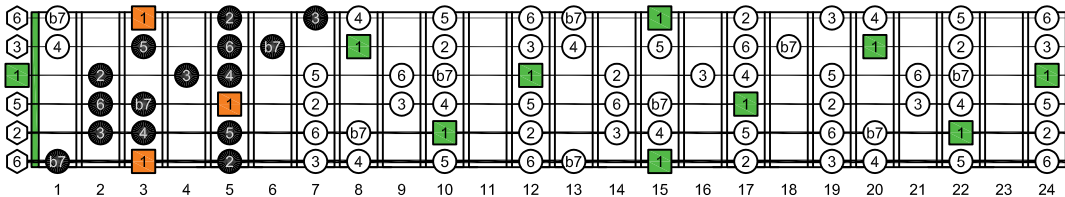

GEDCA octaves G natural - FINGERBOARD OCTAVE SHAPES

GEDCA octaves G mixolydian mode : ENTIRE FINGERBOARD INTERVALS

EDCAG octaves (3 notes per string) G mixolydian mode ENTIRE FINGERBOARD INTERVALS : 6G3G1 box shape

EDCAG octaves (3 notes per string) G mixolydian mode ENTIRE FINGERBOARD INTERVALS : 6E4E1 box shape

EDCAG octaves (3 notes per string) G mixolydian mode ENTIRE FINGERBOARD INTERVALS : 6E4D2 box shape

EDCAG octaves (3 notes per string) G mixolydian mode ENTIRE FINGERBOARD INTERVALS : 4D2 box shape

EDCAG octaves (3 notes per string) G mixolydian mode ENTIRE FINGERBOARD INTERVALS : 5C2 box shape

EDCAG octaves (3 notes per string) G mixolydian mode ENTIRE FINGERBOARD INTERVALS : 5A3 box shape

EDCAG octaves (3 notes per string) G mixolydian mode ENTIRE FINGERBOARD INTERVALS : 5A3G1 box shape

EDCAG octaves (3 notes per string) G mixolydian mode ENTIRE FINGERBOARD INTERVALS : 6G3G1 box shape at 12