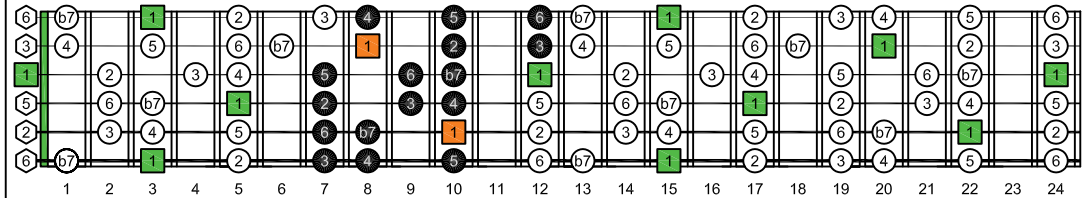

GEDCA octaves G natural - FINGERBOARD OCTAVE SHAPES

GEDCA octaves G mixolydian mode : ENTIRE FINGERBOARD INTERVALS

EDCAG octaves (3 notes per string) G mixolydian mode ENTIRE FINGERBOARD INTERVALS : 6G3G1 box shape

EDCAG octaves (3 notes per string) G mixolydian mode ENTIRE FINGERBOARD INTERVALS : 6E4E1 box shape

EDCAG octaves (3 notes per string) G mixolydian mode ENTIRE FINGERBOARD INTERVALS : 6E4D2 box shape

EDCAG octaves (3 notes per string) G mixolydian mode ENTIRE FINGERBOARD INTERVALS : 4D2 box shape

EDCAG octaves (3 notes per string) G mixolydian mode ENTIRE FINGERBOARD INTERVALS : 5C2 box shape

EDCAG octaves (3 notes per string) G mixolydian mode ENTIRE FINGERBOARD INTERVALS : 5A3 box shape

EDCAG octaves (3 notes per string) G mixolydian mode ENTIRE FINGERBOARD INTERVALS : 5A3G1 box shape

EDCAG octaves (3 notes per string) G mixolydian mode ENTIRE FINGERBOARD INTERVALS : 6G3G1 box shape at 12