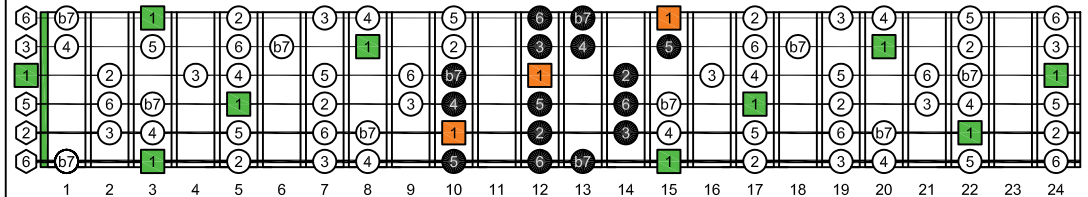

GEDCA octaves G natural - FINGERBOARD OCTAVE SHAPES

GEDCA octaves G mixolydian mode : ENTIRE FINGERBOARD INTERVALS

EDCAG octaves (3 notes per string) G mixolydian mode ENTIRE FINGERBOARD INTERVALS : 6G3G1 box shape

EDCAG octaves (3 notes per string) G mixolydian mode ENTIRE FINGERBOARD INTERVALS : 6E4E1 box shape

EDCAG octaves (3 notes per string) G mixolydian mode ENTIRE FINGERBOARD INTERVALS : 6E4D2 box shape

EDCAG octaves (3 notes per string) G mixolydian mode ENTIRE FINGERBOARD INTERVALS : 4D2 box shape

EDCAG octaves (3 notes per string) G mixolydian mode ENTIRE FINGERBOARD INTERVALS : 5C2 box shape

EDCAG octaves (3 notes per string) G mixolydian mode ENTIRE FINGERBOARD INTERVALS : 5A3 box shape

EDCAG octaves (3 notes per string) G mixolydian mode ENTIRE FINGERBOARD INTERVALS : 5A3G1 box shape

EDCAG octaves (3 notes per string) G mixolydian mode ENTIRE FINGERBOARD INTERVALS : 6G3G1 box shape at 12