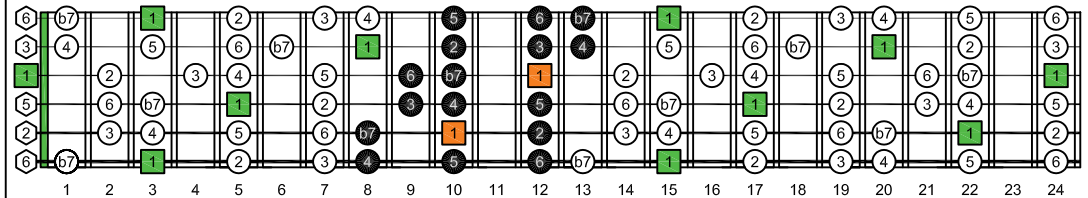

GEDCA octaves G natural - FINGERBOARD OCTAVE SHAPES

GEDCA octaves G mixolydian mode : ENTIRE FINGERBOARD INTERVALS

EDCAG octaves (3 notes per string) G mixolydian mode ENTIRE FINGERBOARD INTERVALS : 6G3G1 box shape

EDCAG octaves (3 notes per string) G mixolydian mode ENTIRE FINGERBOARD INTERVALS : 6E4E1 box shape

EDCAG octaves (3 notes per string) G mixolydian mode ENTIRE FINGERBOARD INTERVALS : 6E4D2 box shape

EDCAG octaves (3 notes per string) G mixolydian mode ENTIRE FINGERBOARD INTERVALS : 4D2 box shape

EDCAG octaves (3 notes per string) G mixolydian mode ENTIRE FINGERBOARD INTERVALS : 5C2 box shape

EDCAG octaves (3 notes per string) G mixolydian mode ENTIRE FINGERBOARD INTERVALS : 5A3 box shape

EDCAG octaves (3 notes per string) G mixolydian mode ENTIRE FINGERBOARD INTERVALS : 5A3G1 box shape

EDCAG octaves (3 notes per string) G mixolydian mode ENTIRE FINGERBOARD INTERVALS : 6G3G1 box shape at 12