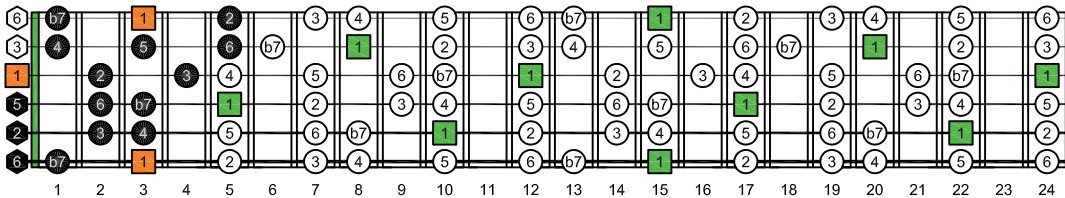

GEDCA octaves G natural - FINGERBOARD OCTAVE SHAPES

GEDCA octaves G mixolydian mode : ENTIRE FINGERBOARD INTERVALS

EDCAG octaves (3 notes per string) G mixolydian mode ENTIRE FINGERBOARD INTERVALS : 6G3G1 box shape

EDCAG octaves (3 notes per string) G mixolydian mode ENTIRE FINGERBOARD INTERVALS : 6E4E1 box shape

EDCAG octaves (3 notes per string) G mixolydian mode ENTIRE FINGERBOARD INTERVALS : 6E4D2 box shape

EDCAG octaves (3 notes per string) G mixolydian mode ENTIRE FINGERBOARD INTERVALS : 4D2 box shape

EDCAG octaves (3 notes per string) G mixolydian mode ENTIRE FINGERBOARD INTERVALS : 5C2 box shape

EDCAG octaves (3 notes per string) G mixolydian mode ENTIRE FINGERBOARD INTERVALS : 5A3 box shape

EDCAG octaves (3 notes per string) G mixolydian mode ENTIRE FINGERBOARD INTERVALS : 5A3G1 box shape

EDCAG octaves (3 notes per string) G mixolydian mode ENTIRE FINGERBOARD INTERVALS : 6G3G1 box shape at 12