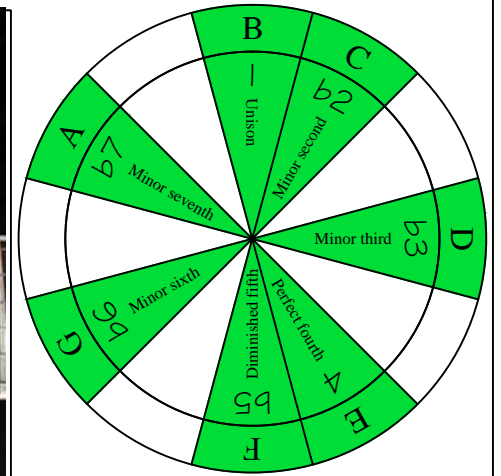

B locrian mode CAGED octaves box shapes

B locrian mode
SEMITONOMETER

www.cagedoctaves.com

Zon Brookes

CAGED octaves B locrian mode : 5A3 box shape

GEDCA octaves G major arpeggio ENTIRE FINGERBOARD NOTE NAMES : 6E4E1 box shape

GEDCA octaves G major arpeggio ENTIRE FINGERBOARD INTERVALS : 6E4E1 box shape