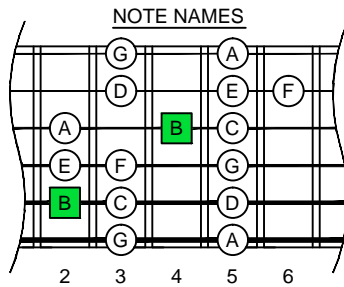

B locrian mode CAGED octaves box shapes

B locrian mode
SEMITONOMETER

www.cagedoctaves.com

Zon Brookes

CAGED octaves B locrian mode : 5A3 box shape

GEDCA octaves G major arpeggio ENTIRE FINGERBOARD NOTE NAMES : 6E4E1 box shape

GEDCA octaves G major arpeggio ENTIRE FINGERBOARD INTERVALS : 6E4E1 box shape