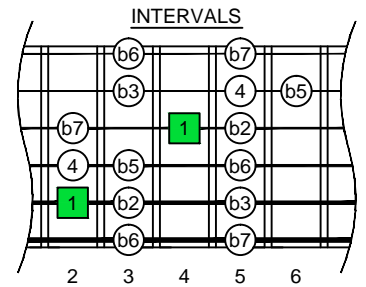

B locrian mode CAGED octaves box shapes

B locrian mode
SEMITONOMETER

www.cagedoctaves.com

Zon Brookes

CAGED octaves B locrian mode : 5A3 box shape

GEDCA octaves G major arpeggio ENTIRE FINGERBOARD NOTE NAMES : 6E4E1 box shape

GEDCA octaves G major arpeggio ENTIRE FINGERBOARD INTERVALS : 6E4E1 box shape