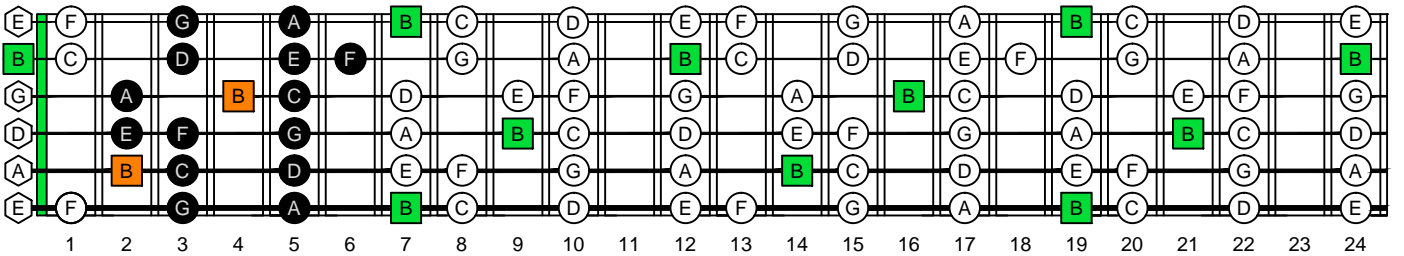

B locrian mode CAGED octaves box shapes

B locrian mode
SEMITONOMETER

www.cagedoctaves.com

Zon Brookes

CAGED octaves B locrian mode : 5A3 box shape

GEDCA octaves G major arpeggio ENTIRE FINGERBOARD NOTE NAMES : 6E4E1 box shape

GEDCA octaves G major arpeggio ENTIRE FINGERBOARD INTERVALS : 6E4E1 box shape