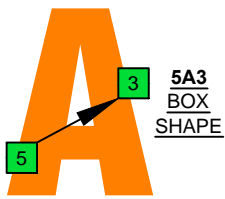

B locrian mode CAGED octaves box shapes

B locrian mode
SEMITONOMETER

www.cagedoctaves.com

Zon Brookes

CAGED octaves B locrian mode : 5A3 box shape

GEDCA octaves G major arpeggio ENTIRE FINGERBOARD NOTE NAMES : 6E4E1 box shape

GEDCA octaves G major arpeggio ENTIRE FINGERBOARD INTERVALS : 6E4E1 box shape