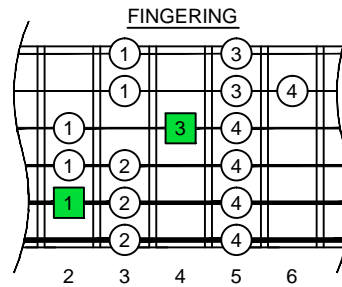

B locrian mode CAGED octaves box shapes

B locrian mode
SEMITONOMETER

www.cagedoctaves.com

Zon Brookes

CAGED octaves B locrian mode : 5A3 box shape

GEDCA octaves G major arpeggio ENTIRE FINGERBOARD NOTE NAMES : 6E4E1 box shape

GEDCA octaves G major arpeggio ENTIRE FINGERBOARD INTERVALS : 6E4E1 box shape