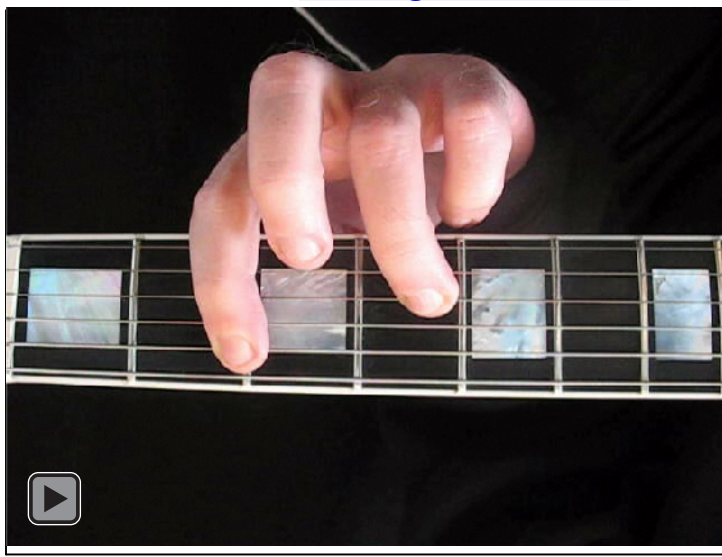

B locrian mode CAGED octaves box shapes

B locrian mode
SEMITONOMETER

www.cagedoctaves.com

Zon Brookes

CAGED octaves B locrian mode : 5A3 box shape

GEDCA octaves G major arpeggio ENTIRE FINGERBOARD NOTE NAMES : 6E4E1 box shape

GEDCA octaves G major arpeggio ENTIRE FINGERBOARD INTERVALS : 6E4E1 box shape