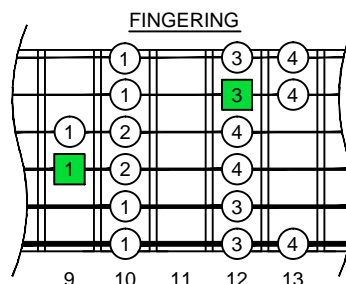

# B locrian mode CAGED octaves box shapes

4D2  
BOX  
SHAPE

www.cagedoctaves.com

Zon Brookes

CAGED octaves B locrian mode : 4D2 box shape

GEDCA octaves G major arpeggio ENTIRE FINGERBOARD NOTE NAMES : 5A3 box shape

GEDCA octaves G major arpeggio ENTIRE FINGERBOARD INTERVALS : 5A3 box shape