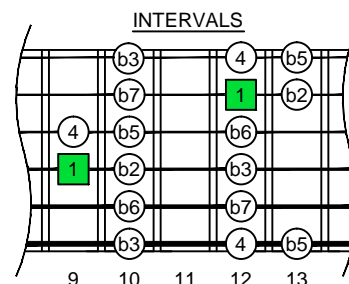

# B locrian mode CAGED octaves box shapes

4D2  
BOX  
SHAPE

www.cagedoctaves.com

Zon Brookes

CAGED octaves B locrian mode : 4D2 box shape

GEDCA octaves G major arpeggio ENTIRE FINGERBOARD NOTE NAMES : 5A3 box shape

GEDCA octaves G major arpeggio ENTIRE FINGERBOARD INTERVALS : 5A3 box shape