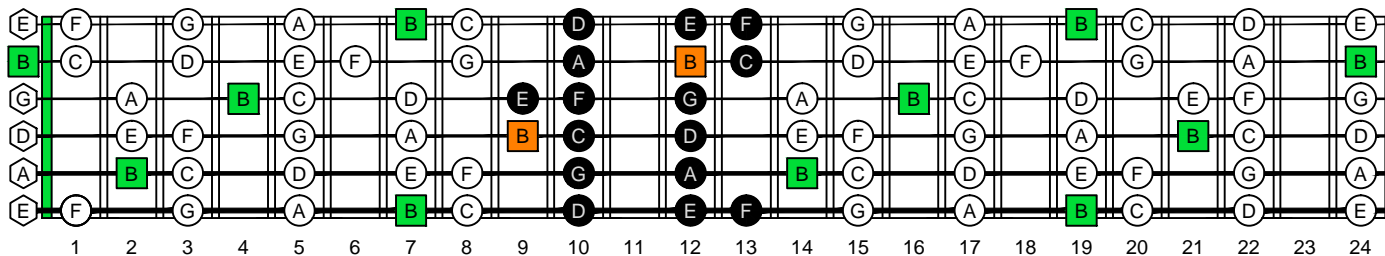

# B locrian mode CAGED octaves box shapes

4D2  
BOX  
SHAPE

www.cagedoctaves.com

Zon Brookes

CAGED octaves B locrian mode : 4D2 box shape

GEDCA octaves G major arpeggio ENTIRE FINGERBOARD NOTE NAMES : 5A3 box shape

GEDCA octaves G major arpeggio ENTIRE FINGERBOARD INTERVALS : 5A3 box shape