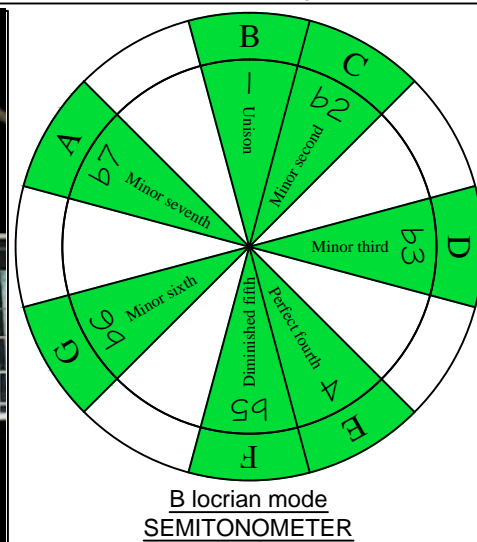

# B locrian mode CAGED octaves box shapes

4D2  
BOX  
SHAPE

www.cagedoctaves.com

Zon Brookes

CAGED octaves B locrian mode : 4D2 box shape

GEDCA octaves G major arpeggio ENTIRE FINGERBOARD NOTE NAMES : 5A3 box shape

GEDCA octaves G major arpeggio ENTIRE FINGERBOARD INTERVALS : 5A3 box shape