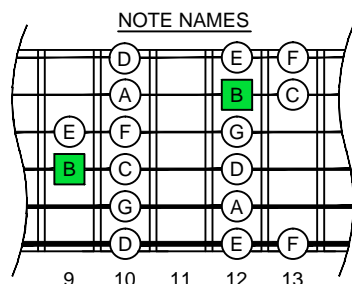

# B locrian mode CAGED octaves box shapes

4D2  
BOX  
SHAPE

www.cagedoctaves.com

Zon Brookes

CAGED octaves B locrian mode : 4D2 box shape

GEDCA octaves G major arpeggio ENTIRE FINGERBOARD NOTE NAMES : 5A3 box shape

GEDCA octaves G major arpeggio ENTIRE FINGERBOARD INTERVALS : 5A3 box shape