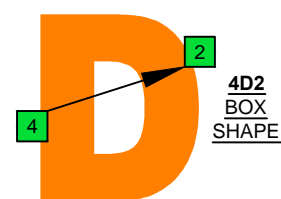

# B locrian mode CAGED octaves box shapes

4D2  
BOX  
SHAPE

www.cagedoctaves.com

Zon Brookes

CAGED octaves B locrian mode : 4D2 box shape

GEDCA octaves G major arpeggio ENTIRE FINGERBOARD NOTE NAMES : 5A3 box shape

GEDCA octaves G major arpeggio ENTIRE FINGERBOARD INTERVALS : 5A3 box shape