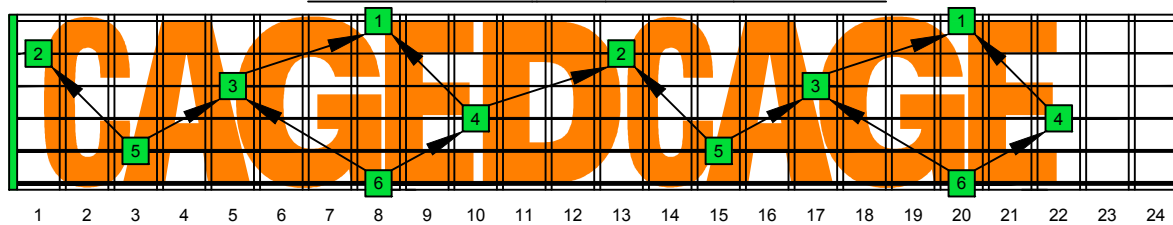

CAGED octaves C natural - ENTIRE FINGERBOARD OCTAVE SHAPES

CAGED octaves C pentatonic major scale - ENTIRE FINGERBOARD INTERVALS

5C2:5A3 C pentatonic major scale pseudo 3nps box shape - ENTIRE FINGERBOARD INTERVALS

5A3:6G3G1 C pentatonic major scale pseudo 3nps box shape - ENTIRE FINGERBOARD INTERVALS

6G3G1:6E4E1 C pentatonic major scale pseudo 3nps box shape - ENTIRE FINGERBOARD INTERVALS

6E4E1:4D2 C pentatonic major scale pseudo 3nps box shape - ENTIRE FINGERBOARD INTERVALS

4D2:5C2 C pentatonic major scale pseudo 3nps box shape - ENTIRE FINGERBOARD INTERVALS

5C2:5A3 at 12 C pentatonic major scale pseudo 3nps box shape - ENTIRE FINGERBOARD INTERVALS