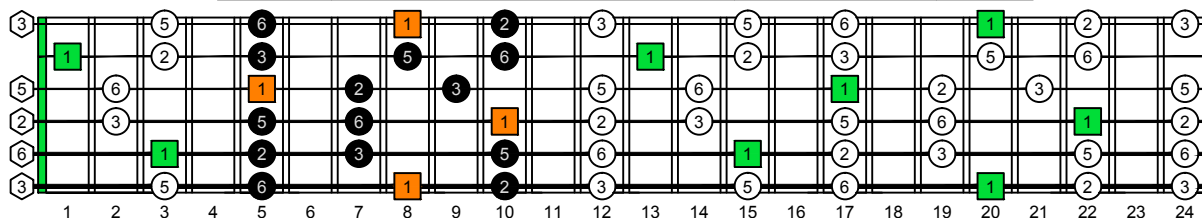

CAGED octaves C natural - ENTIRE FINGERBOARD OCTAVE SHAPES

CAGED octaves C pentatonic major scale - ENTIRE FINGERBOARD INTERVALS

5C2:5A3 C pentatonic major scale pseudo 3nps box shape - ENTIRE FINGERBOARD INTERVALS

5A3:6G3G1 C pentatonic major scale pseudo 3nps box shape - ENTIRE FINGERBOARD INTERVALS

6G3G1:6E4E1 C pentatonic major scale pseudo 3nps box shape - ENTIRE FINGERBOARD INTERVALS

6E4E1:4D2 C pentatonic major scale pseudo 3nps box shape - ENTIRE FINGERBOARD INTERVALS

4D2:5C2 C pentatonic major scale pseudo 3nps box shape - ENTIRE FINGERBOARD INTERVALS

5C2:5A3 at 12 C pentatonic major scale pseudo 3nps box shape - ENTIRE FINGERBOARD INTERVALS