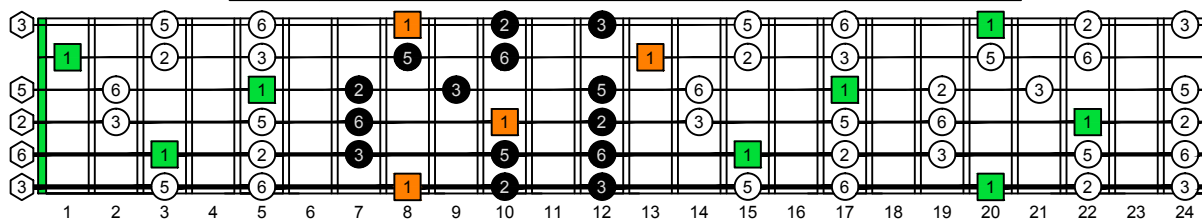

CAGED octaves C natural - ENTIRE FINGERBOARD OCTAVE SHAPES

CAGED octaves C pentatonic major scale - ENTIRE FINGERBOARD INTERVALS

5C2:5A3 C pentatonic major scale pseudo 3nps box shape - ENTIRE FINGERBOARD INTERVALS

5A3:6G3G1 C pentatonic major scale pseudo 3nps box shape - ENTIRE FINGERBOARD INTERVALS

6G3G1:6E4E1 C pentatonic major scale pseudo 3nps box shape - ENTIRE FINGERBOARD INTERVALS

6E4E1:4D2 C pentatonic major scale pseudo 3nps box shape - ENTIRE FINGERBOARD INTERVALS

4D2:5C2 C pentatonic major scale pseudo 3nps box shape - ENTIRE FINGERBOARD INTERVALS

5C2:5A3 at 12 C pentatonic major scale pseudo 3nps box shape - ENTIRE FINGERBOARD INTERVALS