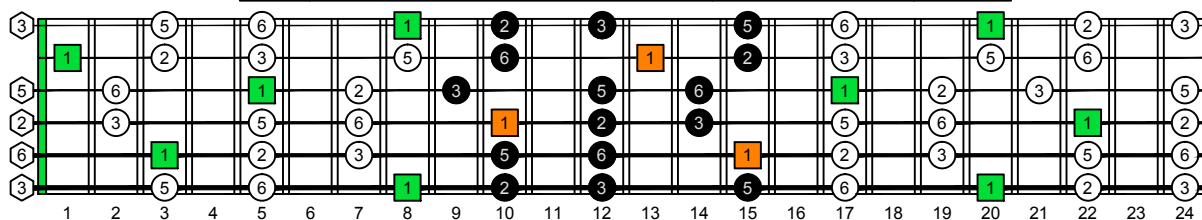

CAGED octaves C natural - ENTIRE FINGERBOARD OCTAVE SHAPES

CAGED octaves C pentatonic major scale - ENTIRE FINGERBOARD INTERVALS

5C2:5A3 C pentatonic major scale pseudo 3nps box shape - ENTIRE FINGERBOARD INTERVALS

5A3:6G3G1 C pentatonic major scale pseudo 3nps box shape - ENTIRE FINGERBOARD INTERVALS

6G3G1:6E4E1 C pentatonic major scale pseudo 3nps box shape - ENTIRE FINGERBOARD INTERVALS

6E4E1:4D2 C pentatonic major scale pseudo 3nps box shape - ENTIRE FINGERBOARD INTERVALS

4D2:5C2 C pentatonic major scale pseudo 3nps box shape - ENTIRE FINGERBOARD INTERVALS

5C2:5A3 at 12 C pentatonic major scale pseudo 3nps box shape - ENTIRE FINGERBOARD INTERVALS