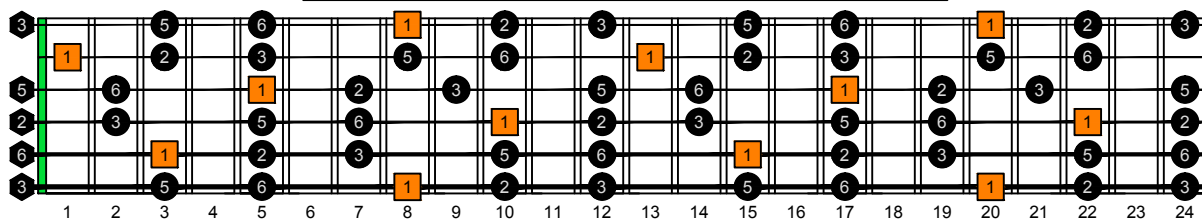

CAGED octaves C natural - ENTIRE FINGERBOARD OCTAVE SHAPES

CAGED octaves C pentatonic major scale - ENTIRE FINGERBOARD INTERVALS

5C2:5A3 C pentatonic major scale pseudo 3nps box shape - ENTIRE FINGERBOARD INTERVALS

5A3:6G3G1 C pentatonic major scale pseudo 3nps box shape - ENTIRE FINGERBOARD INTERVALS

6G3G1:6E4E1 C pentatonic major scale pseudo 3nps box shape - ENTIRE FINGERBOARD INTERVALS

6E4E1:4D2 C pentatonic major scale pseudo 3nps box shape - ENTIRE FINGERBOARD INTERVALS

4D2:5C2 C pentatonic major scale pseudo 3nps box shape - ENTIRE FINGERBOARD INTERVALS

5C2:5A3 at 12 C pentatonic major scale pseudo 3nps box shape - ENTIRE FINGERBOARD INTERVALS