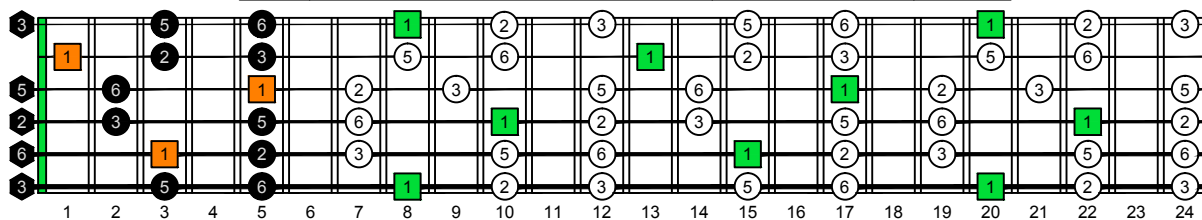

CAGED octaves C natural - ENTIRE FINGERBOARD OCTAVE SHAPES

CAGED octaves C pentatonic major scale - ENTIRE FINGERBOARD INTERVALS

5C2:5A3 C pentatonic major scale pseudo 3nps box shape - ENTIRE FINGERBOARD INTERVALS

5A3:6G3G1 C pentatonic major scale pseudo 3nps box shape - ENTIRE FINGERBOARD INTERVALS

6G3G1:6E4E1 C pentatonic major scale pseudo 3nps box shape - ENTIRE FINGERBOARD INTERVALS

6E4E1:4D2 C pentatonic major scale pseudo 3nps box shape - ENTIRE FINGERBOARD INTERVALS

4D2:5C2 C pentatonic major scale pseudo 3nps box shape - ENTIRE FINGERBOARD INTERVALS

5C2:5A3 at 12 C pentatonic major scale pseudo 3nps box shape - ENTIRE FINGERBOARD INTERVALS