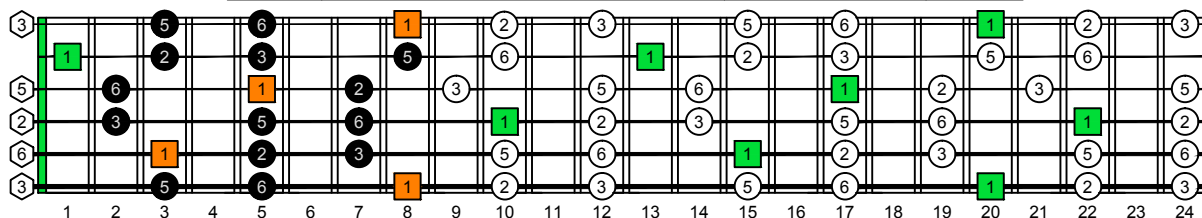

CAGED octaves C natural - ENTIRE FINGERBOARD OCTAVE SHAPES

CAGED octaves C pentatonic major scale - ENTIRE FINGERBOARD INTERVALS

5C2:5A3 C pentatonic major scale pseudo 3nps box shape - ENTIRE FINGERBOARD INTERVALS

5A3:6G3G1 C pentatonic major scale pseudo 3nps box shape - ENTIRE FINGERBOARD INTERVALS

6G3G1:6E4E1 C pentatonic major scale pseudo 3nps box shape - ENTIRE FINGERBOARD INTERVALS

6E4E1:4D2 C pentatonic major scale pseudo 3nps box shape - ENTIRE FINGERBOARD INTERVALS

4D2:5C2 C pentatonic major scale pseudo 3nps box shape - ENTIRE FINGERBOARD INTERVALS

5C2:5A3 at 12 C pentatonic major scale pseudo 3nps box shape - ENTIRE FINGERBOARD INTERVALS