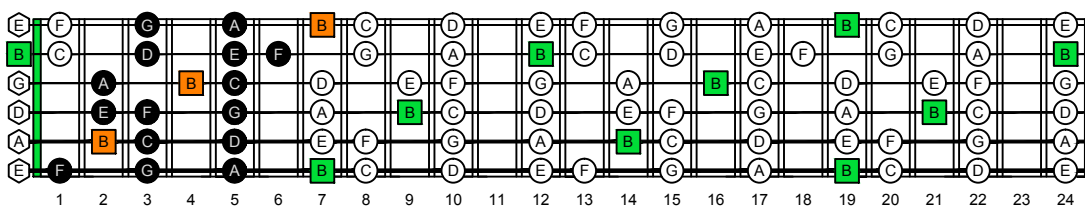

CAGED octaves C natural - FINGERBOARD OCTAVE SHAPES

GEDCA octaves G major arpeggio : ENTIRE FINGERBOARD NOTE NAMES

CAGED octaves (3 notes per string) B locrian mode ENTIRE FINGERBOARD NOTE NAMES : 5A3 box shape

CAGED octaves (3 notes per string) B locrian mode ENTIRE FINGERBOARD NOTE NAMES : 5A3G1 box shape

CAGED octaves (3 notes per string) B locrian mode ENTIRE FINGERBOARD NOTE NAMES : 6G3G1 box shape

CAGED octaves (3 notes per string) B locrian mode ENTIRE FINGERBOARD NOTE NAMES : 6E4E1 box shape

CAGED octaves (3 notes per string) B locrian mode ENTIRE FINGERBOARD NOTE NAMES : 6E4D2 box shape

CAGED octaves (3 notes per string) B locrian mode ENTIRE FINGERBOARD NOTE NAMES : 4D2 box shape

CAGED octaves (3 notes per string) B locrian mode ENTIRE FINGERBOARD NOTE NAMES : 5C2 box shape

CAGED octaves (3 notes per string) B locrian mode ENTIRE FINGERBOARD NOTE NAMES : 5A3 box shape at 12