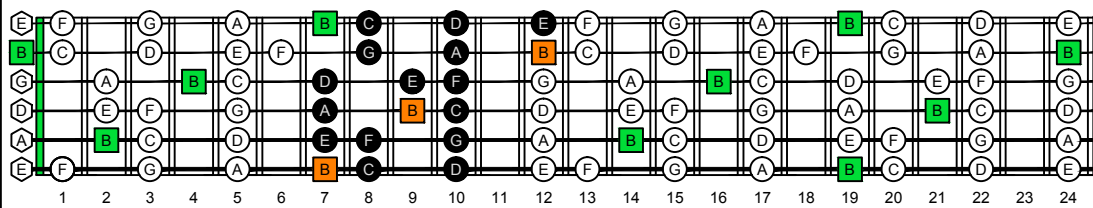

CAGED octaves C natural - FINGERBOARD OCTAVE SHAPES

GEDCA octaves G major arpeggio : ENTIRE FINGERBOARD NOTE NAMES

CAGED octaves (3 notes per string) B locrian mode ENTIRE FINGERBOARD NOTE NAMES : 5A3 box shape

CAGED octaves (3 notes per string) B locrian mode ENTIRE FINGERBOARD NOTE NAMES : 5A3G1 box shape

CAGED octaves (3 notes per string) B locrian mode ENTIRE FINGERBOARD NOTE NAMES : 6G3G1 box shape

CAGED octaves (3 notes per string) B locrian mode ENTIRE FINGERBOARD NOTE NAMES : 6E4E1 box shape

CAGED octaves (3 notes per string) B locrian mode ENTIRE FINGERBOARD NOTE NAMES : 6E4D2 box shape

CAGED octaves (3 notes per string) B locrian mode ENTIRE FINGERBOARD NOTE NAMES : 4D2 box shape

CAGED octaves (3 notes per string) B locrian mode ENTIRE FINGERBOARD NOTE NAMES : 5C2 box shape

CAGED octaves (3 notes per string) B locrian mode ENTIRE FINGERBOARD NOTE NAMES : 5A3 box shape at 12