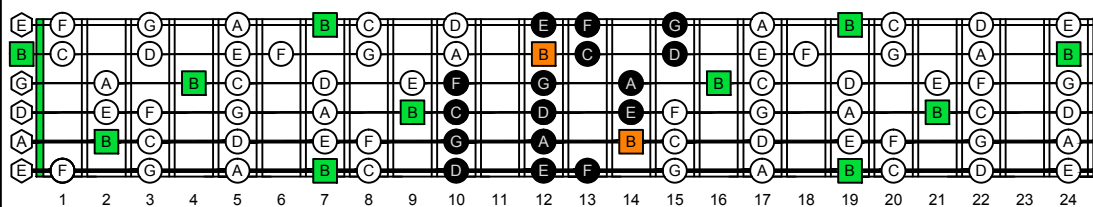

CAGED octaves C natural - FINGERBOARD OCTAVE SHAPES

GEDCA octaves G major arpeggio : ENTIRE FINGERBOARD NOTE NAMES

CAGED octaves (3 notes per string) B locrian mode ENTIRE FINGERBOARD NOTE NAMES : 5A3 box shape

CAGED octaves (3 notes per string) B locrian mode ENTIRE FINGERBOARD NOTE NAMES : 5A3G1 box shape

CAGED octaves (3 notes per string) B locrian mode ENTIRE FINGERBOARD NOTE NAMES : 6G3G1 box shape

CAGED octaves (3 notes per string) B locrian mode ENTIRE FINGERBOARD NOTE NAMES : 6E4E1 box shape

CAGED octaves (3 notes per string) B locrian mode ENTIRE FINGERBOARD NOTE NAMES : 6E4D2 box shape

CAGED octaves (3 notes per string) B locrian mode ENTIRE FINGERBOARD NOTE NAMES : 4D2 box shape

CAGED octaves (3 notes per string) B locrian mode ENTIRE FINGERBOARD NOTE NAMES : 5C2 box shape

CAGED octaves (3 notes per string) B locrian mode ENTIRE FINGERBOARD NOTE NAMES : 5A3 box shape at 12