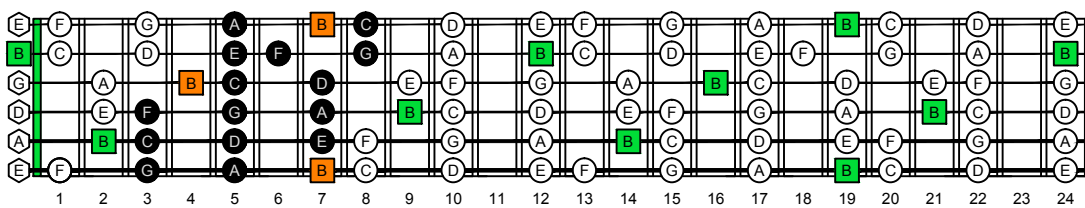

CAGED octaves C natural - FINGERBOARD OCTAVE SHAPES

GEDCA octaves G major arpeggio : ENTIRE FINGERBOARD NOTE NAMES

CAGED octaves (3 notes per string) B locrian mode ENTIRE FINGERBOARD NOTE NAMES : 5A3 box shape

CAGED octaves (3 notes per string) B locrian mode ENTIRE FINGERBOARD NOTE NAMES : 5A3G1 box shape

CAGED octaves (3 notes per string) B locrian mode ENTIRE FINGERBOARD NOTE NAMES : 6G3G1 box shape

CAGED octaves (3 notes per string) B locrian mode ENTIRE FINGERBOARD NOTE NAMES : 6E4E1 box shape

CAGED octaves (3 notes per string) B locrian mode ENTIRE FINGERBOARD NOTE NAMES : 6E4D2 box shape

CAGED octaves (3 notes per string) B locrian mode ENTIRE FINGERBOARD NOTE NAMES : 4D2 box shape

CAGED octaves (3 notes per string) B locrian mode ENTIRE FINGERBOARD NOTE NAMES : 5C2 box shape

CAGED octaves (3 notes per string) B locrian mode ENTIRE FINGERBOARD NOTE NAMES : 5A3 box shape at 12