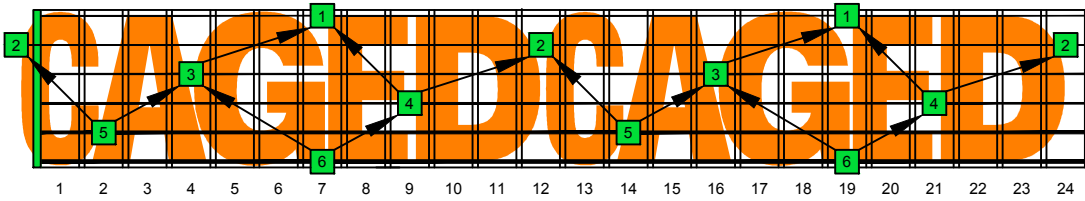

CAGED octaves C natural - FINGERBOARD OCTAVE SHAPES

GEDCA octaves G major arpeggio : ENTIRE FINGERBOARD NOTE NAMES

CAGED octaves (3 notes per string) B locrian mode ENTIRE FINGERBOARD NOTE NAMES : 5A3 box shape

CAGED octaves (3 notes per string) B locrian mode ENTIRE FINGERBOARD NOTE NAMES : 5A3G1 box shape

CAGED octaves (3 notes per string) B locrian mode ENTIRE FINGERBOARD NOTE NAMES : 6G3G1 box shape

CAGED octaves (3 notes per string) B locrian mode ENTIRE FINGERBOARD NOTE NAMES : 6E4E1 box shape

CAGED octaves (3 notes per string) B locrian mode ENTIRE FINGERBOARD NOTE NAMES : 6E4D2 box shape

CAGED octaves (3 notes per string) B locrian mode ENTIRE FINGERBOARD NOTE NAMES : 4D2 box shape

CAGED octaves (3 notes per string) B locrian mode ENTIRE FINGERBOARD NOTE NAMES : 5C2 box shape

CAGED octaves (3 notes per string) B locrian mode ENTIRE FINGERBOARD NOTE NAMES : 5A3 box shape at 12