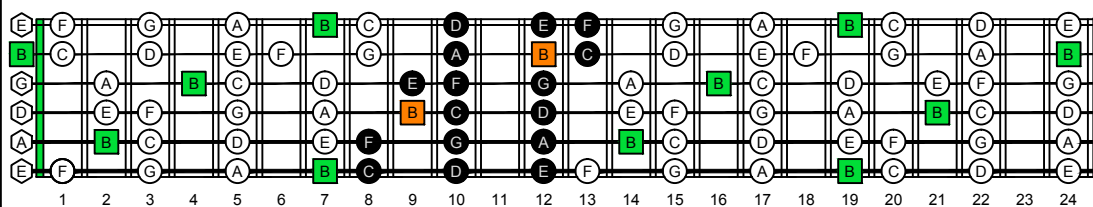

CAGED octaves C natural - FINGERBOARD OCTAVE SHAPES

GEDCA octaves G major arpeggio : ENTIRE FINGERBOARD NOTE NAMES

CAGED octaves (3 notes per string) B locrian mode ENTIRE FINGERBOARD NOTE NAMES : 5A3 box shape

CAGED octaves (3 notes per string) B locrian mode ENTIRE FINGERBOARD NOTE NAMES : 5A3G1 box shape

CAGED octaves (3 notes per string) B locrian mode ENTIRE FINGERBOARD NOTE NAMES : 6G3G1 box shape

CAGED octaves (3 notes per string) B locrian mode ENTIRE FINGERBOARD NOTE NAMES : 6E4E1 box shape

CAGED octaves (3 notes per string) B locrian mode ENTIRE FINGERBOARD NOTE NAMES : 6E4D2 box shape

CAGED octaves (3 notes per string) B locrian mode ENTIRE FINGERBOARD NOTE NAMES : 4D2 box shape

CAGED octaves (3 notes per string) B locrian mode ENTIRE FINGERBOARD NOTE NAMES : 5C2 box shape

CAGED octaves (3 notes per string) B locrian mode ENTIRE FINGERBOARD NOTE NAMES : 5A3 box shape at 12