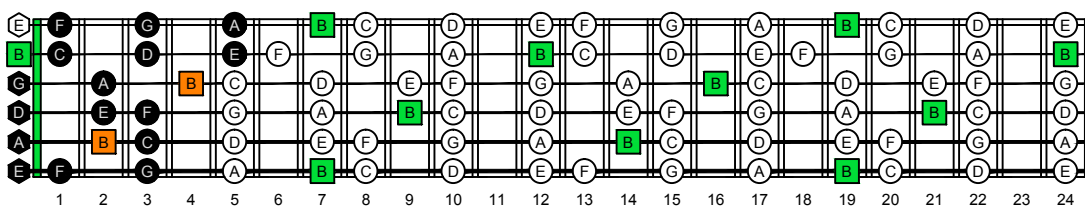

CAGED octaves C natural - FINGERBOARD OCTAVE SHAPES

GEDCA octaves G major arpeggio : ENTIRE FINGERBOARD NOTE NAMES

CAGED octaves (3 notes per string) B locrian mode ENTIRE FINGERBOARD NOTE NAMES : 5A3 box shape

CAGED octaves (3 notes per string) B locrian mode ENTIRE FINGERBOARD NOTE NAMES : 5A3G1 box shape

CAGED octaves (3 notes per string) B locrian mode ENTIRE FINGERBOARD NOTE NAMES : 6G3G1 box shape

CAGED octaves (3 notes per string) B locrian mode ENTIRE FINGERBOARD NOTE NAMES : 6E4E1 box shape

CAGED octaves (3 notes per string) B locrian mode ENTIRE FINGERBOARD NOTE NAMES : 6E4D2 box shape

CAGED octaves (3 notes per string) B locrian mode ENTIRE FINGERBOARD NOTE NAMES : 4D2 box shape

CAGED octaves (3 notes per string) B locrian mode ENTIRE FINGERBOARD NOTE NAMES : 5C2 box shape

CAGED octaves (3 notes per string) B locrian mode ENTIRE FINGERBOARD NOTE NAMES : 5A3 box shape at 12