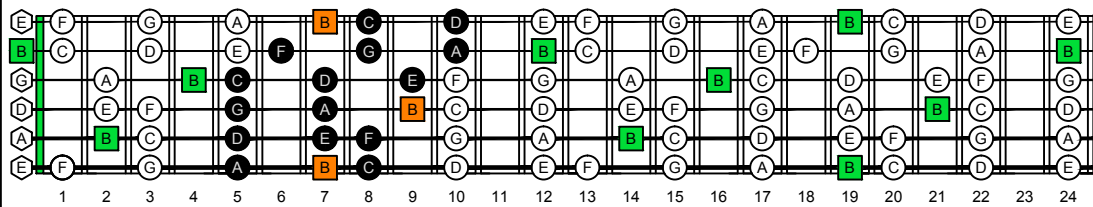

CAGED octaves C natural - FINGERBOARD OCTAVE SHAPES

GEDCA octaves G major arpeggio : ENTIRE FINGERBOARD NOTE NAMES

CAGED octaves (3 notes per string) B locrian mode ENTIRE FINGERBOARD NOTE NAMES : 5A3 box shape

CAGED octaves (3 notes per string) B locrian mode ENTIRE FINGERBOARD NOTE NAMES : 5A3G1 box shape

CAGED octaves (3 notes per string) B locrian mode ENTIRE FINGERBOARD NOTE NAMES : 6G3G1 box shape

CAGED octaves (3 notes per string) B locrian mode ENTIRE FINGERBOARD NOTE NAMES : 6E4E1 box shape

CAGED octaves (3 notes per string) B locrian mode ENTIRE FINGERBOARD NOTE NAMES : 6E4D2 box shape

CAGED octaves (3 notes per string) B locrian mode ENTIRE FINGERBOARD NOTE NAMES : 4D2 box shape

CAGED octaves (3 notes per string) B locrian mode ENTIRE FINGERBOARD NOTE NAMES : 5C2 box shape

CAGED octaves (3 notes per string) B locrian mode ENTIRE FINGERBOARD NOTE NAMES : 5A3 box shape at 12