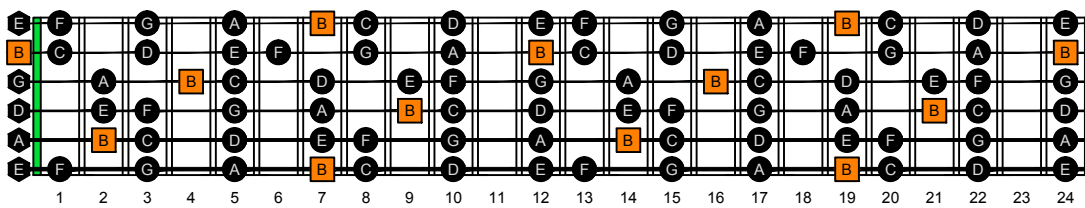

CAGED octaves C natural - FINGERBOARD OCTAVE SHAPES

GEDCA octaves G major arpeggio : ENTIRE FINGERBOARD NOTE NAMES

CAGED octaves (3 notes per string) B locrian mode ENTIRE FINGERBOARD NOTE NAMES : 5A3 box shape

CAGED octaves (3 notes per string) B locrian mode ENTIRE FINGERBOARD NOTE NAMES : 5A3G1 box shape

CAGED octaves (3 notes per string) B locrian mode ENTIRE FINGERBOARD NOTE NAMES : 6G3G1 box shape

CAGED octaves (3 notes per string) B locrian mode ENTIRE FINGERBOARD NOTE NAMES : 6E4E1 box shape

CAGED octaves (3 notes per string) B locrian mode ENTIRE FINGERBOARD NOTE NAMES : 6E4D2 box shape

CAGED octaves (3 notes per string) B locrian mode ENTIRE FINGERBOARD NOTE NAMES : 4D2 box shape

CAGED octaves (3 notes per string) B locrian mode ENTIRE FINGERBOARD NOTE NAMES : 5C2 box shape

CAGED octaves (3 notes per string) B locrian mode ENTIRE FINGERBOARD NOTE NAMES : 5A3 box shape at 12