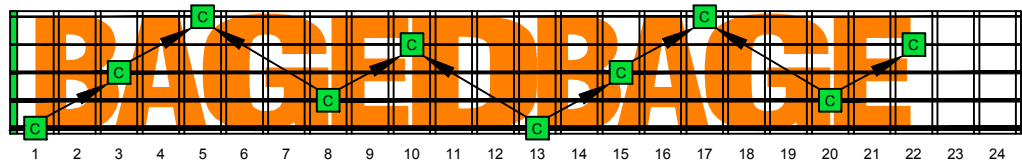

Musical notation for C natural octaves on a 5-string bass. Includes a staff with notes and a tablature below with string numbers (T, A, B) and fret numbers (3, 5, 10, 15, 20).

C NATURAL OVER ENTIRE FINGERBOARD

STRING NUMBERS

**B**  
5B3  
OCTAVE

**BA**  
5B3A1  
OCTAVES

**A**  
3A1  
OCTAVE

**G**  
4G1  
OCTAVE

**E**  
4E2  
OCTAVE

**ED**  
4E2D  
OCTAVES

**D**  
5D2  
OCTAVE