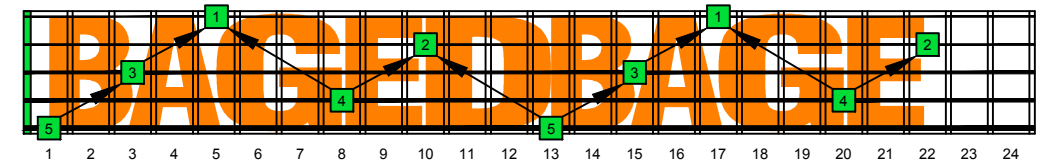

Musical notation for C natural octaves on a 5-string bass. Includes a staff with notes and a tablature below with string numbers (T, A, B) and fret numbers (3, 5, 10, 15, 20).

C NATURAL OVER ENTIRE FINGERBOARD

STRING NUMBERS

**B**  
5B3  
OCTAVE

**BA**  
5B3A1  
OCTAVES

**A**  
3A1  
OCTAVE

**G**  
4G1  
OCTAVE

**E**  
4E2  
OCTAVE

**ED**  
4E2D  
OCTAVES

**D**  
5D2  
OCTAVE