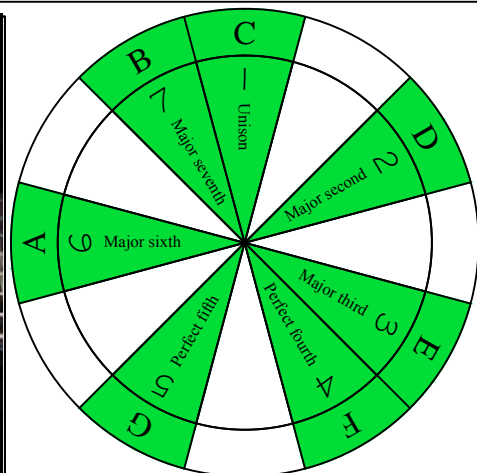

C  
ionian mode  
**BAGED**  
octaves  
box shapes

C ionian mode (major scale)  
SEMITONOMETER

www.cagedoctaves.com

Zon Brookes

BAGED octaves C ionian mode (major scale) : 8G6G3G1 box shape

BAGED octaves C ionian mode (major scale) ENTIRE FINGERBOARD NOTE NAMES : 8G6G3G1 box shape

BAGED octaves C ionian mode (major scale) ENTIRE FINGERBOARD INTERVALS : 8G6G3G1 box shape