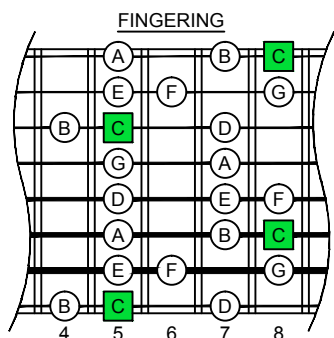

C  
ionian mode  
**BAGED**  
octaves  
box shapes

C ionian mode (major scale)  
SEMITONOMETER

www.cagedoctaves.com

Zon Brookes

BAGED octaves C ionian mode (major scale) : 8G6G3G1 box shape

BAGED octaves C ionian mode (major scale) ENTIRE FINGERBOARD NOTE NAMES : 8G6G3G1 box shape

BAGED octaves C ionian mode (major scale) ENTIRE FINGERBOARD INTERVALS : 8G6G3G1 box shape