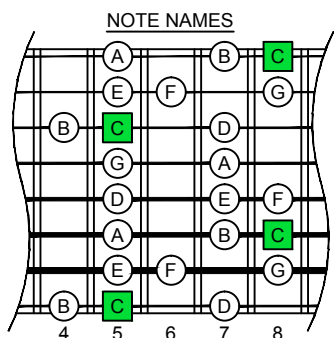

C  
ionian mode  
**BAGED**  
octaves  
box shapes

C ionian mode (major scale)  
SEMITONOMETER

www.cagedoctaves.com

Zon Brookes

BAGED octaves C ionian mode (major scale) : 8G6G3G1 box shape

BAGED octaves C ionian mode (major scale) ENTIRE FINGERBOARD NOTE NAMES : 8G6G3G1 box shape

BAGED octaves C ionian mode (major scale) ENTIRE FINGERBOARD INTERVALS : 8G6G3G1 box shape