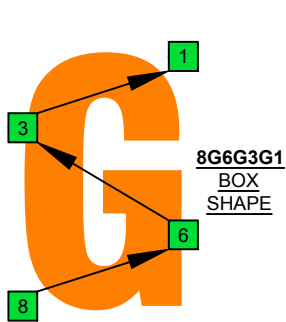

C  
ionian mode  
**BAGED**  
octaves  
box shapes

C ionian mode (major scale)  
SEMITONOMETER

www.cagedoctaves.com

Zon Brookes

BAGED octaves C ionian mode (major scale) : 8G6G3G1 box shape

BAGED octaves C ionian mode (major scale) ENTIRE FINGERBOARD NOTE NAMES : 8G6G3G1 box shape

BAGED octaves C ionian mode (major scale) ENTIRE FINGERBOARD INTERVALS : 8G6G3G1 box shape