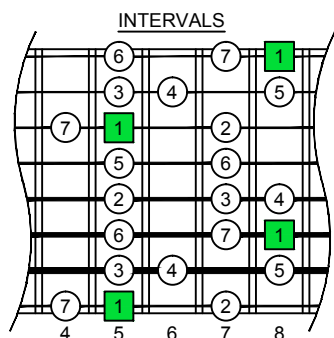

C  
ionian mode  
**BAGED**  
octaves  
box shapes

C ionian mode (major scale)  
SEMITONOMETER

www.cagedoctaves.com

Zon Brookes

BAGED octaves C ionian mode (major scale) : 8G6G3G1 box shape

BAGED octaves C ionian mode (major scale) ENTIRE FINGERBOARD NOTE NAMES : 8G6G3G1 box shape

BAGED octaves C ionian mode (major scale) ENTIRE FINGERBOARD INTERVALS : 8G6G3G1 box shape