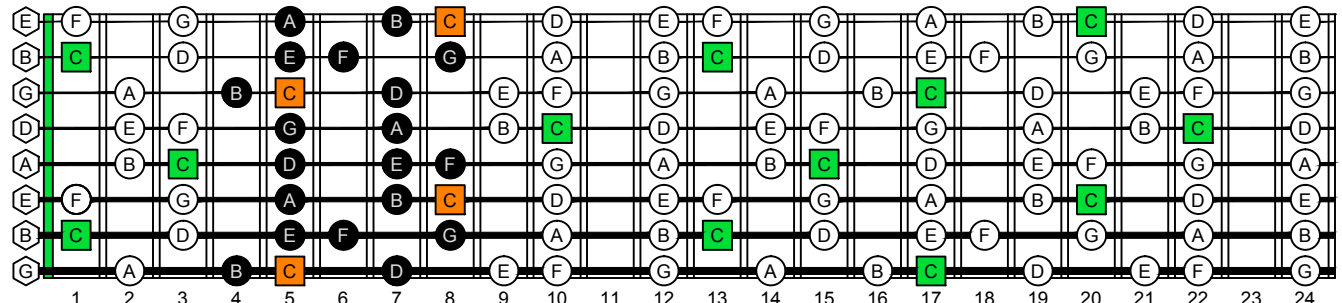

C  
ionian mode  
**BAGED**  
octaves  
box shapes

C ionian mode (major scale)  
SEMITONOMETER

www.cagedoctaves.com

Zon Brookes

BAGED octaves C ionian mode (major scale) : 8G6G3G1 box shape

BAGED octaves C ionian mode (major scale) ENTIRE FINGERBOARD NOTE NAMES : 8G6G3G1 box shape

BAGED octaves C ionian mode (major scale) ENTIRE FINGERBOARD INTERVALS : 8G6G3G1 box shape