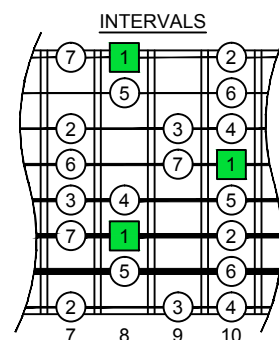

C ionian mode BAGED octaves box shapes

C ionian mode (major scale)
SEMITONOMETER

6E4E1
BOX
SHAPE

www.cagedoctaves.com

Zon Brookes

BAGED octaves C ionian mode (major scale) : 6E4E1 box shape

BAGED octaves C ionian mode (major scale) ENTIRE FINGERBOARD NOTE NAMES : 6E4E1 box shape

BAGED octaves C ionian mode (major scale) ENTIRE FINGERBOARD INTERVALS : 6E4E1 box shape