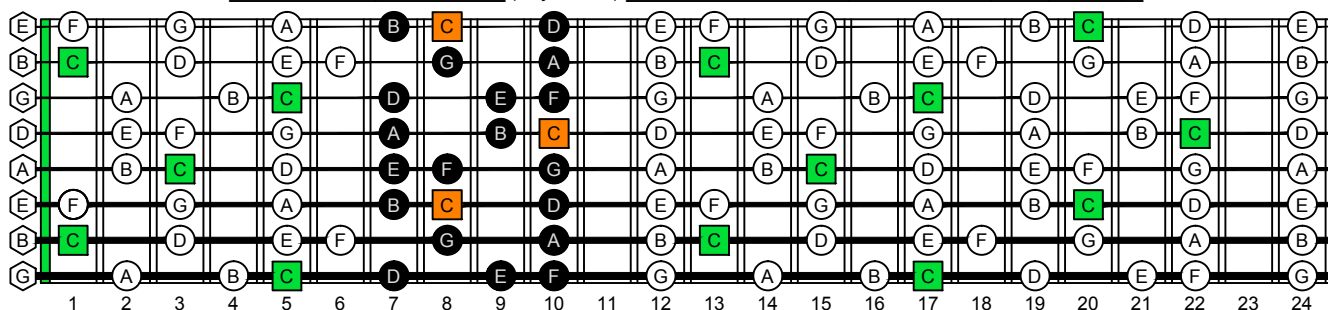

C ionian mode BAGED octaves box shapes

C ionian mode (major scale)
SEMITONOMETER

6E4E1
BOX
SHAPE

www.cagedoctaves.com

Zon Brookes

BAGED octaves C ionian mode (major scale) : 6E4E1 box shape

BAGED octaves C ionian mode (major scale) ENTIRE FINGERBOARD NOTE NAMES : 6E4E1 box shape

BAGED octaves C ionian mode (major scale) ENTIRE FINGERBOARD INTERVALS : 6E4E1 box shape