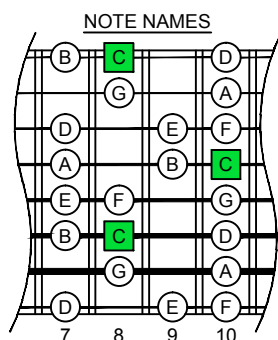

C ionian mode BAGED octaves box shapes

C ionian mode (major scale)
SEMITONOMETER

6E4E1
BOX
SHAPE

www.cagedoctaves.com

Zon Brookes

BAGED octaves C ionian mode (major scale) : 6E4E1 box shape

BAGED octaves C ionian mode (major scale) ENTIRE FINGERBOARD NOTE NAMES : 6E4E1 box shape

BAGED octaves C ionian mode (major scale) ENTIRE FINGERBOARD INTERVALS : 6E4E1 box shape