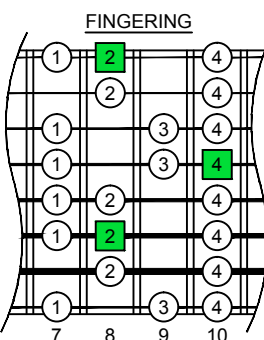

C ionian mode BAGED octaves box shapes

C ionian mode (major scale)
SEMITONOMETER

6E4E1
BOX
SHAPE

www.cagedoctaves.com

Zon Brookes

BAGED octaves C ionian mode (major scale) : 6E4E1 box shape

BAGED octaves C ionian mode (major scale) ENTIRE FINGERBOARD NOTE NAMES : 6E4E1 box shape

BAGED octaves C ionian mode (major scale) ENTIRE FINGERBOARD INTERVALS : 6E4E1 box shape