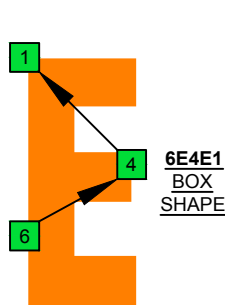

C ionian mode BAGED octaves box shapes

C ionian mode (major scale)
SEMITONOMETER

6E4E1
BOX
SHAPE

www.cagedoctaves.com

Zon Brookes

BAGED octaves C ionian mode (major scale) : 6E4E1 box shape

BAGED octaves C ionian mode (major scale) ENTIRE FINGERBOARD NOTE NAMES : 6E4E1 box shape

BAGED octaves C ionian mode (major scale) ENTIRE FINGERBOARD INTERVALS : 6E4E1 box shape