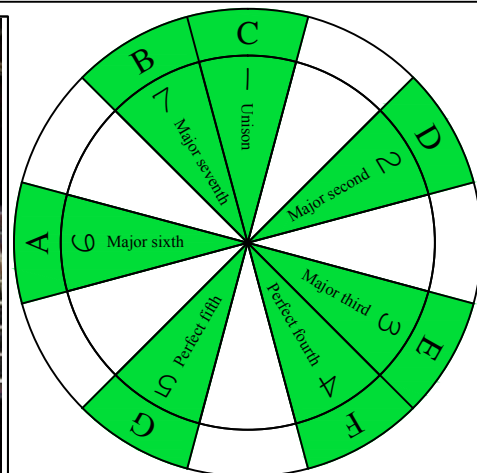

C ionian mode BAGED octaves box shapes

C ionian mode (major scale)
SEMITONOMETER

6E4E1
BOX
SHAPE

www.cagedoctaves.com

Zon Brookes

BAGED octaves C ionian mode (major scale) : 6E4E1 box shape

BAGED octaves C ionian mode (major scale) ENTIRE FINGERBOARD NOTE NAMES : 6E4E1 box shape

BAGED octaves C ionian mode (major scale) ENTIRE FINGERBOARD INTERVALS : 6E4E1 box shape