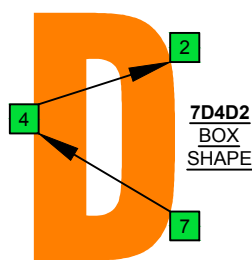

C ionian mode

BAGED octaves

box shapes

C ionian mode (major scale)
SEMITONOMETER

7D4D2
BOX
SHAPE

www.cagedoctaves.com

Zon Brookes

BAGED octaves C ionian mode (major scale) : 7D4D2 box shape

BAGED octaves C ionian mode (major scale) ENTIRE FINGERBOARD NOTE NAMES : 7D4D2 box shape

BAGED octaves C ionian mode (major scale) ENTIRE FINGERBOARD INTERVALS : 7D4D2 box shape