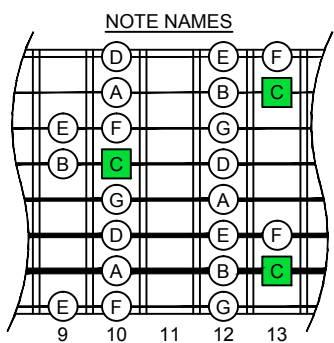

C ionian mode

BAGED octaves

box shapes

C ionian mode (major scale)
SEMITONOMETER

7D4D2
BOX
SHAPE

www.cagedoctaves.com

Zon Brookes

BAGED octaves C ionian mode (major scale) : 7D4D2 box shape

BAGED octaves C ionian mode (major scale) ENTIRE FINGERBOARD NOTE NAMES : 7D4D2 box shape

BAGED octaves C ionian mode (major scale) ENTIRE FINGERBOARD INTERVALS : 7D4D2 box shape