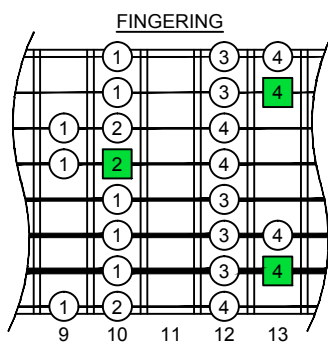

C ionian mode

BAGED octaves

box shapes

C ionian mode (major scale)
SEMITONOMETER

7D4D2
BOX
SHAPE

www.cagedoctaves.com

Zon Brookes

BAGED octaves C ionian mode (major scale) : 7D4D2 box shape

BAGED octaves C ionian mode (major scale) ENTIRE FINGERBOARD NOTE NAMES : 7D4D2 box shape

BAGED octaves C ionian mode (major scale) ENTIRE FINGERBOARD INTERVALS : 7D4D2 box shape