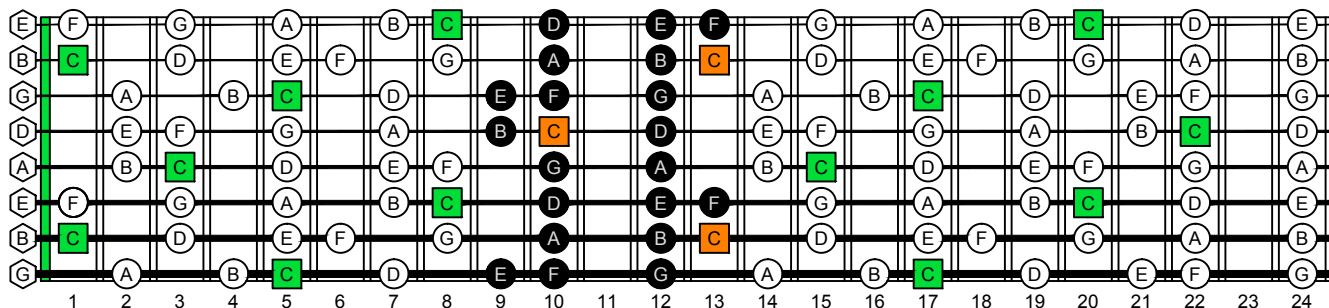

C ionian mode

BAGED octaves

box shapes

C ionian mode (major scale)
SEMITONOMETER

7D4D2
BOX
SHAPE

www.cagedoctaves.com

Zon Brookes

BAGED octaves C ionian mode (major scale) : 7D4D2 box shape

BAGED octaves C ionian mode (major scale) ENTIRE FINGERBOARD NOTE NAMES : 7D4D2 box shape

BAGED octaves C ionian mode (major scale) ENTIRE FINGERBOARD INTERVALS : 7D4D2 box shape