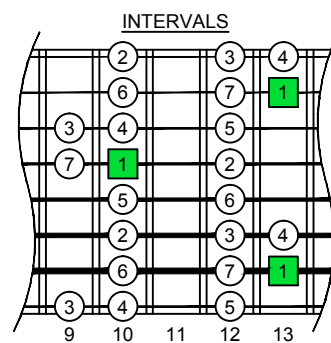

C ionian mode

BAGED octaves

box shapes

C ionian mode (major scale)
SEMITONOMETER

7D4D2
BOX
SHAPE

www.cagedoctaves.com

Zon Brookes

BAGED octaves C ionian mode (major scale) : 7D4D2 box shape

BAGED octaves C ionian mode (major scale) ENTIRE FINGERBOARD NOTE NAMES : 7D4D2 box shape

BAGED octaves C ionian mode (major scale) ENTIRE FINGERBOARD INTERVALS : 7D4D2 box shape