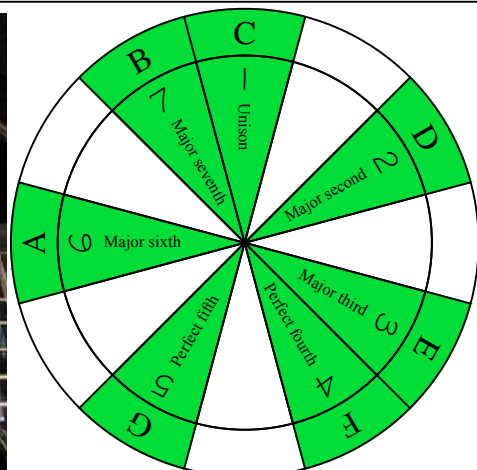

C ionian mode

BAGED octaves

box shapes

C ionian mode (major scale)
SEMITONOMETER

7D4D2
BOX
SHAPE

www.cagedoctaves.com

Zon Brookes

BAGED octaves C ionian mode (major scale) : 7D4D2 box shape

BAGED octaves C ionian mode (major scale) ENTIRE FINGERBOARD NOTE NAMES : 7D4D2 box shape

BAGED octaves C ionian mode (major scale) ENTIRE FINGERBOARD INTERVALS : 7D4D2 box shape